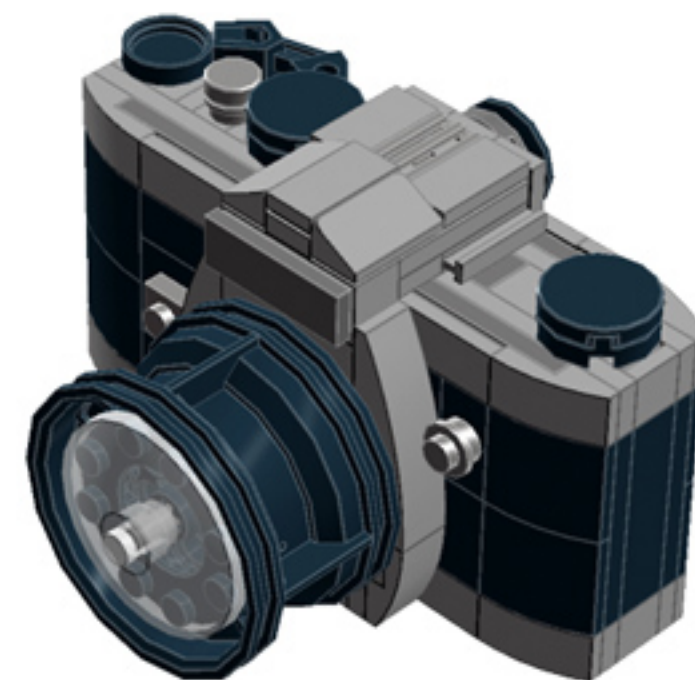

Element ID	Color	Description	Quantity
	4211429	Medium Stone Grey	Plate 1X3	2
	4211445	Medium Stone Grey	Plate 1X4	12
	4211438	Medium Stone Grey	Plate 1X6	2
	4211396	Medium Stone Grey	Plate 2X3	2
	6015347	Medium Stone Grey	Plate 3X3	1
	4211402	Medium Stone Grey	Plate 4X10	1
	6028813	Medium Stone Grey	Plate W. Bow 1X2X2/3	10
	4568637	Medium Stone Grey	Roof Tile 1X2X2/3, Abs	2
	4585337	Reddish Brown	Flat Tile 1X8 with Film Print*	2
	4271949	Reddish Brown	Flat Tile 2X2	6
	4655241	Silver Metallic	Flat Tile 1X1, Round	1
	4633691	Silver Metallic	Plate 1X1 Round	10
	4263416	Silver Metallic	Plate 1X1 W/Tooth	1
	4619636	Silver Metallic	Radiator Grille 1X2	1
	4166082	Transparent	Round Plate Ø32X6.4	1

* Custom-printed film strip tiles are only available with building kit purchase at powerpig.storenvy.com