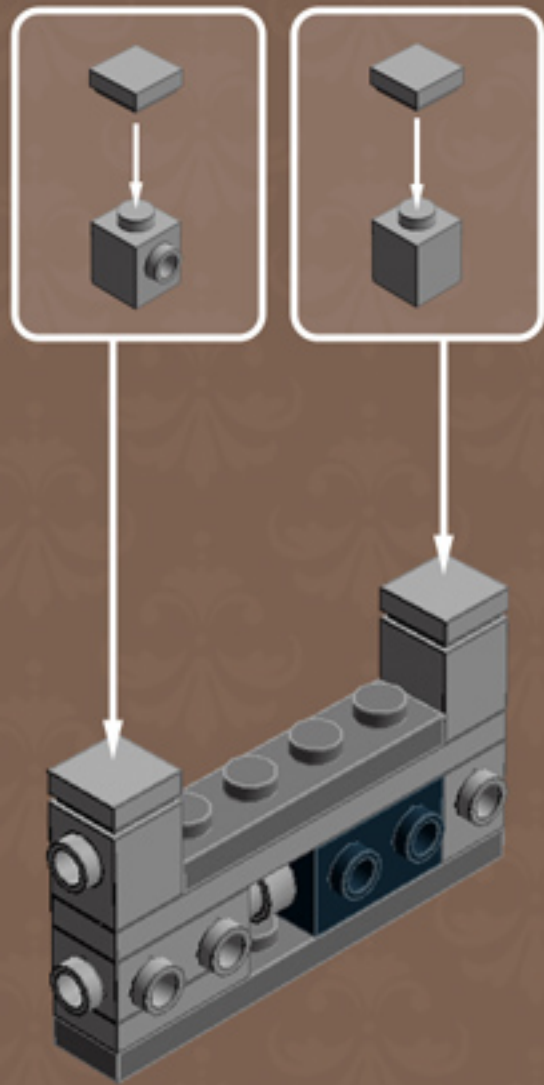

	Element ID	Color	Description	Quantity
	4211429	Medium Stone Grey	Plate 1X3	2
	4211445	Medium Stone Grey	Plate 1X4	12
	4211438	Medium Stone Grey	Plate 1X6	2
	4211396	Medium Stone Grey	Plate 2X3	2
	6015347	Medium Stone Grey	Plate 3X3	1
	4211402	Medium Stone Grey	Plate 4X10	1
	6028813	Medium Stone Grey	Plate W. Bow 1X2X2/3	10
	4568637	Medium Stone Grey	Roof Tile 1X2X2/3, Abs	2
	4585337	Reddish Brown	Flat Tile 1X8 with Film Print*	2
	4271949	Reddish Brown	Flat Tile 2X2	6
	4655241	Silver Metallic	Flat Tile 1X1, Round	1
	4633691	Silver Metallic	Plate 1X1 Round	10
	4263416	Silver Metallic	Plate 1X1 W/Tooth	1
	4619636	Silver Metallic	Radiator Grille 1X2	1
	4166082	Transparent	Round Plate Ø32X6.4	1

* Custom-printed film strip tiles are only available with building kit purchase at powerpig.storenvy.com

3x

2x

***For more fun builds,
please pop by chrismcveigh.com,
visit me at [facebook.com/c.mcveigh.photos](https://www.facebook.com/c.mcveigh.photos),
or follow me on twitter @actionfigured***