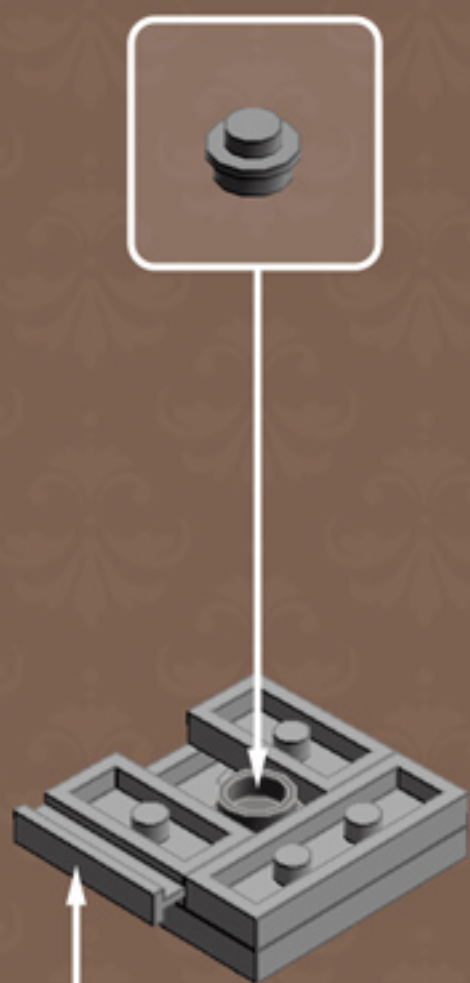

Element ID	Color	Description	Quantity
4243819	Black	Plate 4X4	2
6045912	Black	Plate Round 4X4 With Ø16Mm Hole	1
6053077	Black	Plate W. Bow 2X2X2/3	8
6078892	Black	Rim Wide 43,2X26 W 6 Hol.Ø 4.8	1
393726	Black	Rocker Bearing 1X2	2
301024	Bright Yellow	Brick 1X4	4
4568734	Dark Stone Grey	Flat Tile 1X3	1
6055313	Dark Stone Grey	Flat Tile 2x2 Round W. Hole Ø4.85	1
4257526	Dark Stone Grey	Plate 1X10	2
4211133	Dark Stone Grey	Plate 1X3	2
4211001	Dark Stone Grey	Plate 1X4	1
4211056	Dark Stone Grey	Plate 1X6	2
4210678	Dark Stone Grey	Plate 2X10	2
6009014	Medium Stone Grey	Angle Plate 1X2 / 2X2	6
4211476	Medium Stone Grey	Angular Brick 1X1	1

	Element ID	Color	Description	Quantity
	4211429	Medium Stone Grey	Plate 1X3	2
	4211445	Medium Stone Grey	Plate 1X4	12
	4211438	Medium Stone Grey	Plate 1X6	2
	4211396	Medium Stone Grey	Plate 2X3	2
	6015347	Medium Stone Grey	Plate 3X3	1
	4211402	Medium Stone Grey	Plate 4X10	1
	6028813	Medium Stone Grey	Plate W. Bow 1X2X2/3	10
	4568637	Medium Stone Grey	Roof Tile 1X2X2/3, Abs	2
	4585337	Reddish Brown	Flat Tile 1X8 with Film Print*	2
	4271949	Reddish Brown	Flat Tile 2X2	6
	4655241	Silver Metallic	Flat Tile 1X1, Round	1
	4633691	Silver Metallic	Plate 1X1 Round	10
	4263416	Silver Metallic	Plate 1X1 W/Tooth	1
	4619636	Silver Metallic	Radiator Grille 1X2	1
	4166082	Transparent	Round Plate Ø32X6.4	1

* Custom-printed film strip tiles are only available with building kit purchase at powerpig.storenvy.com

3x

2x

***For more fun builds,
please pop by chrismcveigh.com,
visit me at [facebook.com/c.mcveigh.photos](https://www.facebook.com/c.mcveigh.photos),
or follow me on twitter @actionfigured***