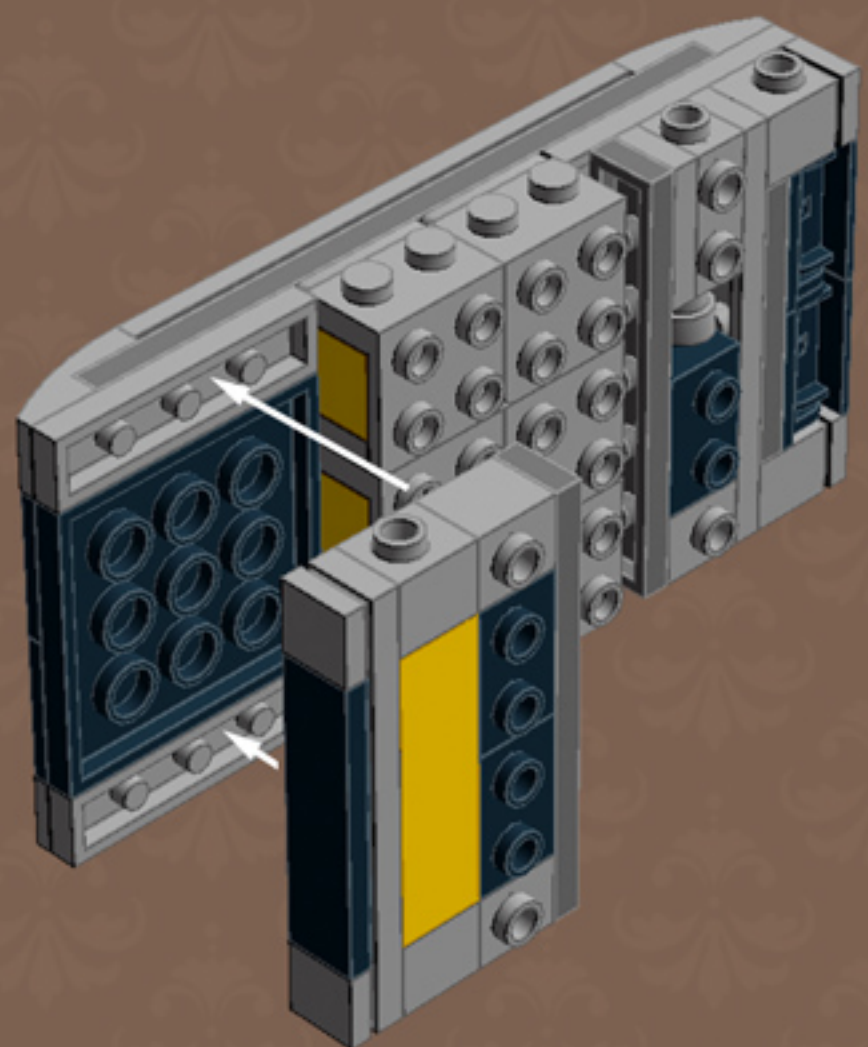

	Element ID	Color	Description	Quantity
	4211429	Medium Stone Grey	Plate 1X3	2
	4211445	Medium Stone Grey	Plate 1X4	12
	4211438	Medium Stone Grey	Plate 1X6	2
	4211396	Medium Stone Grey	Plate 2X3	2
	6015347	Medium Stone Grey	Plate 3X3	1
	4211402	Medium Stone Grey	Plate 4X10	1
	6028813	Medium Stone Grey	Plate W. Bow 1X2X2/3	10
	4568637	Medium Stone Grey	Roof Tile 1X2X2/3, Abs	2
	4585337	Reddish Brown	Flat Tile 1X8 with Film Print*	2
	4271949	Reddish Brown	Flat Tile 2X2	6
	4655241	Silver Metallic	Flat Tile 1X1, Round	1
	4633691	Silver Metallic	Plate 1X1 Round	10
	4263416	Silver Metallic	Plate 1X1 W/Tooth	1
	4619636	Silver Metallic	Radiator Grille 1X2	1
	4166082	Transparent	Round Plate Ø32X6.4	1

* Custom-printed film strip tiles are only available with building kit purchase at powerpig.storenvy.com

3x

2x

***For more fun builds,
please pop by chrismcveigh.com,
visit me at [facebook.com/c.mcveigh.photos](https://www.facebook.com/c.mcveigh.photos),
or follow me on twitter @actionfigured***