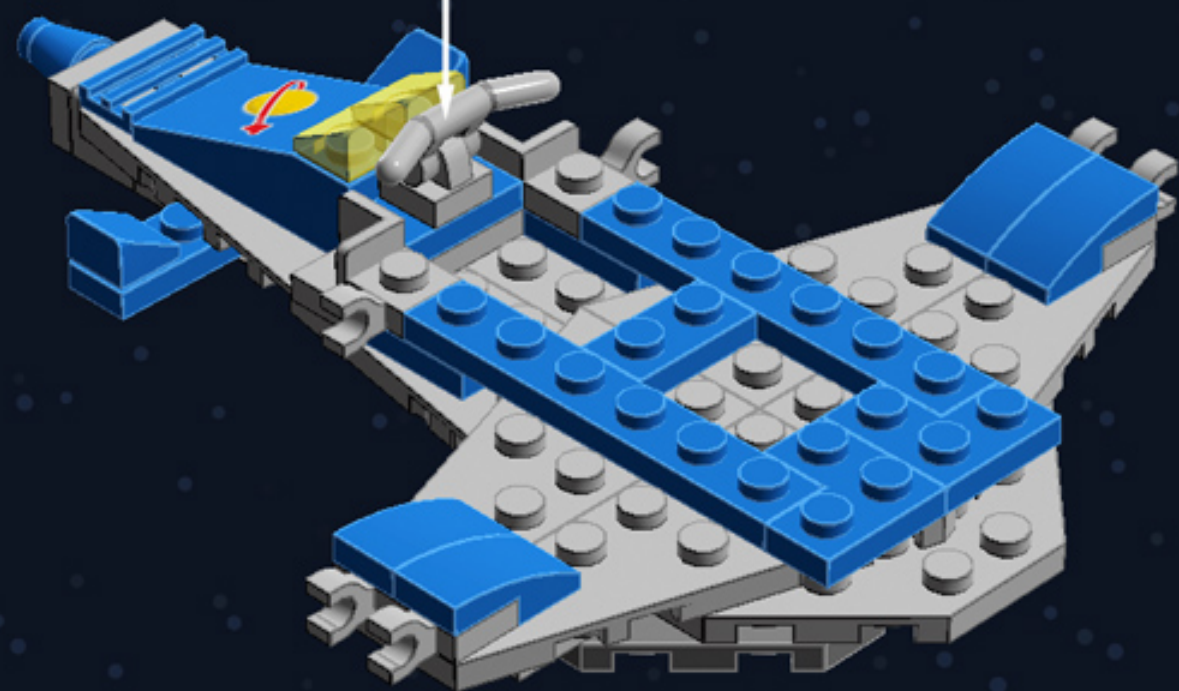

***For more fun builds,
please pop by chrismcveigh.com,
visit me at facebook.com/c.mcveigh.photos,
or follow me on twitter @actionfigured***

Purchase custom building kits at powerpig.storenvy.com

These building guides are for personal use only. Unauthorized duplication, distribution and/or modification of these guides, in whole or in part, is strictly prohibited. The model contained in this guide is an original creation by Chris McVeigh that is based in part on Benny's Spaceship Spaceship Spaceship (Set 70816) by The Lego Group. Unauthorized reproduction of this model for resale, either in whole or as a building kit, is strictly prohibited.