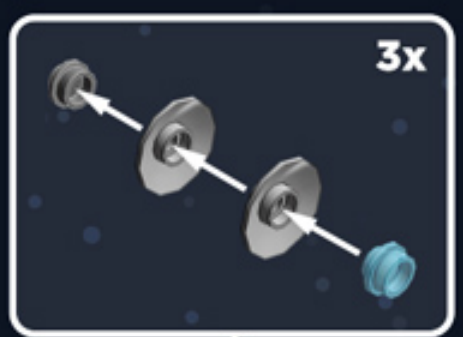

| Element ID | Color | Description | Quantity |
|------------|-------------------|---------------------------|----------|
| 4211397 | Medium Stone Grey | Plate 2X2 | 2 |
| 4282786 | Medium Stone Grey | Right Plate 3X6 W. Angle | 2 |
| 4209006 | Medium Stone Grey | Right Plate W. Angle 3X12 | 1 |
| 4211512 | Medium Stone Grey | Satellite Dish Ø16 | 7 |
| 4278273 | Medium Stone Grey | Slide Shoe Round 2X2 | 4 |
| 4211535 | Medium Stone Grey | Technic Brick 1X1 | 2 |
| 4215513 | Medium Stone Grey | Wall Corner 1X1X1 | 2 |
| 4163917 | Tr. Blue | Plate 1X1 Round | 3 |
| 3005748 | Tr. Green | Plate 1X1 Round | 1 |
| 4497943 | Tr. Red | Globe W. 3.2 Stick | 2 |
| 3005741 | Tr. Red | Plate 1X1 Round | 3 |
| 3005744 | Tr. Yellow | Plate 1X1 Round | 2 |
| 4260942 | Tr. Yellow | Roof Tile 1X1X2/3, PC | 4 |
| 3006844 | Tr. Yellow | Round Brick 1X1 | 2 |