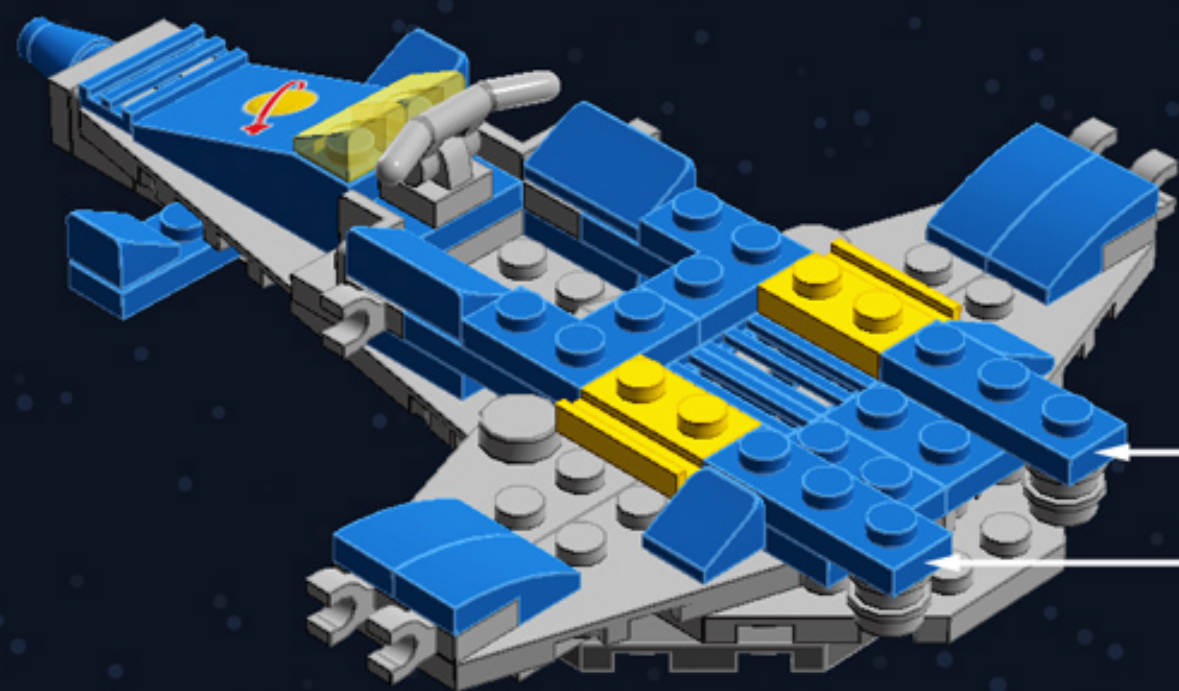

***For more fun builds,
please pop by chrismcveigh.com,
visit me at facebook.com/c.mcveigh.photos,
or follow me on twitter @actionfigured***

Purchase custom building kits at powerpig.storenvy.com

These building guides are for personal use only. Unauthorized duplication, distribution and/or modification of these guides, in whole or in part, is strictly prohibited. The model contained in this guide is an original creation by Chris McVeigh that is based in part on Benny's Spaceship Spaceship Spaceship (Set 70816) by The Lego Group. Unauthorized reproduction of this model for resale, either in whole or as a building kit, is strictly prohibited.