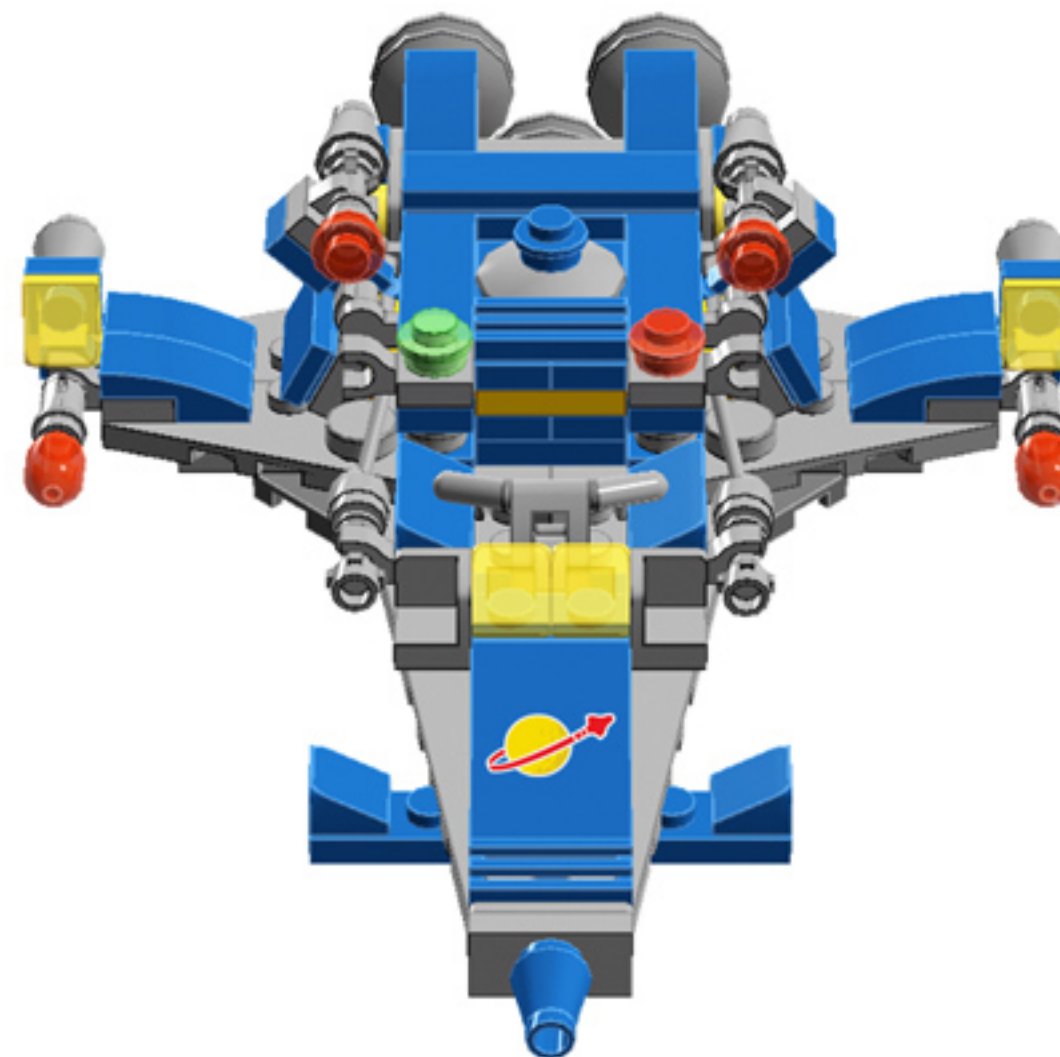

Mini Spaceship

A LEGO® project by Chris McVeigh
chrismcveigh.com

| Element ID | Color | Description | Quantity |
|------------|-------------|-----------------------------|----------|
| 242023 | Bright Blue | Corner Plate 1X2X2 | 6 |
| 306923 | Bright Blue | Flat Tile 1X2 | 2 |
| 243123 | Bright Blue | Flat Tile 1X4 | 3 |
| 4529235 | Bright Blue | Nose Cone Small 1X1 | 1 |
| 614123 | Bright Blue | Plate 1X1 Round | 1 |
| 4613257 | Bright Blue | Plate 1X1 W. Holder | 2 |
| 4520946 | Bright Blue | Plate 1X1 W/Holder Vertical | 2 |
| 302323 | Bright Blue | Plate 1X2 | 6 |
| 379423 | Bright Blue | Plate 1X2 W. 1 Knob | 1 |
| 362323 | Bright Blue | Plate 1X3 | 2 |
| 371023 | Bright Blue | Plate 1X4 | 2 |
| 366623 | Bright Blue | Plate 1X6 | 3 |
| 4565319 | Bright Blue | Plate 2X2 W 1 Knob | 1 |
| 6055065 | Bright Blue | Plate W. Bow 1X2X2/3 | 8 |

| Element ID | Color | Description | Quantity |
|------------|-------------------|------------------------------|----------|
| 4258308 | Medium Stone Grey | Handle W. 3.18 Stick | 1 |
| 4282789 | Medium Stone Grey | Left Plate 3X6 W Angle | 2 |
| 4208988 | Medium Stone Grey | Left Plate W. Angle 3X12 | 1 |
| 4539481 | Medium Stone Grey | Light Sword Shaft, Grey | 4 |
| 4226285 | Medium Stone Grey | Mini Antenna | 2 |
| 4529241 | Medium Stone Grey | Nose Cone Small 1X1 | 4 |
| 4211525 | Medium Stone Grey | Plate 1X1 Round | 8 |
| 6030711 | Medium Stone Grey | Plate 1X1 W. Up Right Holder | 3 |
| 4541978 | Medium Stone Grey | Plate 1X1 W/Holder Vertical | 4 |
| 4211398 | Medium Stone Grey | Plate 1X2 | 2 |
| 4211451 | Medium Stone Grey | Plate 1X2 W. 1 Knob | 1 |
| 4244627 | Medium Stone Grey | Plate 1X2 W. Stick 3.18 | 2 |
| 4556157 | Medium Stone Grey | Plate 1X2 W/Holder, Vertical | 4 |
| 4599498 | Medium Stone Grey | Plate 1X4 W. 2 Knobs | 2 |