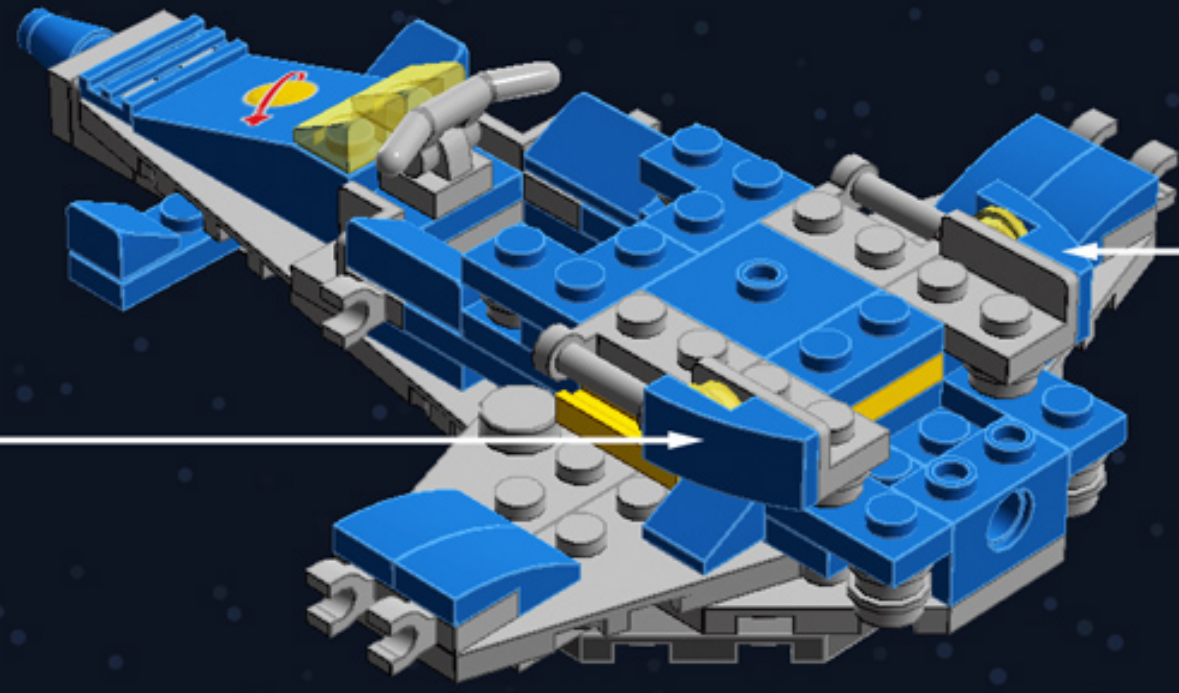

| Element ID | Color | Description | Quantity |
|------------|-------------------|---------------------------|----------|
| 4211397 | Medium Stone Grey | Plate 2X2 | 2 |
| 4282786 | Medium Stone Grey | Right Plate 3X6 W. Angle | 2 |
| 4209006 | Medium Stone Grey | Right Plate W. Angle 3X12 | 1 |
| 4211512 | Medium Stone Grey | Satellite Dish Ø16 | 7 |
| 4278273 | Medium Stone Grey | Slide Shoe Round 2X2 | 4 |
| 4211535 | Medium Stone Grey | Technic Brick 1X1 | 2 |
| 4215513 | Medium Stone Grey | Wall Corner 1X1X1 | 2 |
| 4163917 | Tr. Blue | Plate 1X1 Round | 3 |
| 3005748 | Tr. Green | Plate 1X1 Round | 1 |
| 4497943 | Tr. Red | Globe W. 3.2 Stick | 2 |
| 3005741 | Tr. Red | Plate 1X1 Round | 3 |
| 3005744 | Tr. Yellow | Plate 1X1 Round | 2 |
| 4260942 | Tr. Yellow | Roof Tile 1X1X2/3, PC | 4 |
| 3006844 | Tr. Yellow | Round Brick 1X1 | 2 |