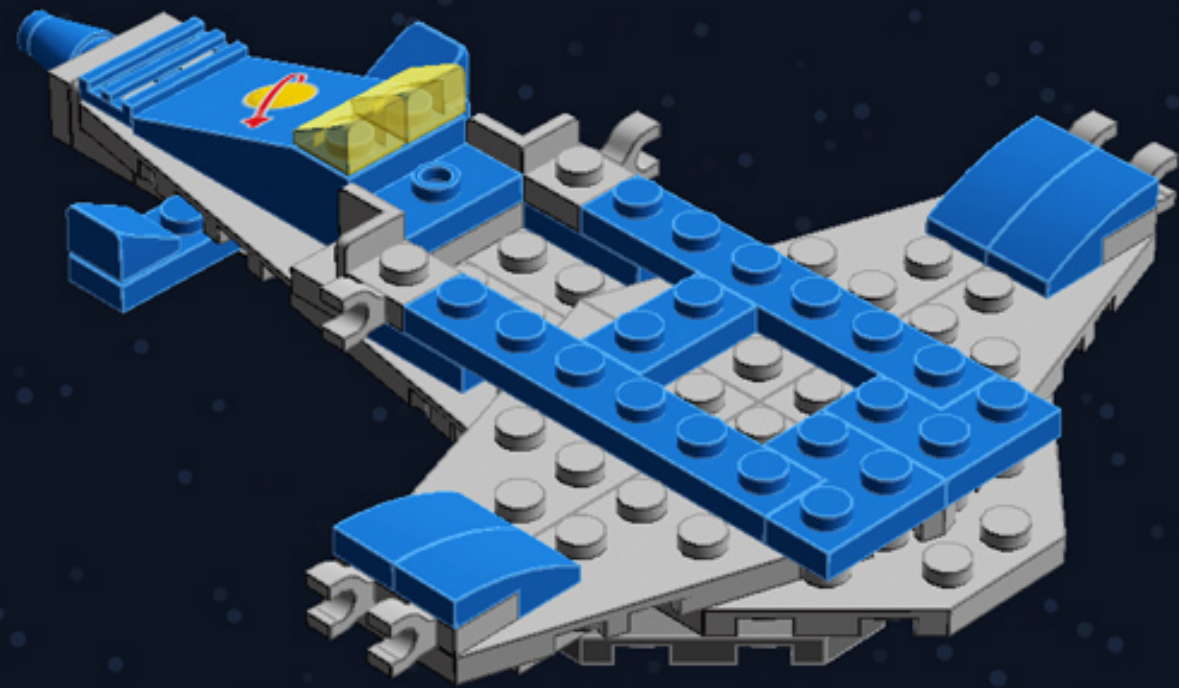

***For more fun builds,
please pop by chrismcveigh.com,
visit me at facebook.com/c.mcveigh.photos,
or follow me on twitter @actionfigured***

Purchase custom building kits at powerpig.storenvy.com

These building guides are for personal use only. Unauthorized duplication, distribution and/or modification of these guides, in whole or in part, is strictly prohibited. The model contained in this guide is an original creation by Chris McVeigh that is based in part on Benny's Spaceship Spaceship Spaceship (Set 70816) by The Lego Group. Unauthorized reproduction of this model for resale, either in whole or as a building kit, is strictly prohibited.