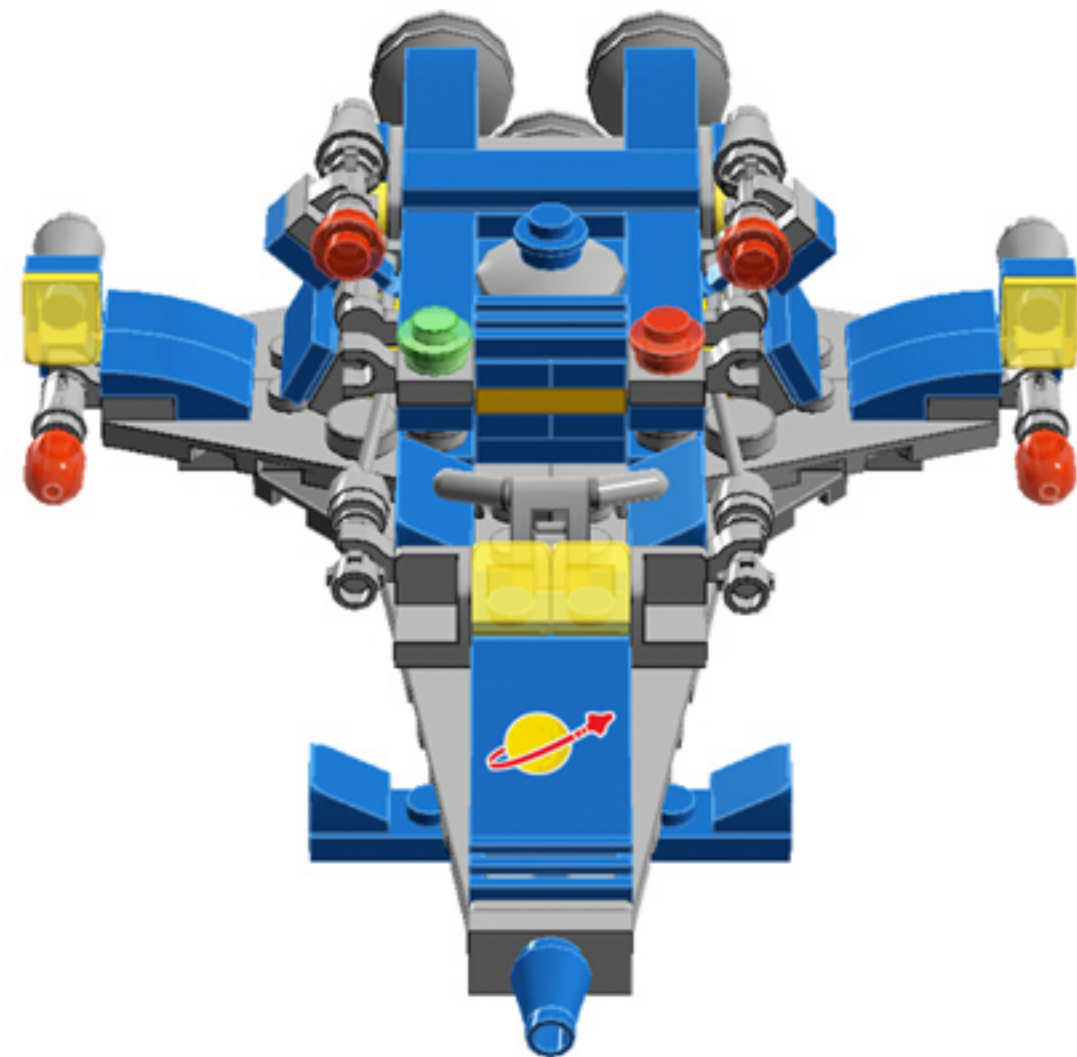

Mini Spaceship

A LEGO® project by Chris McVeigh
chrismcveigh.com

| Element ID | Color | Description | Quantity |
|------------|-------------|-----------------------------|----------|
| 242023 | Bright Blue | Corner Plate 1X2X2 | 6 |
| 306923 | Bright Blue | Flat Tile 1X2 | 2 |
| 243123 | Bright Blue | Flat Tile 1X4 | 3 |
| 4529235 | Bright Blue | Nose Cone Small 1X1 | 1 |
| 614123 | Bright Blue | Plate 1X1 Round | 1 |
| 4613257 | Bright Blue | Plate 1X1 W. Holder | 2 |
| 4520946 | Bright Blue | Plate 1X1 W/Holder Vertical | 2 |
| 302323 | Bright Blue | Plate 1X2 | 6 |
| 379423 | Bright Blue | Plate 1X2 W. 1 Knob | 1 |
| 362323 | Bright Blue | Plate 1X3 | 2 |
| 371023 | Bright Blue | Plate 1X4 | 2 |
| 366623 | Bright Blue | Plate 1X6 | 3 |
| 4565319 | Bright Blue | Plate 2X2 W 1 Knob | 1 |
| 6055065 | Bright Blue | Plate W. Bow 1X2X2/3 | 8 |

| Element ID | Color | Description | Quantity |
|------------|-------------------|------------------------------|----------|
| 4258308 | Medium Stone Grey | Handle W. 3.18 Stick | 1 |
| 4282789 | Medium Stone Grey | Left Plate 3X6 W Angle | 2 |
| 4208988 | Medium Stone Grey | Left Plate W. Angle 3X12 | 1 |
| 4539481 | Medium Stone Grey | Light Sword Shaft, Grey | 4 |
| 4226285 | Medium Stone Grey | Mini Antenna | 2 |
| 4529241 | Medium Stone Grey | Nose Cone Small 1X1 | 4 |
| 4211525 | Medium Stone Grey | Plate 1X1 Round | 8 |
| 6030711 | Medium Stone Grey | Plate 1X1 W. Up Right Holder | 3 |
| 4541978 | Medium Stone Grey | Plate 1X1 W/Holder Vertical | 4 |
| 4211398 | Medium Stone Grey | Plate 1X2 | 2 |
| 4211451 | Medium Stone Grey | Plate 1X2 W. 1 Knob | 1 |
| 4244627 | Medium Stone Grey | Plate 1X2 W. Stick 3.18 | 2 |
| 4556157 | Medium Stone Grey | Plate 1X2 W/Holder, Vertical | 4 |
| 4599498 | Medium Stone Grey | Plate 1X4 W. 2 Knobs | 2 |