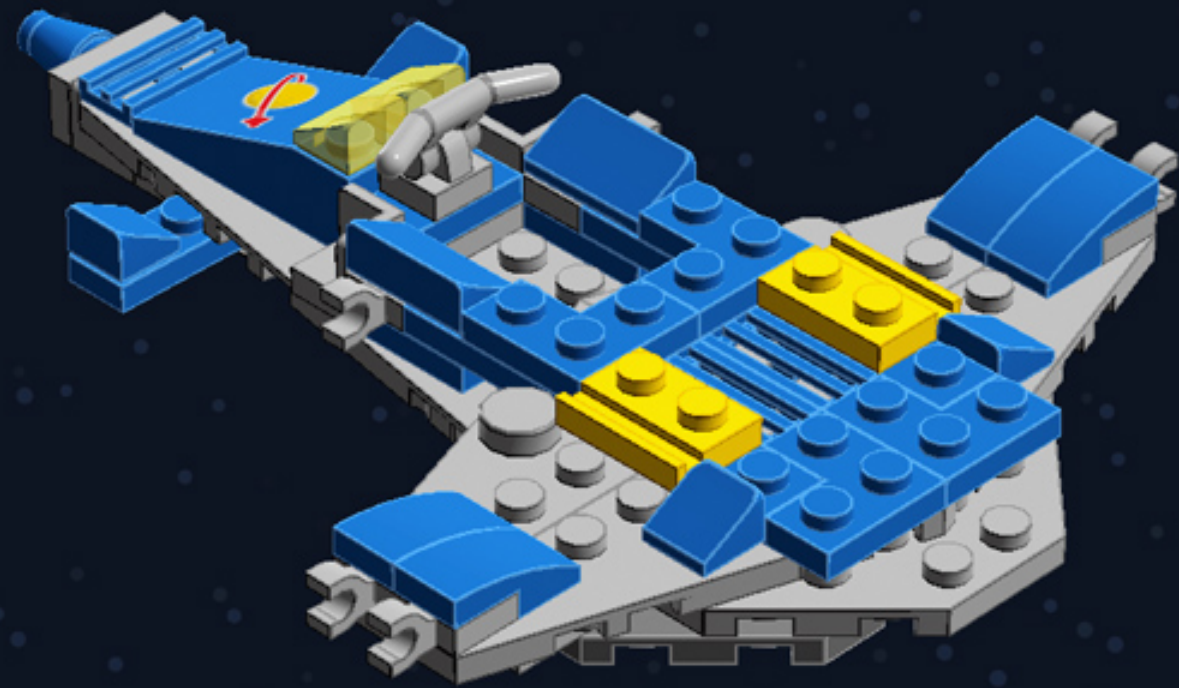

***For more fun builds,
please pop by chrismcveigh.com,
visit me at facebook.com/c.mcveigh.photos,
or follow me on twitter @actionfigured***

Purchase custom building kits at powerpig.storenvy.com

These building guides are for personal use only. Unauthorized duplication, distribution and/or modification of these guides, in whole or in part, is strictly prohibited. The model contained in this guide is an original creation by Chris McVeigh that is based in part on Benny's Spaceship Spaceship Spaceship (Set 70816) by The Lego Group. Unauthorized reproduction of this model for resale, either in whole or as a building kit, is strictly prohibited.