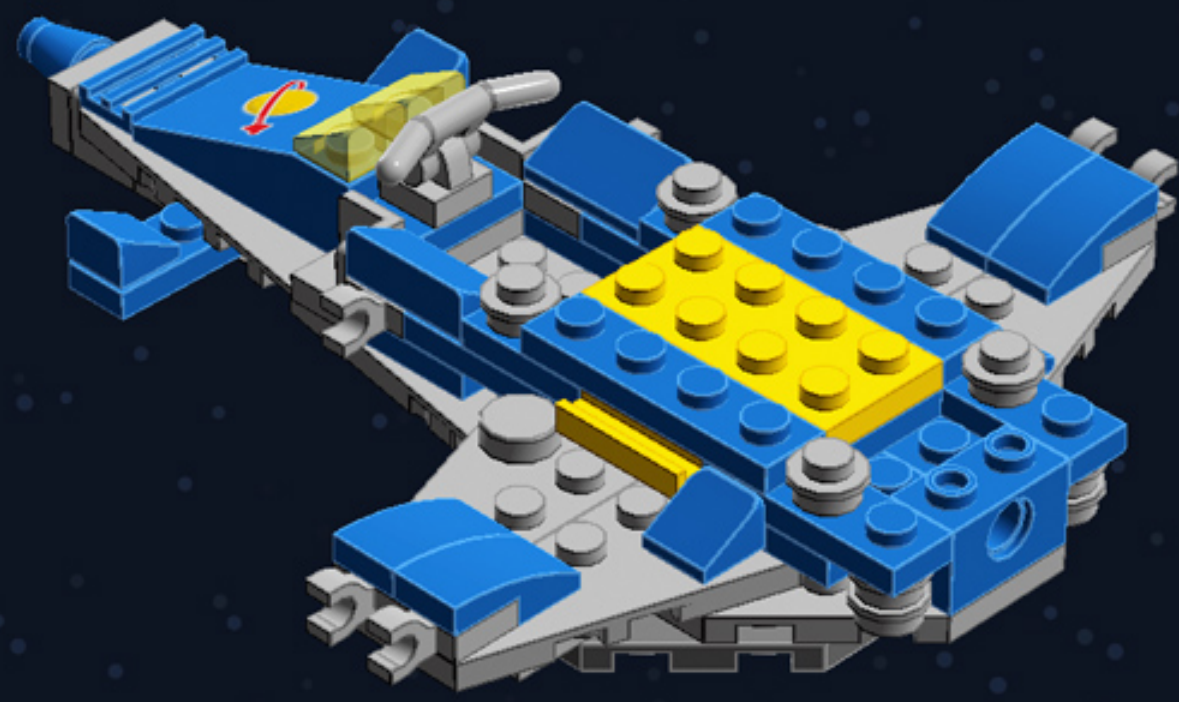

***For more fun builds,
please pop by chrismcveigh.com,
visit me at facebook.com/c.mcveigh.photos,
or follow me on twitter @actionfigured***

Purchase custom building kits at powerpig.storenvy.com

These building guides are for personal use only. Unauthorized duplication, distribution and/or modification of these guides, in whole or in part, is strictly prohibited. The model contained in this guide is an original creation by Chris McVeigh that is based in part on Benny's Spaceship Spaceship Spaceship (Set 70816) by The Lego Group. Unauthorized reproduction of this model for resale, either in whole or as a building kit, is strictly prohibited.