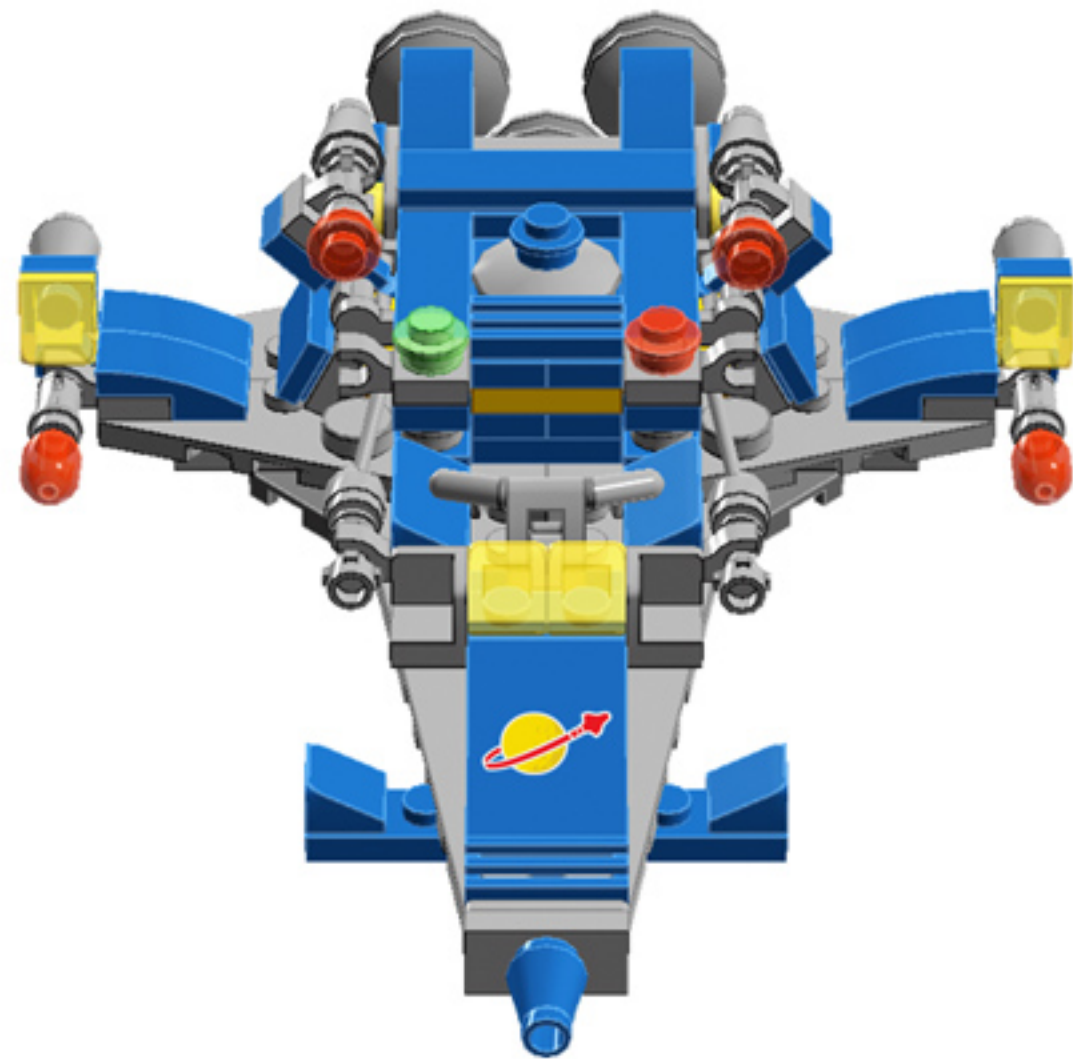

Element ID	Color	Description	Quantity
4211397	Medium Stone Grey	Plate 2X2	2
4282786	Medium Stone Grey	Right Plate 3X6 W. Angle	2
4209006	Medium Stone Grey	Right Plate W. Angle 3X12	1
4211512	Medium Stone Grey	Satellite Dish Ø16	7
4278273	Medium Stone Grey	Slide Shoe Round 2X2	4
4211535	Medium Stone Grey	Technic Brick 1X1	2
4215513	Medium Stone Grey	Wall Corner 1X1X1	2
4163917	Tr. Blue	Plate 1X1 Round	3
3005748	Tr. Green	Plate 1X1 Round	1
4497943	Tr. Red	Globe W. 3.2 Stick	2
3005741	Tr. Red	Plate 1X1 Round	3
3005744	Tr. Yellow	Plate 1X1 Round	2
4260942	Tr. Yellow	Roof Tile 1X1X2/3, PC	4
3006844	Tr. Yellow	Round Brick 1X1	2