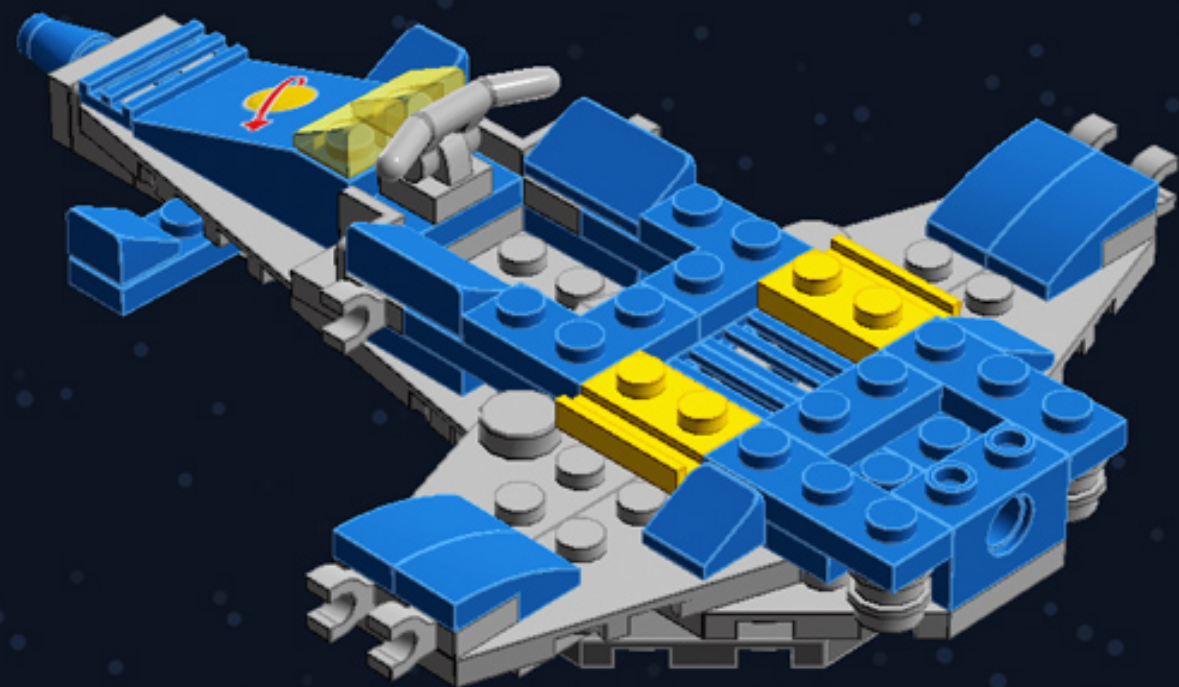

***For more fun builds,
please pop by chrismcveigh.com,
visit me at facebook.com/c.mcveigh.photos,
or follow me on twitter @actionfigured***

Purchase custom building kits at powerpig.storenvy.com

These building guides are for personal use only. Unauthorized duplication, distribution and/or modification of these guides, in whole or in part, is strictly prohibited. The model contained in this guide is an original creation by Chris McVeigh that is based in part on Benny's Spaceship Spaceship Spaceship (Set 70816) by The Lego Group. Unauthorized reproduction of this model for resale, either in whole or as a building kit, is strictly prohibited.