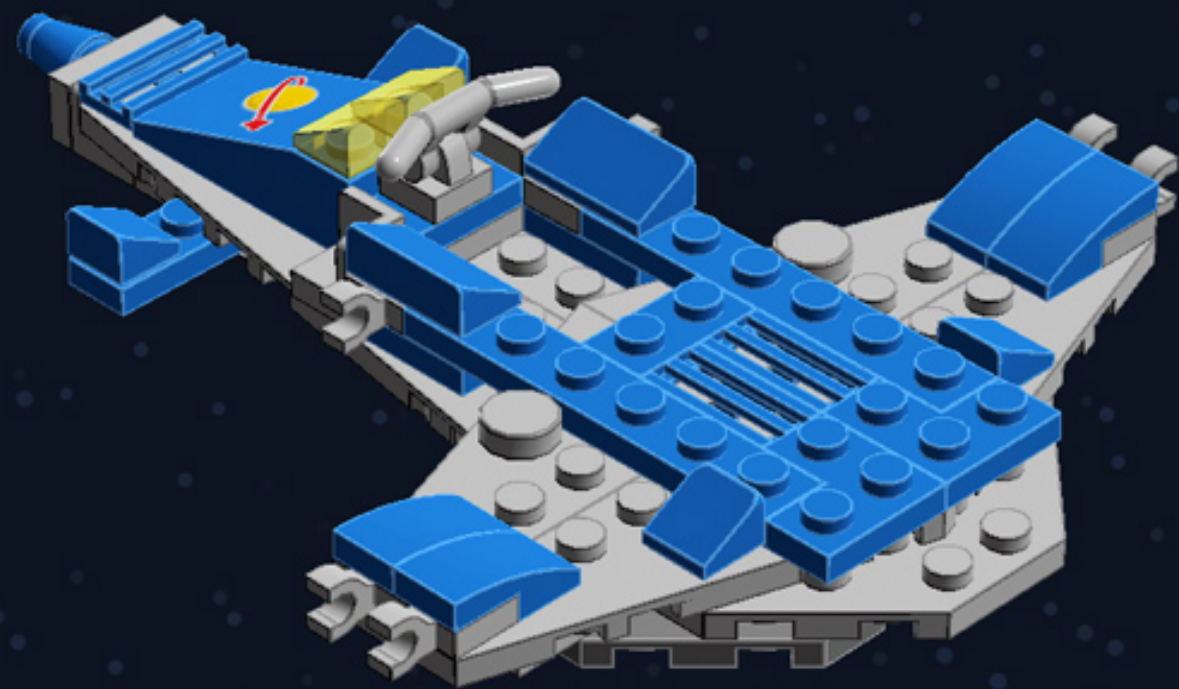

***For more fun builds,
please pop by chrismcveigh.com,
visit me at facebook.com/c.mcveigh.photos,
or follow me on twitter @actionfigured***

Purchase custom building kits at powerpig.storenvy.com

These building guides are for personal use only. Unauthorized duplication, distribution and/or modification of these guides, in whole or in part, is strictly prohibited. The model contained in this guide is an original creation by Chris McVeigh that is based in part on Benny's Spaceship Spaceship Spaceship (Set 70816) by The Lego Group. Unauthorized reproduction of this model for resale, either in whole or as a building kit, is strictly prohibited.