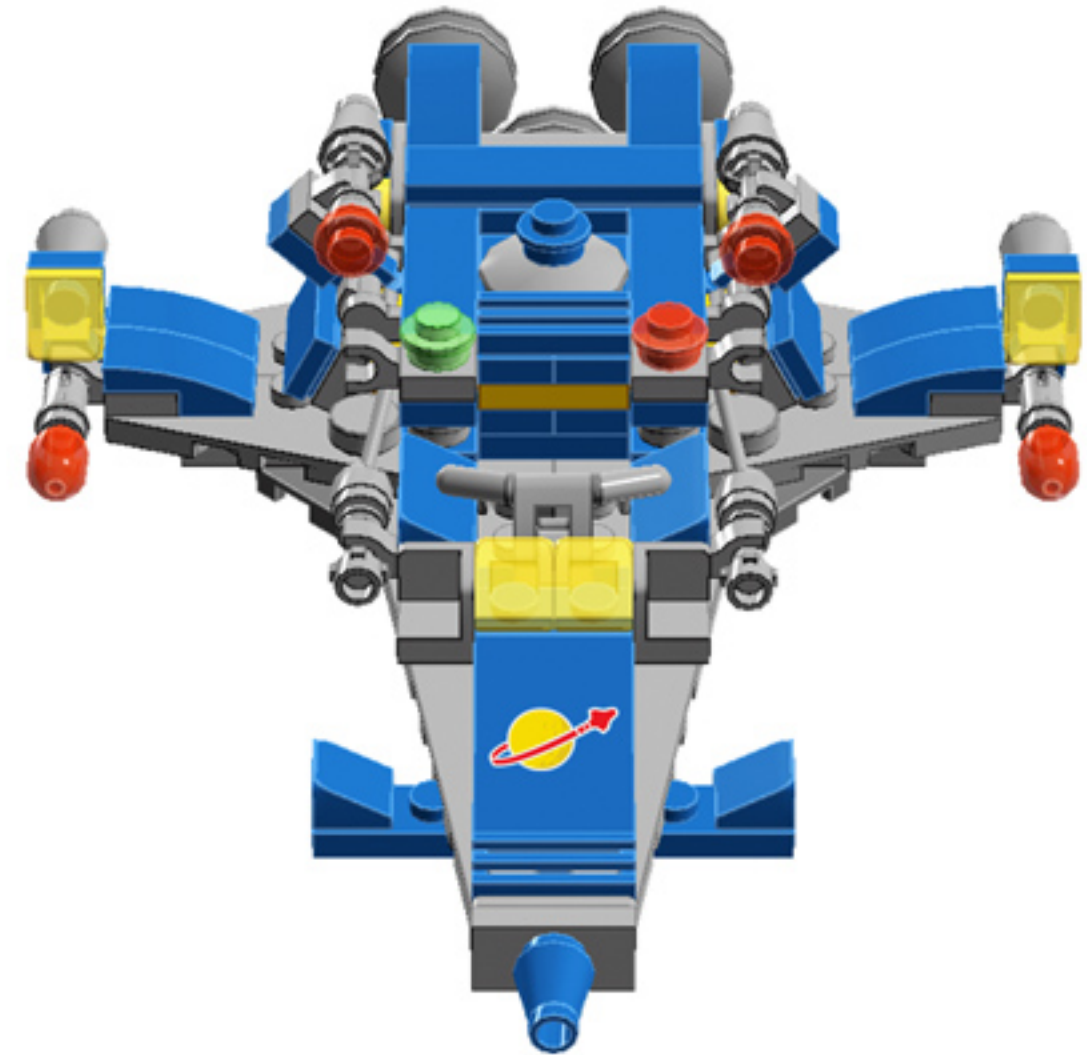

Mini Spaceship

A LEGO® project by Chris McVeigh
chrismcveigh.com

| Element ID | Color | Description | Quantity |
|------------|-------------|-----------------------------|----------|
| 242023 | Bright Blue | Corner Plate 1X2X2 | 6 |
| 306923 | Bright Blue | Flat Tile 1X2 | 2 |
| 243123 | Bright Blue | Flat Tile 1X4 | 3 |
| 4529235 | Bright Blue | Nose Cone Small 1X1 | 1 |
| 614123 | Bright Blue | Plate 1X1 Round | 1 |
| 4613257 | Bright Blue | Plate 1X1 W. Holder | 2 |
| 4520946 | Bright Blue | Plate 1X1 W/Holder Vertical | 2 |
| 302323 | Bright Blue | Plate 1X2 | 6 |
| 379423 | Bright Blue | Plate 1X2 W. 1 Knob | 1 |
| 362323 | Bright Blue | Plate 1X3 | 2 |
| 371023 | Bright Blue | Plate 1X4 | 2 |
| 366623 | Bright Blue | Plate 1X6 | 3 |
| 4565319 | Bright Blue | Plate 2X2 W 1 Knob | 1 |
| 6055065 | Bright Blue | Plate W. Bow 1X2X2/3 | 8 |

| Element ID | Color | Description | Quantity |
|------------|-------------------|------------------------------|----------|
| 4258308 | Medium Stone Grey | Handle W. 3.18 Stick | 1 |
| 4282789 | Medium Stone Grey | Left Plate 3X6 W Angle | 2 |
| 4208988 | Medium Stone Grey | Left Plate W. Angle 3X12 | 1 |
| 4539481 | Medium Stone Grey | Light Sword Shaft, Grey | 4 |
| 4226285 | Medium Stone Grey | Mini Antenna | 2 |
| 4529241 | Medium Stone Grey | Nose Cone Small 1X1 | 4 |
| 4211525 | Medium Stone Grey | Plate 1X1 Round | 8 |
| 6030711 | Medium Stone Grey | Plate 1X1 W. Up Right Holder | 3 |
| 4541978 | Medium Stone Grey | Plate 1X1 W/Holder Vertical | 4 |
| 4211398 | Medium Stone Grey | Plate 1X2 | 2 |
| 4211451 | Medium Stone Grey | Plate 1X2 W. 1 Knob | 1 |
| 4244627 | Medium Stone Grey | Plate 1X2 W. Stick 3.18 | 2 |
| 4556157 | Medium Stone Grey | Plate 1X2 W/Holder, Vertical | 4 |
| 4599498 | Medium Stone Grey | Plate 1X4 W. 2 Knobs | 2 |