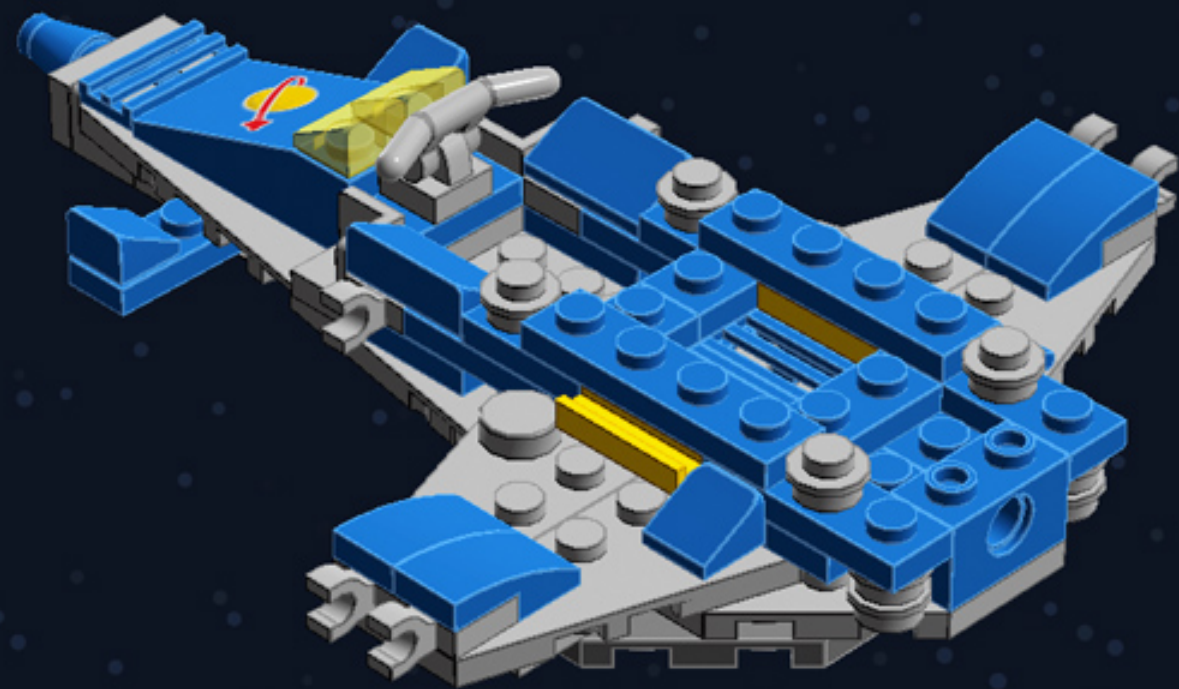

***For more fun builds,
please pop by chrismcveigh.com,
visit me at facebook.com/c.mcveigh.photos,
or follow me on twitter @actionfigured***

Purchase custom building kits at powerpig.storenvy.com

These building guides are for personal use only. Unauthorized duplication, distribution and/or modification of these guides, in whole or in part, is strictly prohibited. The model contained in this guide is an original creation by Chris McVeigh that is based in part on Benny's Spaceship Spaceship Spaceship (Set 70816) by The Lego Group. Unauthorized reproduction of this model for resale, either in whole or as a building kit, is strictly prohibited.