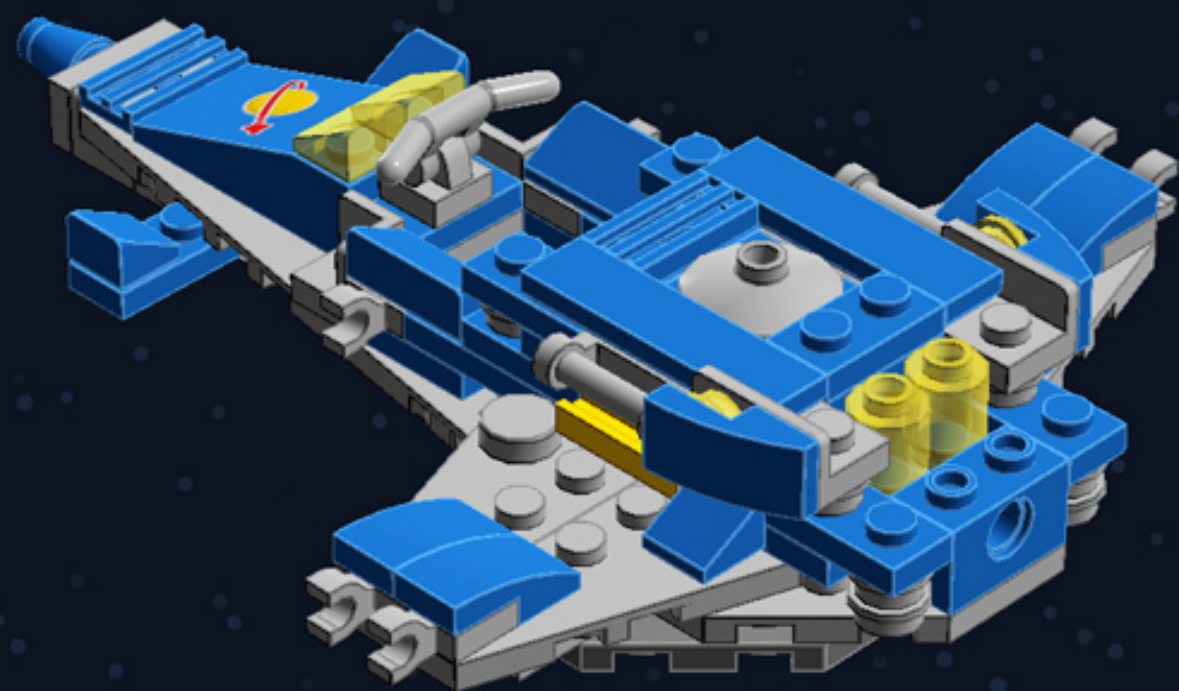

***For more fun builds,
please pop by chrismcveigh.com,
visit me at facebook.com/c.mcveigh.photos,
or follow me on twitter @actionfigured***

Purchase custom building kits at powerpig.storenvy.com

These building guides are for personal use only. Unauthorized duplication, distribution and/or modification of these guides, in whole or in part, is strictly prohibited. The model contained in this guide is an original creation by Chris McVeigh that is based in part on Benny's Spaceship Spaceship Spaceship (Set 70816) by The Lego Group. Unauthorized reproduction of this model for resale, either in whole or as a building kit, is strictly prohibited.