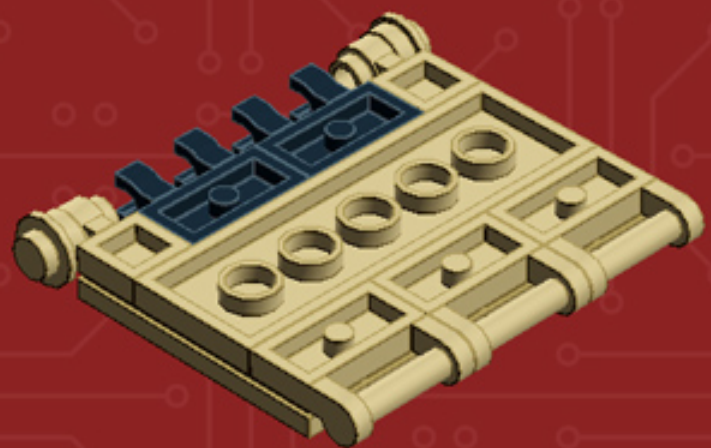

*This part has been discontinued
in Brick Yellow (Tan). Use Medium
Stone Grey as a replacement.
(Element 4515369)*

***For more fun builds,
please pop by chrismcveigh.com,
visit me at facebook.com/c.mcveigh.photos,
or follow me on twitter @actionfigured***