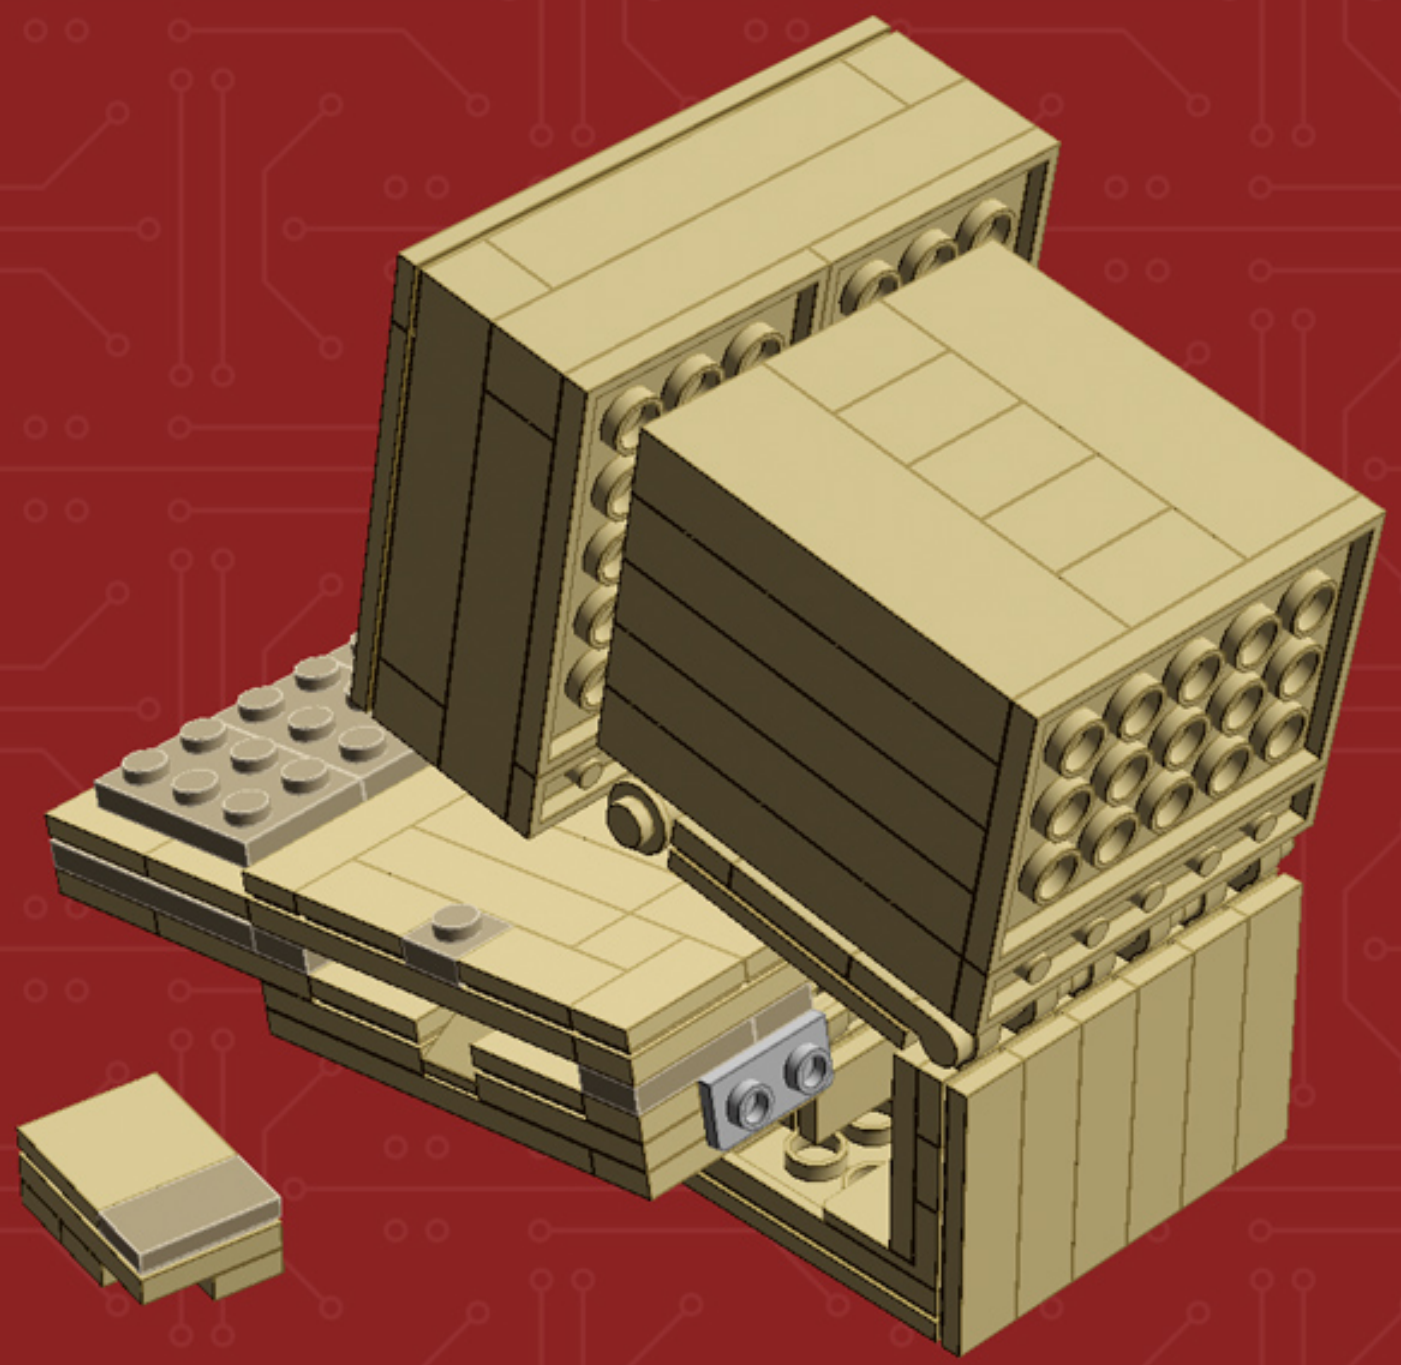

*This part has been discontinued
in Brick Yellow (Tan). Use Medium
Stone Grey as a replacement.
(Element 4515369)*

***For more fun builds,
please pop by chrismcveigh.com,
visit me at facebook.com/c.mcveigh.photos,
or follow me on twitter @actionfigured***