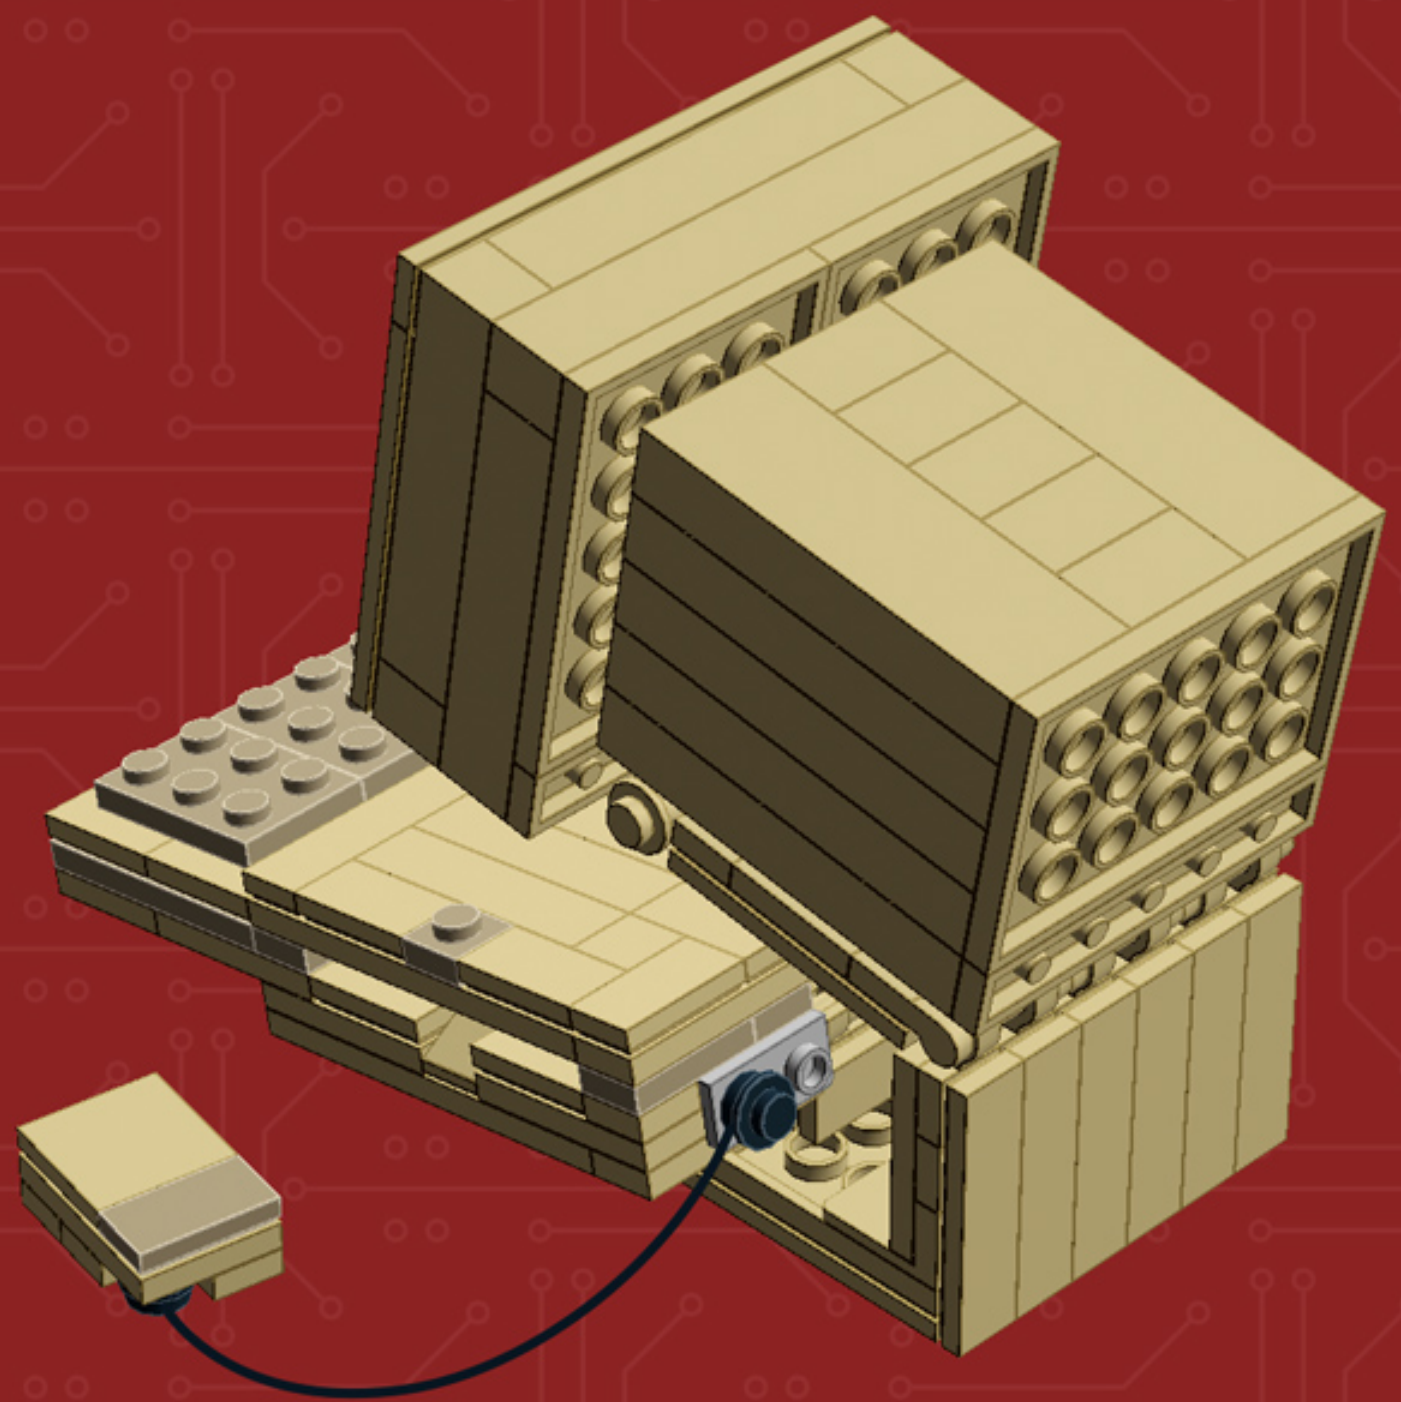

*This part has been discontinued
in Brick Yellow (Tan). Use Medium
Stone Grey as a replacement.
(Element 4515369)*

***For more fun builds,
please pop by chrismcveigh.com,
visit me at facebook.com/c.mcveigh.photos,
or follow me on twitter @actionfigured***