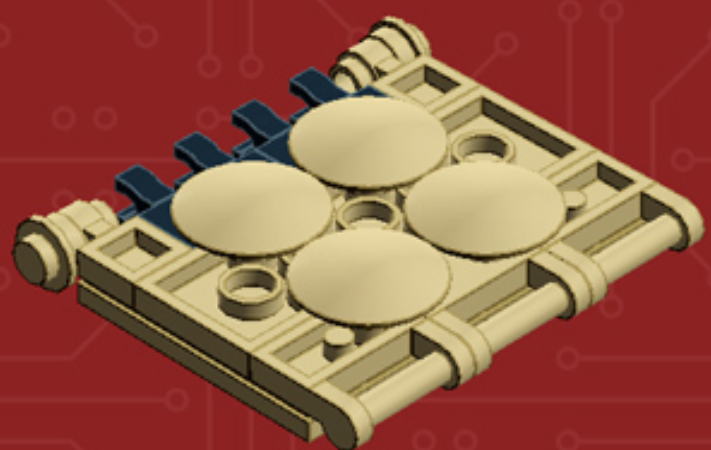

*This part has been discontinued
in Brick Yellow (Tan). Use Medium
Stone Grey as a replacement.
(Element 4515369)*

***For more fun builds,
please pop by chrismcveigh.com,
visit me at facebook.com/c.mcveigh.photos,
or follow me on twitter @actionfigured***