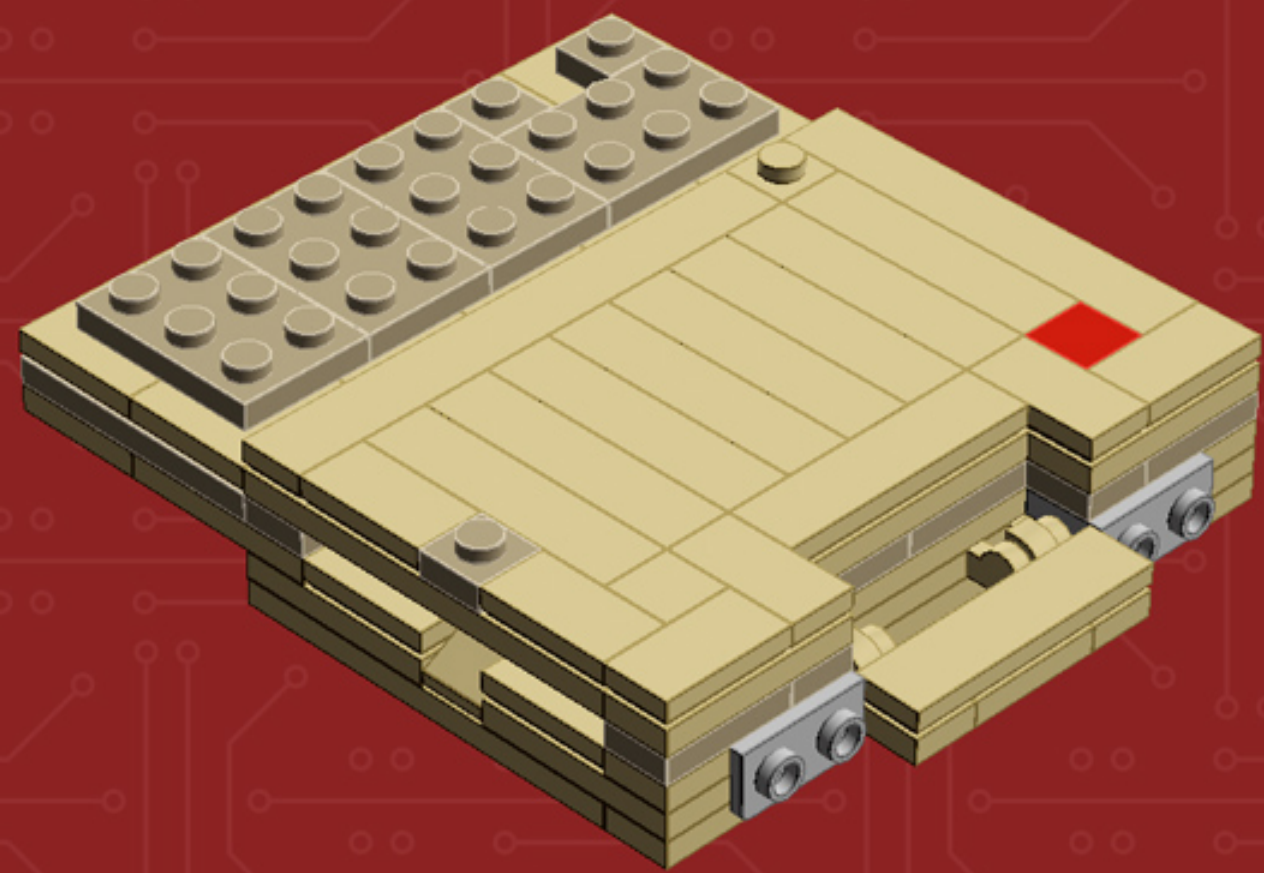

*This part has been discontinued
in Brick Yellow (Tan). Use Medium
Stone Grey as a replacement.
(Element 4515369)*

***For more fun builds,
please pop by chrismcveigh.com,
visit me at facebook.com/c.mcveigh.photos,
or follow me on twitter @actionfigured***