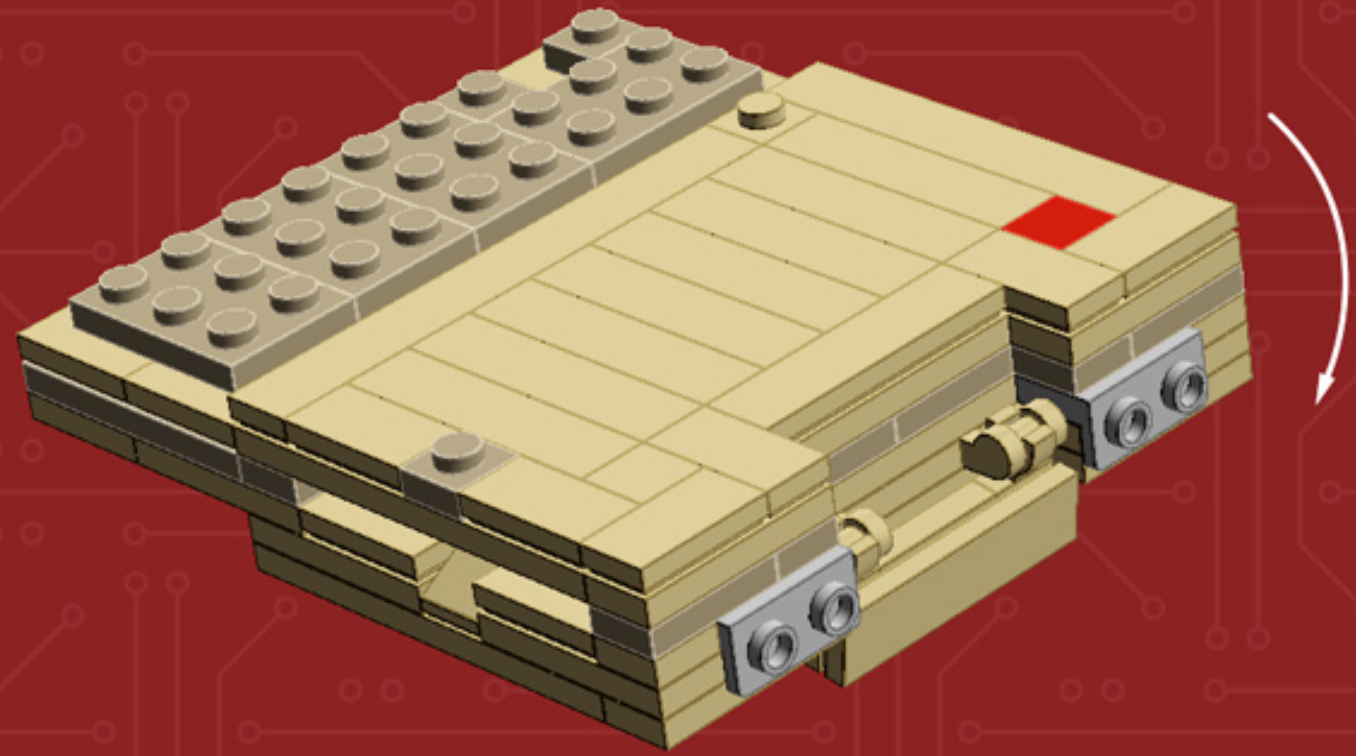

*This part has been discontinued
in Brick Yellow (Tan). Use Medium
Stone Grey as a replacement.
(Element 4515369)*

***For more fun builds,
please pop by chrismcveigh.com,
visit me at facebook.com/c.mcveigh.photos,
or follow me on twitter @actionfigured***