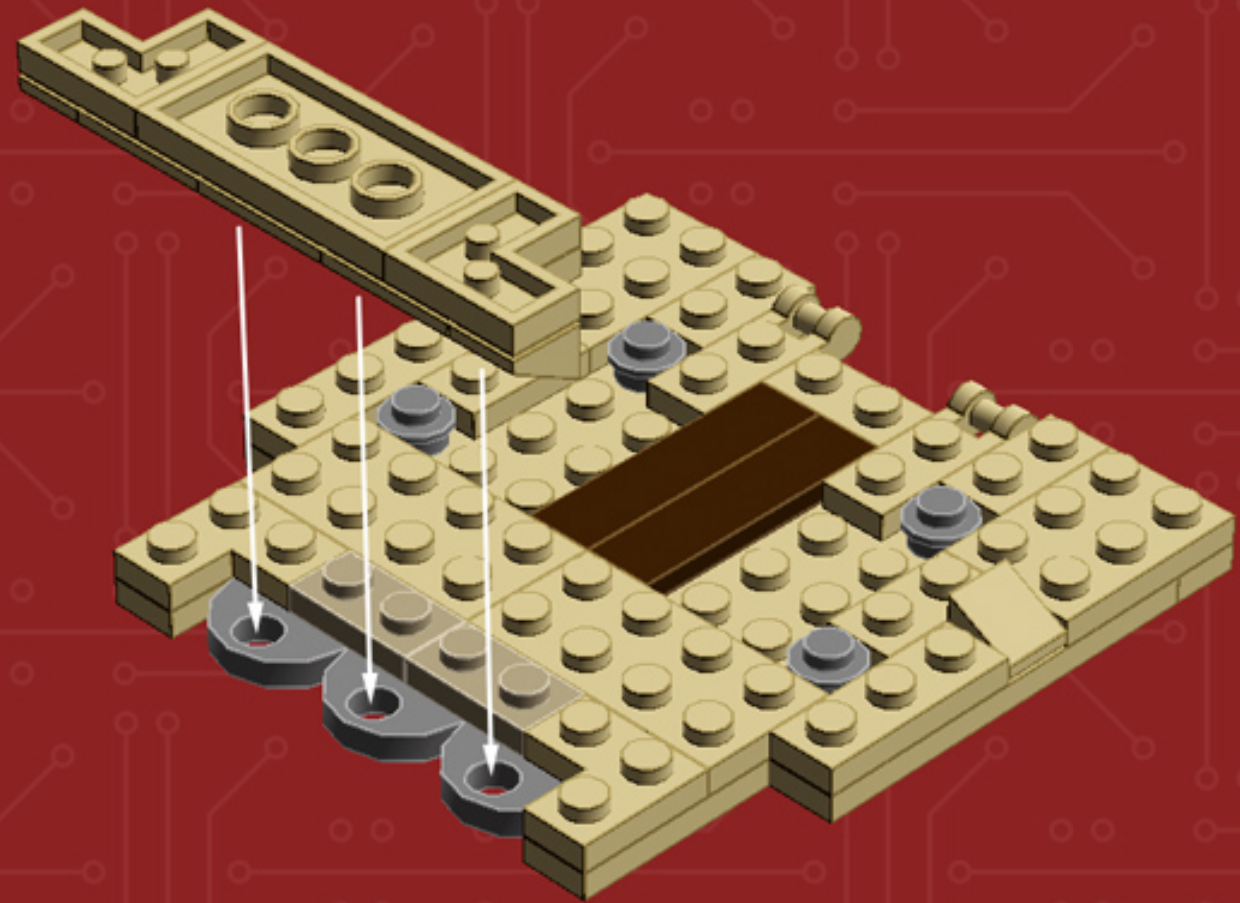

*This part has been discontinued
in Brick Yellow (Tan). Use Medium
Stone Grey as a replacement.
(Element 4515369)*

***For more fun builds,
please pop by chrismcveigh.com,
visit me at facebook.com/c.mcveigh.photos,
or follow me on twitter @actionfigured***