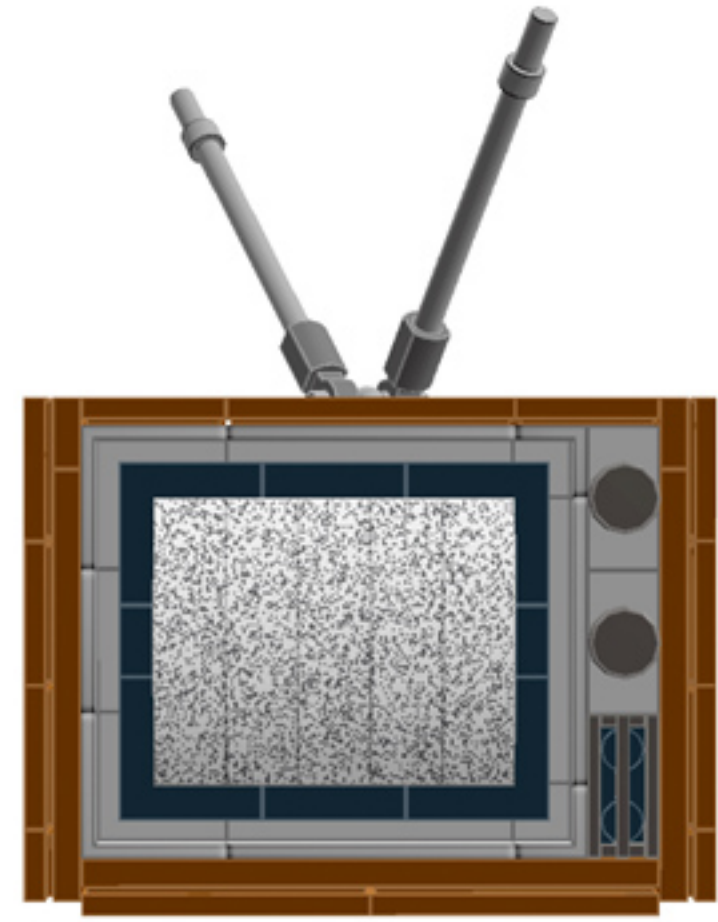

Element ID	Color	Description	Quantity
4538098	Medium Stone Grey	Stick 6M W/Flange	2
4542590	Medium Stone Grey	Stick Ø 3.2 W. Holder	1
4211508	Medium Stone Grey	T-Piece	1
4215513	Medium Stone Grey	Wall Corner 1X1X1	2
4211515	Medium Stone Grey	Wall Element 1X2X1	1
6071299	Medium Stone Grey	Wall Element 1X4X1 Abs	3
4211194	Reddish Brown	Flat Tile 1X4	4
4579690	Reddish Brown	Flat Tile 2X4	12
4211190	Reddish Brown	Plate 1X4	2
4211211	Reddish Brown	Plate 2X8	3
4271874	Reddish Brown	Plate 4X6	2
4655241	Silver Metallic	Flat Tile 1X1, Round	2
4619636	Silver Metallic	Radiator Grille 1X2	1
6023806	White	Plate W. Bow 1X4X2/3 (Static Pattern)*	1

* Custom-printed display parts are only available with building kit purchase at powerpig.storenvy.com