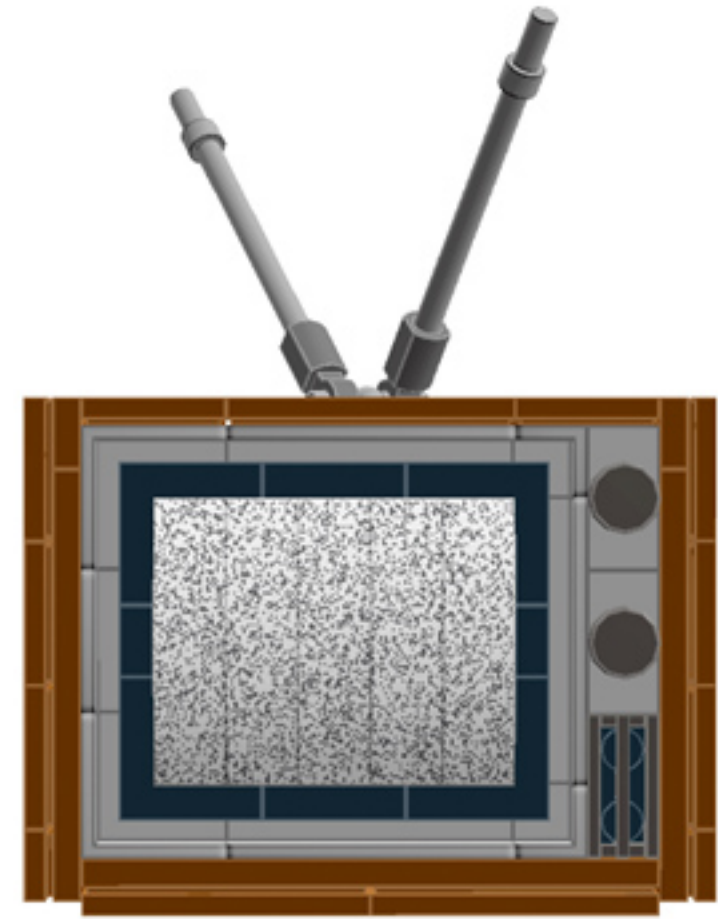

My First TV ('80s Edition)

A LEGO® project by Chris McVeigh
chrismcveigh.com

v2.0

	Element ID	Color	Description	Quantity
	4233487	Black	Brick 1X2 With Cross Hole	1
	301026	Black	Brick 1X4	3
	300926	Black	Brick 1X6	5
	235726	Black	Brick Corner 1X2X2	2
	306926	Black	Flat Tile 1X2	3
	663626	Black	Flat Tile 1X6	1
	302326	Black	Plate 1X2	6
	346026	Black	Plate 1X8	5
	4565323	Black	Plate 2X2 W 1 Knob	10
	302126	Black	Plate 2X3	3
	366026	Black	Roof Tile 2X2/45° Inv.	2
	4273703	Black	Roof Tile 2X2X2/65 Deg.	2
	374726	Black	Roof Tile 2X3/25° Inv.	2
	303826	Black	Roof Tile 2X3/45°	2

	Element ID	Color	Description	Quantity
	4185583	Black	Roof Tile 2X4X1, 18°	2
	389426	Black	Technic Brick 1X6, Ø4,9	1
	245821	Bright Red	Brick 1X2 W. Horizontal Snap	2
	302021	Bright Red	Plate 2X4	5
	366624	Bright Yellow	Plate 1X6	2
	379524	Bright Yellow	Plate 2X6	2
	4183133	Bright Yellowish Green	Plate 1X1 Round	10
	6015890	Dark Stone Grey	Holder Ø3.2 W/Tube Ø3.2 Hole	2
	4654582	Medium Stone Grey	Angular Plate 1,5 Top 1X2 1/2	4
	4654580	Medium Stone Grey	Angular Plate 1.5 Bot. 1X2 2/2	2
	6008311	Medium Stone Grey	Corner Wall Element 2X2	2
	4211398	Medium Stone Grey	Plate 1X2	1
	4211451	Medium Stone Grey	Plate 1X2 W. 1 Knob	5
	4654577	Medium Stone Grey	Plate 2X2X2/3 W. 2. Hor. Knob	10

Element ID	Color	Description	Quantity
4538098	Medium Stone Grey	Stick 6M W/Flange	2
4542590	Medium Stone Grey	Stick Ø 3.2 W. Holder	1
4211508	Medium Stone Grey	T-Piece	1
4215513	Medium Stone Grey	Wall Corner 1X1X1	2
4211515	Medium Stone Grey	Wall Element 1X2X1	1
6071299	Medium Stone Grey	Wall Element 1X4X1 Abs	3
4211194	Reddish Brown	Flat Tile 1X4	4
4579690	Reddish Brown	Flat Tile 2X4	12
4211190	Reddish Brown	Plate 1X4	2
4211211	Reddish Brown	Plate 2X8	3
4271874	Reddish Brown	Plate 4X6	2
4655241	Silver Metallic	Flat Tile 1X1, Round	2
4619636	Silver Metallic	Radiator Grille 1X2	1
6023806	White	Plate W. Bow 1X4X2/3 (Static Pattern)*	1