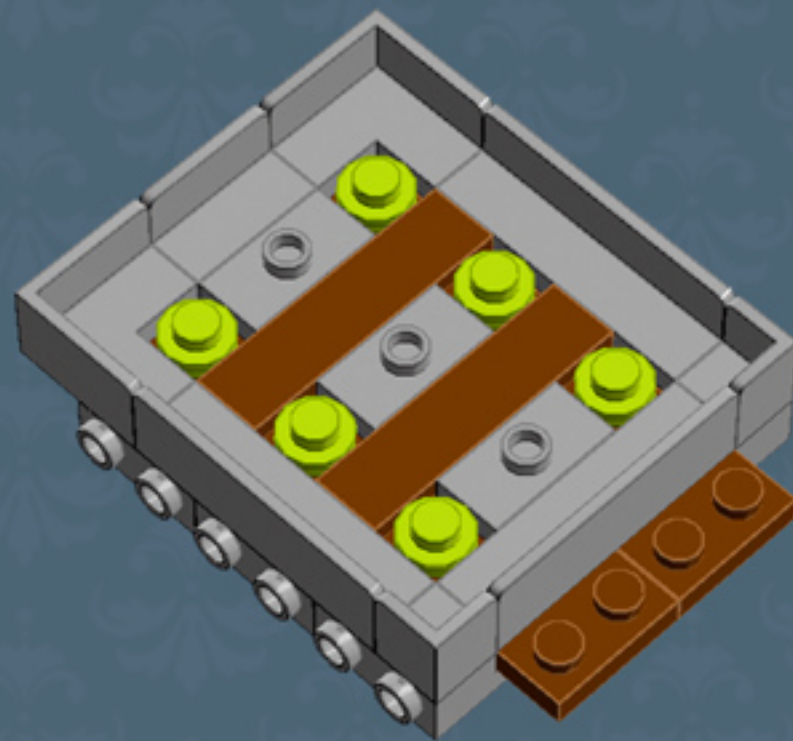

My First TV ('80s Edition)

A LEGO® project by Chris McVeigh
chrismcveigh.com

v2.0

	Element ID	Color	Description	Quantity
	4233487	Black	Brick 1X2 With Cross Hole	1
	301026	Black	Brick 1X4	3
	300926	Black	Brick 1X6	5
	235726	Black	Brick Corner 1X2X2	2
	306926	Black	Flat Tile 1X2	3
	663626	Black	Flat Tile 1X6	1
	302326	Black	Plate 1X2	6
	346026	Black	Plate 1X8	5
	4565323	Black	Plate 2X2 W 1 Knob	10
	302126	Black	Plate 2X3	3
	366026	Black	Roof Tile 2X2/45° Inv.	2
	4273703	Black	Roof Tile 2X2X2/65 Deg.	2
	374726	Black	Roof Tile 2X3/25° Inv.	2
	303826	Black	Roof Tile 2X3/45°	2

Element ID	Color	Description	Quantity
4538098	Medium Stone Grey	Stick 6M W/Flange	2
4542590	Medium Stone Grey	Stick Ø 3.2 W. Holder	1
4211508	Medium Stone Grey	T-Piece	1
4215513	Medium Stone Grey	Wall Corner 1X1X1	2
4211515	Medium Stone Grey	Wall Element 1X2X1	1
6071299	Medium Stone Grey	Wall Element 1X4X1 Abs	3
4211194	Reddish Brown	Flat Tile 1X4	4
4579690	Reddish Brown	Flat Tile 2X4	12
4211190	Reddish Brown	Plate 1X4	2
4211211	Reddish Brown	Plate 2X8	3
4271874	Reddish Brown	Plate 4X6	2
4655241	Silver Metallic	Flat Tile 1X1, Round	2
4619636	Silver Metallic	Radiator Grille 1X2	1
6023806	White	Plate W. Bow 1X4X2/3 (Static Pattern)*	1

* Custom-printed display parts are only available with building kit purchase at powerpig.storenvy.com

2x

*For more fun builds,
please pop by chrismcveigh.com,
visit me at [facebook.com/c.mcveigh.photos](https://www.facebook.com/c.mcveigh.photos),
or follow me on twitter [@actionfigured](https://twitter.com/actionfigured)*