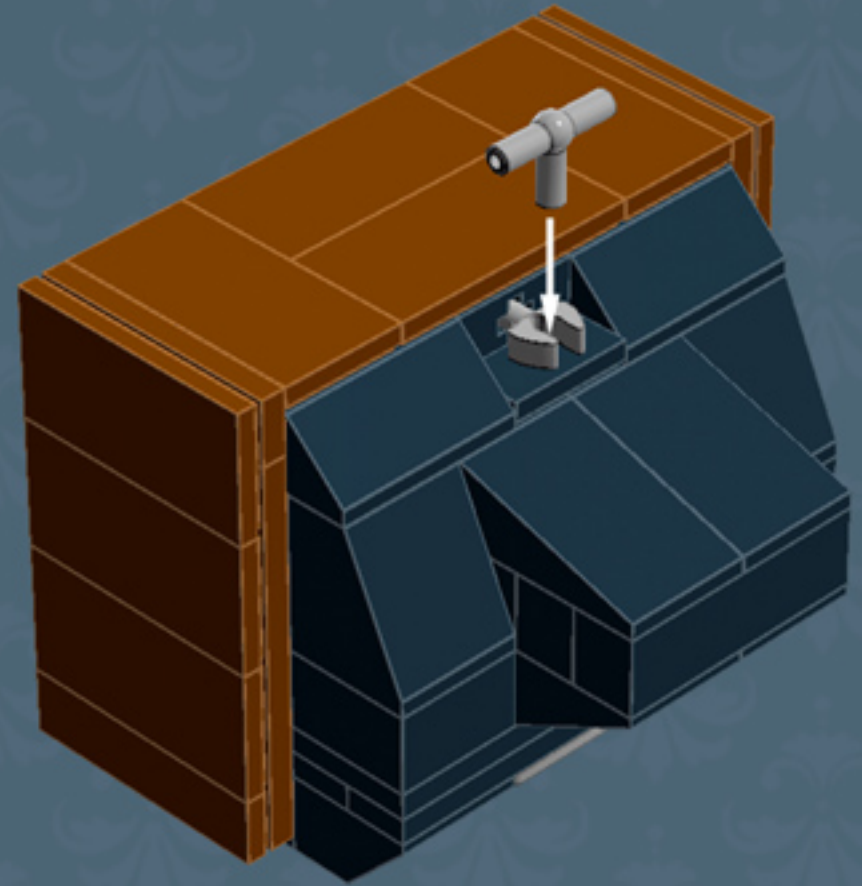

My First TV ('80s Edition)

A LEGO® project by Chris McVeigh
chrismcveigh.com

v2.0

	Element ID	Color	Description	Quantity
	4233487	Black	Brick 1X2 With Cross Hole	1
	301026	Black	Brick 1X4	3
	300926	Black	Brick 1X6	5
	235726	Black	Brick Corner 1X2X2	2
	306926	Black	Flat Tile 1X2	3
	663626	Black	Flat Tile 1X6	1
	302326	Black	Plate 1X2	6
	346026	Black	Plate 1X8	5
	4565323	Black	Plate 2X2 W 1 Knob	10
	302126	Black	Plate 2X3	3
	366026	Black	Roof Tile 2X2/45° Inv.	2
	4273703	Black	Roof Tile 2X2X2/65 Deg.	2
	374726	Black	Roof Tile 2X3/25° Inv.	2
	303826	Black	Roof Tile 2X3/45°	2

Element ID	Color	Description	Quantity
4538098	Medium Stone Grey	Stick 6M W/Flange	2
4542590	Medium Stone Grey	Stick Ø 3.2 W. Holder	1
4211508	Medium Stone Grey	T-Piece	1
4215513	Medium Stone Grey	Wall Corner 1X1X1	2
4211515	Medium Stone Grey	Wall Element 1X2X1	1
6071299	Medium Stone Grey	Wall Element 1X4X1 Abs	3
4211194	Reddish Brown	Flat Tile 1X4	4
4579690	Reddish Brown	Flat Tile 2X4	12
4211190	Reddish Brown	Plate 1X4	2
4211211	Reddish Brown	Plate 2X8	3
4271874	Reddish Brown	Plate 4X6	2
4655241	Silver Metallic	Flat Tile 1X1, Round	2
4619636	Silver Metallic	Radiator Grille 1X2	1
6023806	White	Plate W. Bow 1X4X2/3 (Static Pattern)*	1

* Custom-printed display parts are only available with building kit purchase at powerpig.storenvy.com

2x

*For more fun builds,
please pop by chrismcveigh.com,
visit me at [facebook.com/c.mcveigh.photos](https://www.facebook.com/c.mcveigh.photos),
or follow me on twitter [@actionfigured](https://twitter.com/actionfigured)*