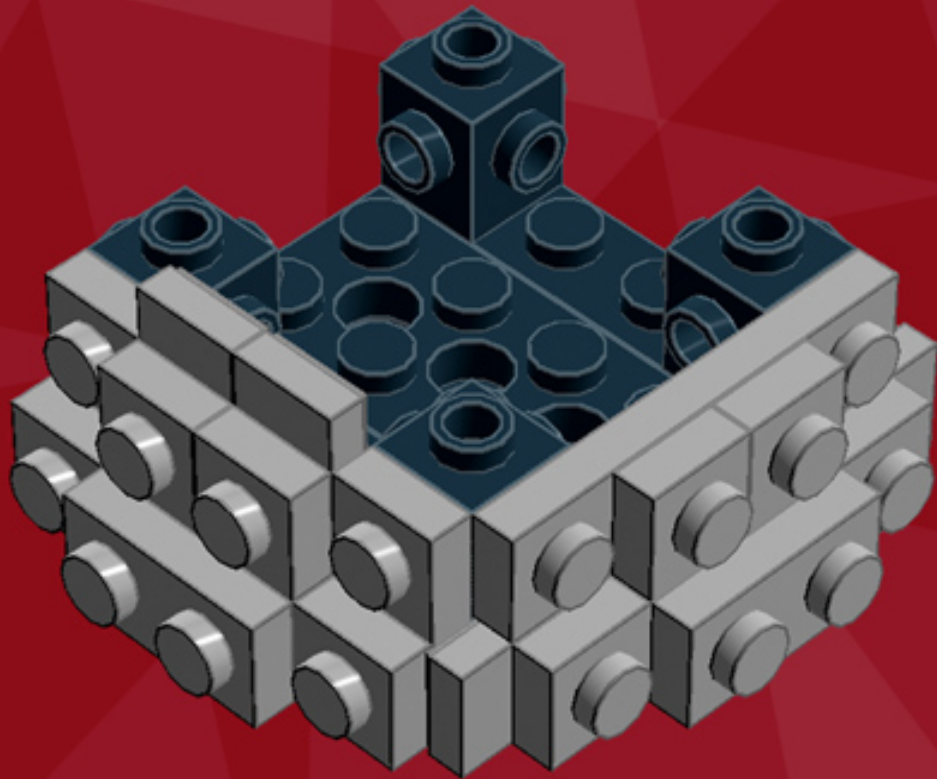

# Death Star Ornament

*A LEGO® project by Chris McVeigh*  
*[chrismcveigh.com](http://chrismcveigh.com)*

Element ID	Color	Description	Quantity
4214559	Black	Brick 1X1 W. 2 Knobs	2
473326	Black	Brick 1X1 W. 4 Knobs	4
242026	Black	Corner Plate 1X2X2	2
4523339	Black	Motor 1X2X2/3	2
302326	Black	Plate 1X2	3
371026	Black	Plate 1X4	4
403226	Black	Plate 2X2 Round	1
370926	Black	Plate 2X4, 3Xø4.9	4
6010831	Black	Round Plate 2X2 W/Eye	1
4210633	Dark Grey	Plate 1X1 Round	2

**4x**

**3x**

**2x**

***For more fun builds,  
please pop by [chrismcveigh.com](http://chrismcveigh.com),  
visit me at [facebook.com/c.mcveigh.photos](https://facebook.com/c.mcveigh.photos),  
or follow me on twitter @actionfigured***