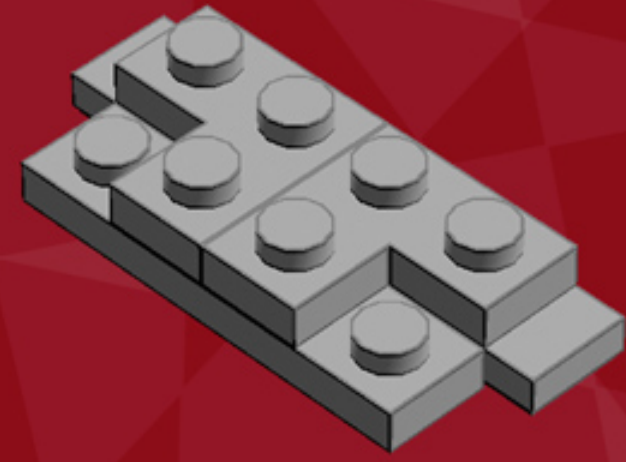

# Death Star Ornament

*A LEGO® project by Chris McVeigh*  
*[chrismcveigh.com](http://chrismcveigh.com)*

Element ID	Color	Description	Quantity
4214559	Black	Brick 1X1 W. 2 Knobs	2
473326	Black	Brick 1X1 W. 4 Knobs	4
242026	Black	Corner Plate 1X2X2	2
4523339	Black	Motor 1X2X2/3	2
302326	Black	Plate 1X2	3
371026	Black	Plate 1X4	4
403226	Black	Plate 2X2 Round	1
370926	Black	Plate 2X4, 3Xø4.9	4
6010831	Black	Round Plate 2X2 W/Eye	1
4210633	Dark Grey	Plate 1X1 Round	2

	<b>Element ID</b>	<b>Color</b>	<b>Description</b>	<b>Quantity</b>
	4211353	Light Grey	Corner Plate 1X2X2	22
	4211512	Light Grey	Parabola Ø16	1
	6030711	Light Grey	Plate 1X1 W. Up Right Holder	1
	4211398	Light Grey	Plate 1X2	16
	6066097	Light Grey	Plate 1X2 W. 1 Knob	24
	4211632	Light Grey	Plate 1X2 W. Stick	1
	4211445	Light Grey	Plate 1X4	9
	4211397	Light Grey	Plate 2X2	2
	4237084	Light Grey	Plate Modified, 1X2 W. Inverted Snap	2
	4211350	Light Grey	Radiator Grille 1X2	1