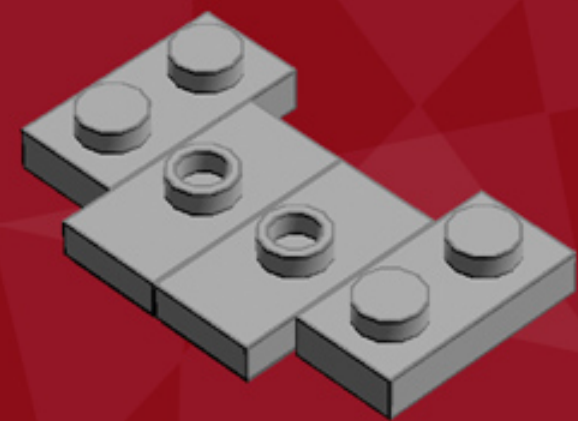

# Death Star Ornament

*A LEGO® project by Chris McVeigh*  
*[chrismcveigh.com](http://chrismcveigh.com)*

Element ID	Color	Description	Quantity
4214559	Black	Brick 1X1 W. 2 Knobs	2
473326	Black	Brick 1X1 W. 4 Knobs	4
242026	Black	Corner Plate 1X2X2	2
4523339	Black	Motor 1X2X2/3	2
302326	Black	Plate 1X2	3
371026	Black	Plate 1X4	4
403226	Black	Plate 2X2 Round	1
370926	Black	Plate 2X4, 3Xø4.9	4
6010831	Black	Round Plate 2X2 W/Eye	1
4210633	Dark Grey	Plate 1X1 Round	2

	<b>Element ID</b>	<b>Color</b>	<b>Description</b>	<b>Quantity</b>
	4211353	Light Grey	Corner Plate 1X2X2	22
	4211512	Light Grey	Parabola Ø16	1
	6030711	Light Grey	Plate 1X1 W. Up Right Holder	1
	4211398	Light Grey	Plate 1X2	16
	6066097	Light Grey	Plate 1X2 W. 1 Knob	24
	4211632	Light Grey	Plate 1X2 W. Stick	1
	4211445	Light Grey	Plate 1X4	9
	4211397	Light Grey	Plate 2X2	2
	4237084	Light Grey	Plate Modified, 1X2 W. Inverted Snap	2
	4211350	Light Grey	Radiator Grille 1X2	1

**4x**

**3x**

**2x**

***For more fun builds,  
please pop by [chrismcveigh.com](http://chrismcveigh.com),  
visit me at [facebook.com/c.mcveigh.photos](https://facebook.com/c.mcveigh.photos),  
or follow me on twitter @actionfigured***