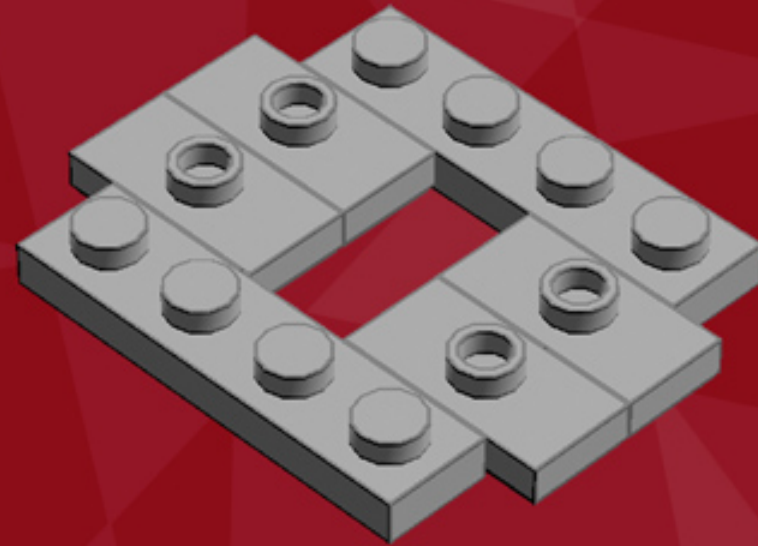

# Death Star Ornament

*A LEGO® project by Chris McVeigh*  
*[chrismcveigh.com](http://chrismcveigh.com)*

Element ID	Color	Description	Quantity
4214559	Black	Brick 1X1 W. 2 Knobs	2
473326	Black	Brick 1X1 W. 4 Knobs	4
242026	Black	Corner Plate 1X2X2	2
4523339	Black	Motor 1X2X2/3	2
302326	Black	Plate 1X2	3
371026	Black	Plate 1X4	4
403226	Black	Plate 2X2 Round	1
370926	Black	Plate 2X4, 3Xø4.9	4
6010831	Black	Round Plate 2X2 W/Eye	1
4210633	Dark Grey	Plate 1X1 Round	2

	<b>Element ID</b>	<b>Color</b>	<b>Description</b>	<b>Quantity</b>
	4211353	Light Grey	Corner Plate 1X2X2	22
	4211512	Light Grey	Parabola Ø16	1
	6030711	Light Grey	Plate 1X1 W. Up Right Holder	1
	4211398	Light Grey	Plate 1X2	16
	6066097	Light Grey	Plate 1X2 W. 1 Knob	24
	4211632	Light Grey	Plate 1X2 W. Stick	1
	4211445	Light Grey	Plate 1X4	9
	4211397	Light Grey	Plate 2X2	2
	4237084	Light Grey	Plate Modified, 1X2 W. Inverted Snap	2
	4211350	Light Grey	Radiator Grille 1X2	1

**4x**

**3x**

**2x**

***For more fun builds,  
please pop by [chrismcveigh.com](http://chrismcveigh.com),  
visit me at [facebook.com/c.mcveigh.photos](https://facebook.com/c.mcveigh.photos),  
or follow me on twitter @actionfigured***