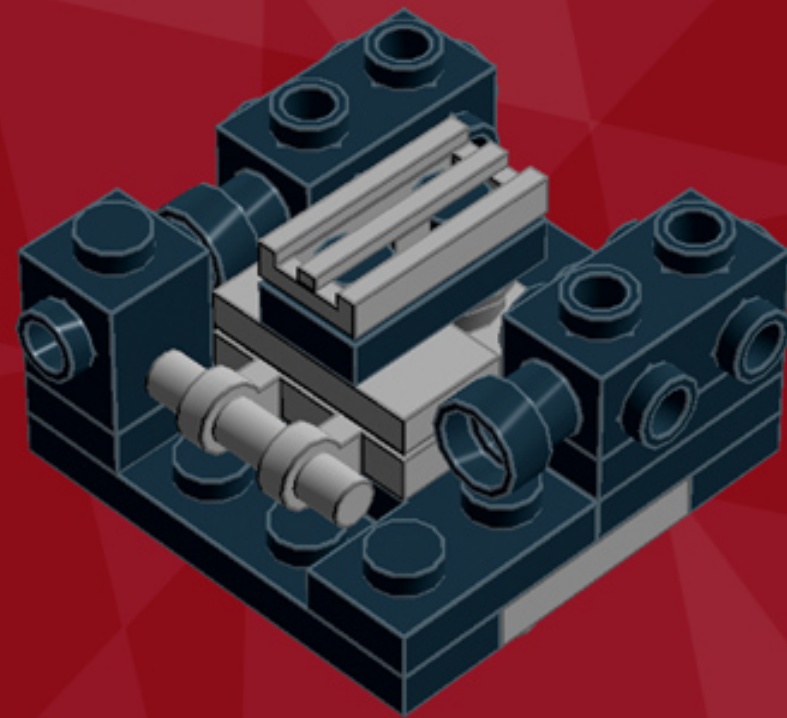

# Death Star Ornament

*A LEGO® project by Chris McVeigh*  
*[chrismcveigh.com](http://chrismcveigh.com)*

Element ID	Color	Description	Quantity
4214559	Black	Brick 1X1 W. 2 Knobs	2
473326	Black	Brick 1X1 W. 4 Knobs	4
242026	Black	Corner Plate 1X2X2	2
4523339	Black	Motor 1X2X2/3	2
302326	Black	Plate 1X2	3
371026	Black	Plate 1X4	4
403226	Black	Plate 2X2 Round	1
370926	Black	Plate 2X4, 3Xø4.9	4
6010831	Black	Round Plate 2X2 W/Eye	1
4210633	Dark Grey	Plate 1X1 Round	2

**4x**

**3x**

**2x**

***For more fun builds,  
please pop by [chrismcveigh.com](http://chrismcveigh.com),  
visit me at [facebook.com/c.mcveigh.photos](https://facebook.com/c.mcveigh.photos),  
or follow me on twitter @actionfigured***