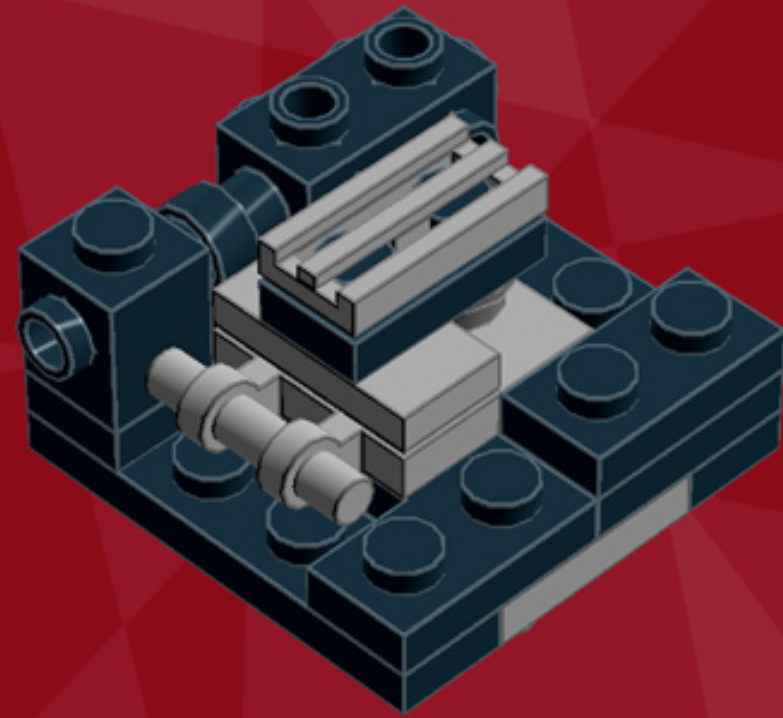

# Death Star Ornament

*A LEGO® project by Chris McVeigh*  
*[chrismcveigh.com](http://chrismcveigh.com)*

Element ID	Color	Description	Quantity
4214559	Black	Brick 1X1 W. 2 Knobs	2
473326	Black	Brick 1X1 W. 4 Knobs	4
242026	Black	Corner Plate 1X2X2	2
4523339	Black	Motor 1X2X2/3	2
302326	Black	Plate 1X2	3
371026	Black	Plate 1X4	4
403226	Black	Plate 2X2 Round	1
370926	Black	Plate 2X4, 3Xø4.9	4
6010831	Black	Round Plate 2X2 W/Eye	1
4210633	Dark Grey	Plate 1X1 Round	2

**4x**

**3x**

**2x**

***For more fun builds,  
please pop by [chrismcveigh.com](http://chrismcveigh.com),  
visit me at [facebook.com/c.mcveigh.photos](https://facebook.com/c.mcveigh.photos),  
or follow me on twitter @actionfigured***