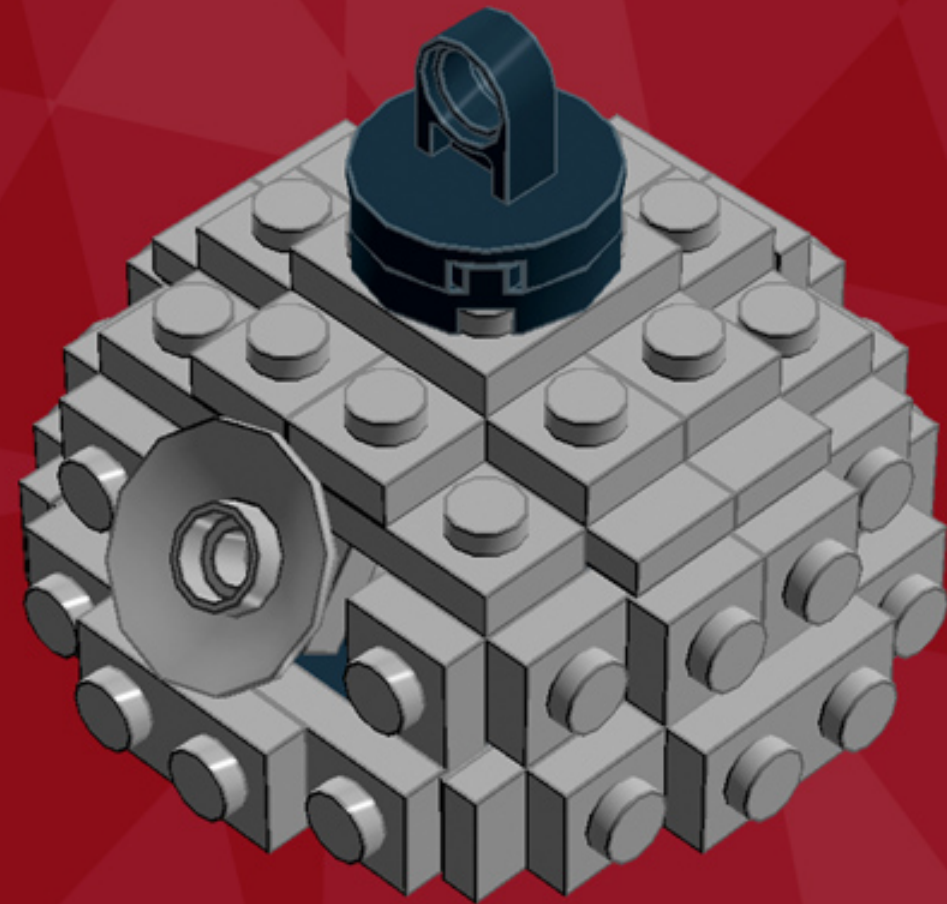

# Death Star Ornament

*A LEGO® project by Chris McVeigh*  
*[chrismcveigh.com](http://chrismcveigh.com)*

Element ID	Color	Description	Quantity
4214559	Black	Brick 1X1 W. 2 Knobs	2
473326	Black	Brick 1X1 W. 4 Knobs	4
242026	Black	Corner Plate 1X2X2	2
4523339	Black	Motor 1X2X2/3	2
302326	Black	Plate 1X2	3
371026	Black	Plate 1X4	4
403226	Black	Plate 2X2 Round	1
370926	Black	Plate 2X4, 3Xø4.9	4
6010831	Black	Round Plate 2X2 W/Eye	1
4210633	Dark Grey	Plate 1X1 Round	2

	<b>Element ID</b>	<b>Color</b>	<b>Description</b>	<b>Quantity</b>
	4211353	Light Grey	Corner Plate 1X2X2	22
	4211512	Light Grey	Parabola Ø16	1
	6030711	Light Grey	Plate 1X1 W. Up Right Holder	1
	4211398	Light Grey	Plate 1X2	16
	6066097	Light Grey	Plate 1X2 W. 1 Knob	24
	4211632	Light Grey	Plate 1X2 W. Stick	1
	4211445	Light Grey	Plate 1X4	9
	4211397	Light Grey	Plate 2X2	2
	4237084	Light Grey	Plate Modified, 1X2 W. Inverted Snap	2
	4211350	Light Grey	Radiator Grille 1X2	1

**4x**

**3x**

**2x**

***For more fun builds,  
please pop by [chrismcveigh.com](http://chrismcveigh.com),  
visit me at [facebook.com/c.mcveigh.photos](https://facebook.com/c.mcveigh.photos),  
or follow me on twitter @actionfigured***