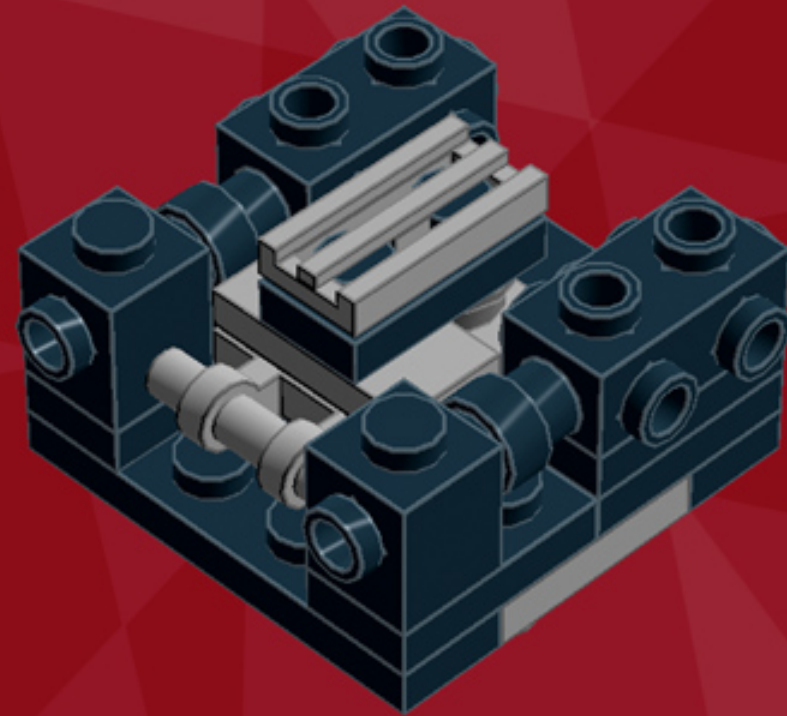

# Death Star Ornament

*A LEGO® project by Chris McVeigh*  
*[chrismcveigh.com](http://chrismcveigh.com)*

Element ID	Color	Description	Quantity
4214559	Black	Brick 1X1 W. 2 Knobs	2
473326	Black	Brick 1X1 W. 4 Knobs	4
242026	Black	Corner Plate 1X2X2	2
4523339	Black	Motor 1X2X2/3	2
302326	Black	Plate 1X2	3
371026	Black	Plate 1X4	4
403226	Black	Plate 2X2 Round	1
370926	Black	Plate 2X4, 3Xø4.9	4
6010831	Black	Round Plate 2X2 W/Eye	1
4210633	Dark Grey	Plate 1X1 Round	2

**4x**

**3x**

**2x**

***For more fun builds,  
please pop by [chrismcveigh.com](http://chrismcveigh.com),  
visit me at [facebook.com/c.mcveigh.photos](https://facebook.com/c.mcveigh.photos),  
or follow me on twitter @actionfigured***