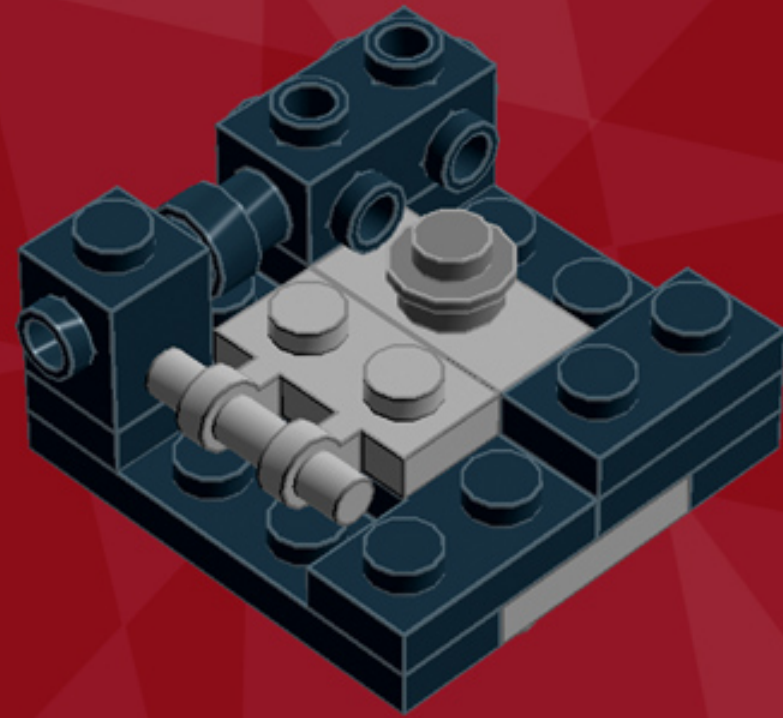

# Death Star Ornament

*A LEGO® project by Chris McVeigh*  
*[chrismcveigh.com](http://chrismcveigh.com)*

Element ID	Color	Description	Quantity
4214559	Black	Brick 1X1 W. 2 Knobs	2
473326	Black	Brick 1X1 W. 4 Knobs	4
242026	Black	Corner Plate 1X2X2	2
4523339	Black	Motor 1X2X2/3	2
302326	Black	Plate 1X2	3
371026	Black	Plate 1X4	4
403226	Black	Plate 2X2 Round	1
370926	Black	Plate 2X4, 3Xø4.9	4
6010831	Black	Round Plate 2X2 W/Eye	1
4210633	Dark Grey	Plate 1X1 Round	2

	<b>Element ID</b>	<b>Color</b>	<b>Description</b>	<b>Quantity</b>
	4211353	Light Grey	Corner Plate 1X2X2	22
	4211512	Light Grey	Parabola Ø16	1
	6030711	Light Grey	Plate 1X1 W. Up Right Holder	1
	4211398	Light Grey	Plate 1X2	16
	6066097	Light Grey	Plate 1X2 W. 1 Knob	24
	4211632	Light Grey	Plate 1X2 W. Stick	1
	4211445	Light Grey	Plate 1X4	9
	4211397	Light Grey	Plate 2X2	2
	4237084	Light Grey	Plate Modified, 1X2 W. Inverted Snap	2
	4211350	Light Grey	Radiator Grille 1X2	1

**4x**

**3x**

**2x**

***For more fun builds,  
please pop by [chrismcveigh.com](http://chrismcveigh.com),  
visit me at [facebook.com/c.mcveigh.photos](https://facebook.com/c.mcveigh.photos),  
or follow me on twitter @actionfigured***