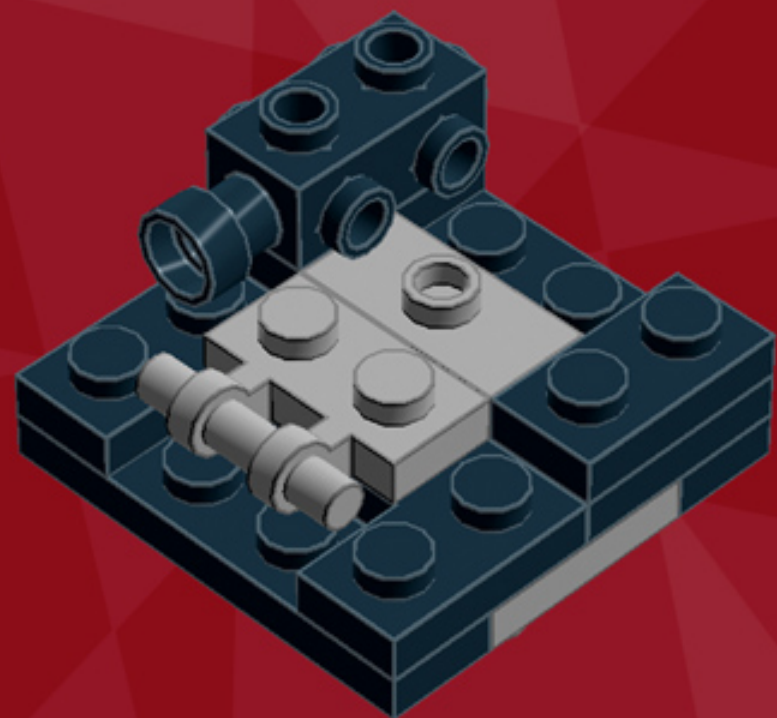

# Death Star Ornament

*A LEGO® project by Chris McVeigh*  
*[chrismcveigh.com](http://chrismcveigh.com)*

Element ID	Color	Description	Quantity
4214559	Black	Brick 1X1 W. 2 Knobs	2
473326	Black	Brick 1X1 W. 4 Knobs	4
242026	Black	Corner Plate 1X2X2	2
4523339	Black	Motor 1X2X2/3	2
302326	Black	Plate 1X2	3
371026	Black	Plate 1X4	4
403226	Black	Plate 2X2 Round	1
370926	Black	Plate 2X4, 3Xø4.9	4
6010831	Black	Round Plate 2X2 W/Eye	1
4210633	Dark Grey	Plate 1X1 Round	2

	<b>Element ID</b>	<b>Color</b>	<b>Description</b>	<b>Quantity</b>
	4211353	Light Grey	Corner Plate 1X2X2	22
	4211512	Light Grey	Parabola Ø16	1
	6030711	Light Grey	Plate 1X1 W. Up Right Holder	1
	4211398	Light Grey	Plate 1X2	16
	6066097	Light Grey	Plate 1X2 W. 1 Knob	24
	4211632	Light Grey	Plate 1X2 W. Stick	1
	4211445	Light Grey	Plate 1X4	9
	4211397	Light Grey	Plate 2X2	2
	4237084	Light Grey	Plate Modified, 1X2 W. Inverted Snap	2
	4211350	Light Grey	Radiator Grille 1X2	1

**4x**

**3x**

**2x**

***For more fun builds,  
please pop by [chrismcveigh.com](http://chrismcveigh.com),  
visit me at [facebook.com/c.mcveigh.photos](https://facebook.com/c.mcveigh.photos),  
or follow me on twitter @actionfigured***