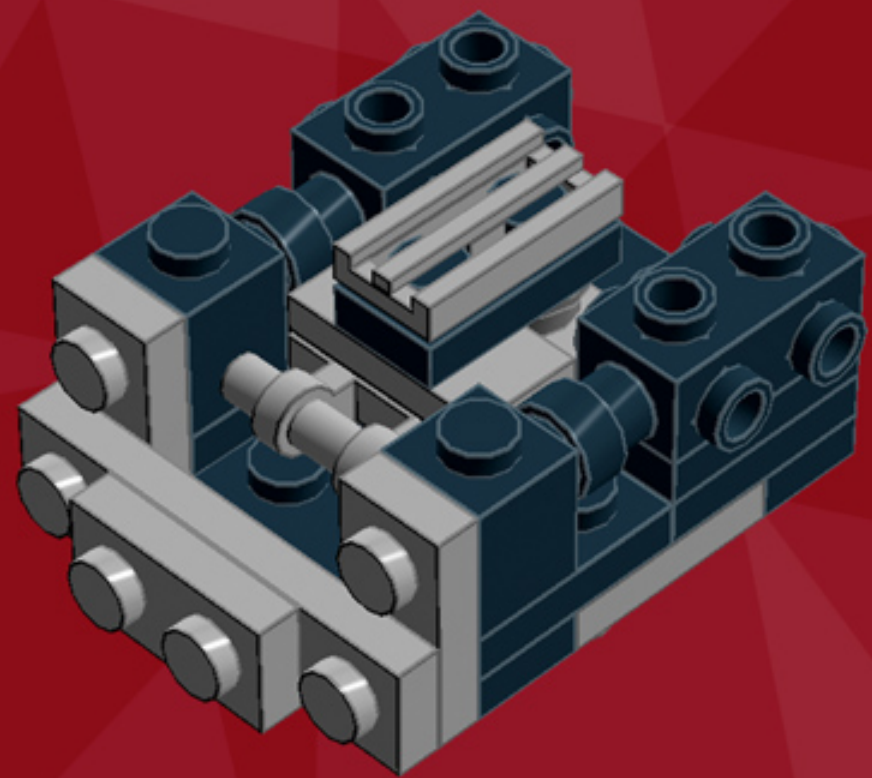

# Death Star Ornament

*A LEGO® project by Chris McVeigh*  
*[chrismcveigh.com](http://chrismcveigh.com)*

Element ID	Color	Description	Quantity
4214559	Black	Brick 1X1 W. 2 Knobs	2
473326	Black	Brick 1X1 W. 4 Knobs	4
242026	Black	Corner Plate 1X2X2	2
4523339	Black	Motor 1X2X2/3	2
302326	Black	Plate 1X2	3
371026	Black	Plate 1X4	4
403226	Black	Plate 2X2 Round	1
370926	Black	Plate 2X4, 3Xø4.9	4
6010831	Black	Round Plate 2X2 W/Eye	1
4210633	Dark Grey	Plate 1X1 Round	2

**4x**

**3x**

**2x**

***For more fun builds,  
please pop by [chrismcveigh.com](http://chrismcveigh.com),  
visit me at [facebook.com/c.mcveigh.photos](https://facebook.com/c.mcveigh.photos),  
or follow me on twitter @actionfigured***