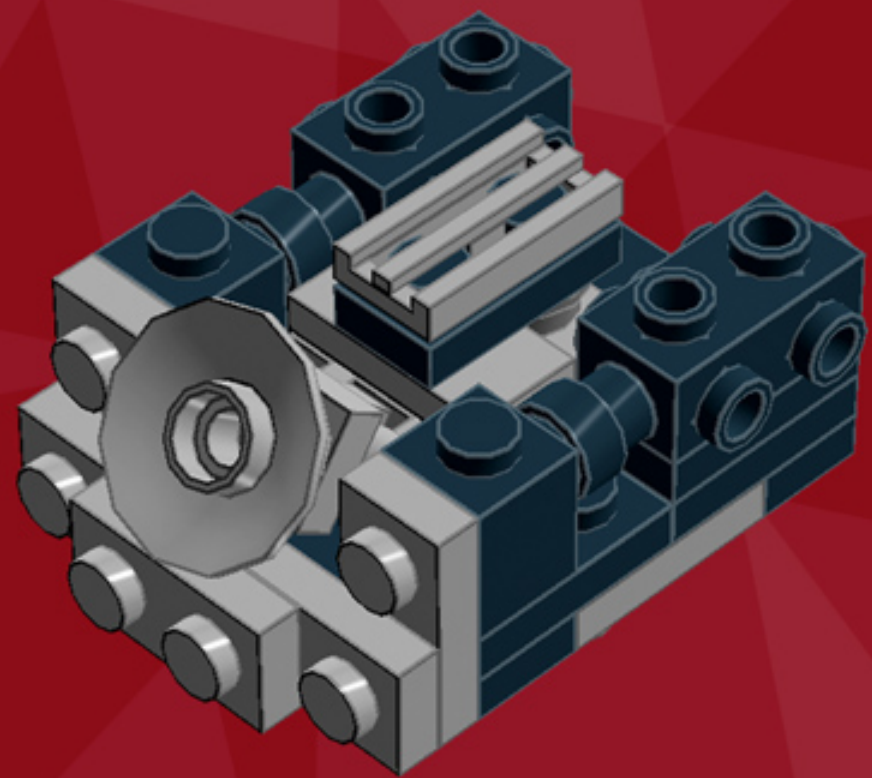

# Death Star Ornament

*A LEGO® project by Chris McVeigh*  
*[chrismcveigh.com](http://chrismcveigh.com)*

Element ID	Color	Description	Quantity
4214559	Black	Brick 1X1 W. 2 Knobs	2
473326	Black	Brick 1X1 W. 4 Knobs	4
242026	Black	Corner Plate 1X2X2	2
4523339	Black	Motor 1X2X2/3	2
302326	Black	Plate 1X2	3
371026	Black	Plate 1X4	4
403226	Black	Plate 2X2 Round	1
370926	Black	Plate 2X4, 3Xø4.9	4
6010831	Black	Round Plate 2X2 W/Eye	1
4210633	Dark Grey	Plate 1X1 Round	2

**4x**

**3x**

**2x**

***For more fun builds,  
please pop by [chrismcveigh.com](http://chrismcveigh.com),  
visit me at [facebook.com/c.mcveigh.photos](https://facebook.com/c.mcveigh.photos),  
or follow me on twitter @actionfigured***