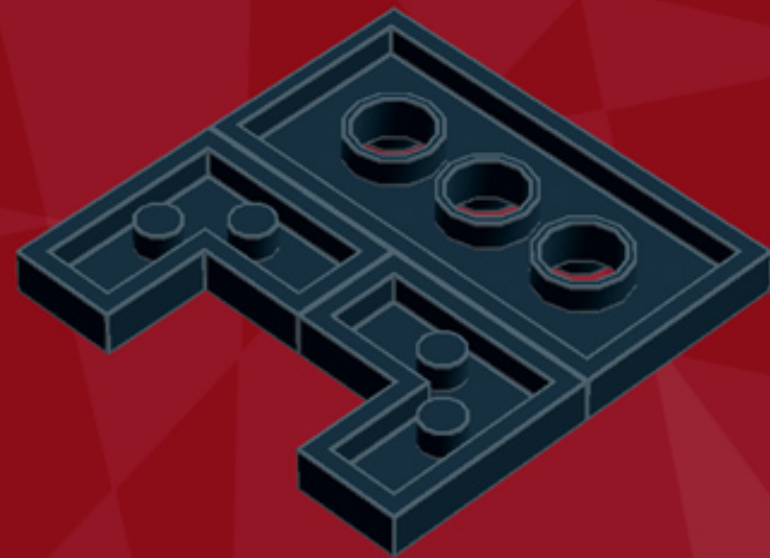

# Death Star Ornament

*A LEGO® project by Chris McVeigh*  
*[chrismcveigh.com](http://chrismcveigh.com)*

Element ID	Color	Description	Quantity
4214559	Black	Brick 1X1 W. 2 Knobs	2
473326	Black	Brick 1X1 W. 4 Knobs	4
242026	Black	Corner Plate 1X2X2	2
4523339	Black	Motor 1X2X2/3	2
302326	Black	Plate 1X2	3
371026	Black	Plate 1X4	4
403226	Black	Plate 2X2 Round	1
370926	Black	Plate 2X4, 3Xø4.9	4
6010831	Black	Round Plate 2X2 W/Eye	1
4210633	Dark Grey	Plate 1X1 Round	2

	<b>Element ID</b>	<b>Color</b>	<b>Description</b>	<b>Quantity</b>
	4211353	Light Grey	Corner Plate 1X2X2	22
	4211512	Light Grey	Parabola Ø16	1
	6030711	Light Grey	Plate 1X1 W. Up Right Holder	1
	4211398	Light Grey	Plate 1X2	16
	6066097	Light Grey	Plate 1X2 W. 1 Knob	24
	4211632	Light Grey	Plate 1X2 W. Stick	1
	4211445	Light Grey	Plate 1X4	9
	4211397	Light Grey	Plate 2X2	2
	4237084	Light Grey	Plate Modified, 1X2 W. Inverted Snap	2
	4211350	Light Grey	Radiator Grille 1X2	1

**4x**

**3x**

**2x**

***For more fun builds,  
please pop by [chrismcveigh.com](http://chrismcveigh.com),  
visit me at [facebook.com/c.mcveigh.photos](https://facebook.com/c.mcveigh.photos),  
or follow me on twitter @actionfigured***