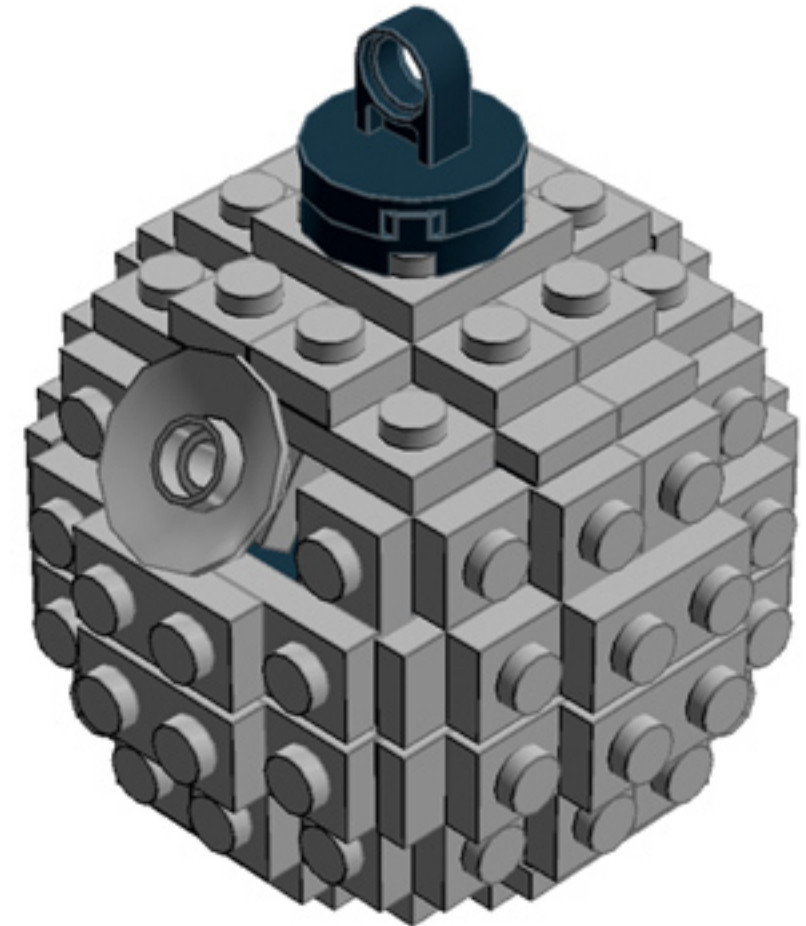

# Death Star Ornament

*A LEGO® project by Chris McVeigh*  
*[chrismcveigh.com](http://chrismcveigh.com)*

Element ID	Color	Description	Quantity
4214559	Black	Brick 1X1 W. 2 Knobs	2
473326	Black	Brick 1X1 W. 4 Knobs	4
242026	Black	Corner Plate 1X2X2	2
4523339	Black	Motor 1X2X2/3	2
302326	Black	Plate 1X2	3
371026	Black	Plate 1X4	4
403226	Black	Plate 2X2 Round	1
370926	Black	Plate 2X4, 3Xø4.9	4
6010831	Black	Round Plate 2X2 W/Eye	1
4210633	Dark Grey	Plate 1X1 Round	2

	<b>Element ID</b>	<b>Color</b>	<b>Description</b>	<b>Quantity</b>
	4211353	Light Grey	Corner Plate 1X2X2	22
	4211512	Light Grey	Parabola Ø16	1
	6030711	Light Grey	Plate 1X1 W. Up Right Holder	1
	4211398	Light Grey	Plate 1X2	16
	6066097	Light Grey	Plate 1X2 W. 1 Knob	24
	4211632	Light Grey	Plate 1X2 W. Stick	1
	4211445	Light Grey	Plate 1X4	9
	4211397	Light Grey	Plate 2X2	2
	4237084	Light Grey	Plate Modified, 1X2 W. Inverted Snap	2
	4211350	Light Grey	Radiator Grille 1X2	1