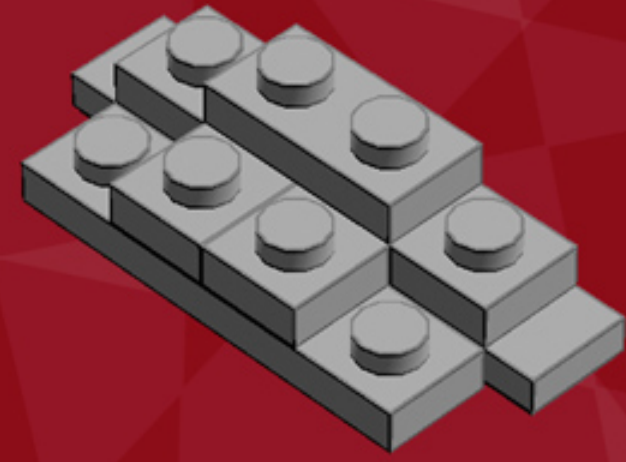

# Death Star Ornament

*A LEGO® project by Chris McVeigh*  
*[chrismcveigh.com](http://chrismcveigh.com)*

Element ID	Color	Description	Quantity
4214559	Black	Brick 1X1 W. 2 Knobs	2
473326	Black	Brick 1X1 W. 4 Knobs	4
242026	Black	Corner Plate 1X2X2	2
4523339	Black	Motor 1X2X2/3	2
302326	Black	Plate 1X2	3
371026	Black	Plate 1X4	4
403226	Black	Plate 2X2 Round	1
370926	Black	Plate 2X4, 3Xø4.9	4
6010831	Black	Round Plate 2X2 W/Eye	1
4210633	Dark Grey	Plate 1X1 Round	2

	<b>Element ID</b>	<b>Color</b>	<b>Description</b>	<b>Quantity</b>
	4211353	Light Grey	Corner Plate 1X2X2	22
	4211512	Light Grey	Parabola Ø16	1
	6030711	Light Grey	Plate 1X1 W. Up Right Holder	1
	4211398	Light Grey	Plate 1X2	16
	6066097	Light Grey	Plate 1X2 W. 1 Knob	24
	4211632	Light Grey	Plate 1X2 W. Stick	1
	4211445	Light Grey	Plate 1X4	9
	4211397	Light Grey	Plate 2X2	2
	4237084	Light Grey	Plate Modified, 1X2 W. Inverted Snap	2
	4211350	Light Grey	Radiator Grille 1X2	1