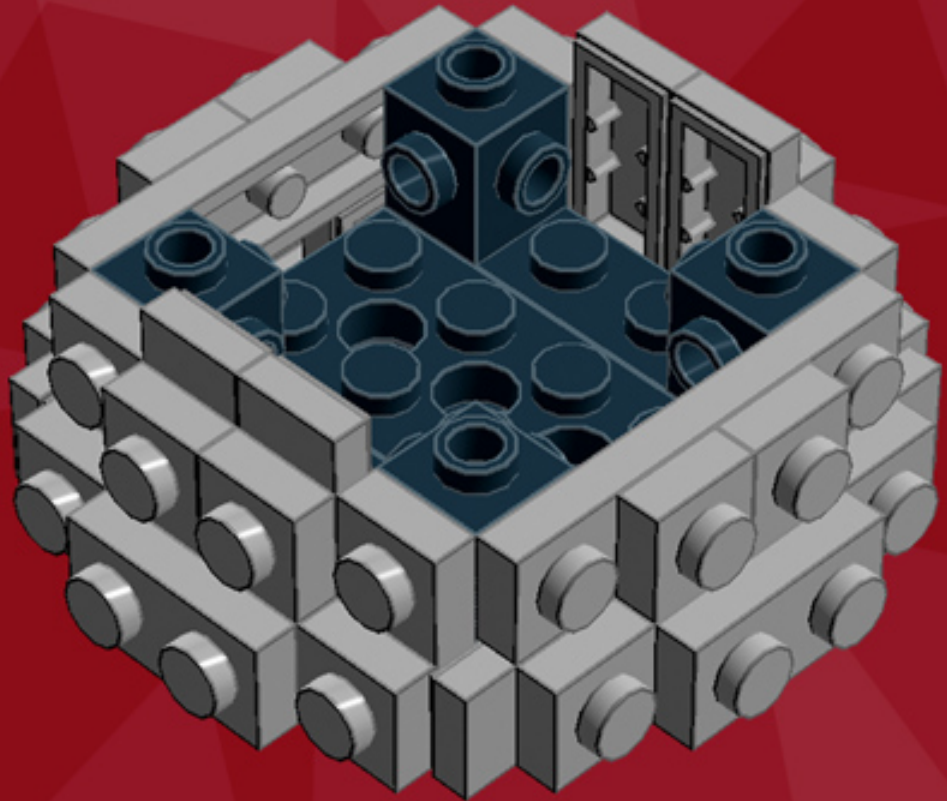

# Death Star Ornament

*A LEGO® project by Chris McVeigh*  
*[chrismcveigh.com](http://chrismcveigh.com)*

Element ID	Color	Description	Quantity
4214559	Black	Brick 1X1 W. 2 Knobs	2
473326	Black	Brick 1X1 W. 4 Knobs	4
242026	Black	Corner Plate 1X2X2	2
4523339	Black	Motor 1X2X2/3	2
302326	Black	Plate 1X2	3
371026	Black	Plate 1X4	4
403226	Black	Plate 2X2 Round	1
370926	Black	Plate 2X4, 3Xø4.9	4
6010831	Black	Round Plate 2X2 W/Eye	1
4210633	Dark Grey	Plate 1X1 Round	2

	<b>Element ID</b>	<b>Color</b>	<b>Description</b>	<b>Quantity</b>
	4211353	Light Grey	Corner Plate 1X2X2	22
	4211512	Light Grey	Parabola Ø16	1
	6030711	Light Grey	Plate 1X1 W. Up Right Holder	1
	4211398	Light Grey	Plate 1X2	16
	6066097	Light Grey	Plate 1X2 W. 1 Knob	24
	4211632	Light Grey	Plate 1X2 W. Stick	1
	4211445	Light Grey	Plate 1X4	9
	4211397	Light Grey	Plate 2X2	2
	4237084	Light Grey	Plate Modified, 1X2 W. Inverted Snap	2
	4211350	Light Grey	Radiator Grille 1X2	1

**4x**

**3x**

**2x**

***For more fun builds,  
please pop by [chrismcveigh.com](http://chrismcveigh.com),  
visit me at [facebook.com/c.mcveigh.photos](https://facebook.com/c.mcveigh.photos),  
or follow me on twitter @actionfigured***