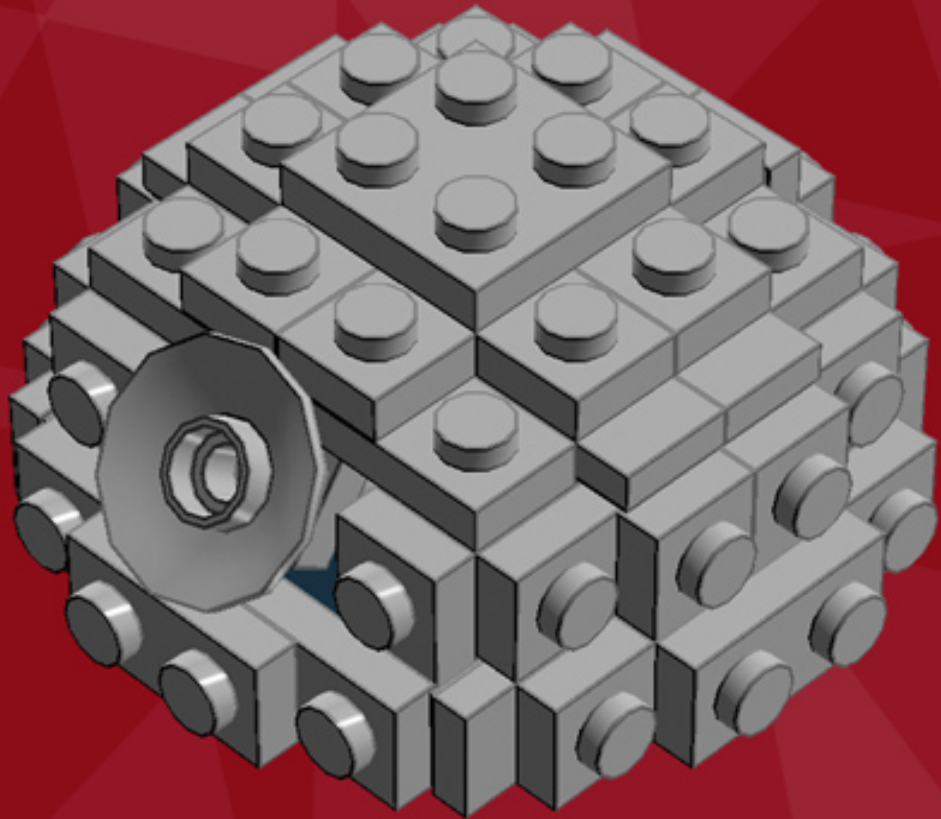

# Death Star Ornament

*A LEGO® project by Chris McVeigh*  
*[chrismcveigh.com](http://chrismcveigh.com)*

Element ID	Color	Description	Quantity
4214559	Black	Brick 1X1 W. 2 Knobs	2
473326	Black	Brick 1X1 W. 4 Knobs	4
242026	Black	Corner Plate 1X2X2	2
4523339	Black	Motor 1X2X2/3	2
302326	Black	Plate 1X2	3
371026	Black	Plate 1X4	4
403226	Black	Plate 2X2 Round	1
370926	Black	Plate 2X4, 3Xø4.9	4
6010831	Black	Round Plate 2X2 W/Eye	1
4210633	Dark Grey	Plate 1X1 Round	2

	<b>Element ID</b>	<b>Color</b>	<b>Description</b>	<b>Quantity</b>
	4211353	Light Grey	Corner Plate 1X2X2	22
	4211512	Light Grey	Parabola Ø16	1
	6030711	Light Grey	Plate 1X1 W. Up Right Holder	1
	4211398	Light Grey	Plate 1X2	16
	6066097	Light Grey	Plate 1X2 W. 1 Knob	24
	4211632	Light Grey	Plate 1X2 W. Stick	1
	4211445	Light Grey	Plate 1X4	9
	4211397	Light Grey	Plate 2X2	2
	4237084	Light Grey	Plate Modified, 1X2 W. Inverted Snap	2
	4211350	Light Grey	Radiator Grille 1X2	1

**4x**

**3x**

**2x**

***For more fun builds,  
please pop by [chrismcveigh.com](http://chrismcveigh.com),  
visit me at [facebook.com/c.mcveigh.photos](https://facebook.com/c.mcveigh.photos),  
or follow me on twitter @actionfigured***