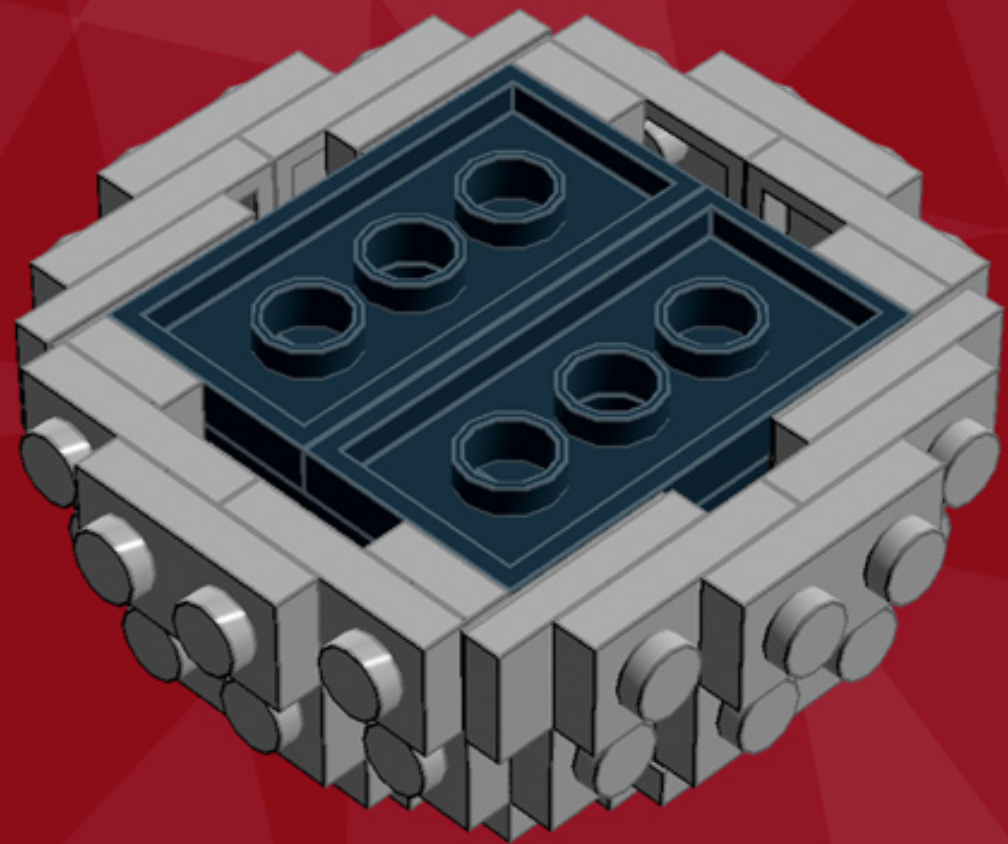

# Death Star Ornament

*A LEGO® project by Chris McVeigh*  
*[chrismcveigh.com](http://chrismcveigh.com)*

Element ID	Color	Description	Quantity
4214559	Black	Brick 1X1 W. 2 Knobs	2
473326	Black	Brick 1X1 W. 4 Knobs	4
242026	Black	Corner Plate 1X2X2	2
4523339	Black	Motor 1X2X2/3	2
302326	Black	Plate 1X2	3
371026	Black	Plate 1X4	4
403226	Black	Plate 2X2 Round	1
370926	Black	Plate 2X4, 3Xø4.9	4
6010831	Black	Round Plate 2X2 W/Eye	1
4210633	Dark Grey	Plate 1X1 Round	2

	<b>Element ID</b>	<b>Color</b>	<b>Description</b>	<b>Quantity</b>
	4211353	Light Grey	Corner Plate 1X2X2	22
	4211512	Light Grey	Parabola Ø16	1
	6030711	Light Grey	Plate 1X1 W. Up Right Holder	1
	4211398	Light Grey	Plate 1X2	16
	6066097	Light Grey	Plate 1X2 W. 1 Knob	24
	4211632	Light Grey	Plate 1X2 W. Stick	1
	4211445	Light Grey	Plate 1X4	9
	4211397	Light Grey	Plate 2X2	2
	4237084	Light Grey	Plate Modified, 1X2 W. Inverted Snap	2
	4211350	Light Grey	Radiator Grille 1X2	1

**4x**

**3x**

**2x**

***For more fun builds,  
please pop by [chrismcveigh.com](http://chrismcveigh.com),  
visit me at [facebook.com/c.mcveigh.photos](https://facebook.com/c.mcveigh.photos),  
or follow me on twitter @actionfigured***