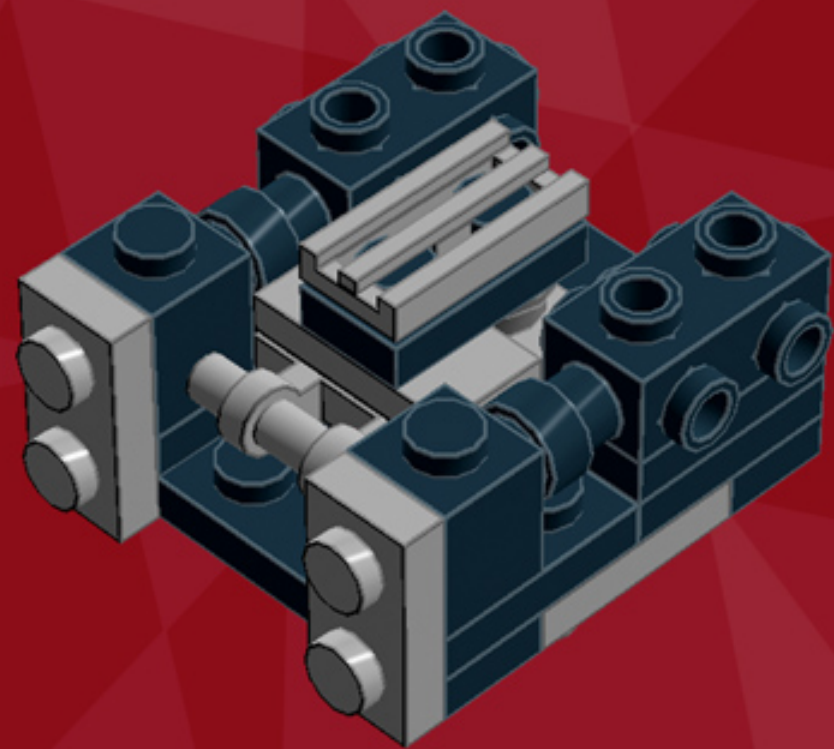

# Death Star Ornament

*A LEGO® project by Chris McVeigh*  
*[chrismcveigh.com](http://chrismcveigh.com)*

Element ID	Color	Description	Quantity
4214559	Black	Brick 1X1 W. 2 Knobs	2
473326	Black	Brick 1X1 W. 4 Knobs	4
242026	Black	Corner Plate 1X2X2	2
4523339	Black	Motor 1X2X2/3	2
302326	Black	Plate 1X2	3
371026	Black	Plate 1X4	4
403226	Black	Plate 2X2 Round	1
370926	Black	Plate 2X4, 3Xø4.9	4
6010831	Black	Round Plate 2X2 W/Eye	1
4210633	Dark Grey	Plate 1X1 Round	2

**4x**

**3x**

**2x**

***For more fun builds,  
please pop by [chrismcveigh.com](http://chrismcveigh.com),  
visit me at [facebook.com/c.mcveigh.photos](https://facebook.com/c.mcveigh.photos),  
or follow me on twitter @actionfigured***