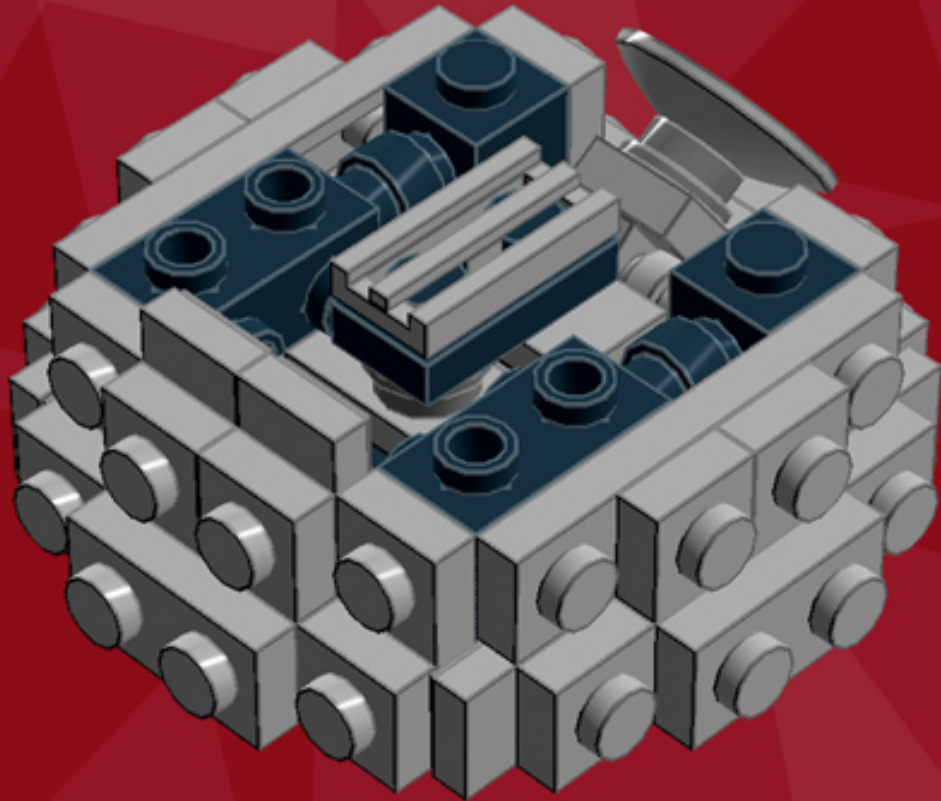

# Death Star Ornament

*A LEGO® project by Chris McVeigh*  
*[chrismcveigh.com](http://chrismcveigh.com)*

Element ID	Color	Description	Quantity
4214559	Black	Brick 1X1 W. 2 Knobs	2
473326	Black	Brick 1X1 W. 4 Knobs	4
242026	Black	Corner Plate 1X2X2	2
4523339	Black	Motor 1X2X2/3	2
302326	Black	Plate 1X2	3
371026	Black	Plate 1X4	4
403226	Black	Plate 2X2 Round	1
370926	Black	Plate 2X4, 3Xø4.9	4
6010831	Black	Round Plate 2X2 W/Eye	1
4210633	Dark Grey	Plate 1X1 Round	2

	<b>Element ID</b>	<b>Color</b>	<b>Description</b>	<b>Quantity</b>
	4211353	Light Grey	Corner Plate 1X2X2	22
	4211512	Light Grey	Parabola Ø16	1
	6030711	Light Grey	Plate 1X1 W. Up Right Holder	1
	4211398	Light Grey	Plate 1X2	16
	6066097	Light Grey	Plate 1X2 W. 1 Knob	24
	4211632	Light Grey	Plate 1X2 W. Stick	1
	4211445	Light Grey	Plate 1X4	9
	4211397	Light Grey	Plate 2X2	2
	4237084	Light Grey	Plate Modified, 1X2 W. Inverted Snap	2
	4211350	Light Grey	Radiator Grille 1X2	1

**4x**

**3x**

**2x**

***For more fun builds,  
please pop by [chrismcveigh.com](http://chrismcveigh.com),  
visit me at [facebook.com/c.mcveigh.photos](https://facebook.com/c.mcveigh.photos),  
or follow me on twitter @actionfigured***