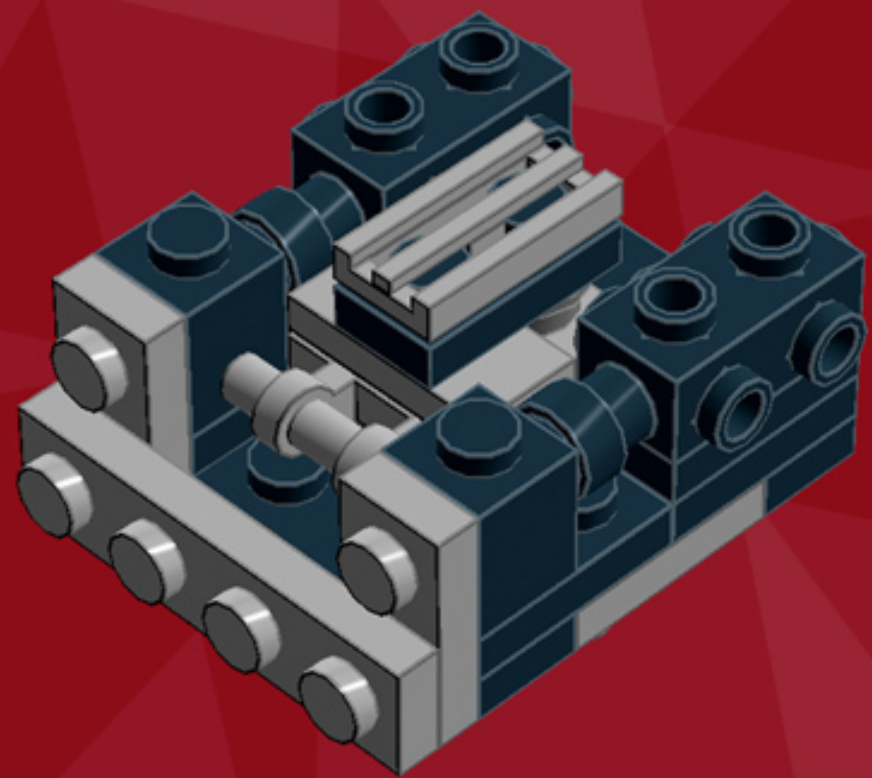

# Death Star Ornament

*A LEGO® project by Chris McVeigh*  
*[chrismcveigh.com](http://chrismcveigh.com)*

Element ID	Color	Description	Quantity
4214559	Black	Brick 1X1 W. 2 Knobs	2
473326	Black	Brick 1X1 W. 4 Knobs	4
242026	Black	Corner Plate 1X2X2	2
4523339	Black	Motor 1X2X2/3	2
302326	Black	Plate 1X2	3
371026	Black	Plate 1X4	4
403226	Black	Plate 2X2 Round	1
370926	Black	Plate 2X4, 3Xø4.9	4
6010831	Black	Round Plate 2X2 W/Eye	1
4210633	Dark Grey	Plate 1X1 Round	2

**4x**

**3x**

**2x**

***For more fun builds,  
please pop by [chrismcveigh.com](http://chrismcveigh.com),  
visit me at [facebook.com/c.mcveigh.photos](https://facebook.com/c.mcveigh.photos),  
or follow me on twitter @actionfigured***