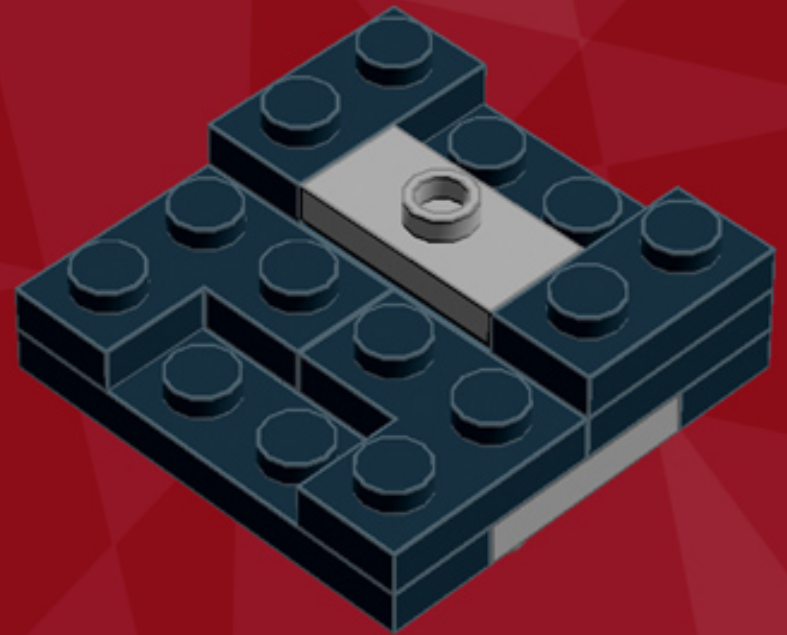

# Death Star Ornament

*A LEGO® project by Chris McVeigh*  
*[chrismcveigh.com](http://chrismcveigh.com)*

Element ID	Color	Description	Quantity
4214559	Black	Brick 1X1 W. 2 Knobs	2
473326	Black	Brick 1X1 W. 4 Knobs	4
242026	Black	Corner Plate 1X2X2	2
4523339	Black	Motor 1X2X2/3	2
302326	Black	Plate 1X2	3
371026	Black	Plate 1X4	4
403226	Black	Plate 2X2 Round	1
370926	Black	Plate 2X4, 3Xø4.9	4
6010831	Black	Round Plate 2X2 W/Eye	1
4210633	Dark Grey	Plate 1X1 Round	2

**4x**

**3x**

**2x**

***For more fun builds,  
please pop by [chrismcveigh.com](http://chrismcveigh.com),  
visit me at [facebook.com/c.mcveigh.photos](https://facebook.com/c.mcveigh.photos),  
or follow me on twitter @actionfigured***