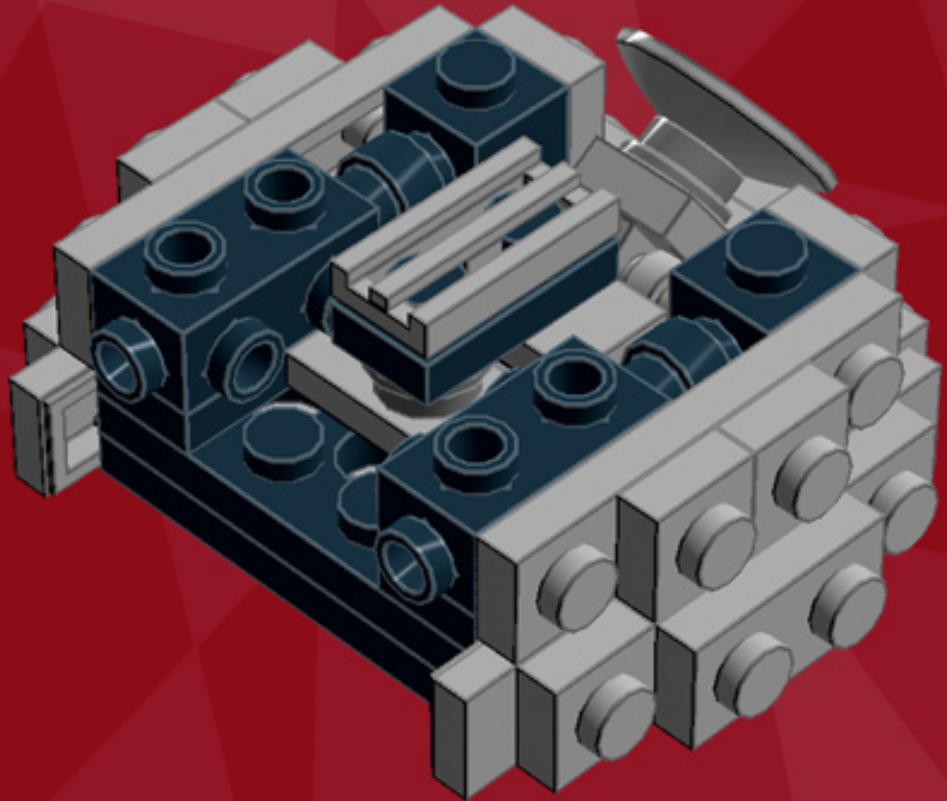

# Death Star Ornament

*A LEGO® project by Chris McVeigh*  
*[chrismcveigh.com](http://chrismcveigh.com)*

Element ID	Color	Description	Quantity
4214559	Black	Brick 1X1 W. 2 Knobs	2
473326	Black	Brick 1X1 W. 4 Knobs	4
242026	Black	Corner Plate 1X2X2	2
4523339	Black	Motor 1X2X2/3	2
302326	Black	Plate 1X2	3
371026	Black	Plate 1X4	4
403226	Black	Plate 2X2 Round	1
370926	Black	Plate 2X4, 3Xø4.9	4
6010831	Black	Round Plate 2X2 W/Eye	1
4210633	Dark Grey	Plate 1X1 Round	2

	<b>Element ID</b>	<b>Color</b>	<b>Description</b>	<b>Quantity</b>
	4211353	Light Grey	Corner Plate 1X2X2	22
	4211512	Light Grey	Parabola Ø16	1
	6030711	Light Grey	Plate 1X1 W. Up Right Holder	1
	4211398	Light Grey	Plate 1X2	16
	6066097	Light Grey	Plate 1X2 W. 1 Knob	24
	4211632	Light Grey	Plate 1X2 W. Stick	1
	4211445	Light Grey	Plate 1X4	9
	4211397	Light Grey	Plate 2X2	2
	4237084	Light Grey	Plate Modified, 1X2 W. Inverted Snap	2
	4211350	Light Grey	Radiator Grille 1X2	1

**4x**

**3x**

**2x**

***For more fun builds,  
please pop by [chrismcveigh.com](http://chrismcveigh.com),  
visit me at [facebook.com/c.mcveigh.photos](https://facebook.com/c.mcveigh.photos),  
or follow me on twitter @actionfigured***