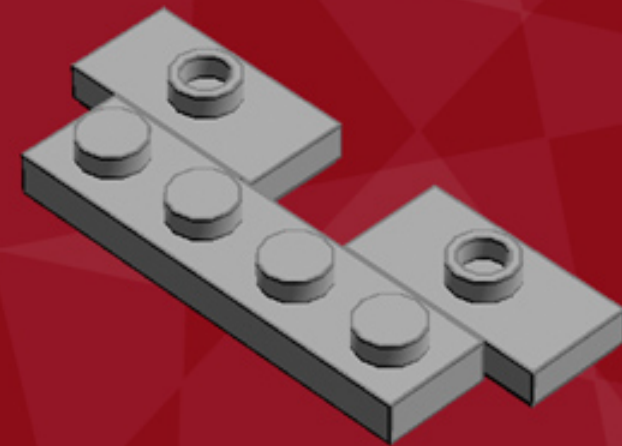

# Death Star Ornament

*A LEGO® project by Chris McVeigh*  
*[chrismcveigh.com](http://chrismcveigh.com)*

Element ID	Color	Description	Quantity
4214559	Black	Brick 1X1 W. 2 Knobs	2
473326	Black	Brick 1X1 W. 4 Knobs	4
242026	Black	Corner Plate 1X2X2	2
4523339	Black	Motor 1X2X2/3	2
302326	Black	Plate 1X2	3
371026	Black	Plate 1X4	4
403226	Black	Plate 2X2 Round	1
370926	Black	Plate 2X4, 3Xø4.9	4
6010831	Black	Round Plate 2X2 W/Eye	1
4210633	Dark Grey	Plate 1X1 Round	2

	<b>Element ID</b>	<b>Color</b>	<b>Description</b>	<b>Quantity</b>
	4211353	Light Grey	Corner Plate 1X2X2	22
	4211512	Light Grey	Parabola Ø16	1
	6030711	Light Grey	Plate 1X1 W. Up Right Holder	1
	4211398	Light Grey	Plate 1X2	16
	6066097	Light Grey	Plate 1X2 W. 1 Knob	24
	4211632	Light Grey	Plate 1X2 W. Stick	1
	4211445	Light Grey	Plate 1X4	9
	4211397	Light Grey	Plate 2X2	2
	4237084	Light Grey	Plate Modified, 1X2 W. Inverted Snap	2
	4211350	Light Grey	Radiator Grille 1X2	1