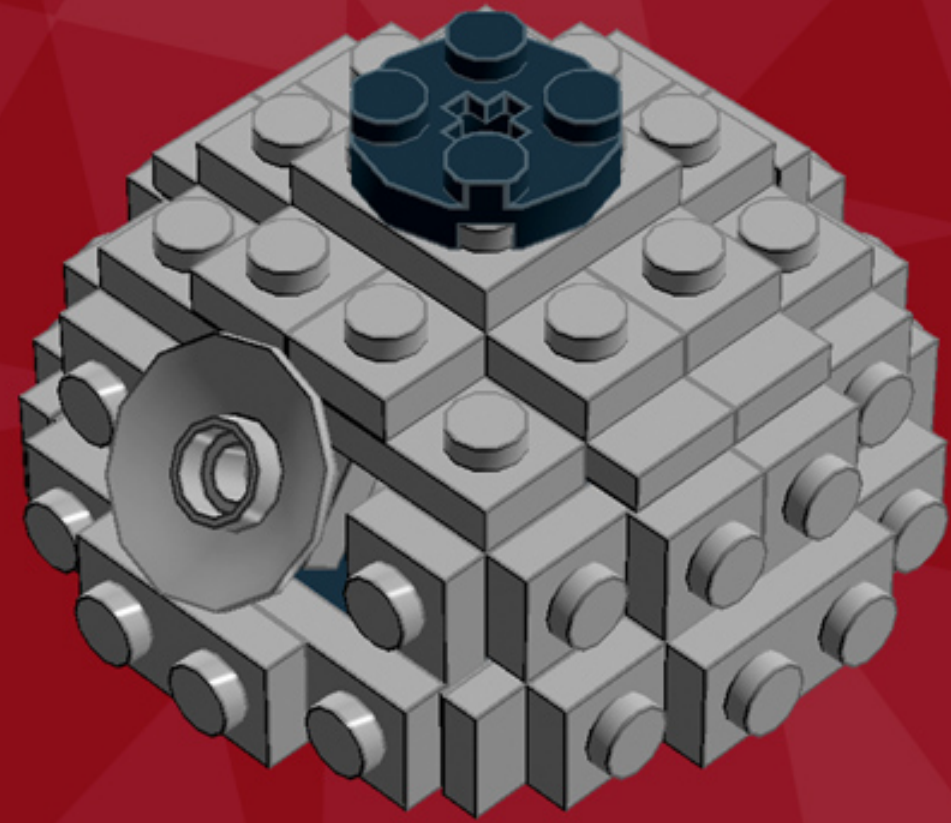

# Death Star Ornament

*A LEGO® project by Chris McVeigh*  
*[chrismcveigh.com](http://chrismcveigh.com)*

Element ID	Color	Description	Quantity
4214559	Black	Brick 1X1 W. 2 Knobs	2
473326	Black	Brick 1X1 W. 4 Knobs	4
242026	Black	Corner Plate 1X2X2	2
4523339	Black	Motor 1X2X2/3	2
302326	Black	Plate 1X2	3
371026	Black	Plate 1X4	4
403226	Black	Plate 2X2 Round	1
370926	Black	Plate 2X4, 3Xø4.9	4
6010831	Black	Round Plate 2X2 W/Eye	1
4210633	Dark Grey	Plate 1X1 Round	2

	<b>Element ID</b>	<b>Color</b>	<b>Description</b>	<b>Quantity</b>
	4211353	Light Grey	Corner Plate 1X2X2	22
	4211512	Light Grey	Parabola Ø16	1
	6030711	Light Grey	Plate 1X1 W. Up Right Holder	1
	4211398	Light Grey	Plate 1X2	16
	6066097	Light Grey	Plate 1X2 W. 1 Knob	24
	4211632	Light Grey	Plate 1X2 W. Stick	1
	4211445	Light Grey	Plate 1X4	9
	4211397	Light Grey	Plate 2X2	2
	4237084	Light Grey	Plate Modified, 1X2 W. Inverted Snap	2
	4211350	Light Grey	Radiator Grille 1X2	1

**4x**

**3x**

**2x**

***For more fun builds,  
please pop by [chrismcveigh.com](http://chrismcveigh.com),  
visit me at [facebook.com/c.mcveigh.photos](https://facebook.com/c.mcveigh.photos),  
or follow me on twitter @actionfigured***