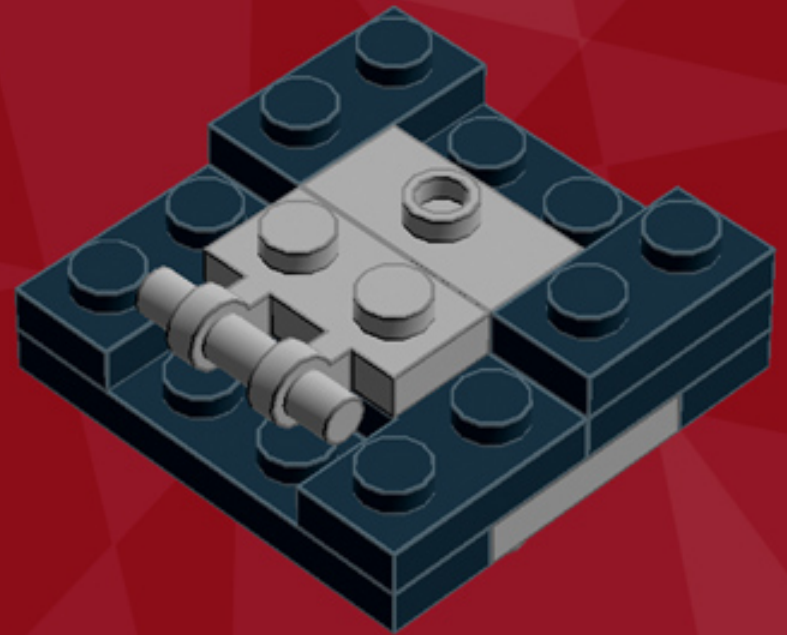

# Death Star Ornament

*A LEGO® project by Chris McVeigh*  
*[chrismcveigh.com](http://chrismcveigh.com)*

Element ID	Color	Description	Quantity
4214559	Black	Brick 1X1 W. 2 Knobs	2
473326	Black	Brick 1X1 W. 4 Knobs	4
242026	Black	Corner Plate 1X2X2	2
4523339	Black	Motor 1X2X2/3	2
302326	Black	Plate 1X2	3
371026	Black	Plate 1X4	4
403226	Black	Plate 2X2 Round	1
370926	Black	Plate 2X4, 3Xø4.9	4
6010831	Black	Round Plate 2X2 W/Eye	1
4210633	Dark Grey	Plate 1X1 Round	2

**4x**

**3x**

**2x**

***For more fun builds,  
please pop by [chrismcveigh.com](http://chrismcveigh.com),  
visit me at [facebook.com/c.mcveigh.photos](https://facebook.com/c.mcveigh.photos),  
or follow me on twitter @actionfigured***