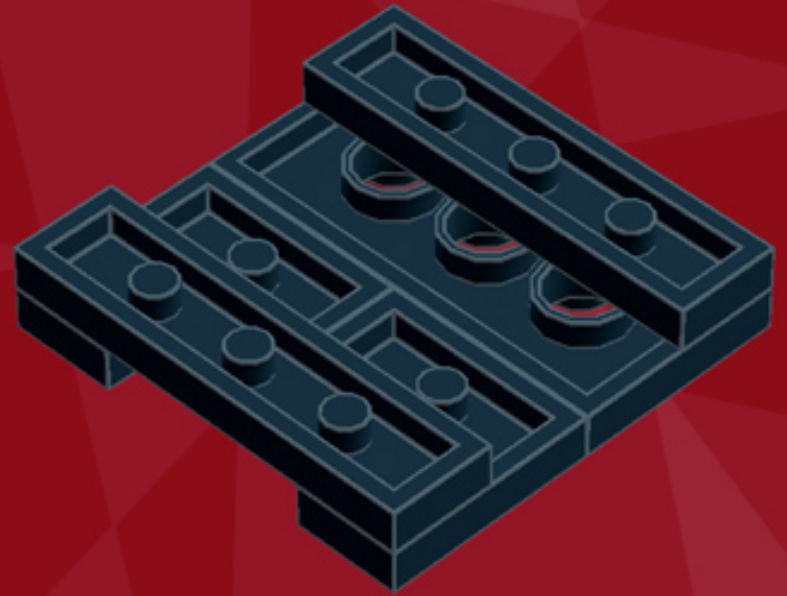

# Death Star Ornament

*A LEGO® project by Chris McVeigh*  
*[chrismcveigh.com](http://chrismcveigh.com)*

Element ID	Color	Description	Quantity
4214559	Black	Brick 1X1 W. 2 Knobs	2
473326	Black	Brick 1X1 W. 4 Knobs	4
242026	Black	Corner Plate 1X2X2	2
4523339	Black	Motor 1X2X2/3	2
302326	Black	Plate 1X2	3
371026	Black	Plate 1X4	4
403226	Black	Plate 2X2 Round	1
370926	Black	Plate 2X4, 3Xø4.9	4
6010831	Black	Round Plate 2X2 W/Eye	1
4210633	Dark Grey	Plate 1X1 Round	2

	<b>Element ID</b>	<b>Color</b>	<b>Description</b>	<b>Quantity</b>
	4211353	Light Grey	Corner Plate 1X2X2	22
	4211512	Light Grey	Parabola Ø16	1
	6030711	Light Grey	Plate 1X1 W. Up Right Holder	1
	4211398	Light Grey	Plate 1X2	16
	6066097	Light Grey	Plate 1X2 W. 1 Knob	24
	4211632	Light Grey	Plate 1X2 W. Stick	1
	4211445	Light Grey	Plate 1X4	9
	4211397	Light Grey	Plate 2X2	2
	4237084	Light Grey	Plate Modified, 1X2 W. Inverted Snap	2
	4211350	Light Grey	Radiator Grille 1X2	1

**4x**

**3x**

**2x**

***For more fun builds,  
please pop by [chrismcveigh.com](http://chrismcveigh.com),  
visit me at [facebook.com/c.mcveigh.photos](https://facebook.com/c.mcveigh.photos),  
or follow me on twitter @actionfigured***