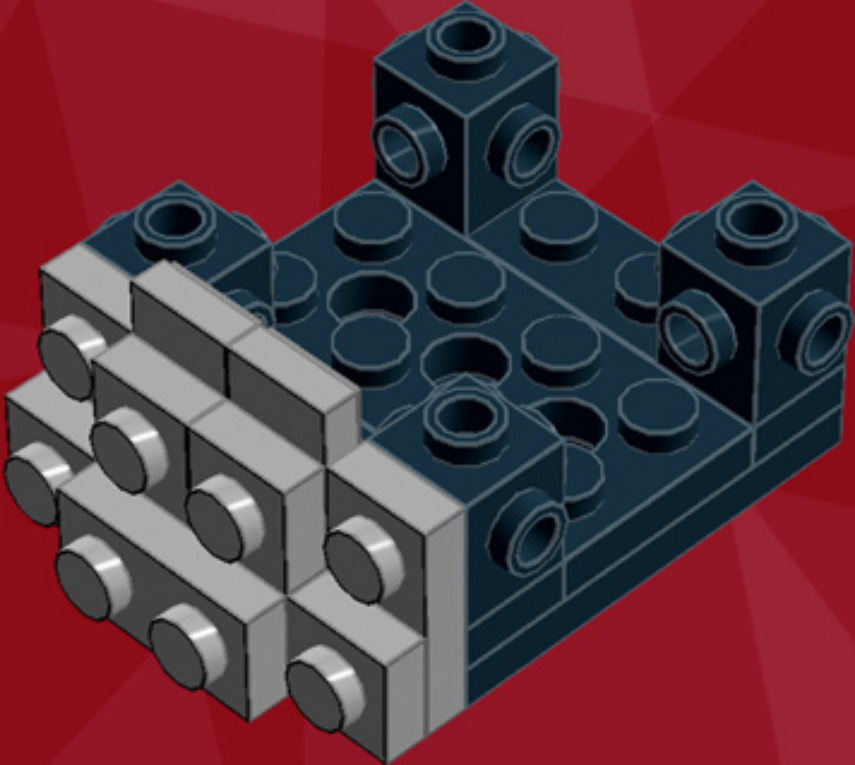

# Death Star Ornament

*A LEGO® project by Chris McVeigh*  
*[chrismcveigh.com](http://chrismcveigh.com)*

Element ID	Color	Description	Quantity
4214559	Black	Brick 1X1 W. 2 Knobs	2
473326	Black	Brick 1X1 W. 4 Knobs	4
242026	Black	Corner Plate 1X2X2	2
4523339	Black	Motor 1X2X2/3	2
302326	Black	Plate 1X2	3
371026	Black	Plate 1X4	4
403226	Black	Plate 2X2 Round	1
370926	Black	Plate 2X4, 3Xø4.9	4
6010831	Black	Round Plate 2X2 W/Eye	1
4210633	Dark Grey	Plate 1X1 Round	2

**4x**

**3x**

**2x**

***For more fun builds,  
please pop by [chrismcveigh.com](http://chrismcveigh.com),  
visit me at [facebook.com/c.mcveigh.photos](https://facebook.com/c.mcveigh.photos),  
or follow me on twitter @actionfigured***