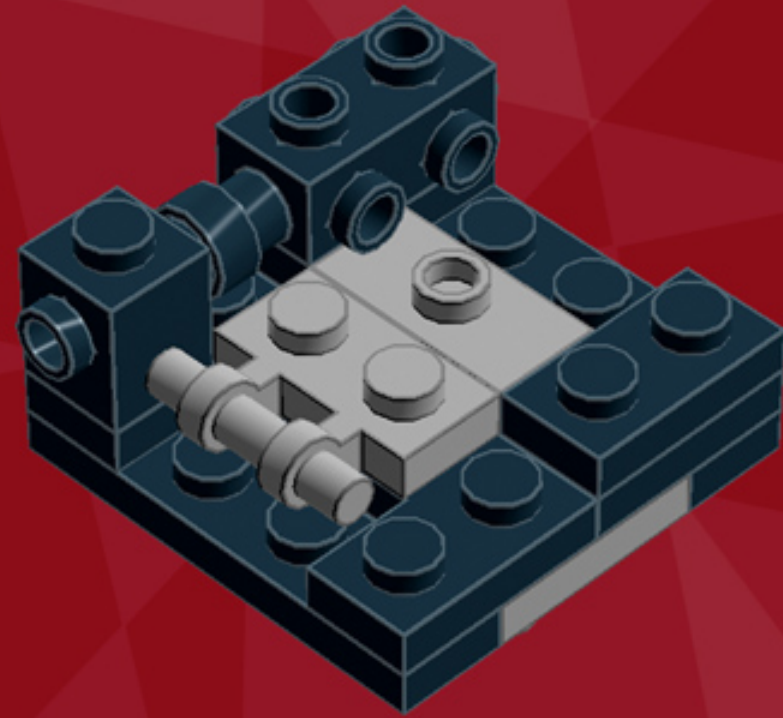

# Death Star Ornament

*A LEGO® project by Chris McVeigh*  
*[chrismcveigh.com](http://chrismcveigh.com)*

Element ID	Color	Description	Quantity
4214559	Black	Brick 1X1 W. 2 Knobs	2
473326	Black	Brick 1X1 W. 4 Knobs	4
242026	Black	Corner Plate 1X2X2	2
4523339	Black	Motor 1X2X2/3	2
302326	Black	Plate 1X2	3
371026	Black	Plate 1X4	4
403226	Black	Plate 2X2 Round	1
370926	Black	Plate 2X4, 3Xø4.9	4
6010831	Black	Round Plate 2X2 W/Eye	1
4210633	Dark Grey	Plate 1X1 Round	2

	<b>Element ID</b>	<b>Color</b>	<b>Description</b>	<b>Quantity</b>
	4211353	Light Grey	Corner Plate 1X2X2	22
	4211512	Light Grey	Parabola Ø16	1
	6030711	Light Grey	Plate 1X1 W. Up Right Holder	1
	4211398	Light Grey	Plate 1X2	16
	6066097	Light Grey	Plate 1X2 W. 1 Knob	24
	4211632	Light Grey	Plate 1X2 W. Stick	1
	4211445	Light Grey	Plate 1X4	9
	4211397	Light Grey	Plate 2X2	2
	4237084	Light Grey	Plate Modified, 1X2 W. Inverted Snap	2
	4211350	Light Grey	Radiator Grille 1X2	1

**4x**

**3x**

**2x**

***For more fun builds,  
please pop by [chrismcveigh.com](http://chrismcveigh.com),  
visit me at [facebook.com/c.mcveigh.photos](https://facebook.com/c.mcveigh.photos),  
or follow me on twitter @actionfigured***