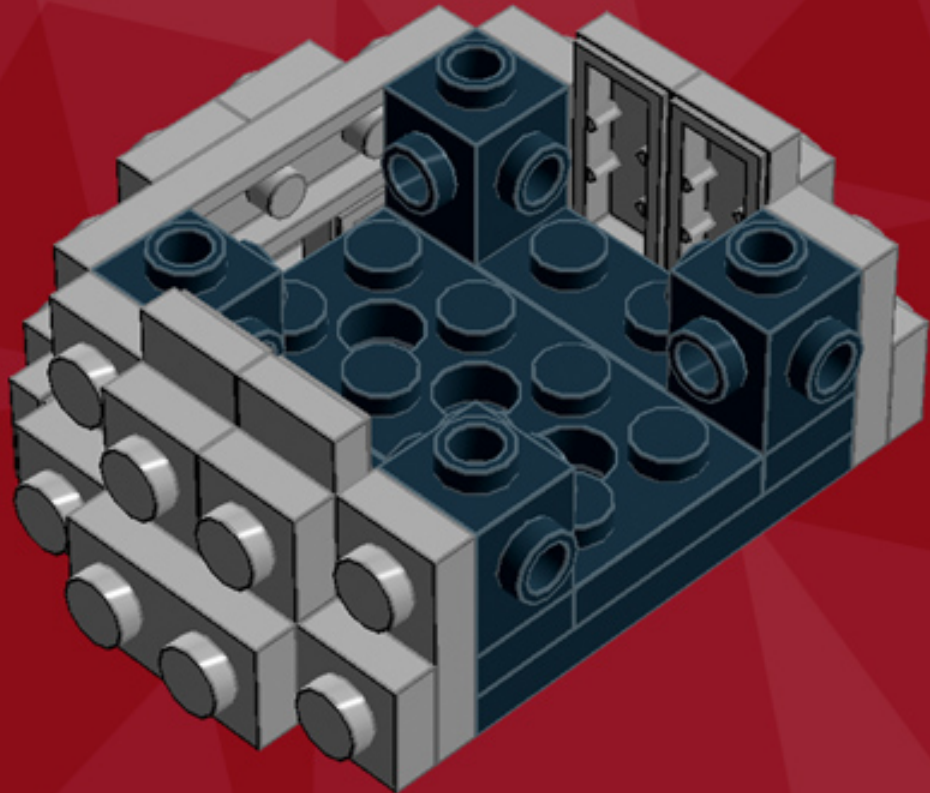

# Death Star Ornament

*A LEGO® project by Chris McVeigh*  
*[chrismcveigh.com](http://chrismcveigh.com)*

Element ID	Color	Description	Quantity
4214559	Black	Brick 1X1 W. 2 Knobs	2
473326	Black	Brick 1X1 W. 4 Knobs	4
242026	Black	Corner Plate 1X2X2	2
4523339	Black	Motor 1X2X2/3	2
302326	Black	Plate 1X2	3
371026	Black	Plate 1X4	4
403226	Black	Plate 2X2 Round	1
370926	Black	Plate 2X4, 3Xø4.9	4
6010831	Black	Round Plate 2X2 W/Eye	1
4210633	Dark Grey	Plate 1X1 Round	2

	<b>Element ID</b>	<b>Color</b>	<b>Description</b>	<b>Quantity</b>
	4211353	Light Grey	Corner Plate 1X2X2	22
	4211512	Light Grey	Parabola Ø16	1
	6030711	Light Grey	Plate 1X1 W. Up Right Holder	1
	4211398	Light Grey	Plate 1X2	16
	6066097	Light Grey	Plate 1X2 W. 1 Knob	24
	4211632	Light Grey	Plate 1X2 W. Stick	1
	4211445	Light Grey	Plate 1X4	9
	4211397	Light Grey	Plate 2X2	2
	4237084	Light Grey	Plate Modified, 1X2 W. Inverted Snap	2
	4211350	Light Grey	Radiator Grille 1X2	1

**4x**

**3x**

**2x**

***For more fun builds,  
please pop by [chrismcveigh.com](http://chrismcveigh.com),  
visit me at [facebook.com/c.mcveigh.photos](https://facebook.com/c.mcveigh.photos),  
or follow me on twitter @actionfigured***