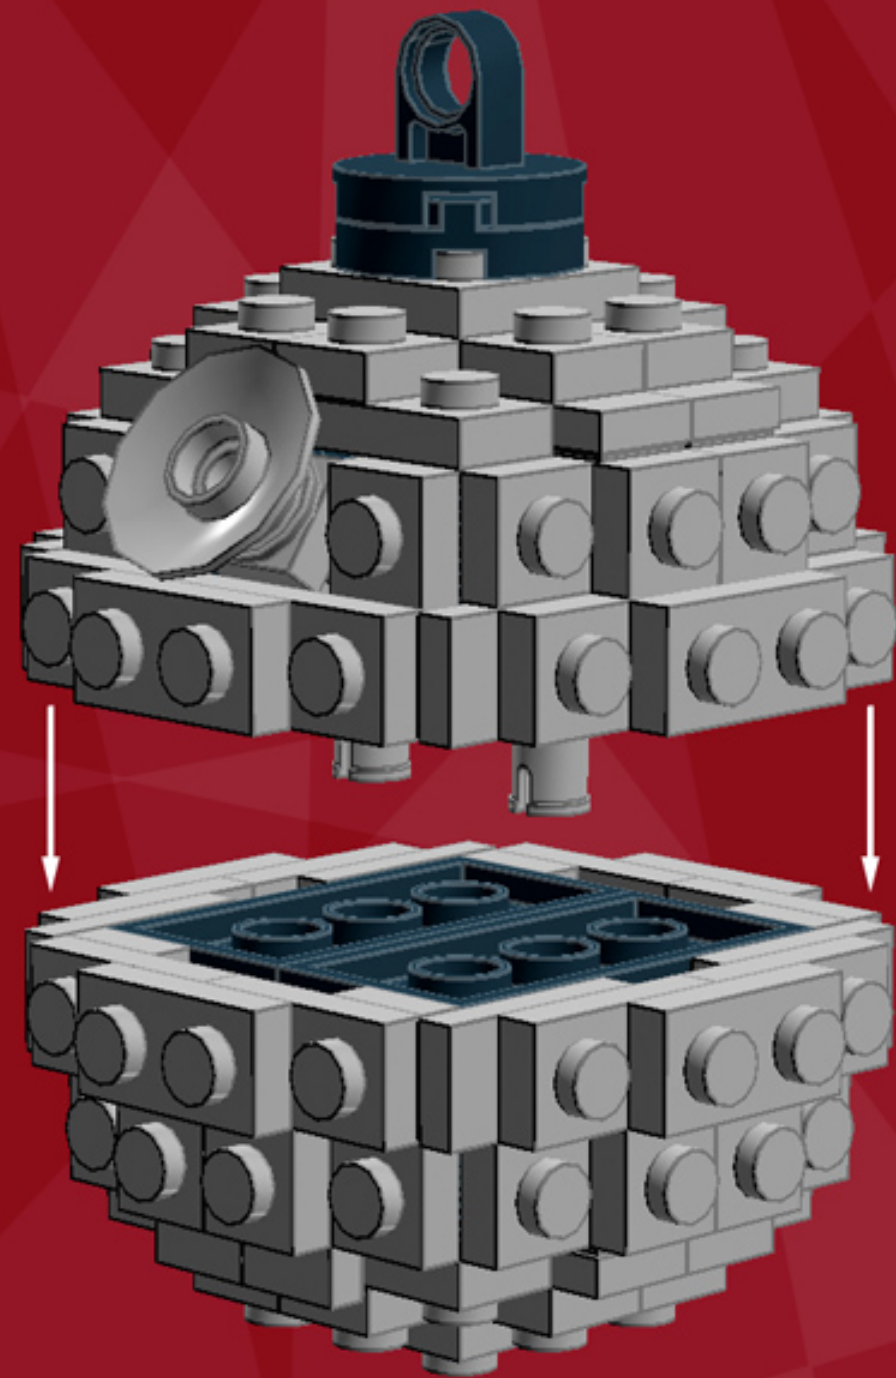

# Death Star Ornament

*A LEGO® project by Chris McVeigh*  
*[chrismcveigh.com](http://chrismcveigh.com)*

Element ID	Color	Description	Quantity
4214559	Black	Brick 1X1 W. 2 Knobs	2
473326	Black	Brick 1X1 W. 4 Knobs	4
242026	Black	Corner Plate 1X2X2	2
4523339	Black	Motor 1X2X2/3	2
302326	Black	Plate 1X2	3
371026	Black	Plate 1X4	4
403226	Black	Plate 2X2 Round	1
370926	Black	Plate 2X4, 3Xø4.9	4
6010831	Black	Round Plate 2X2 W/Eye	1
4210633	Dark Grey	Plate 1X1 Round	2

	<b>Element ID</b>	<b>Color</b>	<b>Description</b>	<b>Quantity</b>
	4211353	Light Grey	Corner Plate 1X2X2	22
	4211512	Light Grey	Parabola Ø16	1
	6030711	Light Grey	Plate 1X1 W. Up Right Holder	1
	4211398	Light Grey	Plate 1X2	16
	6066097	Light Grey	Plate 1X2 W. 1 Knob	24
	4211632	Light Grey	Plate 1X2 W. Stick	1
	4211445	Light Grey	Plate 1X4	9
	4211397	Light Grey	Plate 2X2	2
	4237084	Light Grey	Plate Modified, 1X2 W. Inverted Snap	2
	4211350	Light Grey	Radiator Grille 1X2	1

**4x**

**3x**

**2x**

***For more fun builds,  
please pop by [chrismcveigh.com](http://chrismcveigh.com),  
visit me at [facebook.com/c.mcveigh.photos](https://facebook.com/c.mcveigh.photos),  
or follow me on twitter @actionfigured***