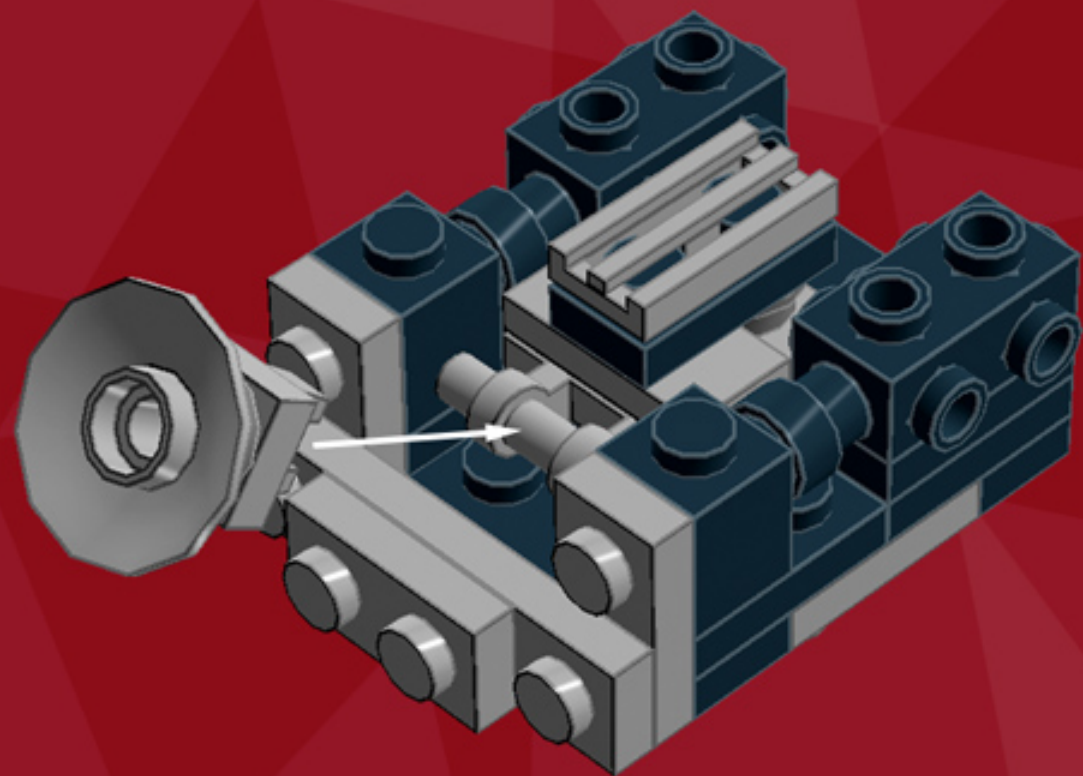

# Death Star Ornament

*A LEGO® project by Chris McVeigh*  
*[chrismcveigh.com](http://chrismcveigh.com)*

Element ID	Color	Description	Quantity
4214559	Black	Brick 1X1 W. 2 Knobs	2
473326	Black	Brick 1X1 W. 4 Knobs	4
242026	Black	Corner Plate 1X2X2	2
4523339	Black	Motor 1X2X2/3	2
302326	Black	Plate 1X2	3
371026	Black	Plate 1X4	4
403226	Black	Plate 2X2 Round	1
370926	Black	Plate 2X4, 3Xø4.9	4
6010831	Black	Round Plate 2X2 W/Eye	1
4210633	Dark Grey	Plate 1X1 Round	2

**4x**

**3x**

**2x**

***For more fun builds,  
please pop by [chrismcveigh.com](http://chrismcveigh.com),  
visit me at [facebook.com/c.mcveigh.photos](https://facebook.com/c.mcveigh.photos),  
or follow me on twitter @actionfigured***