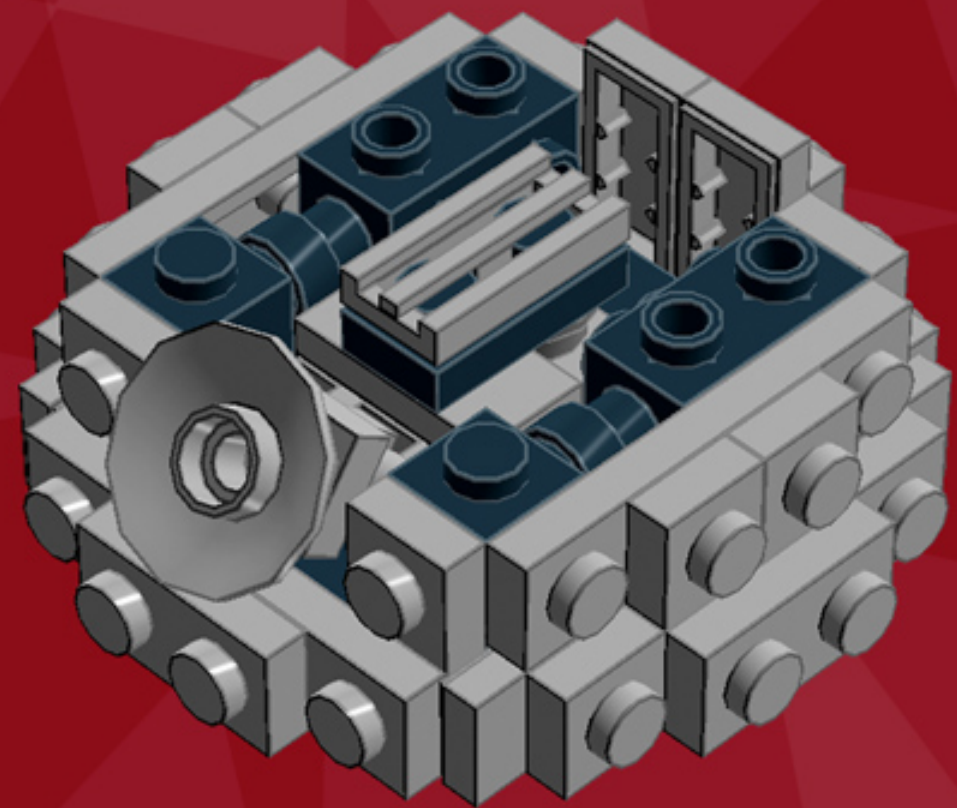

# Death Star Ornament

*A LEGO® project by Chris McVeigh*  
*[chrismcveigh.com](http://chrismcveigh.com)*

Element ID	Color	Description	Quantity
4214559	Black	Brick 1X1 W. 2 Knobs	2
473326	Black	Brick 1X1 W. 4 Knobs	4
242026	Black	Corner Plate 1X2X2	2
4523339	Black	Motor 1X2X2/3	2
302326	Black	Plate 1X2	3
371026	Black	Plate 1X4	4
403226	Black	Plate 2X2 Round	1
370926	Black	Plate 2X4, 3Xø4.9	4
6010831	Black	Round Plate 2X2 W/Eye	1
4210633	Dark Grey	Plate 1X1 Round	2

**4x**

**3x**

**2x**

***For more fun builds,  
please pop by [chrismcveigh.com](http://chrismcveigh.com),  
visit me at [facebook.com/c.mcveigh.photos](https://facebook.com/c.mcveigh.photos),  
or follow me on twitter @actionfigured***