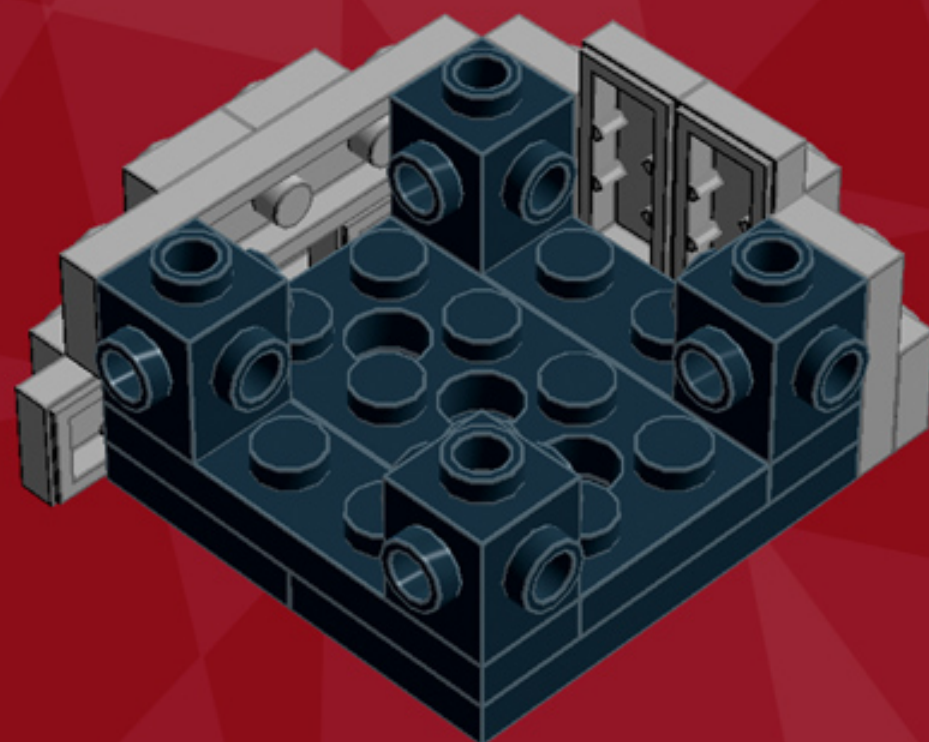

# Death Star Ornament

*A LEGO® project by Chris McVeigh*  
*[chrismcveigh.com](http://chrismcveigh.com)*

Element ID	Color	Description	Quantity
4214559	Black	Brick 1X1 W. 2 Knobs	2
473326	Black	Brick 1X1 W. 4 Knobs	4
242026	Black	Corner Plate 1X2X2	2
4523339	Black	Motor 1X2X2/3	2
302326	Black	Plate 1X2	3
371026	Black	Plate 1X4	4
403226	Black	Plate 2X2 Round	1
370926	Black	Plate 2X4, 3Xø4.9	4
6010831	Black	Round Plate 2X2 W/Eye	1
4210633	Dark Grey	Plate 1X1 Round	2

	<b>Element ID</b>	<b>Color</b>	<b>Description</b>	<b>Quantity</b>
	4211353	Light Grey	Corner Plate 1X2X2	22
	4211512	Light Grey	Parabola Ø16	1
	6030711	Light Grey	Plate 1X1 W. Up Right Holder	1
	4211398	Light Grey	Plate 1X2	16
	6066097	Light Grey	Plate 1X2 W. 1 Knob	24
	4211632	Light Grey	Plate 1X2 W. Stick	1
	4211445	Light Grey	Plate 1X4	9
	4211397	Light Grey	Plate 2X2	2
	4237084	Light Grey	Plate Modified, 1X2 W. Inverted Snap	2
	4211350	Light Grey	Radiator Grille 1X2	1

**4x**

**3x**

**2x**

***For more fun builds,  
please pop by [chrismcveigh.com](http://chrismcveigh.com),  
visit me at [facebook.com/c.mcveigh.photos](https://facebook.com/c.mcveigh.photos),  
or follow me on twitter @actionfigured***