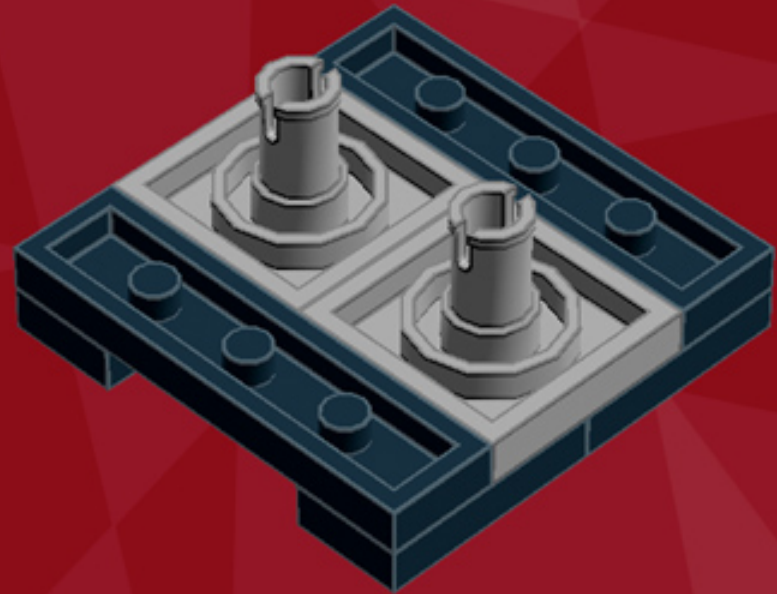

# Death Star Ornament

*A LEGO® project by Chris McVeigh*  
*[chrismcveigh.com](http://chrismcveigh.com)*

Element ID	Color	Description	Quantity
4214559	Black	Brick 1X1 W. 2 Knobs	2
473326	Black	Brick 1X1 W. 4 Knobs	4
242026	Black	Corner Plate 1X2X2	2
4523339	Black	Motor 1X2X2/3	2
302326	Black	Plate 1X2	3
371026	Black	Plate 1X4	4
403226	Black	Plate 2X2 Round	1
370926	Black	Plate 2X4, 3Xø4.9	4
6010831	Black	Round Plate 2X2 W/Eye	1
4210633	Dark Grey	Plate 1X1 Round	2

	<b>Element ID</b>	<b>Color</b>	<b>Description</b>	<b>Quantity</b>
	4211353	Light Grey	Corner Plate 1X2X2	22
	4211512	Light Grey	Parabola Ø16	1
	6030711	Light Grey	Plate 1X1 W. Up Right Holder	1
	4211398	Light Grey	Plate 1X2	16
	6066097	Light Grey	Plate 1X2 W. 1 Knob	24
	4211632	Light Grey	Plate 1X2 W. Stick	1
	4211445	Light Grey	Plate 1X4	9
	4211397	Light Grey	Plate 2X2	2
	4237084	Light Grey	Plate Modified, 1X2 W. Inverted Snap	2
	4211350	Light Grey	Radiator Grille 1X2	1

**4x**

**3x**

**2x**

***For more fun builds,  
please pop by [chrismcveigh.com](http://chrismcveigh.com),  
visit me at [facebook.com/c.mcveigh.photos](https://facebook.com/c.mcveigh.photos),  
or follow me on twitter @actionfigured***