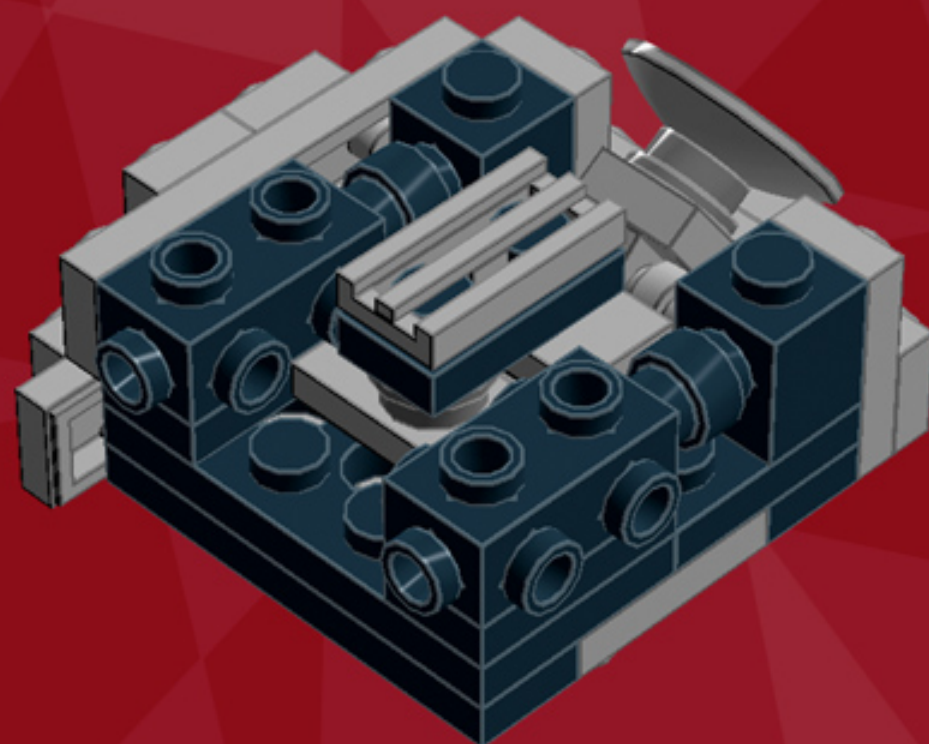

# Death Star Ornament

*A LEGO® project by Chris McVeigh*  
*[chrismcveigh.com](http://chrismcveigh.com)*

Element ID	Color	Description	Quantity
4214559	Black	Brick 1X1 W. 2 Knobs	2
473326	Black	Brick 1X1 W. 4 Knobs	4
242026	Black	Corner Plate 1X2X2	2
4523339	Black	Motor 1X2X2/3	2
302326	Black	Plate 1X2	3
371026	Black	Plate 1X4	4
403226	Black	Plate 2X2 Round	1
370926	Black	Plate 2X4, 3Xø4.9	4
6010831	Black	Round Plate 2X2 W/Eye	1
4210633	Dark Grey	Plate 1X1 Round	2

**4x**

**3x**

**2x**

***For more fun builds,  
please pop by [chrismcveigh.com](http://chrismcveigh.com),  
visit me at [facebook.com/c.mcveigh.photos](https://facebook.com/c.mcveigh.photos),  
or follow me on twitter @actionfigured***