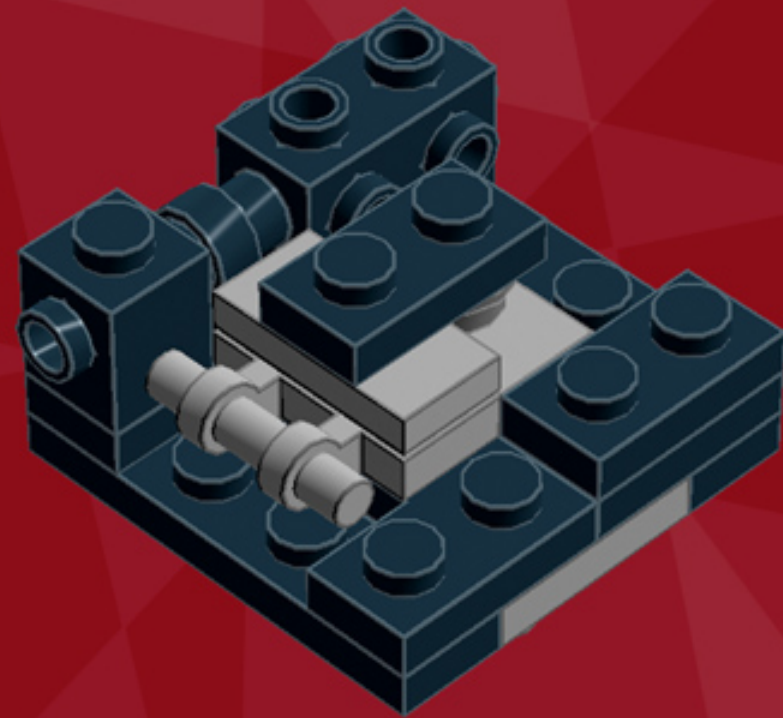

# Death Star Ornament

*A LEGO® project by Chris McVeigh*  
*[chrismcveigh.com](http://chrismcveigh.com)*

Element ID	Color	Description	Quantity
4214559	Black	Brick 1X1 W. 2 Knobs	2
473326	Black	Brick 1X1 W. 4 Knobs	4
242026	Black	Corner Plate 1X2X2	2
4523339	Black	Motor 1X2X2/3	2
302326	Black	Plate 1X2	3
371026	Black	Plate 1X4	4
403226	Black	Plate 2X2 Round	1
370926	Black	Plate 2X4, 3Xø4.9	4
6010831	Black	Round Plate 2X2 W/Eye	1
4210633	Dark Grey	Plate 1X1 Round	2

**4x**

**3x**

**2x**

***For more fun builds,  
please pop by [chrismcveigh.com](http://chrismcveigh.com),  
visit me at [facebook.com/c.mcveigh.photos](https://facebook.com/c.mcveigh.photos),  
or follow me on twitter @actionfigured***