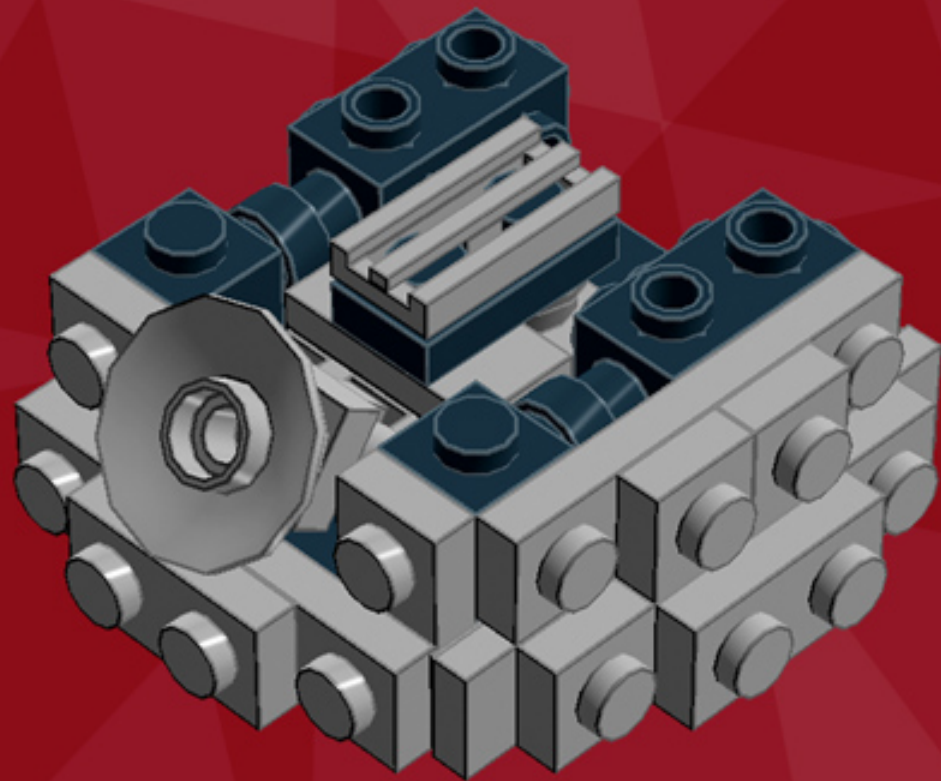

# Death Star Ornament

*A LEGO® project by Chris McVeigh*  
*[chrismcveigh.com](http://chrismcveigh.com)*

Element ID	Color	Description	Quantity
4214559	Black	Brick 1X1 W. 2 Knobs	2
473326	Black	Brick 1X1 W. 4 Knobs	4
242026	Black	Corner Plate 1X2X2	2
4523339	Black	Motor 1X2X2/3	2
302326	Black	Plate 1X2	3
371026	Black	Plate 1X4	4
403226	Black	Plate 2X2 Round	1
370926	Black	Plate 2X4, 3Xø4.9	4
6010831	Black	Round Plate 2X2 W/Eye	1
4210633	Dark Grey	Plate 1X1 Round	2

**4x**

**3x**

**2x**

***For more fun builds,  
please pop by [chrismcveigh.com](http://chrismcveigh.com),  
visit me at [facebook.com/c.mcveigh.photos](https://facebook.com/c.mcveigh.photos),  
or follow me on twitter @actionfigured***