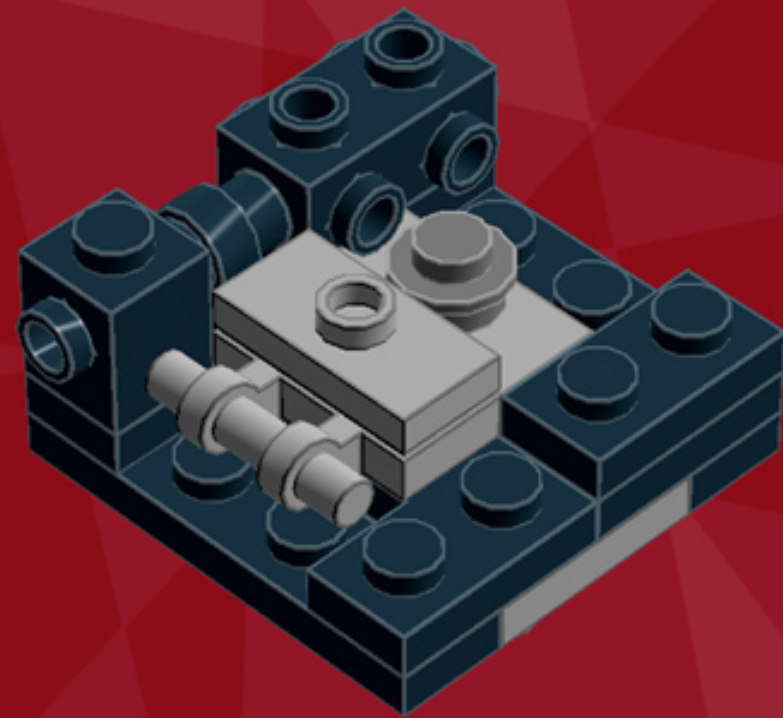

# Death Star Ornament

*A LEGO® project by Chris McVeigh*  
*[chrismcveigh.com](http://chrismcveigh.com)*

Element ID	Color	Description	Quantity
4214559	Black	Brick 1X1 W. 2 Knobs	2
473326	Black	Brick 1X1 W. 4 Knobs	4
242026	Black	Corner Plate 1X2X2	2
4523339	Black	Motor 1X2X2/3	2
302326	Black	Plate 1X2	3
371026	Black	Plate 1X4	4
403226	Black	Plate 2X2 Round	1
370926	Black	Plate 2X4, 3Xø4.9	4
6010831	Black	Round Plate 2X2 W/Eye	1
4210633	Dark Grey	Plate 1X1 Round	2

**4x**

**3x**

**2x**

***For more fun builds,  
please pop by [chrismcveigh.com](http://chrismcveigh.com),  
visit me at [facebook.com/c.mcveigh.photos](https://facebook.com/c.mcveigh.photos),  
or follow me on twitter @actionfigured***