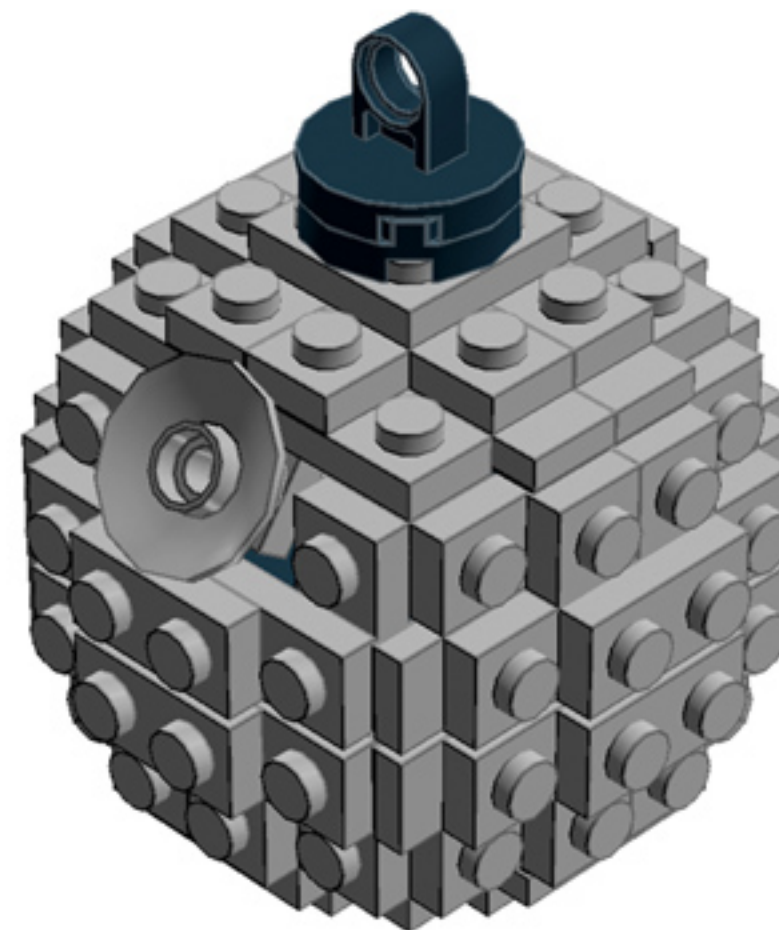

# Death Star Ornament

*A LEGO® project by Chris McVeigh*  
*[chrismcveigh.com](http://chrismcveigh.com)*

Element ID	Color	Description	Quantity
4214559	Black	Brick 1X1 W. 2 Knobs	2
473326	Black	Brick 1X1 W. 4 Knobs	4
242026	Black	Corner Plate 1X2X2	2
4523339	Black	Motor 1X2X2/3	2
302326	Black	Plate 1X2	3
371026	Black	Plate 1X4	4
403226	Black	Plate 2X2 Round	1
370926	Black	Plate 2X4, 3Xø4.9	4
6010831	Black	Round Plate 2X2 W/Eye	1
4210633	Dark Grey	Plate 1X1 Round	2

	<b>Element ID</b>	<b>Color</b>	<b>Description</b>	<b>Quantity</b>
	4211353	Light Grey	Corner Plate 1X2X2	22
	4211512	Light Grey	Parabola Ø16	1
	6030711	Light Grey	Plate 1X1 W. Up Right Holder	1
	4211398	Light Grey	Plate 1X2	16
	6066097	Light Grey	Plate 1X2 W. 1 Knob	24
	4211632	Light Grey	Plate 1X2 W. Stick	1
	4211445	Light Grey	Plate 1X4	9
	4211397	Light Grey	Plate 2X2	2
	4237084	Light Grey	Plate Modified, 1X2 W. Inverted Snap	2
	4211350	Light Grey	Radiator Grille 1X2	1