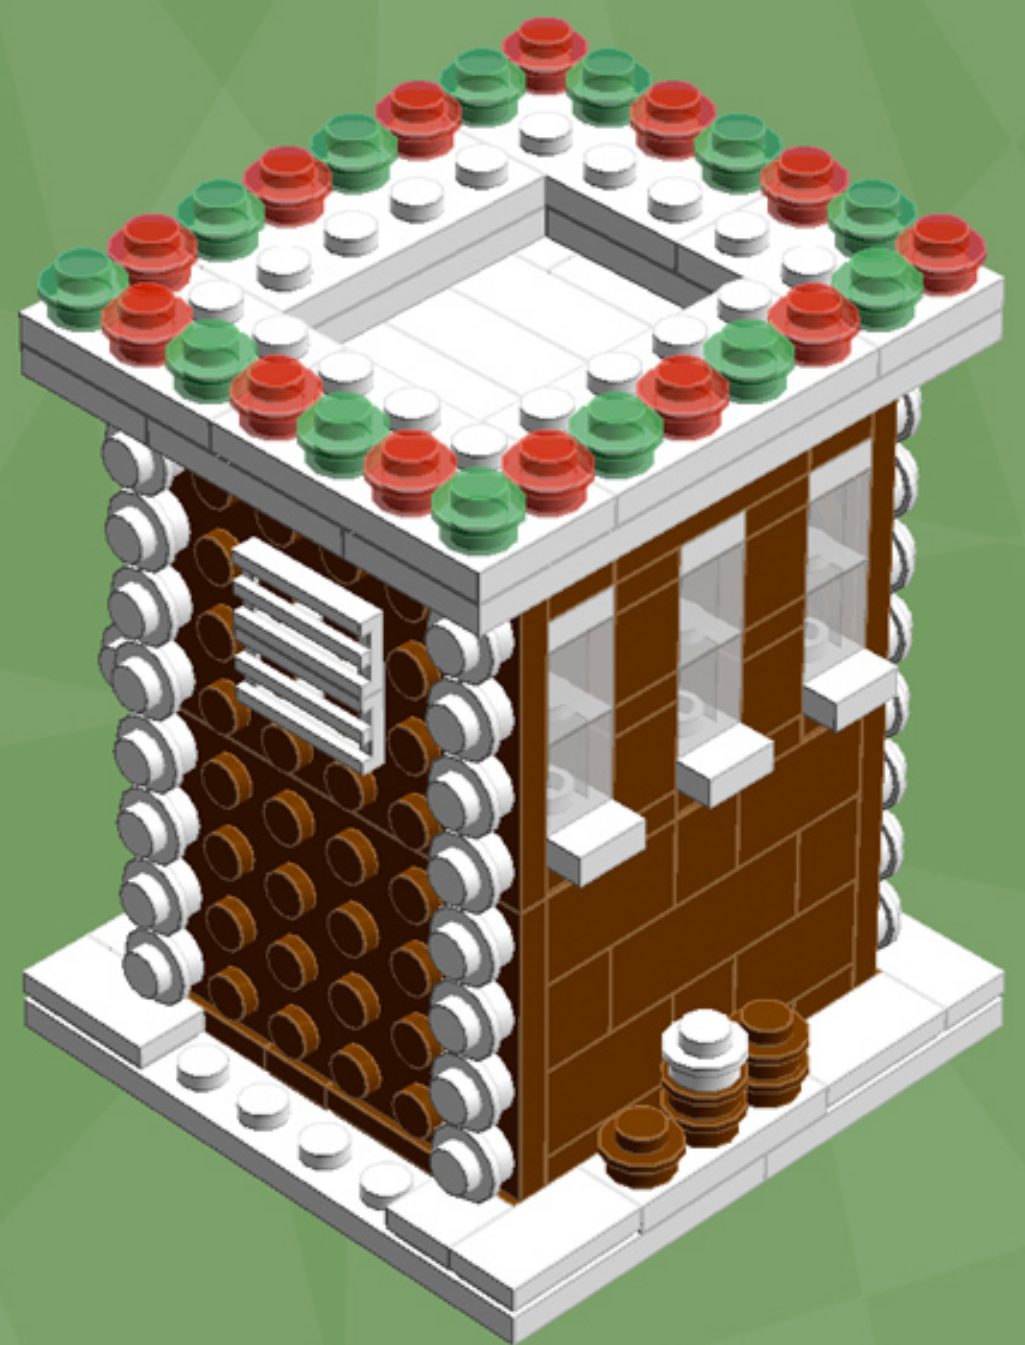

Gingerbread Shop

A LEGO® project by Chris McVeigh
chrismcveigh.com

Element ID	Color	Description	Quantity
4211149	Reddish Brown	Brick 1X2	11
4211225	Reddish Brown	Brick 1X4	3
4211210	Reddish Brown	Brick 2X2	6
4216668	Reddish Brown	Brick 2X3	3
4211151	Reddish Brown	Flat Tile, 1X2	3
4271949	Reddish Brown	Flat Tile, 2X2	3
4221744	Reddish Brown	Plate 1X1	5
4211150	Reddish Brown	Plate 1X2	3
4219726	Reddish Brown	Plate 1X2 W. 1 Knob	9
4211152	Reddish Brown	Plate 1X3	3
4211190	Reddish Brown	Plate 1X4	5
4221590	Reddish Brown	Plate 1X6	4
4565394	Reddish Brown	Plate 2X2 W 1 Knob	2
4211189	Reddish Brown	Plate 2X3	5

Element ID	Color	Description	Quantity
4271874	Reddish Brown	Plate 4X6	4
4216581	Reddish Brown	Round Plate 1X1	5
4113917	Tan	Plate 1X2	8
4645394	Trans-Clear	Brick 1X1	20
3000840	Trans-Clear	Plate 1X1	3
3005748	Trans-Green	Round Plate 1X1	19
3005741	Trans-Red	Round Plate 1X1	19
4277926	White	Angle Plate 1X2 / 2X2	4
307001	White	Flat Tile, 1X1	1
306901	White	Flat Tile, 1X2	7
4558168	White	Flat Tile, 1X3	4
243101	White	Flat Tile, 1X4	6
625401	White	Ice Cream	1
4632566	White	Lamp Holder	2

Element ID	Color	Description	Quantity
4518400	White	Nose Cone Small 1X1	3
302401	White	Plate 1X1	2
379401	White	Plate 1X2 W. 1 Knob	10
4249563	White	Plate 1X2 With Slide	2
362301	White	Plate 1X3	5
371001	White	Plate 1X4	2
4565324	White	Plate 2X2 W 1 Knob	6
302101	White	Plate 2X3	6
302001	White	Plate 2X4	6
303401	White	Plate 2X8	2
303501	White	Plate 4X8	2
241201	White	Radiator Grille 1X2	4
614101	White	Round Plate 1X1	39
390001	White	Sign - Stop	4

3x

2x

2x

2x

*For more fun builds,
please pop by chrismcveigh.com,
visit me at facebook.com/c.mcveigh.photos,
or follow me on twitter [@actionfigured](https://twitter.com/actionfigured)*

Purchase custom building kits at powerpig.storenvy.com