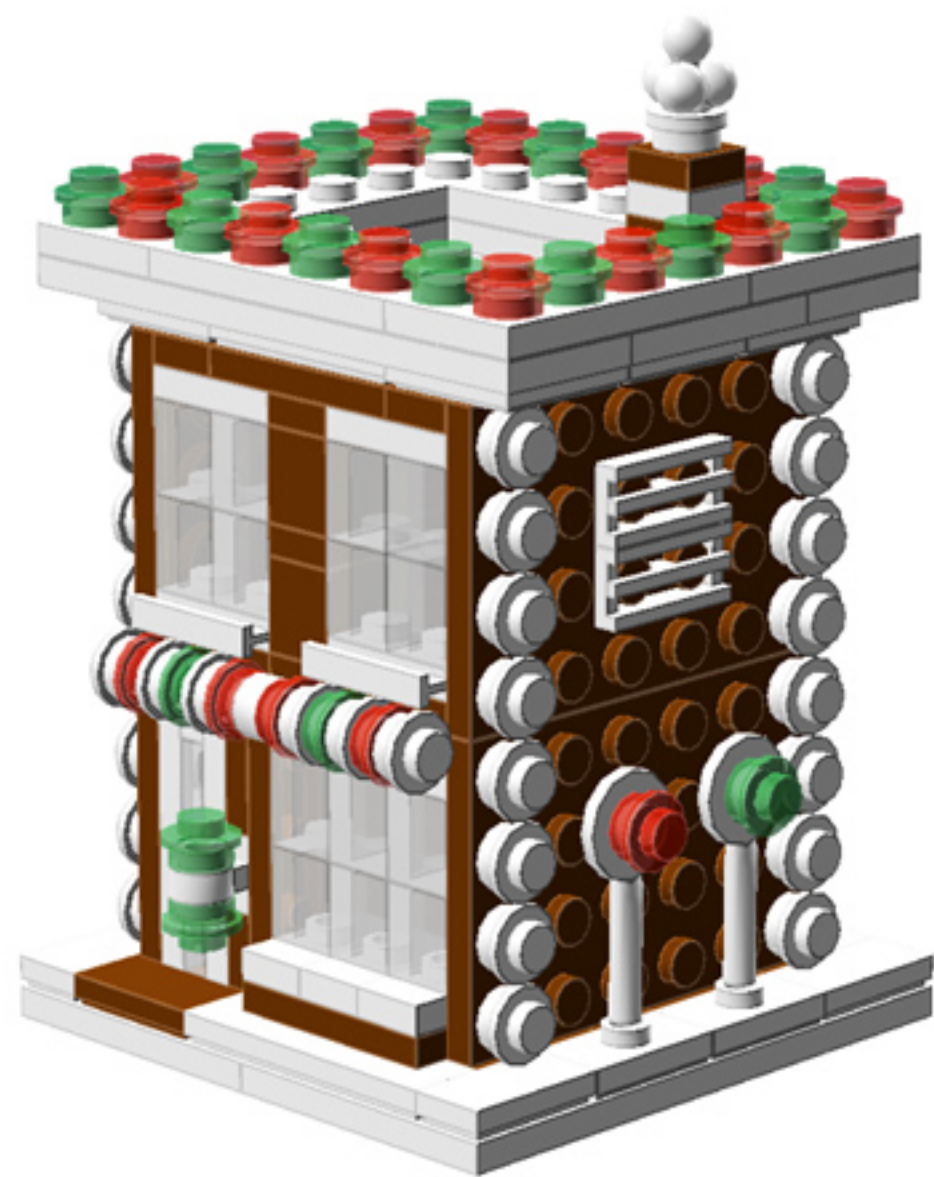

Gingerbread Shop

A LEGO® project by Chris McVeigh
chrismcveigh.com

Element ID	Color	Description	Quantity
4211149	Reddish Brown	Brick 1X2	11
4211225	Reddish Brown	Brick 1X4	3
4211210	Reddish Brown	Brick 2X2	6
4216668	Reddish Brown	Brick 2X3	3
4211151	Reddish Brown	Flat Tile, 1X2	3
4271949	Reddish Brown	Flat Tile, 2X2	3
4221744	Reddish Brown	Plate 1X1	5
4211150	Reddish Brown	Plate 1X2	3
4219726	Reddish Brown	Plate 1X2 W. 1 Knob	9
4211152	Reddish Brown	Plate 1X3	3
4211190	Reddish Brown	Plate 1X4	5
4221590	Reddish Brown	Plate 1X6	4
4565394	Reddish Brown	Plate 2X2 W 1 Knob	2
4211189	Reddish Brown	Plate 2X3	5

Element ID	Color	Description	Quantity
4271874	Reddish Brown	Plate 4X6	4
4216581	Reddish Brown	Round Plate 1X1	5
4113917	Tan	Plate 1X2	8
4645394	Trans-Clear	Brick 1X1	20
3000840	Trans-Clear	Plate 1X1	3
3005748	Trans-Green	Round Plate 1X1	19
3005741	Trans-Red	Round Plate 1X1	19
4277926	White	Angle Plate 1X2 / 2X2	4
307001	White	Flat Tile, 1X1	1
306901	White	Flat Tile, 1X2	7
4558168	White	Flat Tile, 1X3	4
243101	White	Flat Tile, 1X4	6
625401	White	Ice Cream	1
4632566	White	Lamp Holder	2

Element ID	Color	Description	Quantity
4518400	White	Nose Cone Small 1X1	3
302401	White	Plate 1X1	2
379401	White	Plate 1X2 W. 1 Knob	10
4249563	White	Plate 1X2 With Slide	2
362301	White	Plate 1X3	5
371001	White	Plate 1X4	2
4565324	White	Plate 2X2 W 1 Knob	6
302101	White	Plate 2X3	6
302001	White	Plate 2X4	6
303401	White	Plate 2X8	2
303501	White	Plate 4X8	2
241201	White	Radiator Grille 1X2	4
614101	White	Round Plate 1X1	39
390001	White	Sign - Stop	4