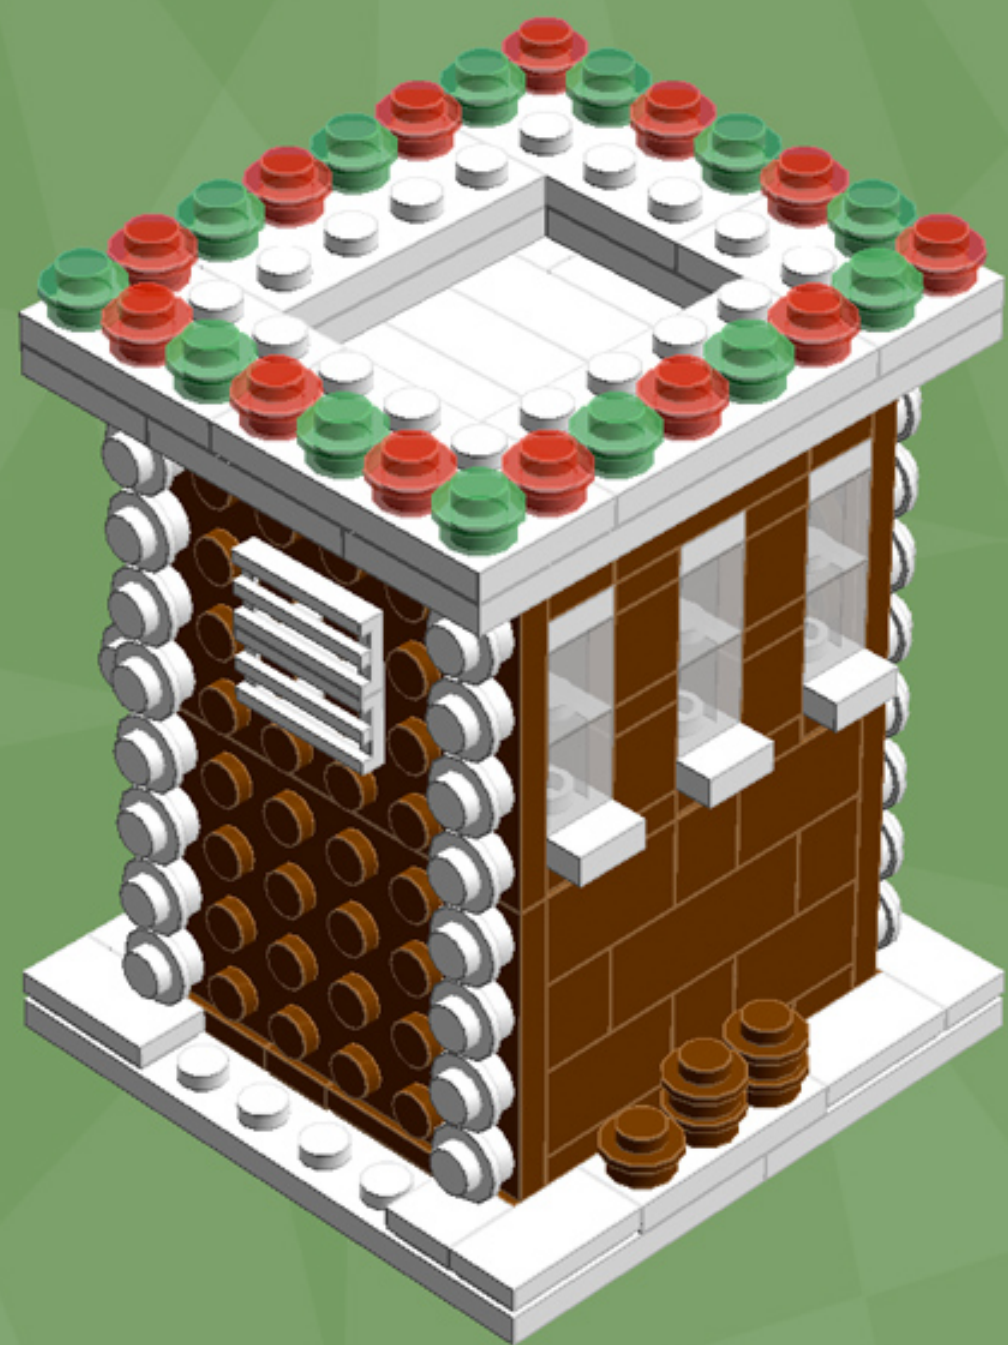

Gingerbread Shop

A LEGO® project by Chris McVeigh
chrismcveigh.com

Element ID	Color	Description	Quantity
4211149	Reddish Brown	Brick 1X2	11
4211225	Reddish Brown	Brick 1X4	3
4211210	Reddish Brown	Brick 2X2	6
4216668	Reddish Brown	Brick 2X3	3
4211151	Reddish Brown	Flat Tile, 1X2	3
4271949	Reddish Brown	Flat Tile, 2X2	3
4221744	Reddish Brown	Plate 1X1	5
4211150	Reddish Brown	Plate 1X2	3
4219726	Reddish Brown	Plate 1X2 W. 1 Knob	9
4211152	Reddish Brown	Plate 1X3	3
4211190	Reddish Brown	Plate 1X4	5
4221590	Reddish Brown	Plate 1X6	4
4565394	Reddish Brown	Plate 2X2 W 1 Knob	2
4211189	Reddish Brown	Plate 2X3	5

Element ID	Color	Description	Quantity
4271874	Reddish Brown	Plate 4X6	4
4216581	Reddish Brown	Round Plate 1X1	5
4113917	Tan	Plate 1X2	8
4645394	Trans-Clear	Brick 1X1	20
3000840	Trans-Clear	Plate 1X1	3
3005748	Trans-Green	Round Plate 1X1	19
3005741	Trans-Red	Round Plate 1X1	19
4277926	White	Angle Plate 1X2 / 2X2	4
307001	White	Flat Tile, 1X1	1
306901	White	Flat Tile, 1X2	7
4558168	White	Flat Tile, 1X3	4
243101	White	Flat Tile, 1X4	6
625401	White	Ice Cream	1
4632566	White	Lamp Holder	2

3x

2x

2x

2x

*For more fun builds,
please pop by chrismcveigh.com,
visit me at facebook.com/c.mcveigh.photos,
or follow me on twitter [@actionfigured](https://twitter.com/actionfigured)*

Purchase custom building kits at powerpig.storenvy.com