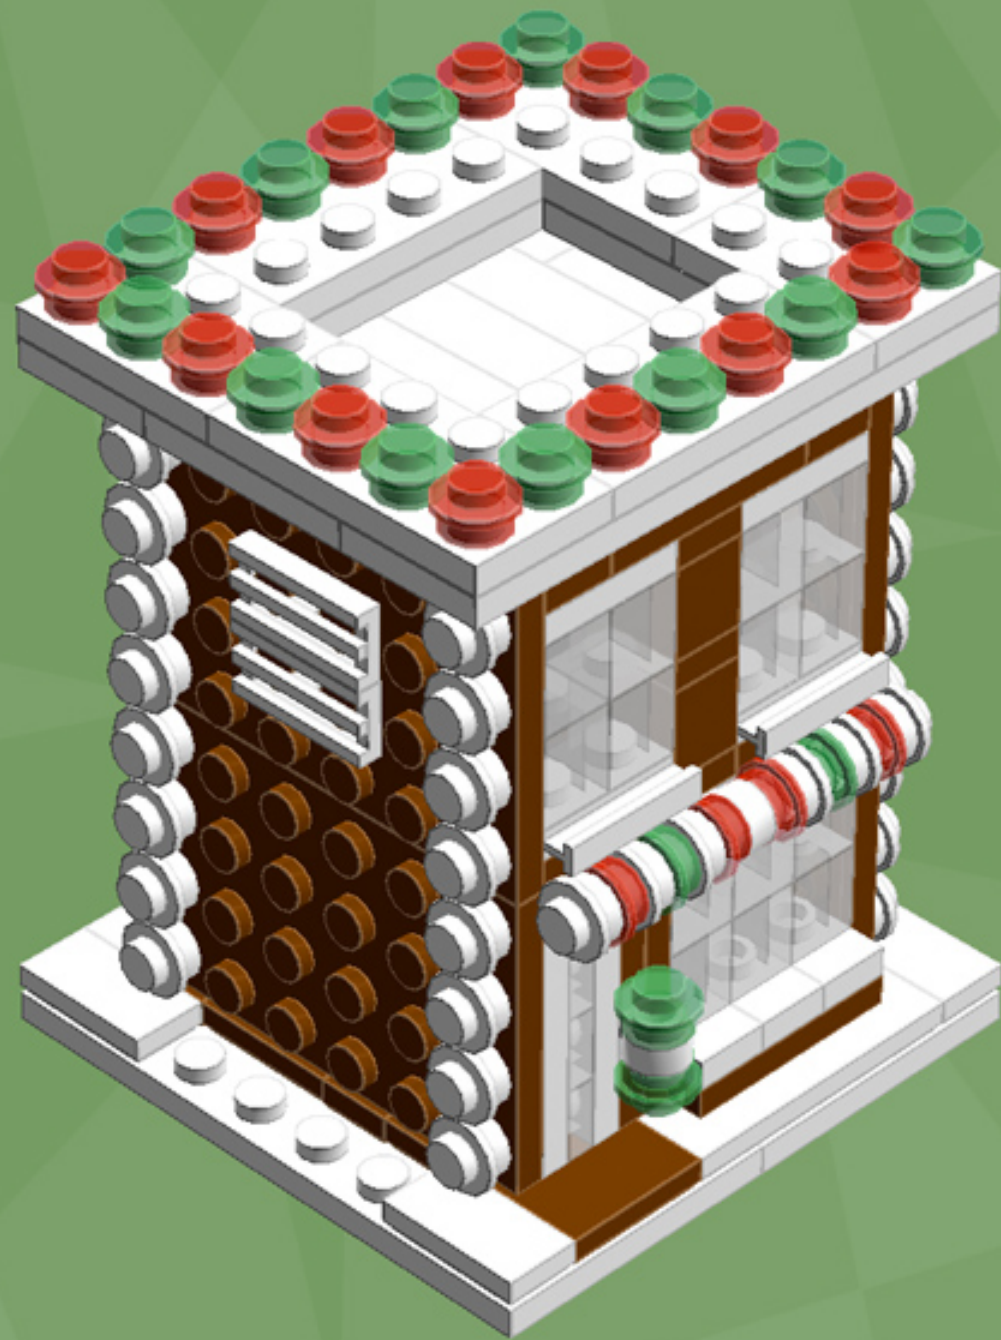

Gingerbread Shop

A LEGO® project by Chris McVeigh
chrismcveigh.com

Element ID	Color	Description	Quantity
4211149	Reddish Brown	Brick 1X2	11
4211225	Reddish Brown	Brick 1X4	3
4211210	Reddish Brown	Brick 2X2	6
4216668	Reddish Brown	Brick 2X3	3
4211151	Reddish Brown	Flat Tile, 1X2	3
4271949	Reddish Brown	Flat Tile, 2X2	3
4221744	Reddish Brown	Plate 1X1	5
4211150	Reddish Brown	Plate 1X2	3
4219726	Reddish Brown	Plate 1X2 W. 1 Knob	9
4211152	Reddish Brown	Plate 1X3	3
4211190	Reddish Brown	Plate 1X4	5
4221590	Reddish Brown	Plate 1X6	4
4565394	Reddish Brown	Plate 2X2 W 1 Knob	2
4211189	Reddish Brown	Plate 2X3	5

Element ID	Color	Description	Quantity
4271874	Reddish Brown	Plate 4X6	4
4216581	Reddish Brown	Round Plate 1X1	5
4113917	Tan	Plate 1X2	8
4645394	Trans-Clear	Brick 1X1	20
3000840	Trans-Clear	Plate 1X1	3
3005748	Trans-Green	Round Plate 1X1	19
3005741	Trans-Red	Round Plate 1X1	19
4277926	White	Angle Plate 1X2 / 2X2	4
307001	White	Flat Tile, 1X1	1
306901	White	Flat Tile, 1X2	7
4558168	White	Flat Tile, 1X3	4
243101	White	Flat Tile, 1X4	6
625401	White	Ice Cream	1
4632566	White	Lamp Holder	2

Element ID	Color	Description	Quantity
4518400	White	Nose Cone Small 1X1	3
302401	White	Plate 1X1	2
379401	White	Plate 1X2 W. 1 Knob	10
4249563	White	Plate 1X2 With Slide	2
362301	White	Plate 1X3	5
371001	White	Plate 1X4	2
4565324	White	Plate 2X2 W 1 Knob	6
302101	White	Plate 2X3	6
302001	White	Plate 2X4	6
303401	White	Plate 2X8	2
303501	White	Plate 4X8	2
241201	White	Radiator Grille 1X2	4
614101	White	Round Plate 1X1	39
390001	White	Sign - Stop	4

3x

2x

2x

2x

*For more fun builds,
please pop by chrismcveigh.com,
visit me at facebook.com/c.mcveigh.photos,
or follow me on twitter [@actionfigured](https://twitter.com/actionfigured)*

Purchase custom building kits at powerpig.storenvy.com