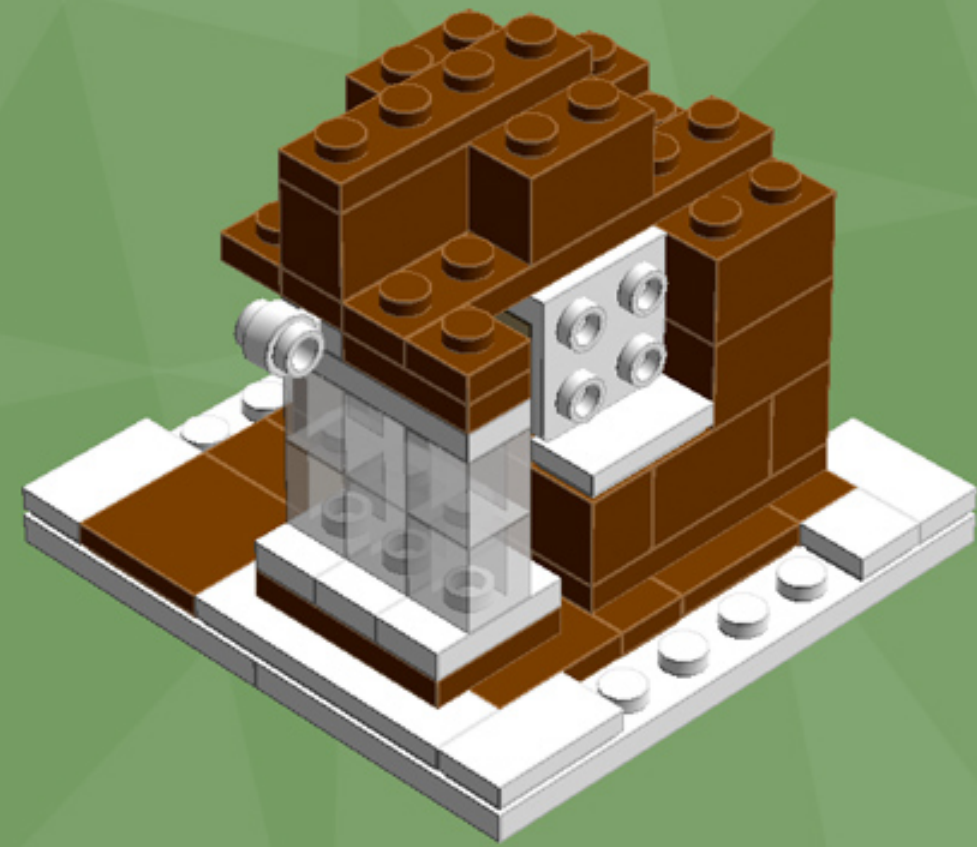

Element ID	Color	Description	Quantity
4271874	Reddish Brown	Plate 4X6	4
4216581	Reddish Brown	Round Plate 1X1	5
4113917	Tan	Plate 1X2	8
4645394	Trans-Clear	Brick 1X1	20
3000840	Trans-Clear	Plate 1X1	3
3005748	Trans-Green	Round Plate 1X1	19
3005741	Trans-Red	Round Plate 1X1	19
4277926	White	Angle Plate 1X2 / 2X2	4
307001	White	Flat Tile, 1X1	1
306901	White	Flat Tile, 1X2	7
4558168	White	Flat Tile, 1X3	4
243101	White	Flat Tile, 1X4	6
625401	White	Ice Cream	1
4632566	White	Lamp Holder	2

Element ID	Color	Description	Quantity
4518400	White	Nose Cone Small 1X1	3
302401	White	Plate 1X1	2
379401	White	Plate 1X2 W. 1 Knob	10
4249563	White	Plate 1X2 With Slide	2
362301	White	Plate 1X3	5
371001	White	Plate 1X4	2
4565324	White	Plate 2X2 W 1 Knob	6
302101	White	Plate 2X3	6
302001	White	Plate 2X4	6
303401	White	Plate 2X8	2
303501	White	Plate 4X8	2
241201	White	Radiator Grille 1X2	4
614101	White	Round Plate 1X1	39
390001	White	Sign - Stop	4