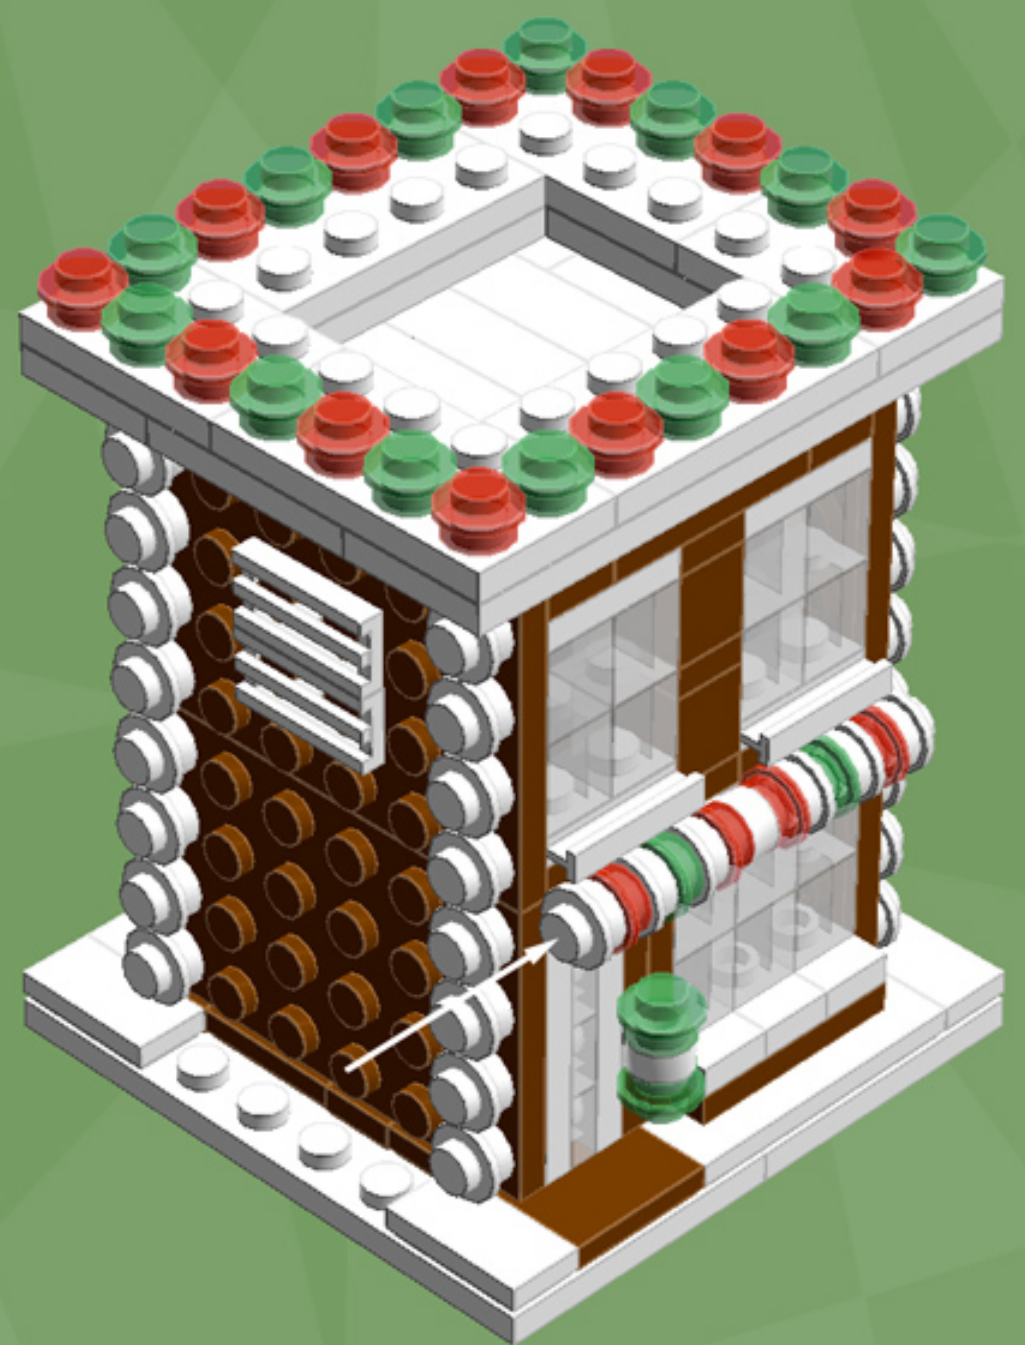

Gingerbread Shop

A LEGO® project by Chris McVeigh
chrismcveigh.com

Element ID	Color	Description	Quantity
4211149	Reddish Brown	Brick 1X2	11
4211225	Reddish Brown	Brick 1X4	3
4211210	Reddish Brown	Brick 2X2	6
4216668	Reddish Brown	Brick 2X3	3
4211151	Reddish Brown	Flat Tile, 1X2	3
4271949	Reddish Brown	Flat Tile, 2X2	3
4221744	Reddish Brown	Plate 1X1	5
4211150	Reddish Brown	Plate 1X2	3
4219726	Reddish Brown	Plate 1X2 W. 1 Knob	9
4211152	Reddish Brown	Plate 1X3	3
4211190	Reddish Brown	Plate 1X4	5
4221590	Reddish Brown	Plate 1X6	4
4565394	Reddish Brown	Plate 2X2 W 1 Knob	2
4211189	Reddish Brown	Plate 2X3	5

Element ID	Color	Description	Quantity
4271874	Reddish Brown	Plate 4X6	4
4216581	Reddish Brown	Round Plate 1X1	5
4113917	Tan	Plate 1X2	8
4645394	Trans-Clear	Brick 1X1	20
3000840	Trans-Clear	Plate 1X1	3
3005748	Trans-Green	Round Plate 1X1	19
3005741	Trans-Red	Round Plate 1X1	19
4277926	White	Angle Plate 1X2 / 2X2	4
307001	White	Flat Tile, 1X1	1
306901	White	Flat Tile, 1X2	7
4558168	White	Flat Tile, 1X3	4
243101	White	Flat Tile, 1X4	6
625401	White	Ice Cream	1
4632566	White	Lamp Holder	2

Element ID	Color	Description	Quantity
4518400	White	Nose Cone Small 1X1	3
302401	White	Plate 1X1	2
379401	White	Plate 1X2 W. 1 Knob	10
4249563	White	Plate 1X2 With Slide	2
362301	White	Plate 1X3	5
371001	White	Plate 1X4	2
4565324	White	Plate 2X2 W 1 Knob	6
302101	White	Plate 2X3	6
302001	White	Plate 2X4	6
303401	White	Plate 2X8	2
303501	White	Plate 4X8	2
241201	White	Radiator Grille 1X2	4
614101	White	Round Plate 1X1	39
390001	White	Sign - Stop	4

3x

2x

2x

2x

*For more fun builds,
please pop by chrismcveigh.com,
visit me at facebook.com/c.mcveigh.photos,
or follow me on twitter [@actionfigured](https://twitter.com/actionfigured)*

Purchase custom building kits at powerpig.storenvy.com