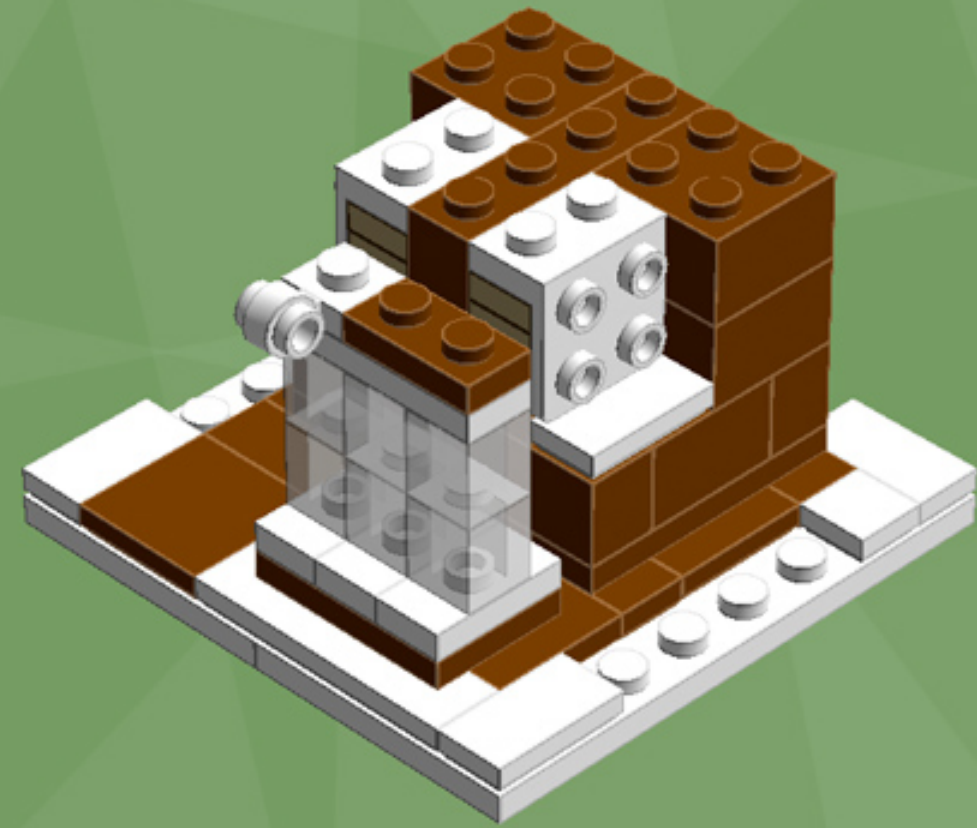

Element ID	Color	Description	Quantity
4271874	Reddish Brown	Plate 4X6	4
4216581	Reddish Brown	Round Plate 1X1	5
4113917	Tan	Plate 1X2	8
4645394	Trans-Clear	Brick 1X1	20
3000840	Trans-Clear	Plate 1X1	3
3005748	Trans-Green	Round Plate 1X1	19
3005741	Trans-Red	Round Plate 1X1	19
4277926	White	Angle Plate 1X2 / 2X2	4
307001	White	Flat Tile, 1X1	1
306901	White	Flat Tile, 1X2	7
4558168	White	Flat Tile, 1X3	4
243101	White	Flat Tile, 1X4	6
625401	White	Ice Cream	1
4632566	White	Lamp Holder	2

Element ID	Color	Description	Quantity
4518400	White	Nose Cone Small 1X1	3
302401	White	Plate 1X1	2
379401	White	Plate 1X2 W. 1 Knob	10
4249563	White	Plate 1X2 With Slide	2
362301	White	Plate 1X3	5
371001	White	Plate 1X4	2
4565324	White	Plate 2X2 W 1 Knob	6
302101	White	Plate 2X3	6
302001	White	Plate 2X4	6
303401	White	Plate 2X8	2
303501	White	Plate 4X8	2
241201	White	Radiator Grille 1X2	4
614101	White	Round Plate 1X1	39
390001	White	Sign - Stop	4