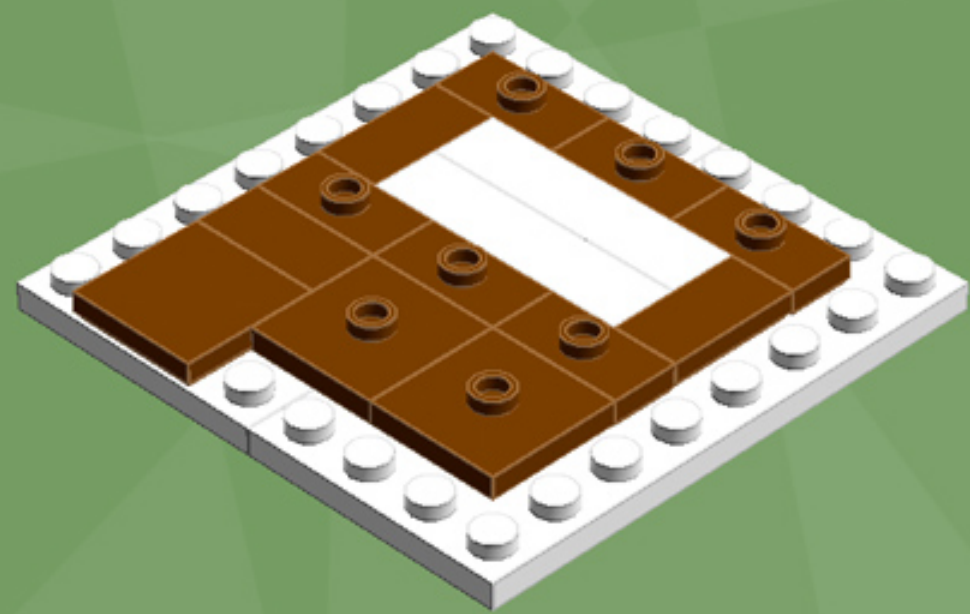

Gingerbread Shop

A LEGO® project by Chris McVeigh
chrismcveigh.com

Element ID	Color	Description	Quantity
4211149	Reddish Brown	Brick 1X2	11
4211225	Reddish Brown	Brick 1X4	3
4211210	Reddish Brown	Brick 2X2	6
4216668	Reddish Brown	Brick 2X3	3
4211151	Reddish Brown	Flat Tile, 1X2	3
4271949	Reddish Brown	Flat Tile, 2X2	3
4221744	Reddish Brown	Plate 1X1	5
4211150	Reddish Brown	Plate 1X2	3
4219726	Reddish Brown	Plate 1X2 W. 1 Knob	9
4211152	Reddish Brown	Plate 1X3	3
4211190	Reddish Brown	Plate 1X4	5
4221590	Reddish Brown	Plate 1X6	4
4565394	Reddish Brown	Plate 2X2 W 1 Knob	2
4211189	Reddish Brown	Plate 2X3	5

Element ID	Color	Description	Quantity
4271874	Reddish Brown	Plate 4X6	4
4216581	Reddish Brown	Round Plate 1X1	5
4113917	Tan	Plate 1X2	8
4645394	Trans-Clear	Brick 1X1	20
3000840	Trans-Clear	Plate 1X1	3
3005748	Trans-Green	Round Plate 1X1	19
3005741	Trans-Red	Round Plate 1X1	19
4277926	White	Angle Plate 1X2 / 2X2	4
307001	White	Flat Tile, 1X1	1
306901	White	Flat Tile, 1X2	7
4558168	White	Flat Tile, 1X3	4
243101	White	Flat Tile, 1X4	6
625401	White	Ice Cream	1
4632566	White	Lamp Holder	2

Element ID	Color	Description	Quantity
4518400	White	Nose Cone Small 1X1	3
302401	White	Plate 1X1	2
379401	White	Plate 1X2 W. 1 Knob	10
4249563	White	Plate 1X2 With Slide	2
362301	White	Plate 1X3	5
371001	White	Plate 1X4	2
4565324	White	Plate 2X2 W 1 Knob	6
302101	White	Plate 2X3	6
302001	White	Plate 2X4	6
303401	White	Plate 2X8	2
303501	White	Plate 4X8	2
241201	White	Radiator Grille 1X2	4
614101	White	Round Plate 1X1	39
390001	White	Sign - Stop	4