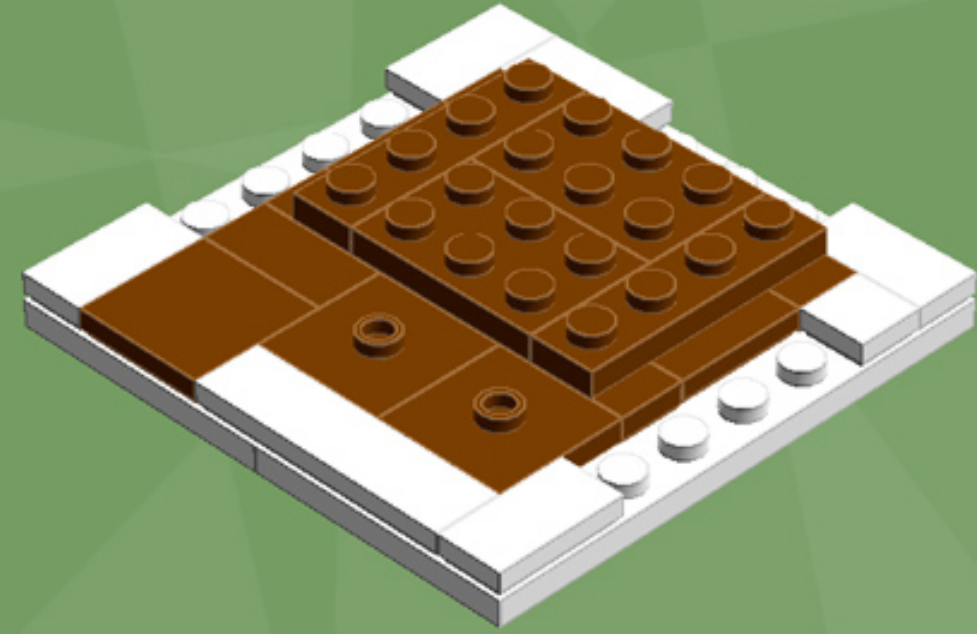

Element ID	Color	Description	Quantity
4271874	Reddish Brown	Plate 4X6	4
4216581	Reddish Brown	Round Plate 1X1	5
4113917	Tan	Plate 1X2	8
4645394	Trans-Clear	Brick 1X1	20
3000840	Trans-Clear	Plate 1X1	3
3005748	Trans-Green	Round Plate 1X1	19
3005741	Trans-Red	Round Plate 1X1	19
4277926	White	Angle Plate 1X2 / 2X2	4
307001	White	Flat Tile, 1X1	1
306901	White	Flat Tile, 1X2	7
4558168	White	Flat Tile, 1X3	4
243101	White	Flat Tile, 1X4	6
625401	White	Ice Cream	1
4632566	White	Lamp Holder	2

Element ID	Color	Description	Quantity
4518400	White	Nose Cone Small 1X1	3
302401	White	Plate 1X1	2
379401	White	Plate 1X2 W. 1 Knob	10
4249563	White	Plate 1X2 With Slide	2
362301	White	Plate 1X3	5
371001	White	Plate 1X4	2
4565324	White	Plate 2X2 W 1 Knob	6
302101	White	Plate 2X3	6
302001	White	Plate 2X4	6
303401	White	Plate 2X8	2
303501	White	Plate 4X8	2
241201	White	Radiator Grille 1X2	4
614101	White	Round Plate 1X1	39
390001	White	Sign - Stop	4