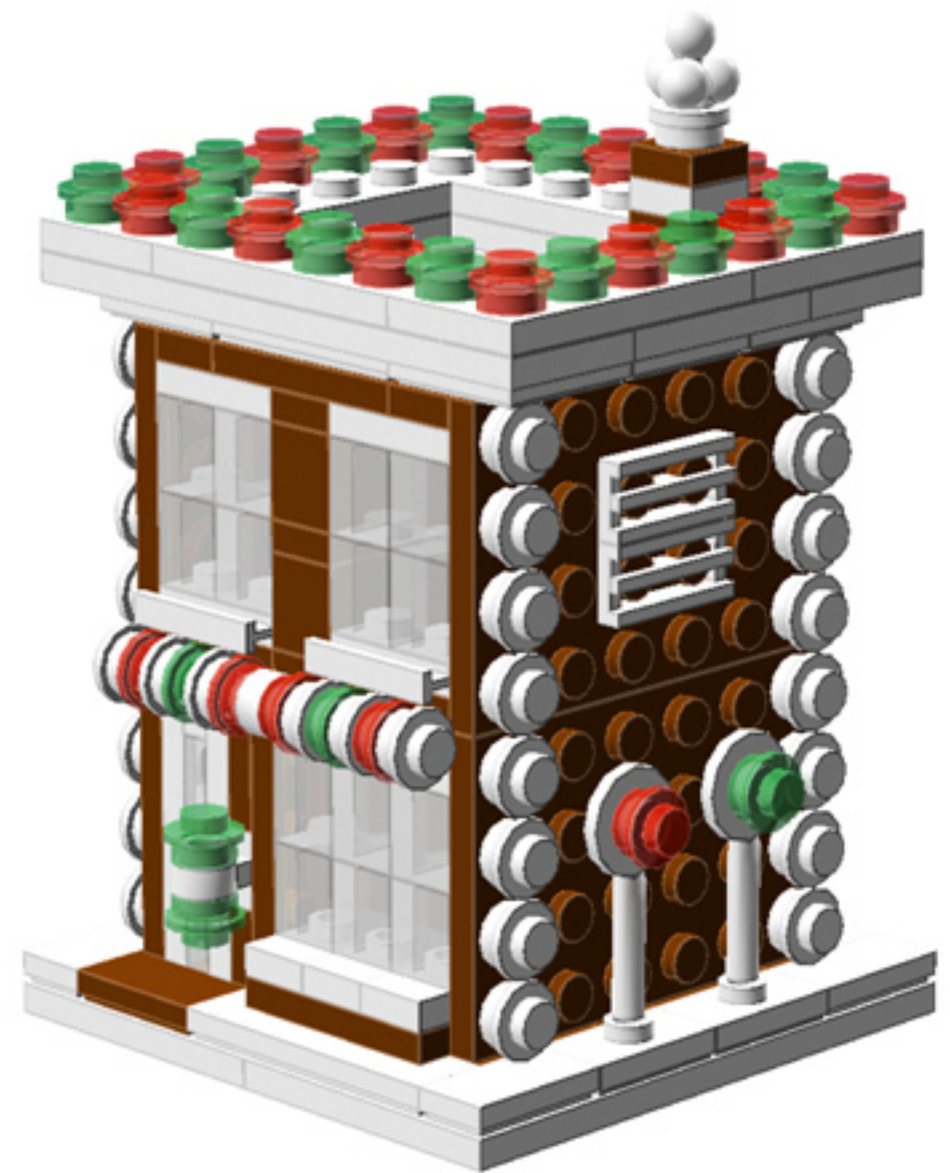

Gingerbread Shop

A LEGO® project by Chris McVeigh
chrismcveigh.com

Element ID	Color	Description	Quantity
4211149	Reddish Brown	Brick 1X2	11
4211225	Reddish Brown	Brick 1X4	3
4211210	Reddish Brown	Brick 2X2	6
4216668	Reddish Brown	Brick 2X3	3
4211151	Reddish Brown	Flat Tile, 1X2	3
4271949	Reddish Brown	Flat Tile, 2X2	3
4221744	Reddish Brown	Plate 1X1	5
4211150	Reddish Brown	Plate 1X2	3
4219726	Reddish Brown	Plate 1X2 W. 1 Knob	9
4211152	Reddish Brown	Plate 1X3	3
4211190	Reddish Brown	Plate 1X4	5
4221590	Reddish Brown	Plate 1X6	4
4565394	Reddish Brown	Plate 2X2 W 1 Knob	2
4211189	Reddish Brown	Plate 2X3	5

Element ID	Color	Description	Quantity
4271874	Reddish Brown	Plate 4X6	4
4216581	Reddish Brown	Round Plate 1X1	5
4113917	Tan	Plate 1X2	8
4645394	Trans-Clear	Brick 1X1	20
3000840	Trans-Clear	Plate 1X1	3
3005748	Trans-Green	Round Plate 1X1	19
3005741	Trans-Red	Round Plate 1X1	19
4277926	White	Angle Plate 1X2 / 2X2	4
307001	White	Flat Tile, 1X1	1
306901	White	Flat Tile, 1X2	7
4558168	White	Flat Tile, 1X3	4
243101	White	Flat Tile, 1X4	6
625401	White	Ice Cream	1
4632566	White	Lamp Holder	2

Element ID	Color	Description	Quantity
4518400	White	Nose Cone Small 1X1	3
302401	White	Plate 1X1	2
379401	White	Plate 1X2 W. 1 Knob	10
4249563	White	Plate 1X2 With Slide	2
362301	White	Plate 1X3	5
371001	White	Plate 1X4	2
4565324	White	Plate 2X2 W 1 Knob	6
302101	White	Plate 2X3	6
302001	White	Plate 2X4	6
303401	White	Plate 2X8	2
303501	White	Plate 4X8	2
241201	White	Radiator Grille 1X2	4
614101	White	Round Plate 1X1	39
390001	White	Sign - Stop	4