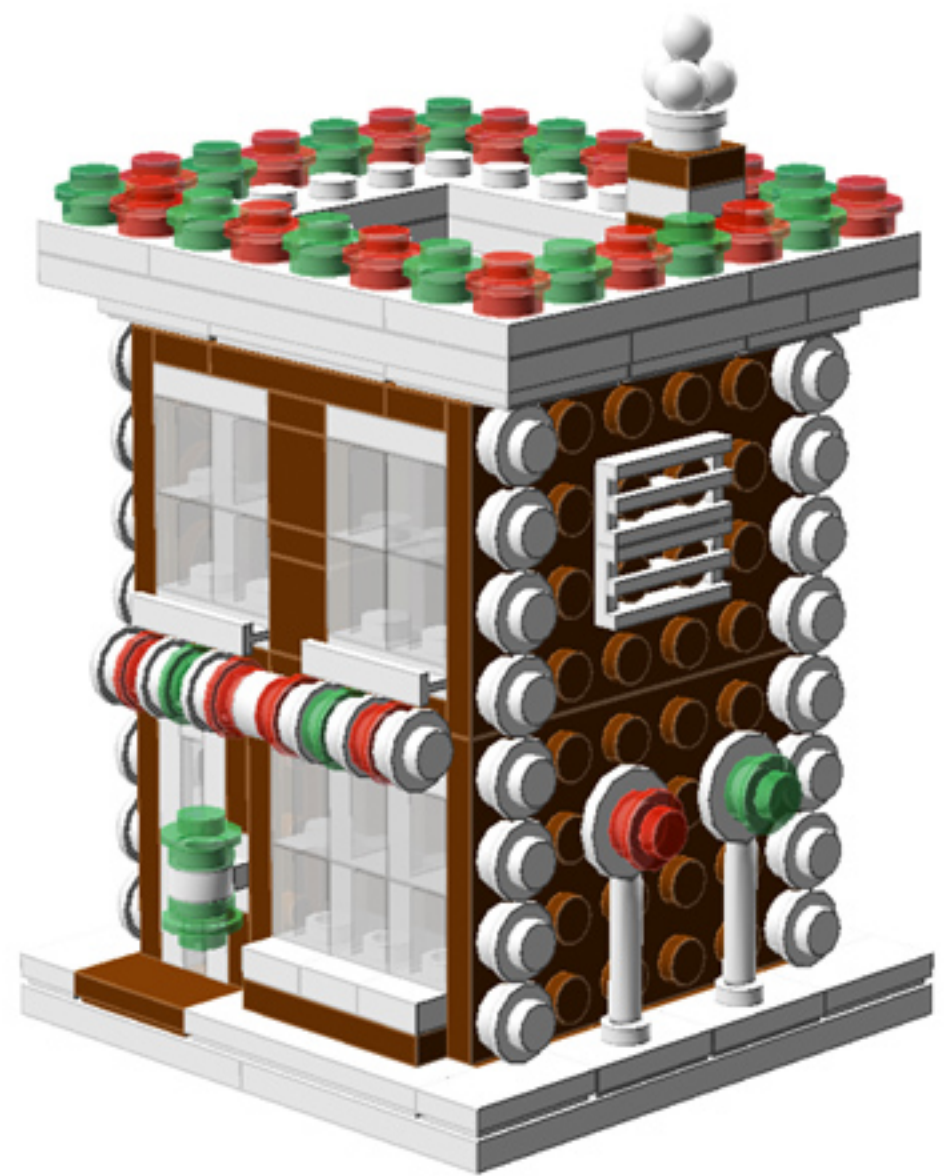

Gingerbread Shop

A LEGO® project by Chris McVeigh
chrismcveigh.com

Element ID	Color	Description	Quantity
4211149	Reddish Brown	Brick 1X2	11
4211225	Reddish Brown	Brick 1X4	3
4211210	Reddish Brown	Brick 2X2	6
4216668	Reddish Brown	Brick 2X3	3
4211151	Reddish Brown	Flat Tile, 1X2	3
4271949	Reddish Brown	Flat Tile, 2X2	3
4221744	Reddish Brown	Plate 1X1	5
4211150	Reddish Brown	Plate 1X2	3
4219726	Reddish Brown	Plate 1X2 W. 1 Knob	9
4211152	Reddish Brown	Plate 1X3	3
4211190	Reddish Brown	Plate 1X4	5
4221590	Reddish Brown	Plate 1X6	4
4565394	Reddish Brown	Plate 2X2 W 1 Knob	2
4211189	Reddish Brown	Plate 2X3	5

Element ID	Color	Description	Quantity
4271874	Reddish Brown	Plate 4X6	4
4216581	Reddish Brown	Round Plate 1X1	5
4113917	Tan	Plate 1X2	8
4645394	Trans-Clear	Brick 1X1	20
3000840	Trans-Clear	Plate 1X1	3
3005748	Trans-Green	Round Plate 1X1	19
3005741	Trans-Red	Round Plate 1X1	19
4277926	White	Angle Plate 1X2 / 2X2	4
307001	White	Flat Tile, 1X1	1
306901	White	Flat Tile, 1X2	7
4558168	White	Flat Tile, 1X3	4
243101	White	Flat Tile, 1X4	6
625401	White	Ice Cream	1
4632566	White	Lamp Holder	2

Element ID	Color	Description	Quantity
4518400	White	Nose Cone Small 1X1	3
302401	White	Plate 1X1	2
379401	White	Plate 1X2 W. 1 Knob	10
4249563	White	Plate 1X2 With Slide	2
362301	White	Plate 1X3	5
371001	White	Plate 1X4	2
4565324	White	Plate 2X2 W 1 Knob	6
302101	White	Plate 2X3	6
302001	White	Plate 2X4	6
303401	White	Plate 2X8	2
303501	White	Plate 4X8	2
241201	White	Radiator Grille 1X2	4
614101	White	Round Plate 1X1	39
390001	White	Sign - Stop	4