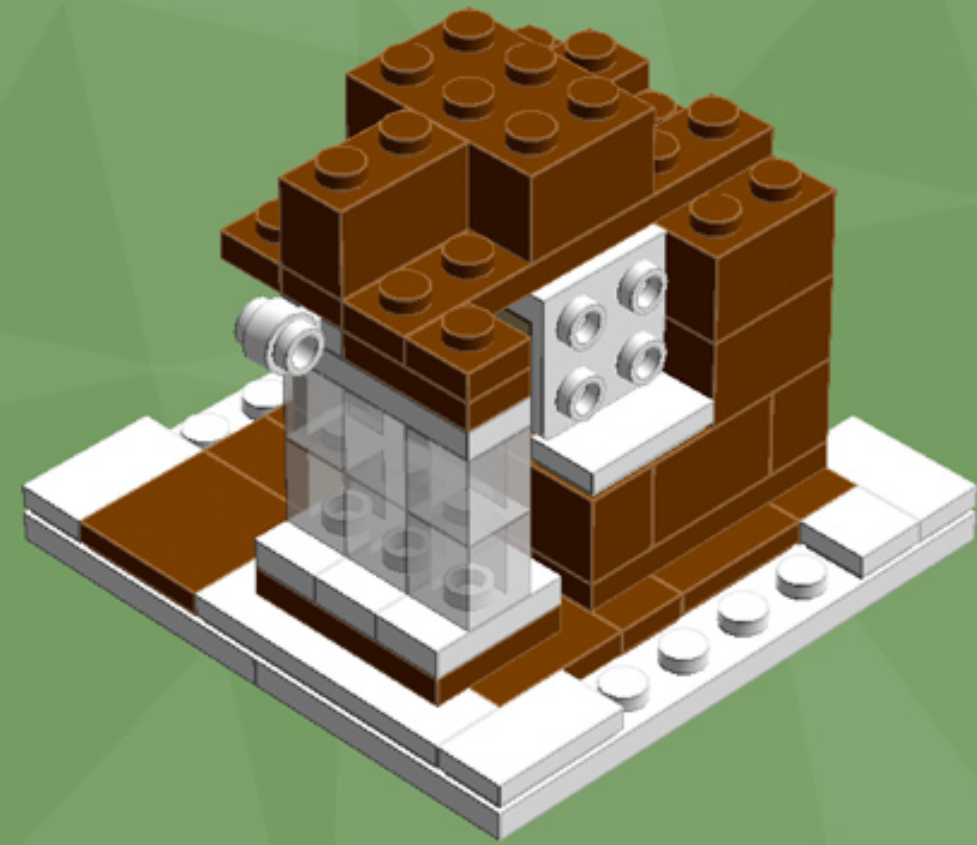

Element ID	Color	Description	Quantity
4271874	Reddish Brown	Plate 4X6	4
4216581	Reddish Brown	Round Plate 1X1	5
4113917	Tan	Plate 1X2	8
4645394	Trans-Clear	Brick 1X1	20
3000840	Trans-Clear	Plate 1X1	3
3005748	Trans-Green	Round Plate 1X1	19
3005741	Trans-Red	Round Plate 1X1	19
4277926	White	Angle Plate 1X2 / 2X2	4
307001	White	Flat Tile, 1X1	1
306901	White	Flat Tile, 1X2	7
4558168	White	Flat Tile, 1X3	4
243101	White	Flat Tile, 1X4	6
625401	White	Ice Cream	1
4632566	White	Lamp Holder	2

Element ID	Color	Description	Quantity
4518400	White	Nose Cone Small 1X1	3
302401	White	Plate 1X1	2
379401	White	Plate 1X2 W. 1 Knob	10
4249563	White	Plate 1X2 With Slide	2
362301	White	Plate 1X3	5
371001	White	Plate 1X4	2
4565324	White	Plate 2X2 W 1 Knob	6
302101	White	Plate 2X3	6
302001	White	Plate 2X4	6
303401	White	Plate 2X8	2
303501	White	Plate 4X8	2
241201	White	Radiator Grille 1X2	4
614101	White	Round Plate 1X1	39
390001	White	Sign - Stop	4