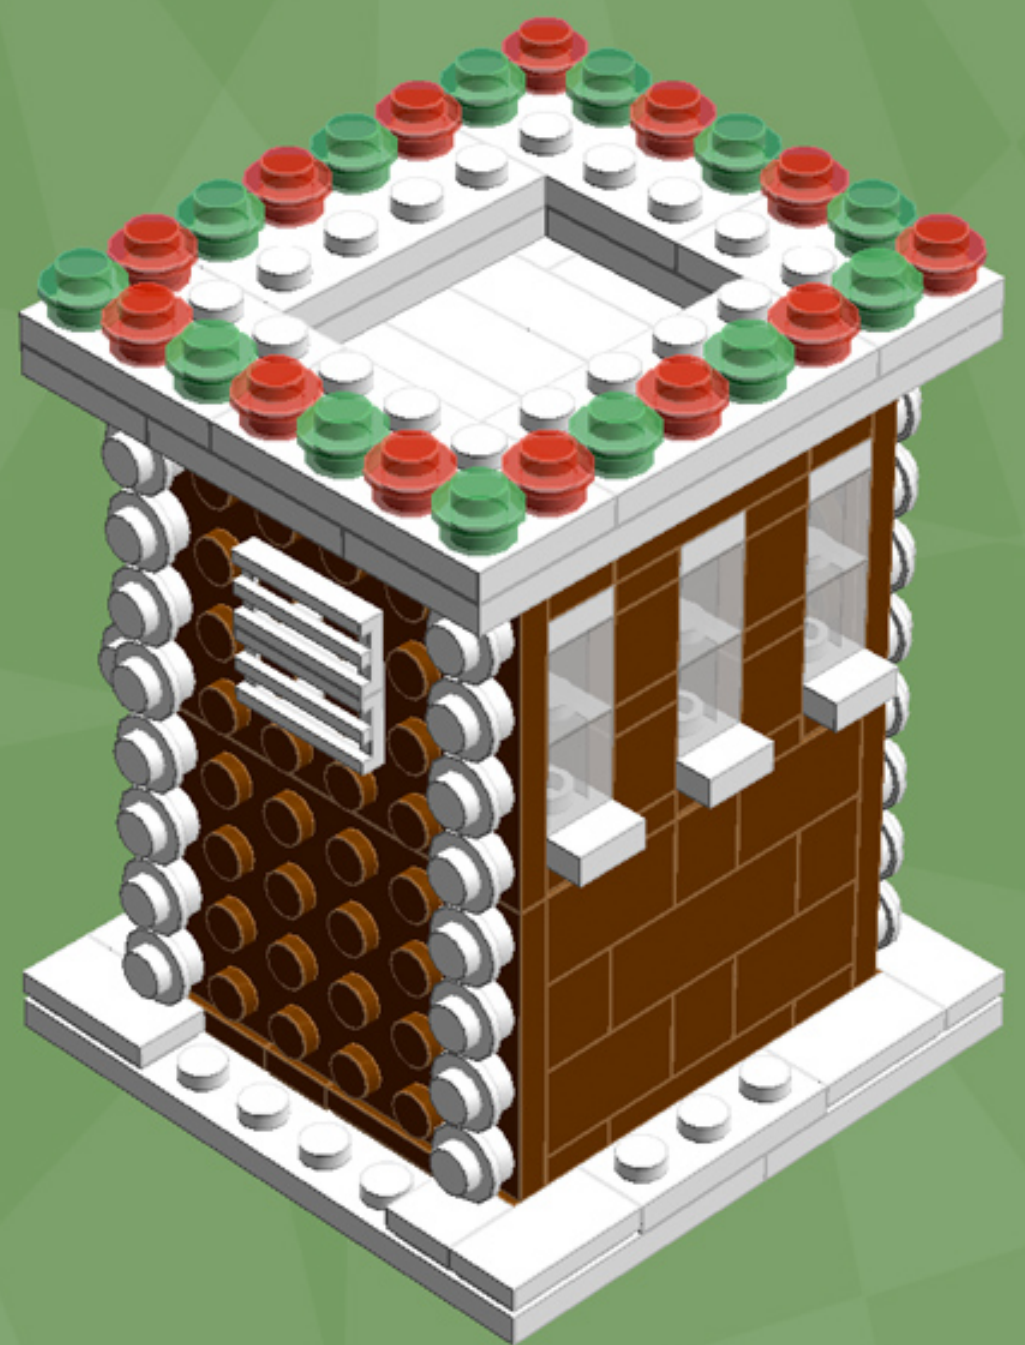

Gingerbread Shop

A LEGO® project by Chris McVeigh
chrismcveigh.com

Element ID	Color	Description	Quantity
4211149	Reddish Brown	Brick 1X2	11
4211225	Reddish Brown	Brick 1X4	3
4211210	Reddish Brown	Brick 2X2	6
4216668	Reddish Brown	Brick 2X3	3
4211151	Reddish Brown	Flat Tile, 1X2	3
4271949	Reddish Brown	Flat Tile, 2X2	3
4221744	Reddish Brown	Plate 1X1	5
4211150	Reddish Brown	Plate 1X2	3
4219726	Reddish Brown	Plate 1X2 W. 1 Knob	9
4211152	Reddish Brown	Plate 1X3	3
4211190	Reddish Brown	Plate 1X4	5
4221590	Reddish Brown	Plate 1X6	4
4565394	Reddish Brown	Plate 2X2 W 1 Knob	2
4211189	Reddish Brown	Plate 2X3	5

Element ID	Color	Description	Quantity
4271874	Reddish Brown	Plate 4X6	4
4216581	Reddish Brown	Round Plate 1X1	5
4113917	Tan	Plate 1X2	8
4645394	Trans-Clear	Brick 1X1	20
3000840	Trans-Clear	Plate 1X1	3
3005748	Trans-Green	Round Plate 1X1	19
3005741	Trans-Red	Round Plate 1X1	19
4277926	White	Angle Plate 1X2 / 2X2	4
307001	White	Flat Tile, 1X1	1
306901	White	Flat Tile, 1X2	7
4558168	White	Flat Tile, 1X3	4
243101	White	Flat Tile, 1X4	6
625401	White	Ice Cream	1
4632566	White	Lamp Holder	2

Element ID	Color	Description	Quantity
4518400	White	Nose Cone Small 1X1	3
302401	White	Plate 1X1	2
379401	White	Plate 1X2 W. 1 Knob	10
4249563	White	Plate 1X2 With Slide	2
362301	White	Plate 1X3	5
371001	White	Plate 1X4	2
4565324	White	Plate 2X2 W 1 Knob	6
302101	White	Plate 2X3	6
302001	White	Plate 2X4	6
303401	White	Plate 2X8	2
303501	White	Plate 4X8	2
241201	White	Radiator Grille 1X2	4
614101	White	Round Plate 1X1	39
390001	White	Sign - Stop	4

3x

2x

2x

2x

*For more fun builds,
please pop by chrismcveigh.com,
visit me at facebook.com/c.mcveigh.photos,
or follow me on twitter [@actionfigured](https://twitter.com/actionfigured)*

Purchase custom building kits at powerpig.storenvy.com