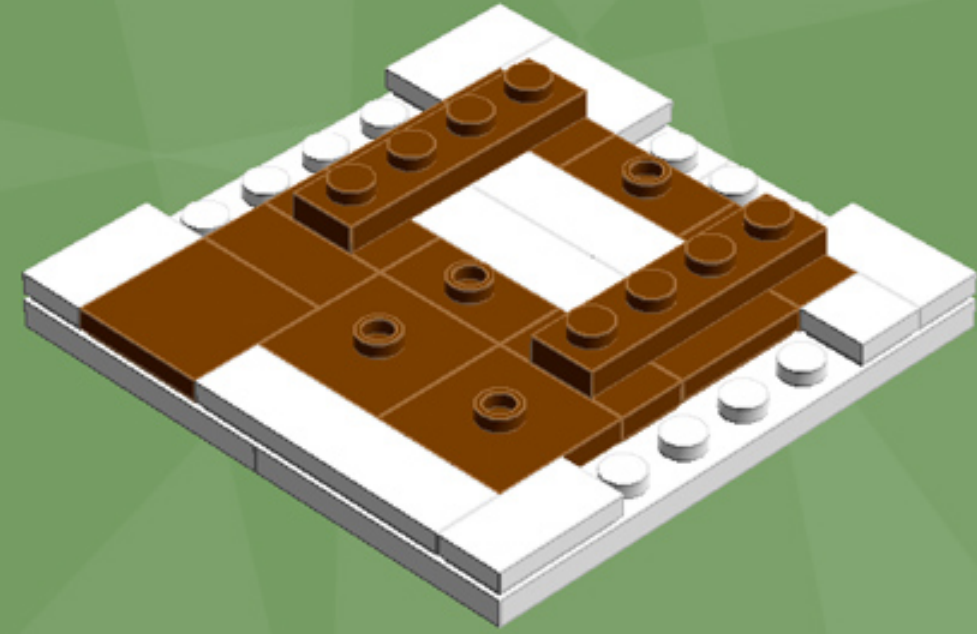

Element ID	Color	Description	Quantity
4271874	Reddish Brown	Plate 4X6	4
4216581	Reddish Brown	Round Plate 1X1	5
4113917	Tan	Plate 1X2	8
4645394	Trans-Clear	Brick 1X1	20
3000840	Trans-Clear	Plate 1X1	3
3005748	Trans-Green	Round Plate 1X1	19
3005741	Trans-Red	Round Plate 1X1	19
4277926	White	Angle Plate 1X2 / 2X2	4
307001	White	Flat Tile, 1X1	1
306901	White	Flat Tile, 1X2	7
4558168	White	Flat Tile, 1X3	4
243101	White	Flat Tile, 1X4	6
625401	White	Ice Cream	1
4632566	White	Lamp Holder	2

Element ID	Color	Description	Quantity
4518400	White	Nose Cone Small 1X1	3
302401	White	Plate 1X1	2
379401	White	Plate 1X2 W. 1 Knob	10
4249563	White	Plate 1X2 With Slide	2
362301	White	Plate 1X3	5
371001	White	Plate 1X4	2
4565324	White	Plate 2X2 W 1 Knob	6
302101	White	Plate 2X3	6
302001	White	Plate 2X4	6
303401	White	Plate 2X8	2
303501	White	Plate 4X8	2
241201	White	Radiator Grille 1X2	4
614101	White	Round Plate 1X1	39
390001	White	Sign - Stop	4