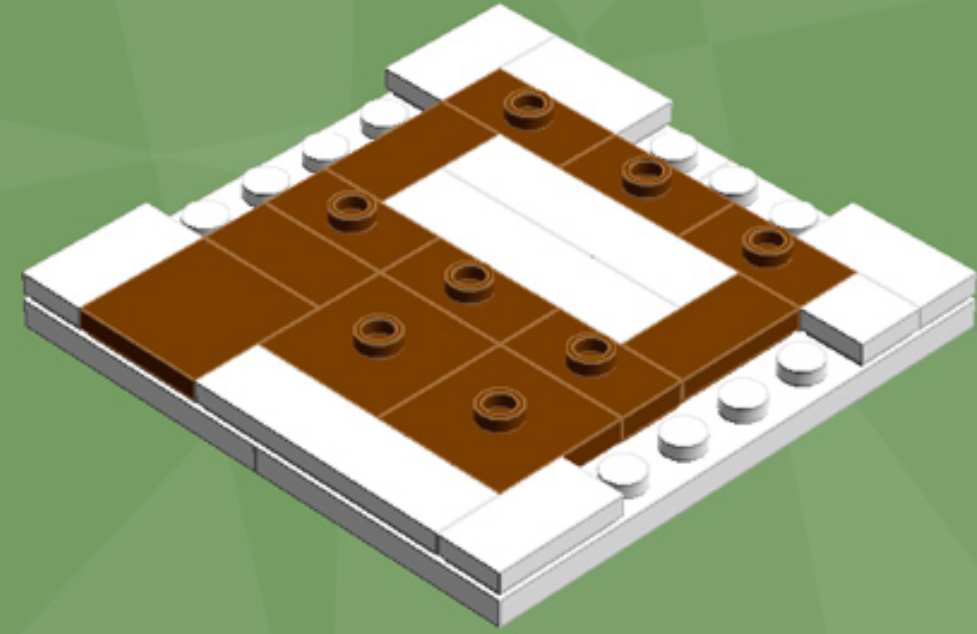

Element ID	Color	Description	Quantity
4271874	Reddish Brown	Plate 4X6	4
4216581	Reddish Brown	Round Plate 1X1	5
4113917	Tan	Plate 1X2	8
4645394	Trans-Clear	Brick 1X1	20
3000840	Trans-Clear	Plate 1X1	3
3005748	Trans-Green	Round Plate 1X1	19
3005741	Trans-Red	Round Plate 1X1	19
4277926	White	Angle Plate 1X2 / 2X2	4
307001	White	Flat Tile, 1X1	1
306901	White	Flat Tile, 1X2	7
4558168	White	Flat Tile, 1X3	4
243101	White	Flat Tile, 1X4	6
625401	White	Ice Cream	1
4632566	White	Lamp Holder	2

Element ID	Color	Description	Quantity
4518400	White	Nose Cone Small 1X1	3
302401	White	Plate 1X1	2
379401	White	Plate 1X2 W. 1 Knob	10
4249563	White	Plate 1X2 With Slide	2
362301	White	Plate 1X3	5
371001	White	Plate 1X4	2
4565324	White	Plate 2X2 W 1 Knob	6
302101	White	Plate 2X3	6
302001	White	Plate 2X4	6
303401	White	Plate 2X8	2
303501	White	Plate 4X8	2
241201	White	Radiator Grille 1X2	4
614101	White	Round Plate 1X1	39
390001	White	Sign - Stop	4