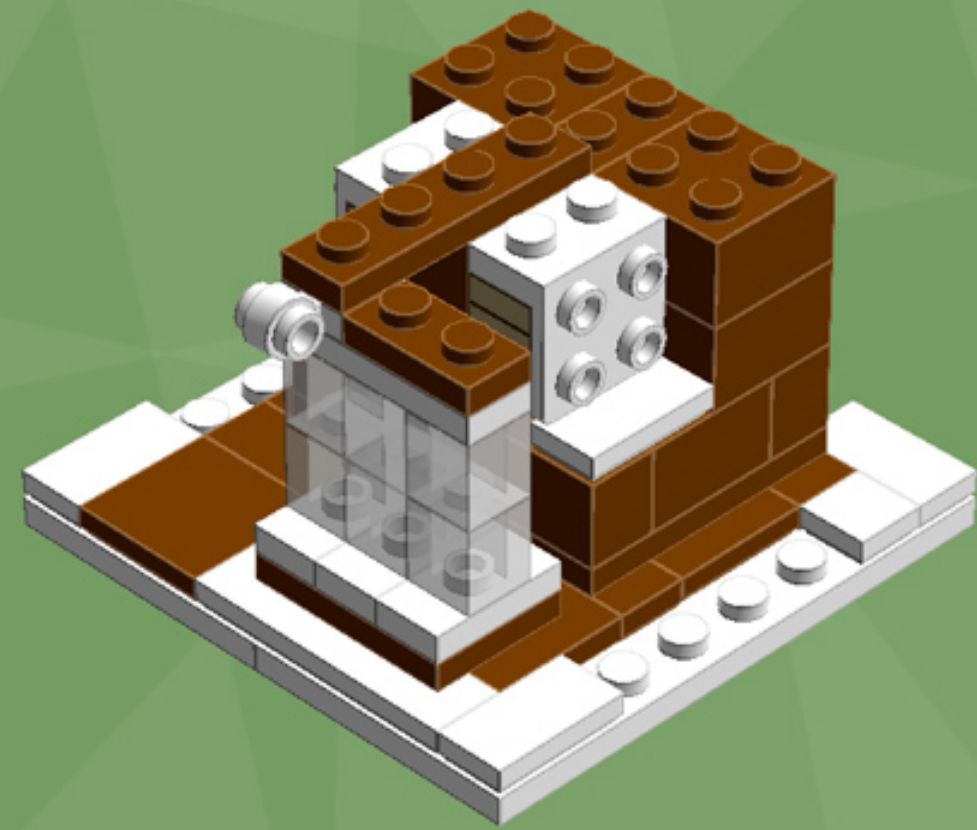

Element ID	Color	Description	Quantity
4271874	Reddish Brown	Plate 4X6	4
4216581	Reddish Brown	Round Plate 1X1	5
4113917	Tan	Plate 1X2	8
4645394	Trans-Clear	Brick 1X1	20
3000840	Trans-Clear	Plate 1X1	3
3005748	Trans-Green	Round Plate 1X1	19
3005741	Trans-Red	Round Plate 1X1	19
4277926	White	Angle Plate 1X2 / 2X2	4
307001	White	Flat Tile, 1X1	1
306901	White	Flat Tile, 1X2	7
4558168	White	Flat Tile, 1X3	4
243101	White	Flat Tile, 1X4	6
625401	White	Ice Cream	1
4632566	White	Lamp Holder	2

Element ID	Color	Description	Quantity
4518400	White	Nose Cone Small 1X1	3
302401	White	Plate 1X1	2
379401	White	Plate 1X2 W. 1 Knob	10
4249563	White	Plate 1X2 With Slide	2
362301	White	Plate 1X3	5
371001	White	Plate 1X4	2
4565324	White	Plate 2X2 W 1 Knob	6
302101	White	Plate 2X3	6
302001	White	Plate 2X4	6
303401	White	Plate 2X8	2
303501	White	Plate 4X8	2
241201	White	Radiator Grille 1X2	4
614101	White	Round Plate 1X1	39
390001	White	Sign - Stop	4