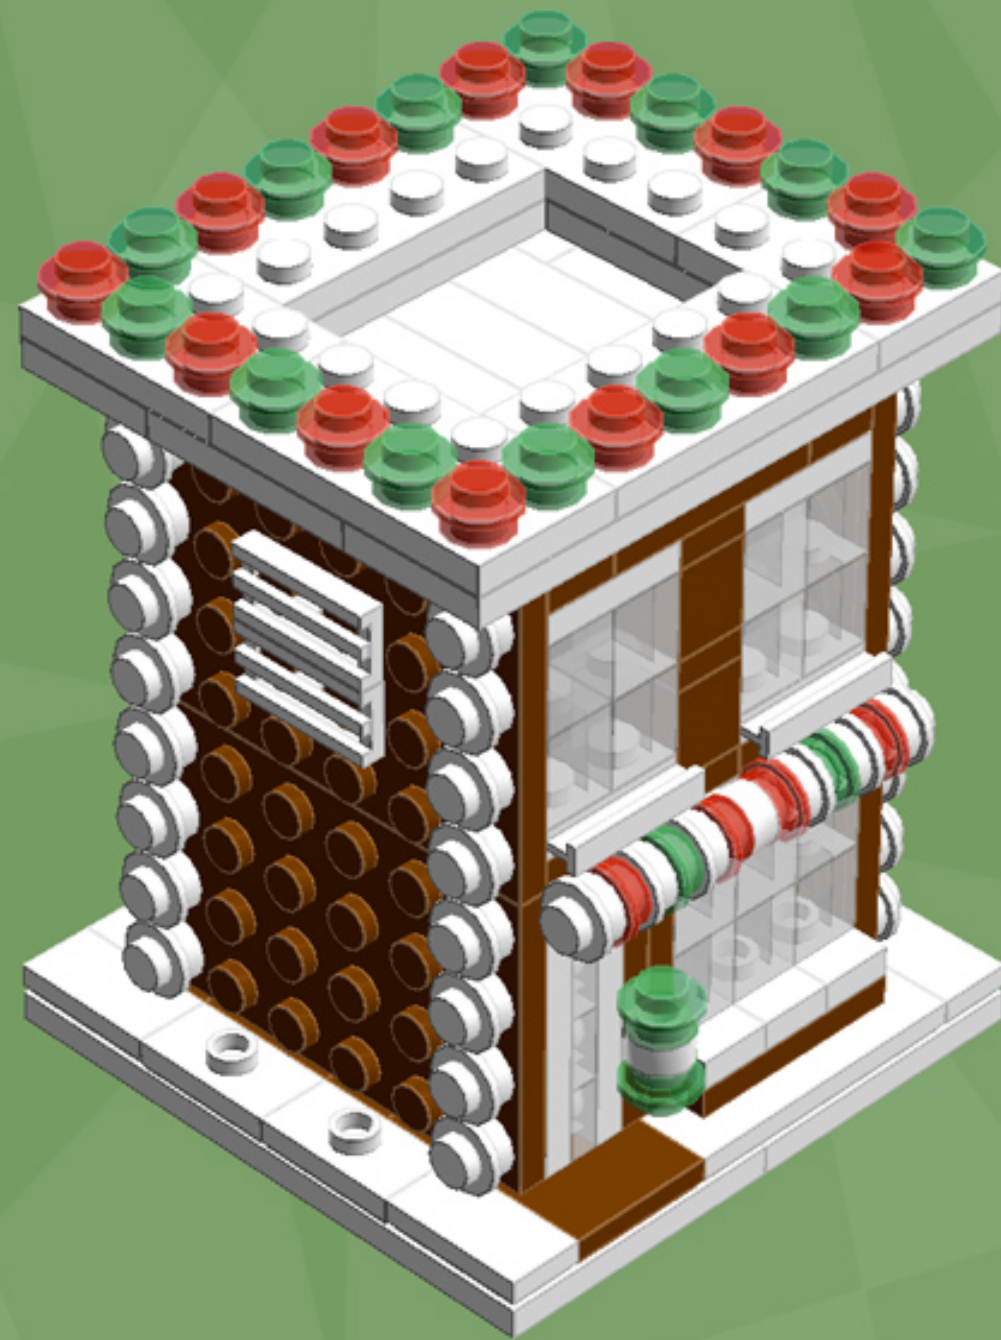

Gingerbread Shop

A LEGO® project by Chris McVeigh
chrismcveigh.com

Element ID	Color	Description	Quantity
4211149	Reddish Brown	Brick 1X2	11
4211225	Reddish Brown	Brick 1X4	3
4211210	Reddish Brown	Brick 2X2	6
4216668	Reddish Brown	Brick 2X3	3
4211151	Reddish Brown	Flat Tile, 1X2	3
4271949	Reddish Brown	Flat Tile, 2X2	3
4221744	Reddish Brown	Plate 1X1	5
4211150	Reddish Brown	Plate 1X2	3
4219726	Reddish Brown	Plate 1X2 W. 1 Knob	9
4211152	Reddish Brown	Plate 1X3	3
4211190	Reddish Brown	Plate 1X4	5
4221590	Reddish Brown	Plate 1X6	4
4565394	Reddish Brown	Plate 2X2 W 1 Knob	2
4211189	Reddish Brown	Plate 2X3	5

Element ID	Color	Description	Quantity
4271874	Reddish Brown	Plate 4X6	4
4216581	Reddish Brown	Round Plate 1X1	5
4113917	Tan	Plate 1X2	8
4645394	Trans-Clear	Brick 1X1	20
3000840	Trans-Clear	Plate 1X1	3
3005748	Trans-Green	Round Plate 1X1	19
3005741	Trans-Red	Round Plate 1X1	19
4277926	White	Angle Plate 1X2 / 2X2	4
307001	White	Flat Tile, 1X1	1
306901	White	Flat Tile, 1X2	7
4558168	White	Flat Tile, 1X3	4
243101	White	Flat Tile, 1X4	6
625401	White	Ice Cream	1
4632566	White	Lamp Holder	2

Element ID	Color	Description	Quantity
4518400	White	Nose Cone Small 1X1	3
302401	White	Plate 1X1	2
379401	White	Plate 1X2 W. 1 Knob	10
4249563	White	Plate 1X2 With Slide	2
362301	White	Plate 1X3	5
371001	White	Plate 1X4	2
4565324	White	Plate 2X2 W 1 Knob	6
302101	White	Plate 2X3	6
302001	White	Plate 2X4	6
303401	White	Plate 2X8	2
303501	White	Plate 4X8	2
241201	White	Radiator Grille 1X2	4
614101	White	Round Plate 1X1	39
390001	White	Sign - Stop	4

3x

2x

2x

2x

*For more fun builds,
please pop by chrismcveigh.com,
visit me at facebook.com/c.mcveigh.photos,
or follow me on twitter [@actionfigured](https://twitter.com/actionfigured)*

Purchase custom building kits at powerpig.storenvy.com