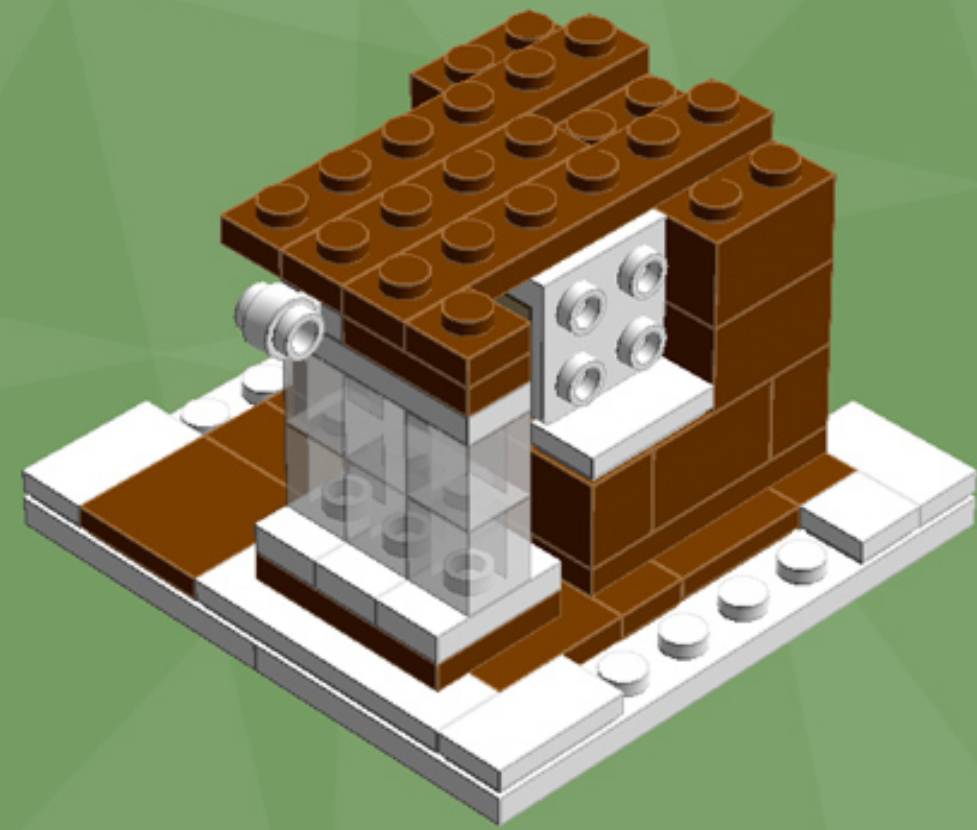

Element ID	Color	Description	Quantity
4271874	Reddish Brown	Plate 4X6	4
4216581	Reddish Brown	Round Plate 1X1	5
4113917	Tan	Plate 1X2	8
4645394	Trans-Clear	Brick 1X1	20
3000840	Trans-Clear	Plate 1X1	3
3005748	Trans-Green	Round Plate 1X1	19
3005741	Trans-Red	Round Plate 1X1	19
4277926	White	Angle Plate 1X2 / 2X2	4
307001	White	Flat Tile, 1X1	1
306901	White	Flat Tile, 1X2	7
4558168	White	Flat Tile, 1X3	4
243101	White	Flat Tile, 1X4	6
625401	White	Ice Cream	1
4632566	White	Lamp Holder	2

Element ID	Color	Description	Quantity
4518400	White	Nose Cone Small 1X1	3
302401	White	Plate 1X1	2
379401	White	Plate 1X2 W. 1 Knob	10
4249563	White	Plate 1X2 With Slide	2
362301	White	Plate 1X3	5
371001	White	Plate 1X4	2
4565324	White	Plate 2X2 W 1 Knob	6
302101	White	Plate 2X3	6
302001	White	Plate 2X4	6
303401	White	Plate 2X8	2
303501	White	Plate 4X8	2
241201	White	Radiator Grille 1X2	4
614101	White	Round Plate 1X1	39
390001	White	Sign - Stop	4