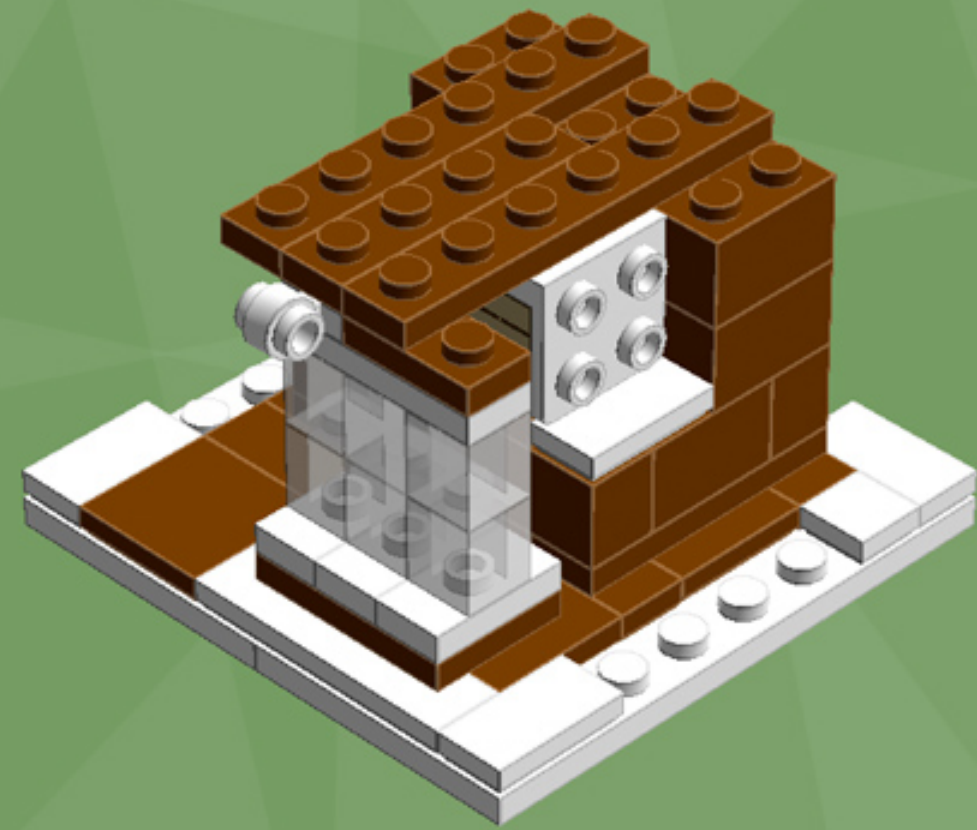

Element ID	Color	Description	Quantity
4271874	Reddish Brown	Plate 4X6	4
4216581	Reddish Brown	Round Plate 1X1	5
4113917	Tan	Plate 1X2	8
4645394	Trans-Clear	Brick 1X1	20
3000840	Trans-Clear	Plate 1X1	3
3005748	Trans-Green	Round Plate 1X1	19
3005741	Trans-Red	Round Plate 1X1	19
4277926	White	Angle Plate 1X2 / 2X2	4
307001	White	Flat Tile, 1X1	1
306901	White	Flat Tile, 1X2	7
4558168	White	Flat Tile, 1X3	4
243101	White	Flat Tile, 1X4	6
625401	White	Ice Cream	1
4632566	White	Lamp Holder	2

Element ID	Color	Description	Quantity
4518400	White	Nose Cone Small 1X1	3
302401	White	Plate 1X1	2
379401	White	Plate 1X2 W. 1 Knob	10
4249563	White	Plate 1X2 With Slide	2
362301	White	Plate 1X3	5
371001	White	Plate 1X4	2
4565324	White	Plate 2X2 W 1 Knob	6
302101	White	Plate 2X3	6
302001	White	Plate 2X4	6
303401	White	Plate 2X8	2
303501	White	Plate 4X8	2
241201	White	Radiator Grille 1X2	4
614101	White	Round Plate 1X1	39
390001	White	Sign - Stop	4