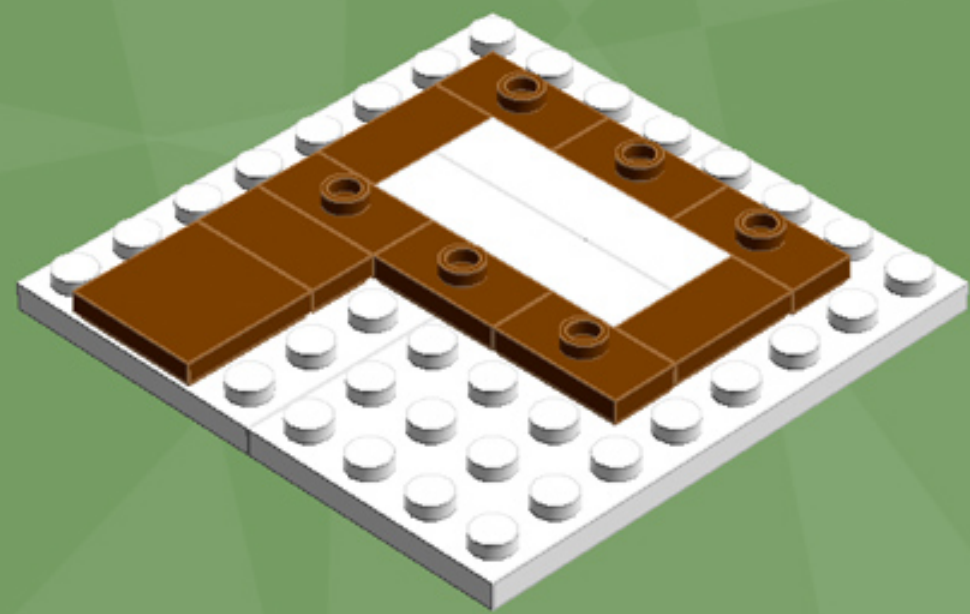

Element ID	Color	Description	Quantity
4271874	Reddish Brown	Plate 4X6	4
4216581	Reddish Brown	Round Plate 1X1	5
4113917	Tan	Plate 1X2	8
4645394	Trans-Clear	Brick 1X1	20
3000840	Trans-Clear	Plate 1X1	3
3005748	Trans-Green	Round Plate 1X1	19
3005741	Trans-Red	Round Plate 1X1	19
4277926	White	Angle Plate 1X2 / 2X2	4
307001	White	Flat Tile, 1X1	1
306901	White	Flat Tile, 1X2	7
4558168	White	Flat Tile, 1X3	4
243101	White	Flat Tile, 1X4	6
625401	White	Ice Cream	1
4632566	White	Lamp Holder	2

Element ID	Color	Description	Quantity
4518400	White	Nose Cone Small 1X1	3
302401	White	Plate 1X1	2
379401	White	Plate 1X2 W. 1 Knob	10
4249563	White	Plate 1X2 With Slide	2
362301	White	Plate 1X3	5
371001	White	Plate 1X4	2
4565324	White	Plate 2X2 W 1 Knob	6
302101	White	Plate 2X3	6
302001	White	Plate 2X4	6
303401	White	Plate 2X8	2
303501	White	Plate 4X8	2
241201	White	Radiator Grille 1X2	4
614101	White	Round Plate 1X1	39
390001	White	Sign - Stop	4