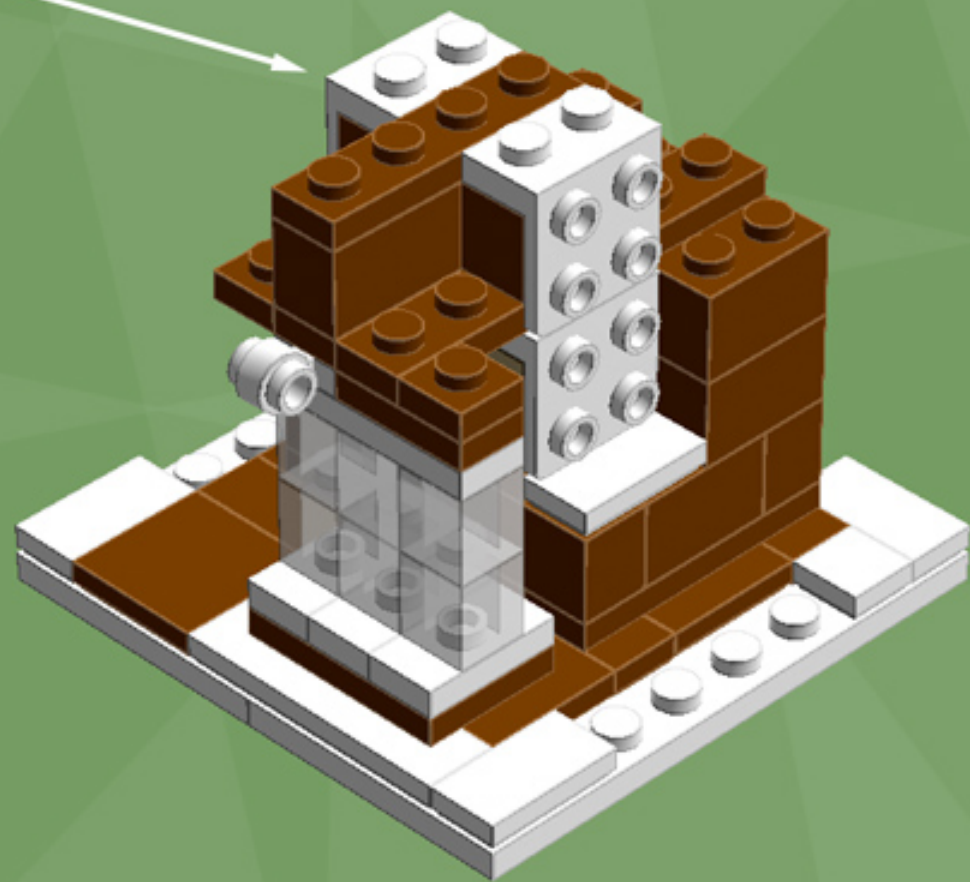

Element ID	Color	Description	Quantity
4518400	White	Nose Cone Small 1X1	3
302401	White	Plate 1X1	2
379401	White	Plate 1X2 W. 1 Knob	10
4249563	White	Plate 1X2 With Slide	2
362301	White	Plate 1X3	5
371001	White	Plate 1X4	2
4565324	White	Plate 2X2 W 1 Knob	6
302101	White	Plate 2X3	6
302001	White	Plate 2X4	6
303401	White	Plate 2X8	2
303501	White	Plate 4X8	2
241201	White	Radiator Grille 1X2	4
614101	White	Round Plate 1X1	39
390001	White	Sign - Stop	4