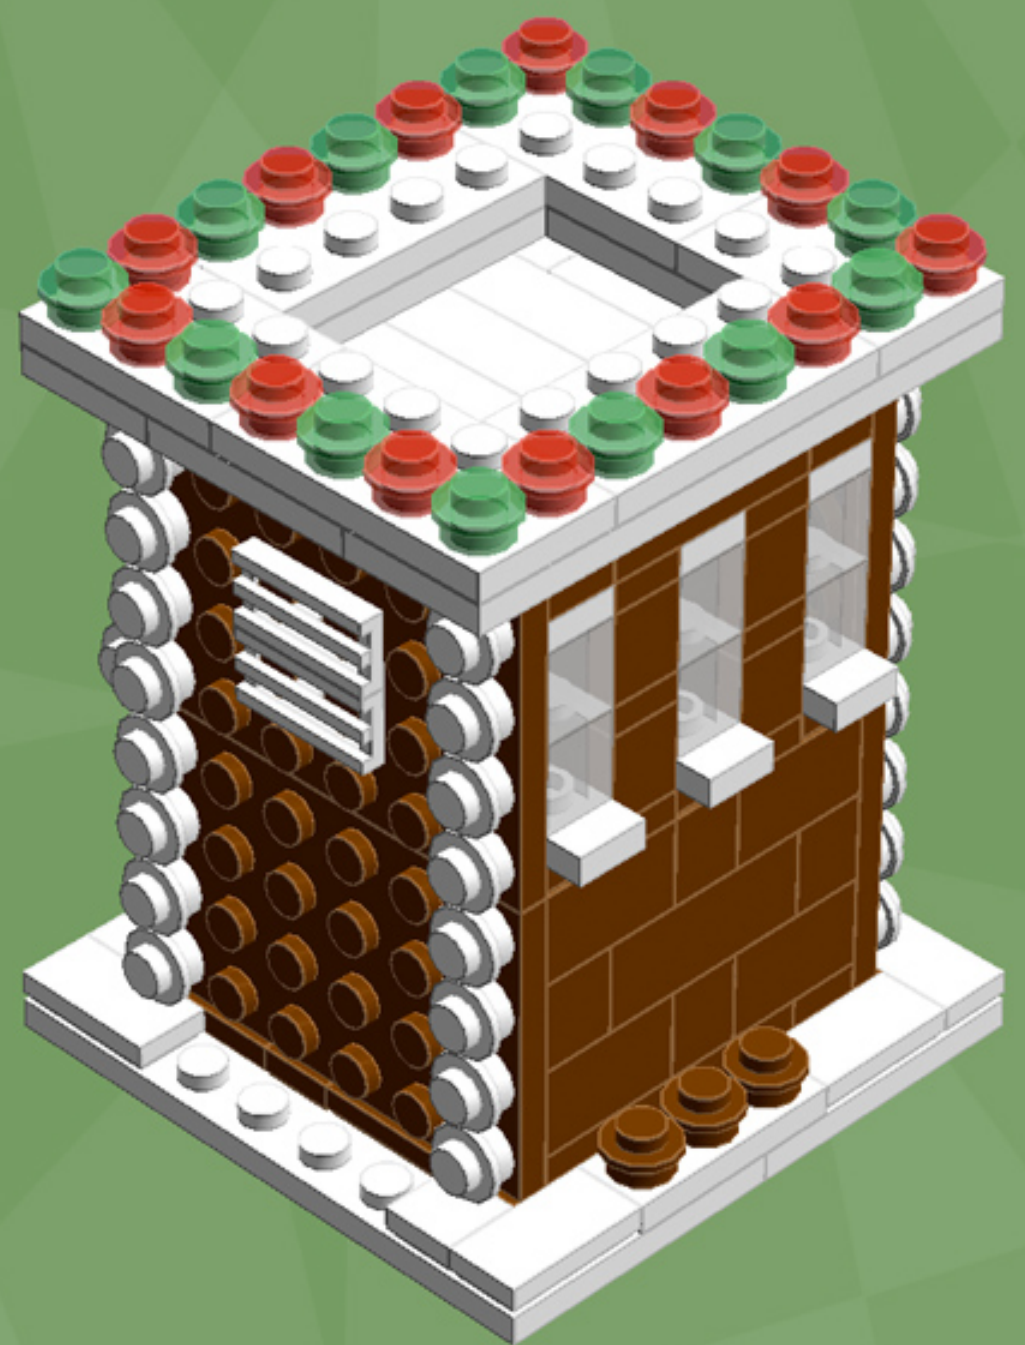

Gingerbread Shop

A LEGO® project by Chris McVeigh
chrismcveigh.com

Element ID	Color	Description	Quantity
4211149	Reddish Brown	Brick 1X2	11
4211225	Reddish Brown	Brick 1X4	3
4211210	Reddish Brown	Brick 2X2	6
4216668	Reddish Brown	Brick 2X3	3
4211151	Reddish Brown	Flat Tile, 1X2	3
4271949	Reddish Brown	Flat Tile, 2X2	3
4221744	Reddish Brown	Plate 1X1	5
4211150	Reddish Brown	Plate 1X2	3
4219726	Reddish Brown	Plate 1X2 W. 1 Knob	9
4211152	Reddish Brown	Plate 1X3	3
4211190	Reddish Brown	Plate 1X4	5
4221590	Reddish Brown	Plate 1X6	4
4565394	Reddish Brown	Plate 2X2 W 1 Knob	2
4211189	Reddish Brown	Plate 2X3	5

Element ID	Color	Description	Quantity
4271874	Reddish Brown	Plate 4X6	4
4216581	Reddish Brown	Round Plate 1X1	5
4113917	Tan	Plate 1X2	8
4645394	Trans-Clear	Brick 1X1	20
3000840	Trans-Clear	Plate 1X1	3
3005748	Trans-Green	Round Plate 1X1	19
3005741	Trans-Red	Round Plate 1X1	19
4277926	White	Angle Plate 1X2 / 2X2	4
307001	White	Flat Tile, 1X1	1
306901	White	Flat Tile, 1X2	7
4558168	White	Flat Tile, 1X3	4
243101	White	Flat Tile, 1X4	6
625401	White	Ice Cream	1
4632566	White	Lamp Holder	2

Element ID	Color	Description	Quantity
4518400	White	Nose Cone Small 1X1	3
302401	White	Plate 1X1	2
379401	White	Plate 1X2 W. 1 Knob	10
4249563	White	Plate 1X2 With Slide	2
362301	White	Plate 1X3	5
371001	White	Plate 1X4	2
4565324	White	Plate 2X2 W 1 Knob	6
302101	White	Plate 2X3	6
302001	White	Plate 2X4	6
303401	White	Plate 2X8	2
303501	White	Plate 4X8	2
241201	White	Radiator Grille 1X2	4
614101	White	Round Plate 1X1	39
390001	White	Sign - Stop	4

3x

2x

2x

2x

*For more fun builds,
please pop by chrismcveigh.com,
visit me at facebook.com/c.mcveigh.photos,
or follow me on twitter [@actionfigured](https://twitter.com/actionfigured)*

Purchase custom building kits at powerpig.storenvy.com