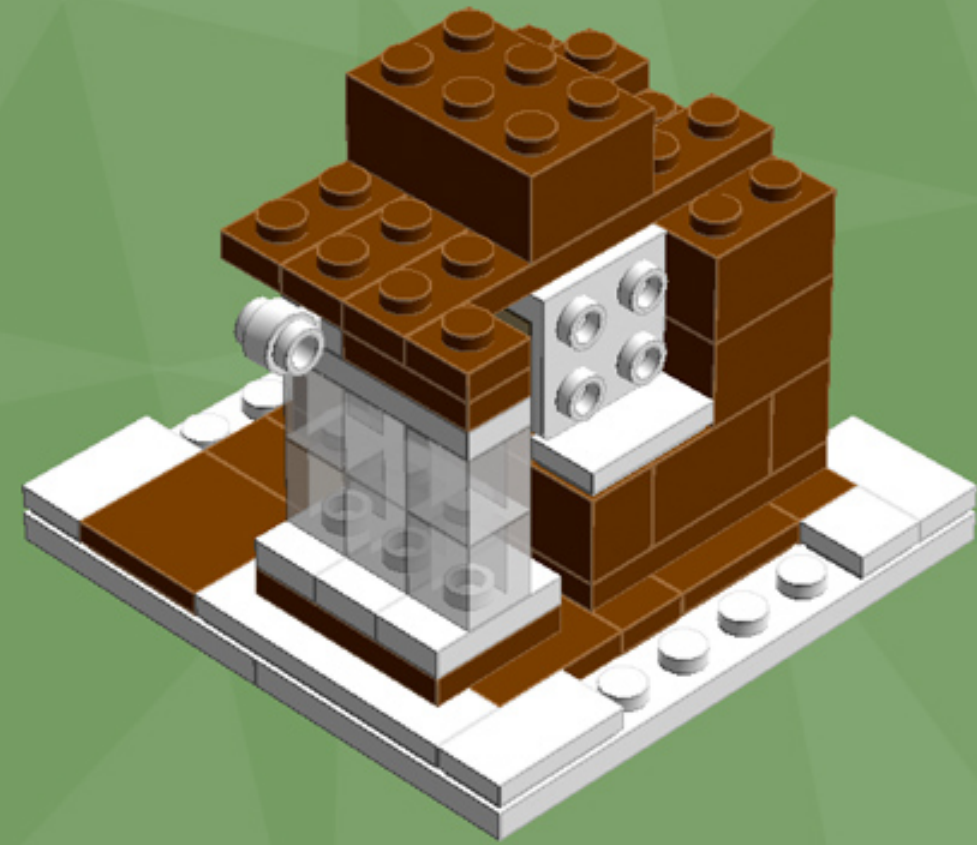

Element ID	Color	Description	Quantity
4271874	Reddish Brown	Plate 4X6	4
4216581	Reddish Brown	Round Plate 1X1	5
4113917	Tan	Plate 1X2	8
4645394	Trans-Clear	Brick 1X1	20
3000840	Trans-Clear	Plate 1X1	3
3005748	Trans-Green	Round Plate 1X1	19
3005741	Trans-Red	Round Plate 1X1	19
4277926	White	Angle Plate 1X2 / 2X2	4
307001	White	Flat Tile, 1X1	1
306901	White	Flat Tile, 1X2	7
4558168	White	Flat Tile, 1X3	4
243101	White	Flat Tile, 1X4	6
625401	White	Ice Cream	1
4632566	White	Lamp Holder	2

Element ID	Color	Description	Quantity
4518400	White	Nose Cone Small 1X1	3
302401	White	Plate 1X1	2
379401	White	Plate 1X2 W. 1 Knob	10
4249563	White	Plate 1X2 With Slide	2
362301	White	Plate 1X3	5
371001	White	Plate 1X4	2
4565324	White	Plate 2X2 W 1 Knob	6
302101	White	Plate 2X3	6
302001	White	Plate 2X4	6
303401	White	Plate 2X8	2
303501	White	Plate 4X8	2
241201	White	Radiator Grille 1X2	4
614101	White	Round Plate 1X1	39
390001	White	Sign - Stop	4