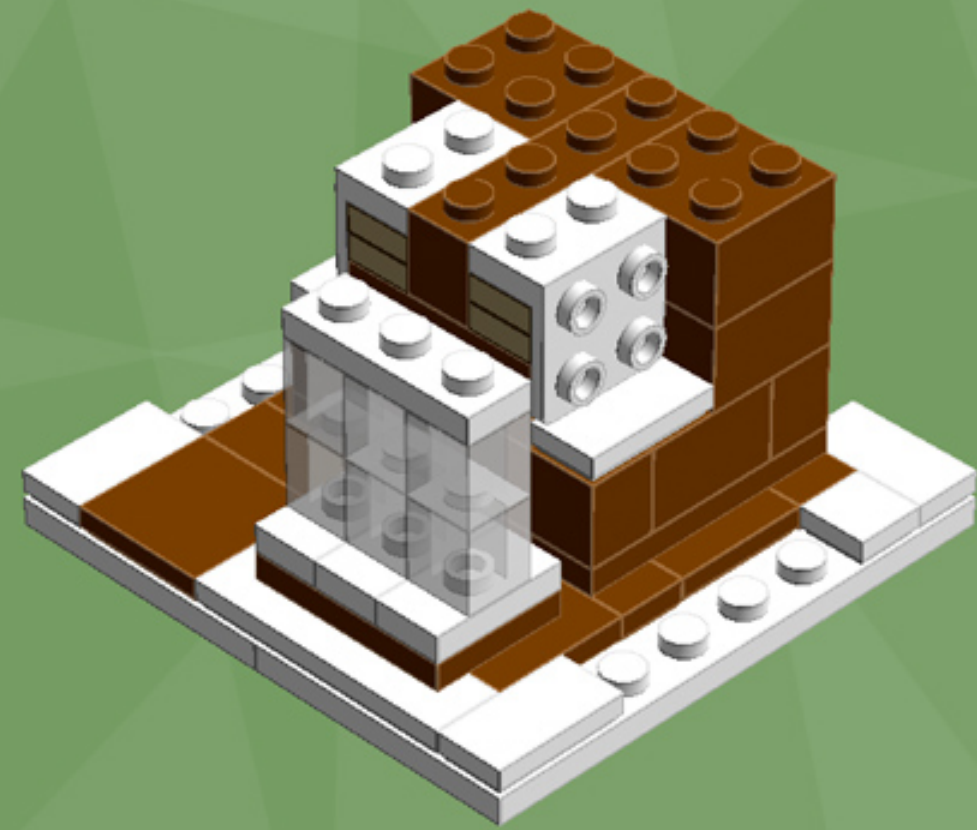

Element ID	Color	Description	Quantity
4271874	Reddish Brown	Plate 4X6	4
4216581	Reddish Brown	Round Plate 1X1	5
4113917	Tan	Plate 1X2	8
4645394	Trans-Clear	Brick 1X1	20
3000840	Trans-Clear	Plate 1X1	3
3005748	Trans-Green	Round Plate 1X1	19
3005741	Trans-Red	Round Plate 1X1	19
4277926	White	Angle Plate 1X2 / 2X2	4
307001	White	Flat Tile, 1X1	1
306901	White	Flat Tile, 1X2	7
4558168	White	Flat Tile, 1X3	4
243101	White	Flat Tile, 1X4	6
625401	White	Ice Cream	1
4632566	White	Lamp Holder	2

Element ID	Color	Description	Quantity
4518400	White	Nose Cone Small 1X1	3
302401	White	Plate 1X1	2
379401	White	Plate 1X2 W. 1 Knob	10
4249563	White	Plate 1X2 With Slide	2
362301	White	Plate 1X3	5
371001	White	Plate 1X4	2
4565324	White	Plate 2X2 W 1 Knob	6
302101	White	Plate 2X3	6
302001	White	Plate 2X4	6
303401	White	Plate 2X8	2
303501	White	Plate 4X8	2
241201	White	Radiator Grille 1X2	4
614101	White	Round Plate 1X1	39
390001	White	Sign - Stop	4