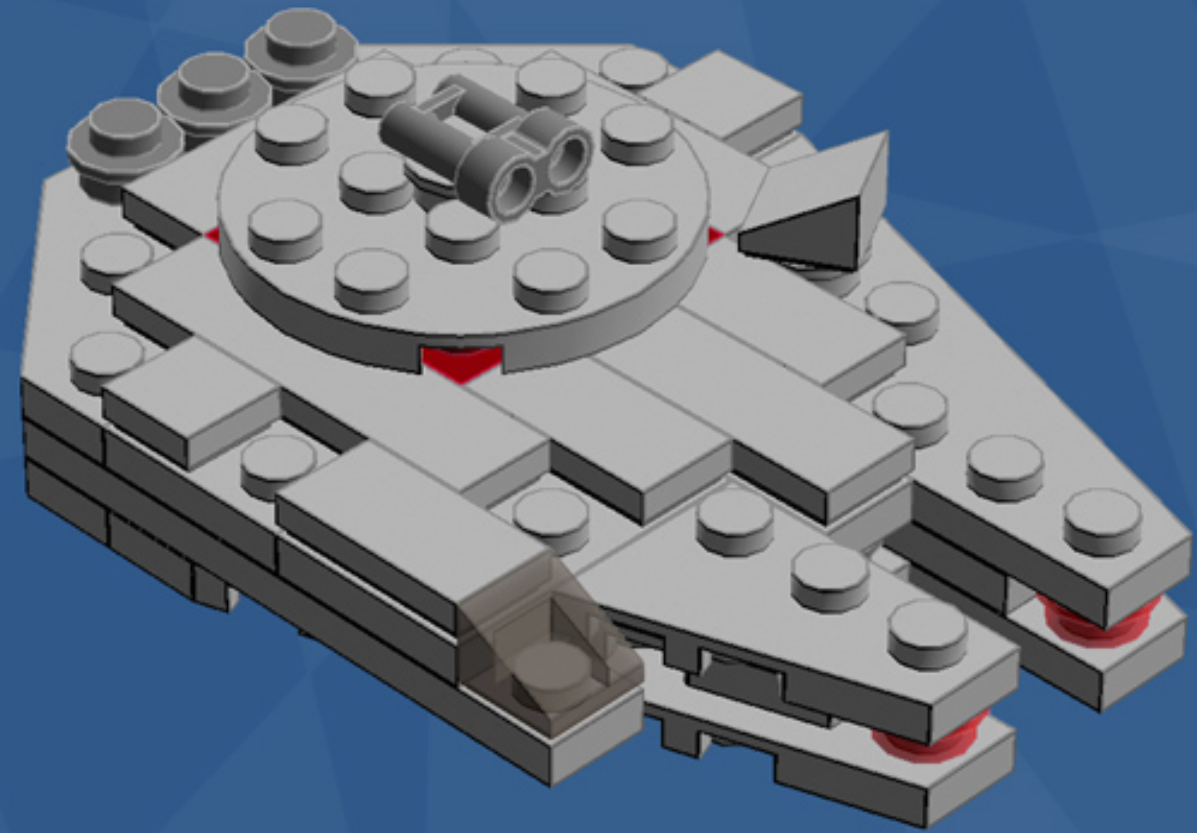

Millennium Falcon Ornament

A LEGO® project by Chris McVeigh
chrismcveigh.com

Element ID	Color	Description	Quantity
6010831	Black	Round Plate 2X2 W/Eye	1
4210719	Dark Grey	Plate 1X1	2
4210633	Dark Grey	Plate 1X1 Round	10
4211063	Dark Grey	Plate 1X2	2
4211043	Dark Grey	Plate 2X3	2
4211051	Dark Grey	Prismatic Binoculars	1
4539076	Dark Red	Plate 1X3	4
4211361	Light Grey	Corner Plate 45 Deg. 3X3	4
4211415	Light Grey	Flat Tile, 1X1	2
4211414	Light Grey	Flat Tile, 1X2	3
4558169	Light Grey	Flat Tile, 1X3	5
4211356	Light Grey	Flat Tile, 1X4	1
4211794	Light Grey	Left Plate 2X3 W/Angle	1

Element ID	Color	Description	Quantity
4282789	Light Grey	Left Plate 3X6 W Angle	2
4211429	Light Grey	Plate 1X3	4
4211438	Light Grey	Plate 1X6	1
4211425	Light Grey	Plate 1X8	2
4211396	Light Grey	Plate 2X3	2
4515351	Light Grey	Plate 4X4 Round W. Snap	1
4211791	Light Grey	Right Plate 2X3 W/Angle	2
4282786	Light Grey	Right Plate 3X6 W Angle	1
4521921	Light Grey	Roof Tile 1X1X2/3, Abs	1
4211525	Light Grey	Round Plate 1X1	4
4244368	Trans-Brown	Roof Tile 1X1X2/3, Abs	1
3000840	Trans-Clear	Plate 1X1	5
3005741	Trans-Red	Plate 1X1 Round	2

Optional hanging ornament configuration.

*For more fun builds,
please pop by chrismcveigh.com,
visit me at facebook.com/c.mcveigh.photos,
or follow me on twitter [@actionfigured](https://twitter.com/actionfigured)*