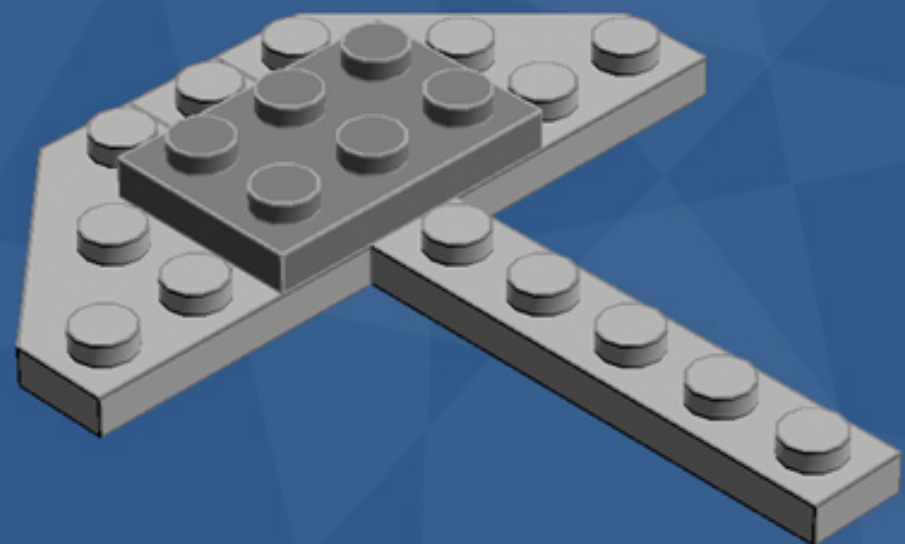

Millennium Falcon Ornament

A LEGO® project by Chris McVeigh
chrismcveigh.com

Element ID	Color	Description	Quantity
6010831	Black	Round Plate 2X2 W/Eye	1
4210719	Dark Grey	Plate 1X1	2
4210633	Dark Grey	Plate 1X1 Round	10
4211063	Dark Grey	Plate 1X2	2
4211043	Dark Grey	Plate 2X3	2
4211051	Dark Grey	Prismatic Binoculars	1
4539076	Dark Red	Plate 1X3	4
4211361	Light Grey	Corner Plate 45 Deg. 3X3	4
4211415	Light Grey	Flat Tile, 1X1	2
4211414	Light Grey	Flat Tile, 1X2	3
4558169	Light Grey	Flat Tile, 1X3	5
4211356	Light Grey	Flat Tile, 1X4	1
4211794	Light Grey	Left Plate 2X3 W/Angle	1

Element ID	Color	Description	Quantity
4282789	Light Grey	Left Plate 3X6 W Angle	2
4211429	Light Grey	Plate 1X3	4
4211438	Light Grey	Plate 1X6	1
4211425	Light Grey	Plate 1X8	2
4211396	Light Grey	Plate 2X3	2
4515351	Light Grey	Plate 4X4 Round W. Snap	1
4211791	Light Grey	Right Plate 2X3 W/Angle	2
4282786	Light Grey	Right Plate 3X6 W Angle	1
4521921	Light Grey	Roof Tile 1X1X2/3, Abs	1
4211525	Light Grey	Round Plate 1X1	4
4244368	Trans-Brown	Roof Tile 1X1X2/3, Abs	1
3000840	Trans-Clear	Plate 1X1	5
3005741	Trans-Red	Plate 1X1 Round	2