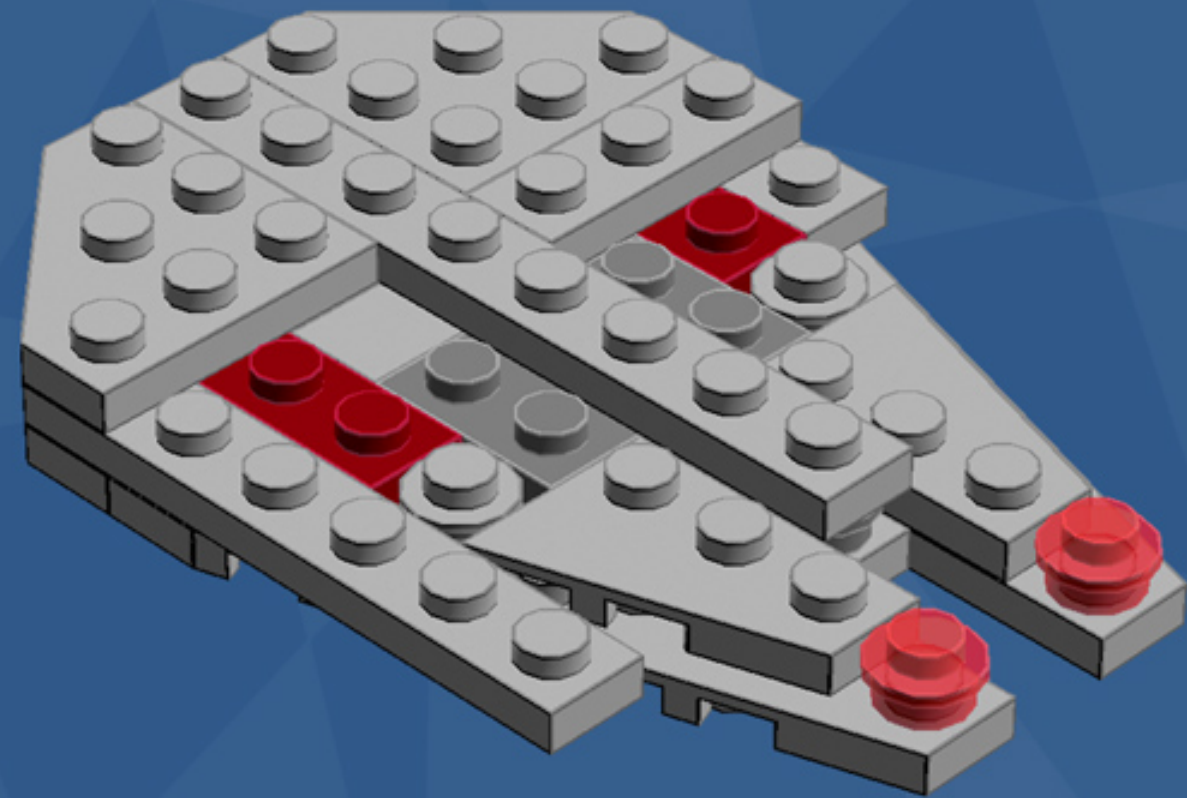

Millennium Falcon Ornament

A LEGO® project by Chris McVeigh
chrismcveigh.com

Element ID	Color	Description	Quantity
6010831	Black	Round Plate 2X2 W/Eye	1
4210719	Dark Grey	Plate 1X1	2
4210633	Dark Grey	Plate 1X1 Round	10
4211063	Dark Grey	Plate 1X2	2
4211043	Dark Grey	Plate 2X3	2
4211051	Dark Grey	Prismatic Binoculars	1
4539076	Dark Red	Plate 1X3	4
4211361	Light Grey	Corner Plate 45 Deg. 3X3	4
4211415	Light Grey	Flat Tile, 1X1	2
4211414	Light Grey	Flat Tile, 1X2	3
4558169	Light Grey	Flat Tile, 1X3	5
4211356	Light Grey	Flat Tile, 1X4	1
4211794	Light Grey	Left Plate 2X3 W/Angle	1

Element ID	Color	Description	Quantity
4282789	Light Grey	Left Plate 3X6 W Angle	2
4211429	Light Grey	Plate 1X3	4
4211438	Light Grey	Plate 1X6	1
4211425	Light Grey	Plate 1X8	2
4211396	Light Grey	Plate 2X3	2
4515351	Light Grey	Plate 4X4 Round W. Snap	1
4211791	Light Grey	Right Plate 2X3 W/Angle	2
4282786	Light Grey	Right Plate 3X6 W Angle	1
4521921	Light Grey	Roof Tile 1X1X2/3, Abs	1
4211525	Light Grey	Round Plate 1X1	4
4244368	Trans-Brown	Roof Tile 1X1X2/3, Abs	1
3000840	Trans-Clear	Plate 1X1	5
3005741	Trans-Red	Plate 1X1 Round	2