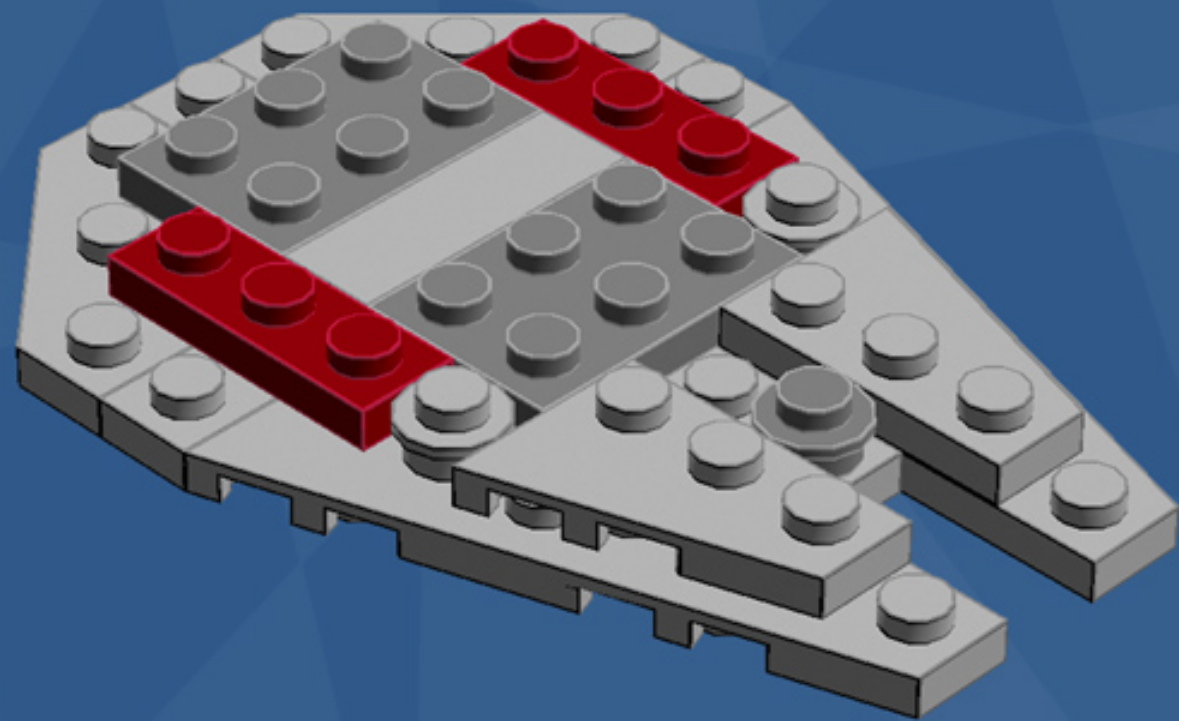

Millennium Falcon Ornament

A LEGO® project by Chris McVeigh
chrismcveigh.com

Element ID	Color	Description	Quantity
6010831	Black	Round Plate 2X2 W/Eye	1
4210719	Dark Grey	Plate 1X1	2
4210633	Dark Grey	Plate 1X1 Round	10
4211063	Dark Grey	Plate 1X2	2
4211043	Dark Grey	Plate 2X3	2
4211051	Dark Grey	Prismatic Binoculars	1
4539076	Dark Red	Plate 1X3	4
4211361	Light Grey	Corner Plate 45 Deg. 3X3	4
4211415	Light Grey	Flat Tile, 1X1	2
4211414	Light Grey	Flat Tile, 1X2	3
4558169	Light Grey	Flat Tile, 1X3	5
4211356	Light Grey	Flat Tile, 1X4	1
4211794	Light Grey	Left Plate 2X3 W/Angle	1

Element ID	Color	Description	Quantity
4282789	Light Grey	Left Plate 3X6 W Angle	2
4211429	Light Grey	Plate 1X3	4
4211438	Light Grey	Plate 1X6	1
4211425	Light Grey	Plate 1X8	2
4211396	Light Grey	Plate 2X3	2
4515351	Light Grey	Plate 4X4 Round W. Snap	1
4211791	Light Grey	Right Plate 2X3 W/Angle	2
4282786	Light Grey	Right Plate 3X6 W Angle	1
4521921	Light Grey	Roof Tile 1X1X2/3, Abs	1
4211525	Light Grey	Round Plate 1X1	4
4244368	Trans-Brown	Roof Tile 1X1X2/3, Abs	1
3000840	Trans-Clear	Plate 1X1	5
3005741	Trans-Red	Plate 1X1 Round	2