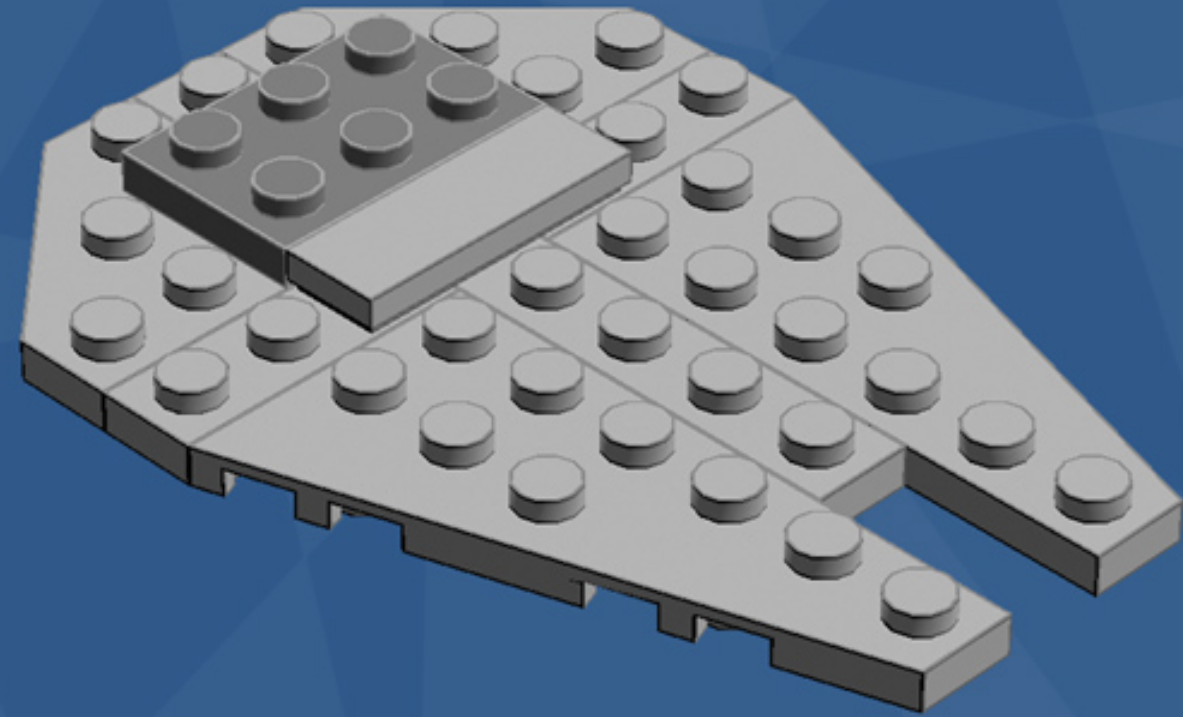

Millennium Falcon Ornament

A LEGO® project by Chris McVeigh
chrismcveigh.com

Element ID	Color	Description	Quantity
6010831	Black	Round Plate 2X2 W/Eye	1
4210719	Dark Grey	Plate 1X1	2
4210633	Dark Grey	Plate 1X1 Round	10
4211063	Dark Grey	Plate 1X2	2
4211043	Dark Grey	Plate 2X3	2
4211051	Dark Grey	Prismatic Binoculars	1
4539076	Dark Red	Plate 1X3	4
4211361	Light Grey	Corner Plate 45 Deg. 3X3	4
4211415	Light Grey	Flat Tile, 1X1	2
4211414	Light Grey	Flat Tile, 1X2	3
4558169	Light Grey	Flat Tile, 1X3	5
4211356	Light Grey	Flat Tile, 1X4	1
4211794	Light Grey	Left Plate 2X3 W/Angle	1

Element ID	Color	Description	Quantity
4282789	Light Grey	Left Plate 3X6 W Angle	2
4211429	Light Grey	Plate 1X3	4
4211438	Light Grey	Plate 1X6	1
4211425	Light Grey	Plate 1X8	2
4211396	Light Grey	Plate 2X3	2
4515351	Light Grey	Plate 4X4 Round W. Snap	1
4211791	Light Grey	Right Plate 2X3 W/Angle	2
4282786	Light Grey	Right Plate 3X6 W Angle	1
4521921	Light Grey	Roof Tile 1X1X2/3, Abs	1
4211525	Light Grey	Round Plate 1X1	4
4244368	Trans-Brown	Roof Tile 1X1X2/3, Abs	1
3000840	Trans-Clear	Plate 1X1	5
3005741	Trans-Red	Plate 1X1 Round	2