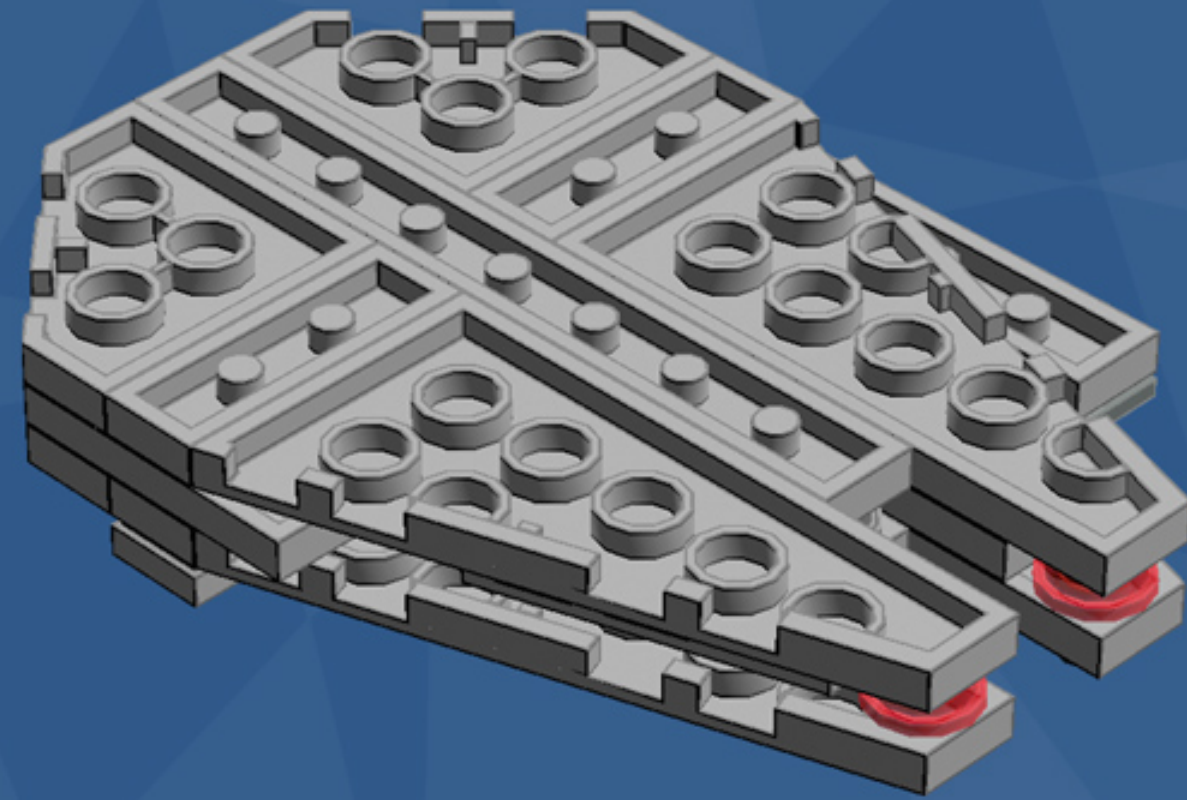

Millennium Falcon Ornament

A LEGO® project by Chris McVeigh
chrismcveigh.com

Element ID	Color	Description	Quantity
6010831	Black	Round Plate 2X2 W/Eye	1
4210719	Dark Grey	Plate 1X1	2
4210633	Dark Grey	Plate 1X1 Round	10
4211063	Dark Grey	Plate 1X2	2
4211043	Dark Grey	Plate 2X3	2
4211051	Dark Grey	Prismatic Binoculars	1
4539076	Dark Red	Plate 1X3	4
4211361	Light Grey	Corner Plate 45 Deg. 3X3	4
4211415	Light Grey	Flat Tile, 1X1	2
4211414	Light Grey	Flat Tile, 1X2	3
4558169	Light Grey	Flat Tile, 1X3	5
4211356	Light Grey	Flat Tile, 1X4	1
4211794	Light Grey	Left Plate 2X3 W/Angle	1

Element ID	Color	Description	Quantity
4282789	Light Grey	Left Plate 3X6 W Angle	2
4211429	Light Grey	Plate 1X3	4
4211438	Light Grey	Plate 1X6	1
4211425	Light Grey	Plate 1X8	2
4211396	Light Grey	Plate 2X3	2
4515351	Light Grey	Plate 4X4 Round W. Snap	1
4211791	Light Grey	Right Plate 2X3 W/Angle	2
4282786	Light Grey	Right Plate 3X6 W Angle	1
4521921	Light Grey	Roof Tile 1X1X2/3, Abs	1
4211525	Light Grey	Round Plate 1X1	4
4244368	Trans-Brown	Roof Tile 1X1X2/3, Abs	1
3000840	Trans-Clear	Plate 1X1	5
3005741	Trans-Red	Plate 1X1 Round	2