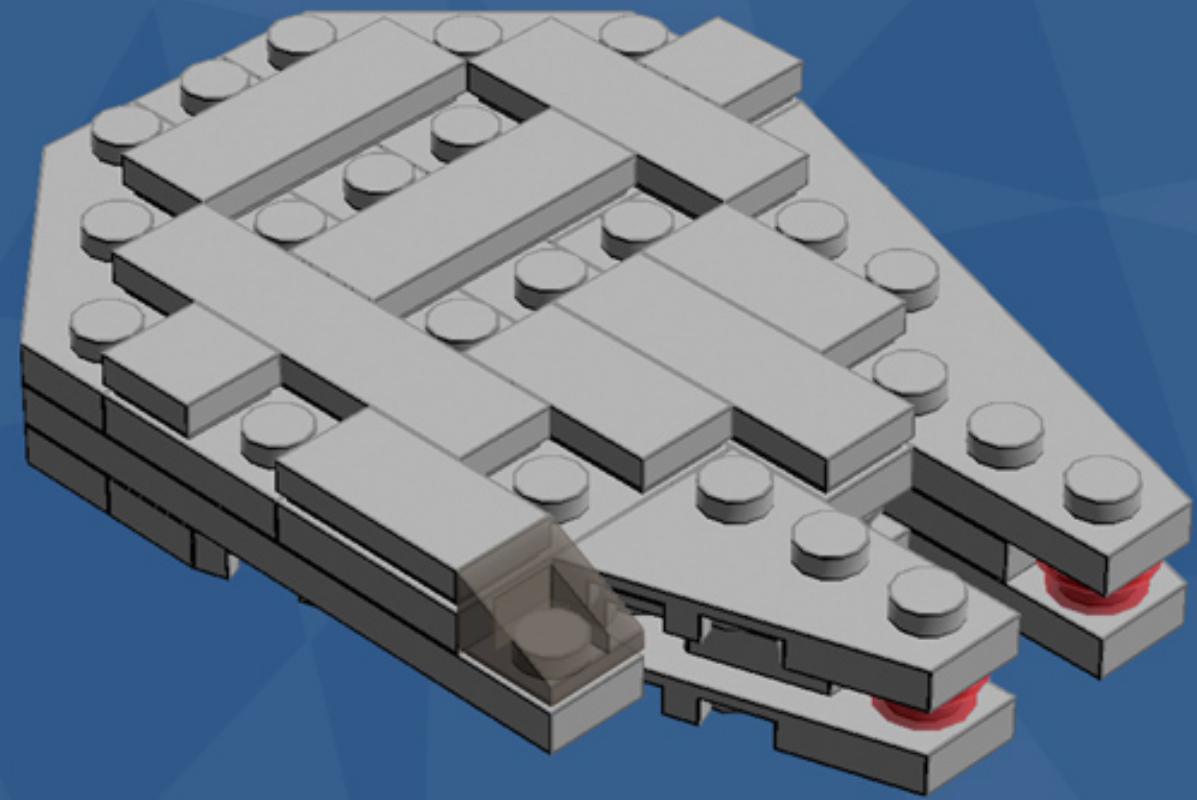

Millennium Falcon Ornament

A LEGO® project by Chris McVeigh
chrismcveigh.com

Element ID	Color	Description	Quantity
6010831	Black	Round Plate 2X2 W/Eye	1
4210719	Dark Grey	Plate 1X1	2
4210633	Dark Grey	Plate 1X1 Round	10
4211063	Dark Grey	Plate 1X2	2
4211043	Dark Grey	Plate 2X3	2
4211051	Dark Grey	Prismatic Binoculars	1
4539076	Dark Red	Plate 1X3	4
4211361	Light Grey	Corner Plate 45 Deg. 3X3	4
4211415	Light Grey	Flat Tile, 1X1	2
4211414	Light Grey	Flat Tile, 1X2	3
4558169	Light Grey	Flat Tile, 1X3	5
4211356	Light Grey	Flat Tile, 1X4	1
4211794	Light Grey	Left Plate 2X3 W/Angle	1

Element ID	Color	Description	Quantity
4282789	Light Grey	Left Plate 3X6 W Angle	2
4211429	Light Grey	Plate 1X3	4
4211438	Light Grey	Plate 1X6	1
4211425	Light Grey	Plate 1X8	2
4211396	Light Grey	Plate 2X3	2
4515351	Light Grey	Plate 4X4 Round W. Snap	1
4211791	Light Grey	Right Plate 2X3 W/Angle	2
4282786	Light Grey	Right Plate 3X6 W Angle	1
4521921	Light Grey	Roof Tile 1X1X2/3, Abs	1
4211525	Light Grey	Round Plate 1X1	4
4244368	Trans-Brown	Roof Tile 1X1X2/3, Abs	1
3000840	Trans-Clear	Plate 1X1	5
3005741	Trans-Red	Plate 1X1 Round	2