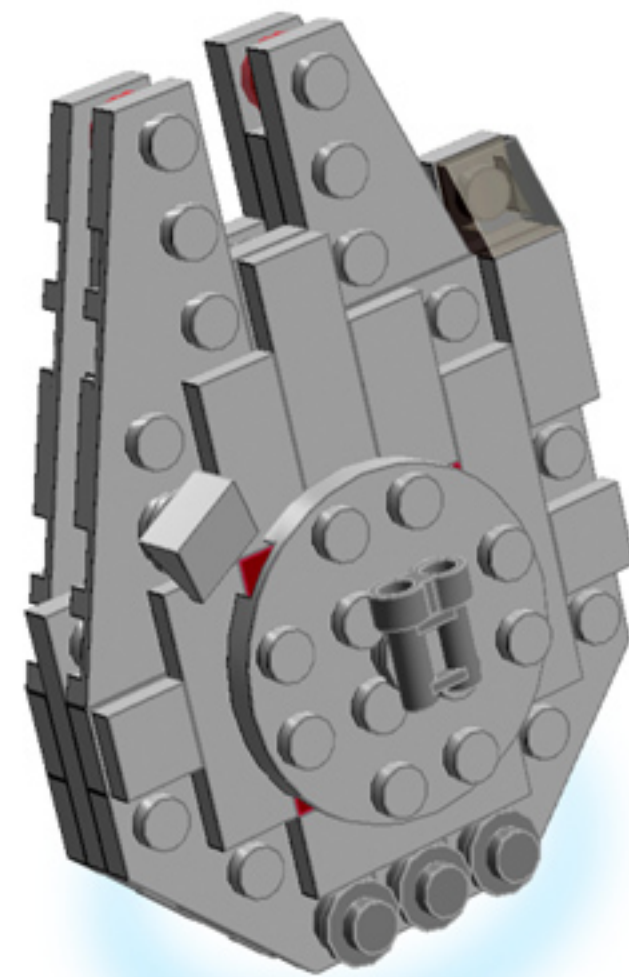

Millennium Falcon Ornament

A LEGO® project by Chris McVeigh
chrismcveigh.com

Element ID	Color	Description	Quantity
6010831	Black	Round Plate 2X2 W/Eye	1
4210719	Dark Grey	Plate 1X1	2
4210633	Dark Grey	Plate 1X1 Round	10
4211063	Dark Grey	Plate 1X2	2
4211043	Dark Grey	Plate 2X3	2
4211051	Dark Grey	Prismatic Binoculars	1
4539076	Dark Red	Plate 1X3	4
4211361	Light Grey	Corner Plate 45 Deg. 3X3	4
4211415	Light Grey	Flat Tile, 1X1	2
4211414	Light Grey	Flat Tile, 1X2	3
4558169	Light Grey	Flat Tile, 1X3	5
4211356	Light Grey	Flat Tile, 1X4	1
4211794	Light Grey	Left Plate 2X3 W/Angle	1

Element ID	Color	Description	Quantity
4282789	Light Grey	Left Plate 3X6 W Angle	2
4211429	Light Grey	Plate 1X3	4
4211438	Light Grey	Plate 1X6	1
4211425	Light Grey	Plate 1X8	2
4211396	Light Grey	Plate 2X3	2
4515351	Light Grey	Plate 4X4 Round W. Snap	1
4211791	Light Grey	Right Plate 2X3 W/Angle	2
4282786	Light Grey	Right Plate 3X6 W Angle	1
4521921	Light Grey	Roof Tile 1X1X2/3, Abs	1
4211525	Light Grey	Round Plate 1X1	4
4244368	Trans-Brown	Roof Tile 1X1X2/3, Abs	1
3000840	Trans-Clear	Plate 1X1	5
3005741	Trans-Red	Plate 1X1 Round	2

Optional hanging ornament configuration.

*For more fun builds,
please pop by chrismcveigh.com,
visit me at facebook.com/c.mcveigh.photos,
or follow me on twitter [@actionfigured](https://twitter.com/actionfigured)*