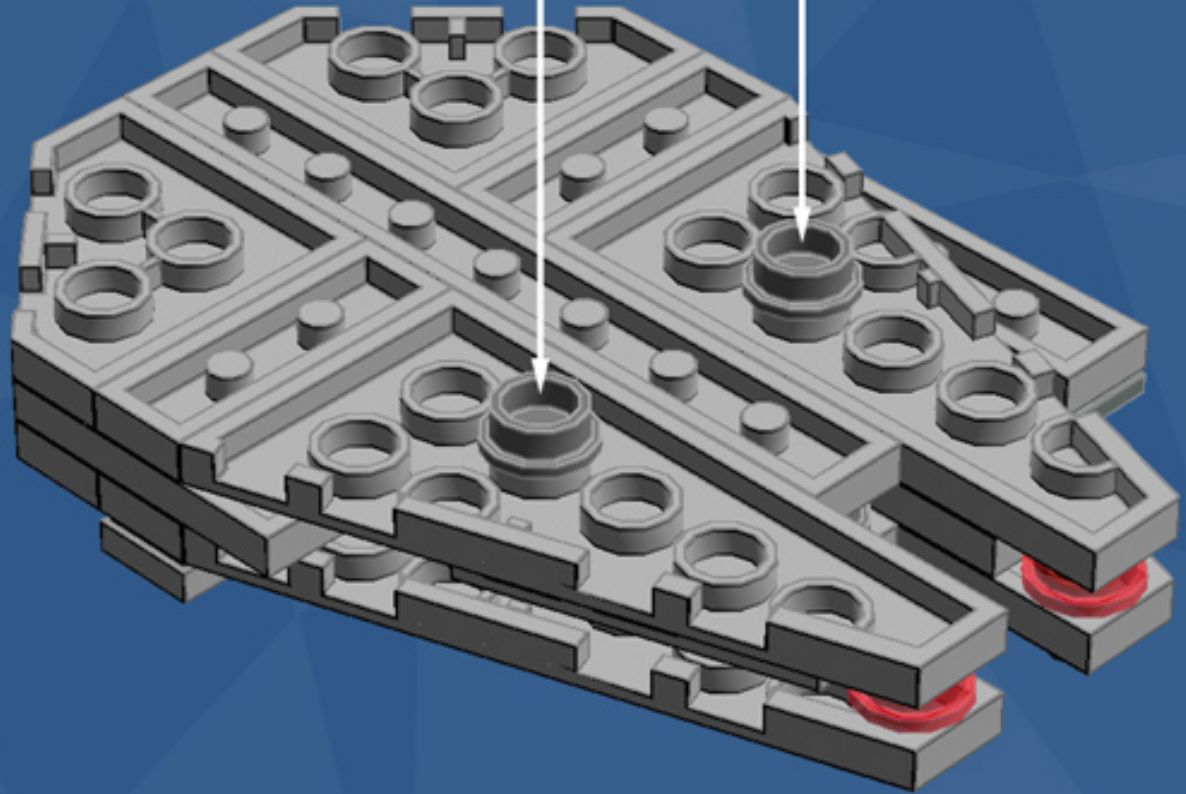

Millennium Falcon Ornament

A LEGO® project by Chris McVeigh
chrismcveigh.com

Element ID	Color	Description	Quantity
6010831	Black	Round Plate 2X2 W/Eye	1
4210719	Dark Grey	Plate 1X1	2
4210633	Dark Grey	Plate 1X1 Round	10
4211063	Dark Grey	Plate 1X2	2
4211043	Dark Grey	Plate 2X3	2
4211051	Dark Grey	Prismatic Binoculars	1
4539076	Dark Red	Plate 1X3	4
4211361	Light Grey	Corner Plate 45 Deg. 3X3	4
4211415	Light Grey	Flat Tile, 1X1	2
4211414	Light Grey	Flat Tile, 1X2	3
4558169	Light Grey	Flat Tile, 1X3	5
4211356	Light Grey	Flat Tile, 1X4	1
4211794	Light Grey	Left Plate 2X3 W/Angle	1

Element ID	Color	Description	Quantity
4282789	Light Grey	Left Plate 3X6 W Angle	2
4211429	Light Grey	Plate 1X3	4
4211438	Light Grey	Plate 1X6	1
4211425	Light Grey	Plate 1X8	2
4211396	Light Grey	Plate 2X3	2
4515351	Light Grey	Plate 4X4 Round W. Snap	1
4211791	Light Grey	Right Plate 2X3 W/Angle	2
4282786	Light Grey	Right Plate 3X6 W Angle	1
4521921	Light Grey	Roof Tile 1X1X2/3, Abs	1
4211525	Light Grey	Round Plate 1X1	4
4244368	Trans-Brown	Roof Tile 1X1X2/3, Abs	1
3000840	Trans-Clear	Plate 1X1	5
3005741	Trans-Red	Plate 1X1 Round	2