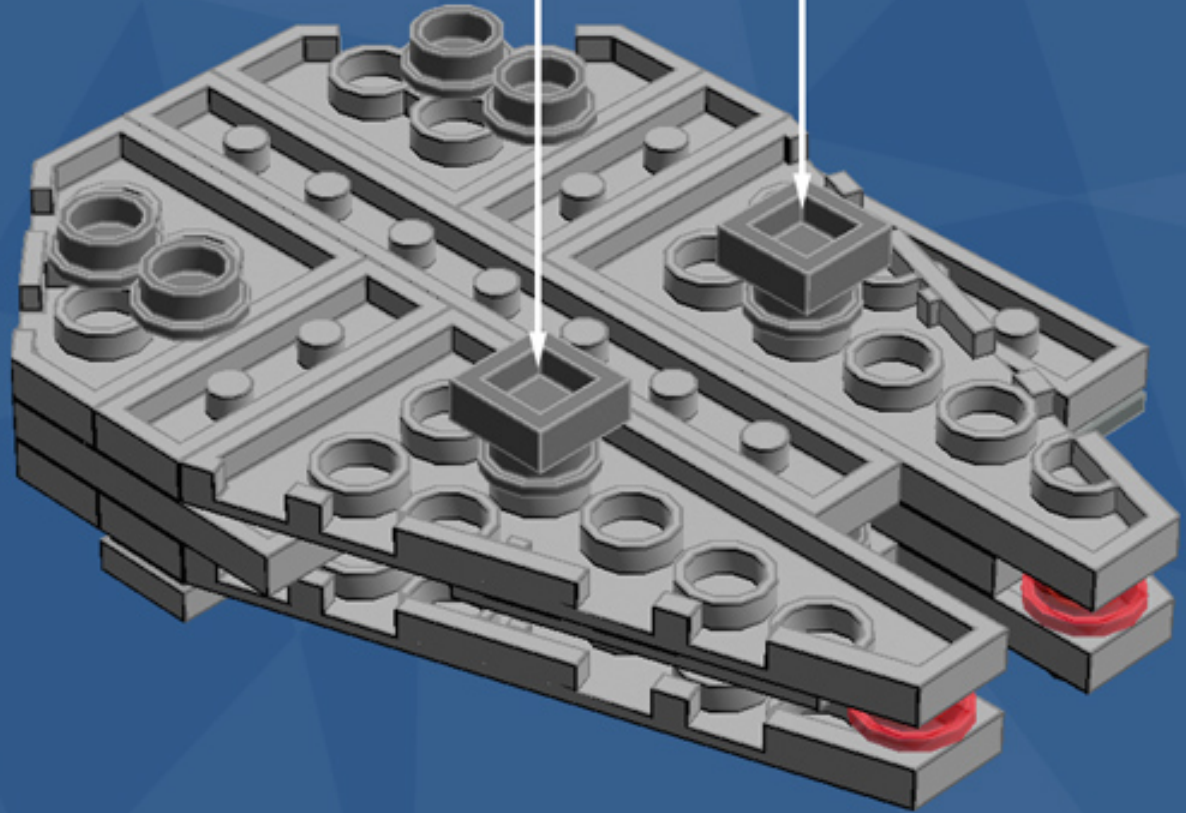

Millennium Falcon Ornament

A LEGO® project by Chris McVeigh
chrismcveigh.com

Element ID	Color	Description	Quantity
6010831	Black	Round Plate 2X2 W/Eye	1
4210719	Dark Grey	Plate 1X1	2
4210633	Dark Grey	Plate 1X1 Round	10
4211063	Dark Grey	Plate 1X2	2
4211043	Dark Grey	Plate 2X3	2
4211051	Dark Grey	Prismatic Binoculars	1
4539076	Dark Red	Plate 1X3	4
4211361	Light Grey	Corner Plate 45 Deg. 3X3	4
4211415	Light Grey	Flat Tile, 1X1	2
4211414	Light Grey	Flat Tile, 1X2	3
4558169	Light Grey	Flat Tile, 1X3	5
4211356	Light Grey	Flat Tile, 1X4	1
4211794	Light Grey	Left Plate 2X3 W/Angle	1

Element ID	Color	Description	Quantity
4282789	Light Grey	Left Plate 3X6 W Angle	2
4211429	Light Grey	Plate 1X3	4
4211438	Light Grey	Plate 1X6	1
4211425	Light Grey	Plate 1X8	2
4211396	Light Grey	Plate 2X3	2
4515351	Light Grey	Plate 4X4 Round W. Snap	1
4211791	Light Grey	Right Plate 2X3 W/Angle	2
4282786	Light Grey	Right Plate 3X6 W Angle	1
4521921	Light Grey	Roof Tile 1X1X2/3, Abs	1
4211525	Light Grey	Round Plate 1X1	4
4244368	Trans-Brown	Roof Tile 1X1X2/3, Abs	1
3000840	Trans-Clear	Plate 1X1	5
3005741	Trans-Red	Plate 1X1 Round	2

Optional hanging ornament configuration.

*For more fun builds,
please pop by chrismcveigh.com,
visit me at facebook.com/c.mcveigh.photos,
or follow me on twitter [@actionfigured](https://twitter.com/actionfigured)*