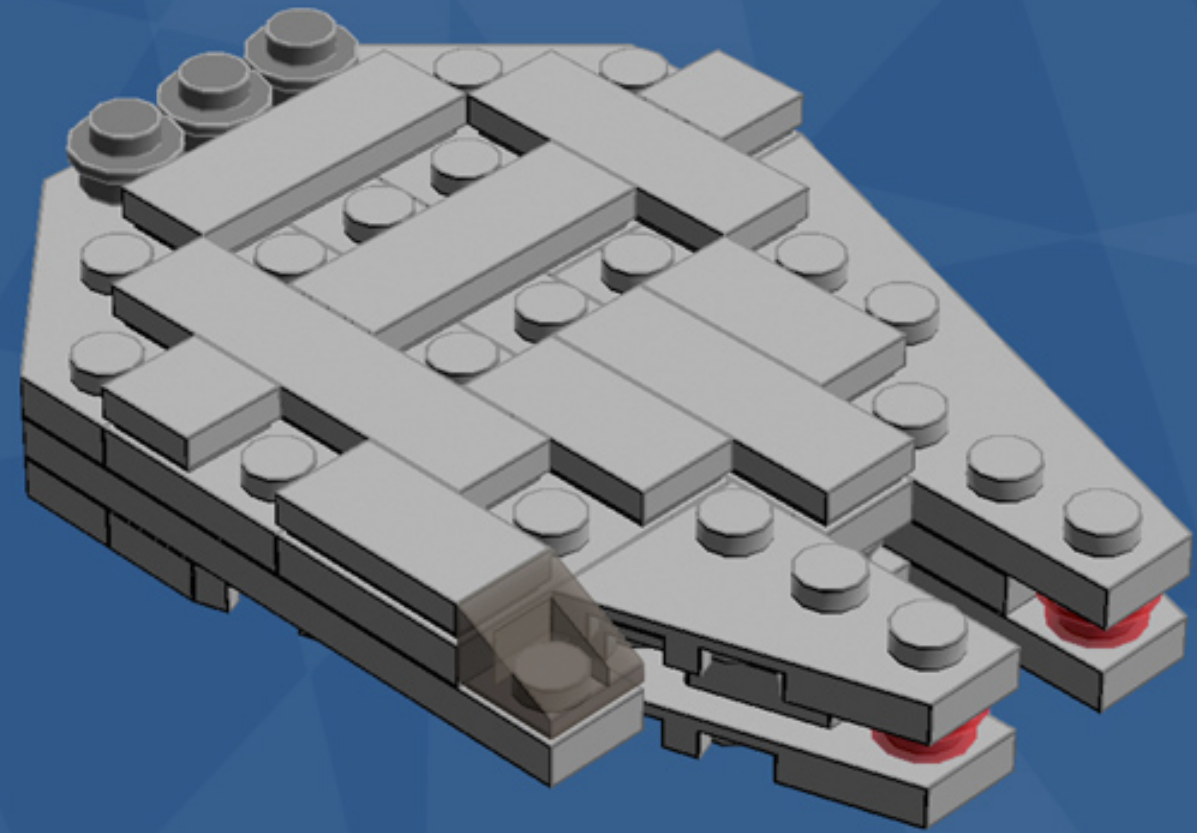

Millennium Falcon Ornament

A LEGO® project by Chris McVeigh
chrismcveigh.com

Element ID	Color	Description	Quantity
6010831	Black	Round Plate 2X2 W/Eye	1
4210719	Dark Grey	Plate 1X1	2
4210633	Dark Grey	Plate 1X1 Round	10
4211063	Dark Grey	Plate 1X2	2
4211043	Dark Grey	Plate 2X3	2
4211051	Dark Grey	Prismatic Binoculars	1
4539076	Dark Red	Plate 1X3	4
4211361	Light Grey	Corner Plate 45 Deg. 3X3	4
4211415	Light Grey	Flat Tile, 1X1	2
4211414	Light Grey	Flat Tile, 1X2	3
4558169	Light Grey	Flat Tile, 1X3	5
4211356	Light Grey	Flat Tile, 1X4	1
4211794	Light Grey	Left Plate 2X3 W/Angle	1

Element ID	Color	Description	Quantity
4282789	Light Grey	Left Plate 3X6 W Angle	2
4211429	Light Grey	Plate 1X3	4
4211438	Light Grey	Plate 1X6	1
4211425	Light Grey	Plate 1X8	2
4211396	Light Grey	Plate 2X3	2
4515351	Light Grey	Plate 4X4 Round W. Snap	1
4211791	Light Grey	Right Plate 2X3 W/Angle	2
4282786	Light Grey	Right Plate 3X6 W Angle	1
4521921	Light Grey	Roof Tile 1X1X2/3, Abs	1
4211525	Light Grey	Round Plate 1X1	4
4244368	Trans-Brown	Roof Tile 1X1X2/3, Abs	1
3000840	Trans-Clear	Plate 1X1	5
3005741	Trans-Red	Plate 1X1 Round	2