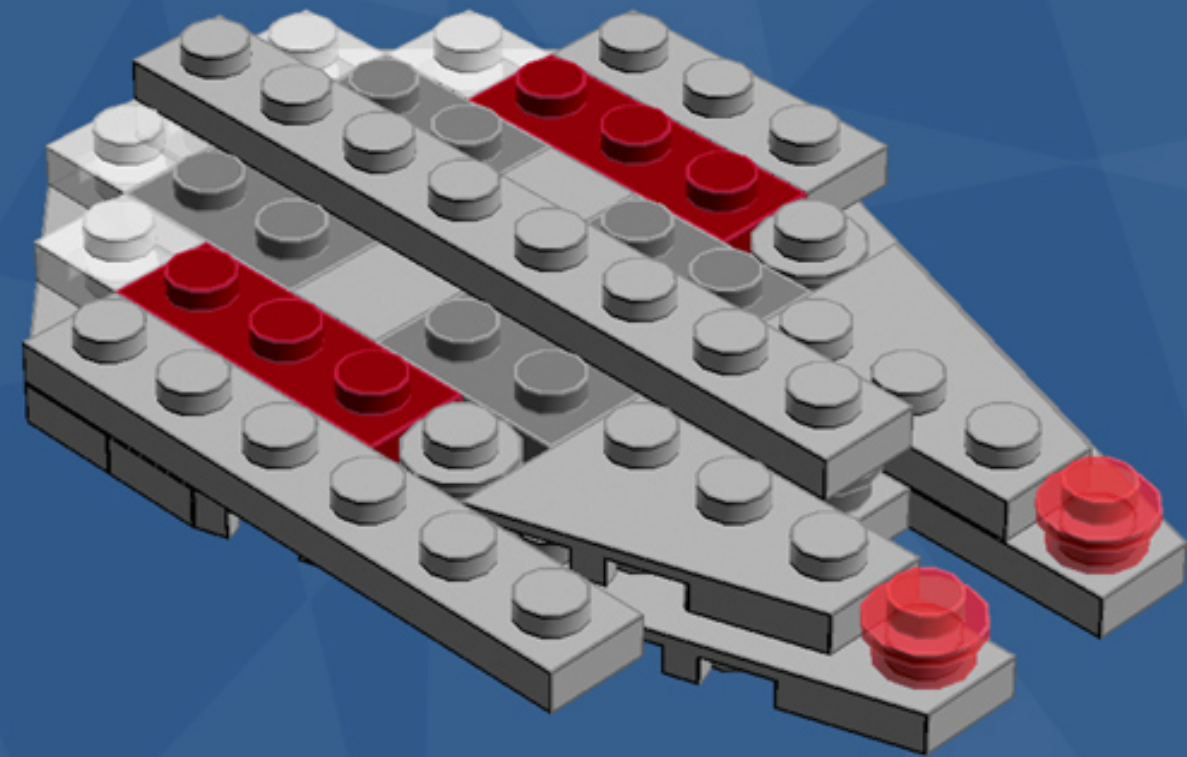

Millennium Falcon Ornament

A LEGO® project by Chris McVeigh
chrismcveigh.com

Element ID	Color	Description	Quantity
6010831	Black	Round Plate 2X2 W/Eye	1
4210719	Dark Grey	Plate 1X1	2
4210633	Dark Grey	Plate 1X1 Round	10
4211063	Dark Grey	Plate 1X2	2
4211043	Dark Grey	Plate 2X3	2
4211051	Dark Grey	Prismatic Binoculars	1
4539076	Dark Red	Plate 1X3	4
4211361	Light Grey	Corner Plate 45 Deg. 3X3	4
4211415	Light Grey	Flat Tile, 1X1	2
4211414	Light Grey	Flat Tile, 1X2	3
4558169	Light Grey	Flat Tile, 1X3	5
4211356	Light Grey	Flat Tile, 1X4	1
4211794	Light Grey	Left Plate 2X3 W/Angle	1

Element ID	Color	Description	Quantity
4282789	Light Grey	Left Plate 3X6 W Angle	2
4211429	Light Grey	Plate 1X3	4
4211438	Light Grey	Plate 1X6	1
4211425	Light Grey	Plate 1X8	2
4211396	Light Grey	Plate 2X3	2
4515351	Light Grey	Plate 4X4 Round W. Snap	1
4211791	Light Grey	Right Plate 2X3 W/Angle	2
4282786	Light Grey	Right Plate 3X6 W Angle	1
4521921	Light Grey	Roof Tile 1X1X2/3, Abs	1
4211525	Light Grey	Round Plate 1X1	4
4244368	Trans-Brown	Roof Tile 1X1X2/3, Abs	1
3000840	Trans-Clear	Plate 1X1	5
3005741	Trans-Red	Plate 1X1 Round	2