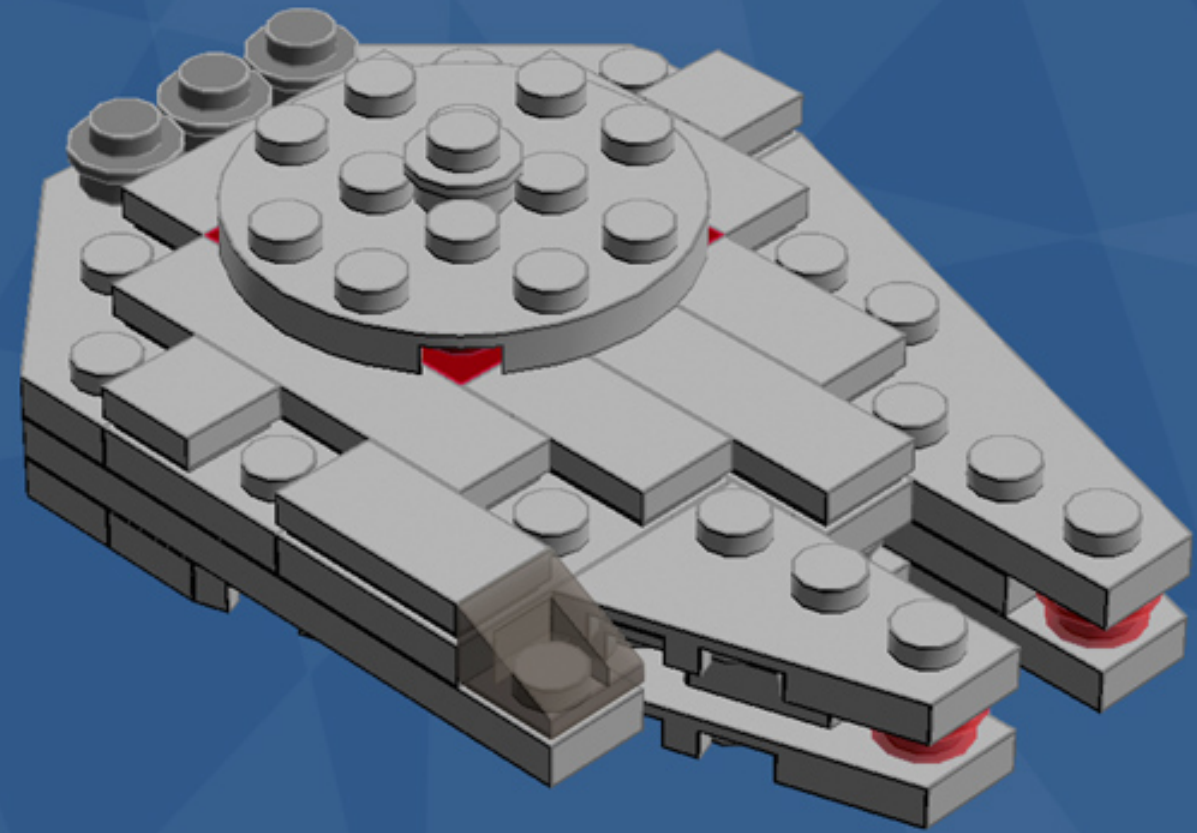

Millennium Falcon Ornament

A LEGO® project by Chris McVeigh
chrismcveigh.com

Element ID	Color	Description	Quantity
6010831	Black	Round Plate 2X2 W/Eye	1
4210719	Dark Grey	Plate 1X1	2
4210633	Dark Grey	Plate 1X1 Round	10
4211063	Dark Grey	Plate 1X2	2
4211043	Dark Grey	Plate 2X3	2
4211051	Dark Grey	Prismatic Binoculars	1
4539076	Dark Red	Plate 1X3	4
4211361	Light Grey	Corner Plate 45 Deg. 3X3	4
4211415	Light Grey	Flat Tile, 1X1	2
4211414	Light Grey	Flat Tile, 1X2	3
4558169	Light Grey	Flat Tile, 1X3	5
4211356	Light Grey	Flat Tile, 1X4	1
4211794	Light Grey	Left Plate 2X3 W/Angle	1

Element ID	Color	Description	Quantity
4282789	Light Grey	Left Plate 3X6 W Angle	2
4211429	Light Grey	Plate 1X3	4
4211438	Light Grey	Plate 1X6	1
4211425	Light Grey	Plate 1X8	2
4211396	Light Grey	Plate 2X3	2
4515351	Light Grey	Plate 4X4 Round W. Snap	1
4211791	Light Grey	Right Plate 2X3 W/Angle	2
4282786	Light Grey	Right Plate 3X6 W Angle	1
4521921	Light Grey	Roof Tile 1X1X2/3, Abs	1
4211525	Light Grey	Round Plate 1X1	4
4244368	Trans-Brown	Roof Tile 1X1X2/3, Abs	1
3000840	Trans-Clear	Plate 1X1	5
3005741	Trans-Red	Plate 1X1 Round	2

Optional hanging ornament configuration.

*For more fun builds,
please pop by chrismcveigh.com,
visit me at facebook.com/c.mcveigh.photos,
or follow me on twitter [@actionfigured](https://twitter.com/actionfigured)*