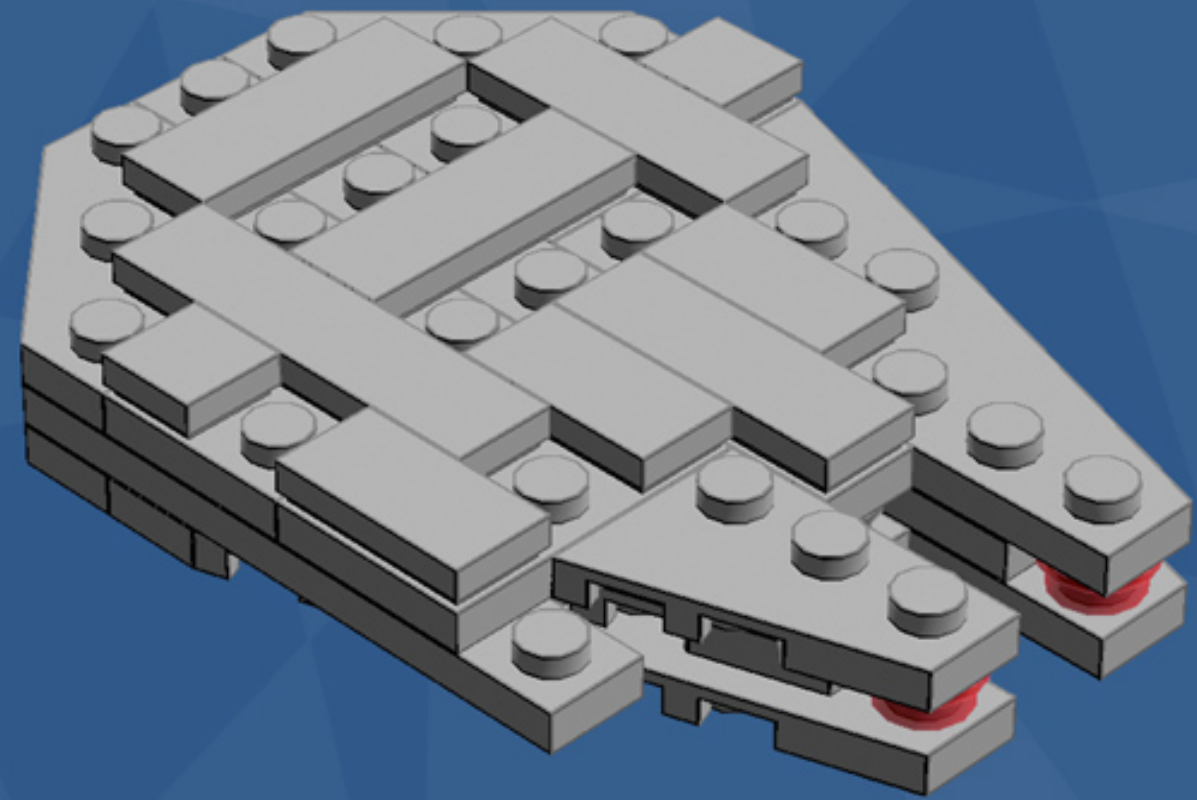

Millennium Falcon Ornament

A LEGO® project by Chris McVeigh
chrismcveigh.com

Element ID	Color	Description	Quantity
6010831	Black	Round Plate 2X2 W/Eye	1
4210719	Dark Grey	Plate 1X1	2
4210633	Dark Grey	Plate 1X1 Round	10
4211063	Dark Grey	Plate 1X2	2
4211043	Dark Grey	Plate 2X3	2
4211051	Dark Grey	Prismatic Binoculars	1
4539076	Dark Red	Plate 1X3	4
4211361	Light Grey	Corner Plate 45 Deg. 3X3	4
4211415	Light Grey	Flat Tile, 1X1	2
4211414	Light Grey	Flat Tile, 1X2	3
4558169	Light Grey	Flat Tile, 1X3	5
4211356	Light Grey	Flat Tile, 1X4	1
4211794	Light Grey	Left Plate 2X3 W/Angle	1

Element ID	Color	Description	Quantity
4282789	Light Grey	Left Plate 3X6 W Angle	2
4211429	Light Grey	Plate 1X3	4
4211438	Light Grey	Plate 1X6	1
4211425	Light Grey	Plate 1X8	2
4211396	Light Grey	Plate 2X3	2
4515351	Light Grey	Plate 4X4 Round W. Snap	1
4211791	Light Grey	Right Plate 2X3 W/Angle	2
4282786	Light Grey	Right Plate 3X6 W Angle	1
4521921	Light Grey	Roof Tile 1X1X2/3, Abs	1
4211525	Light Grey	Round Plate 1X1	4
4244368	Trans-Brown	Roof Tile 1X1X2/3, Abs	1
3000840	Trans-Clear	Plate 1X1	5
3005741	Trans-Red	Plate 1X1 Round	2