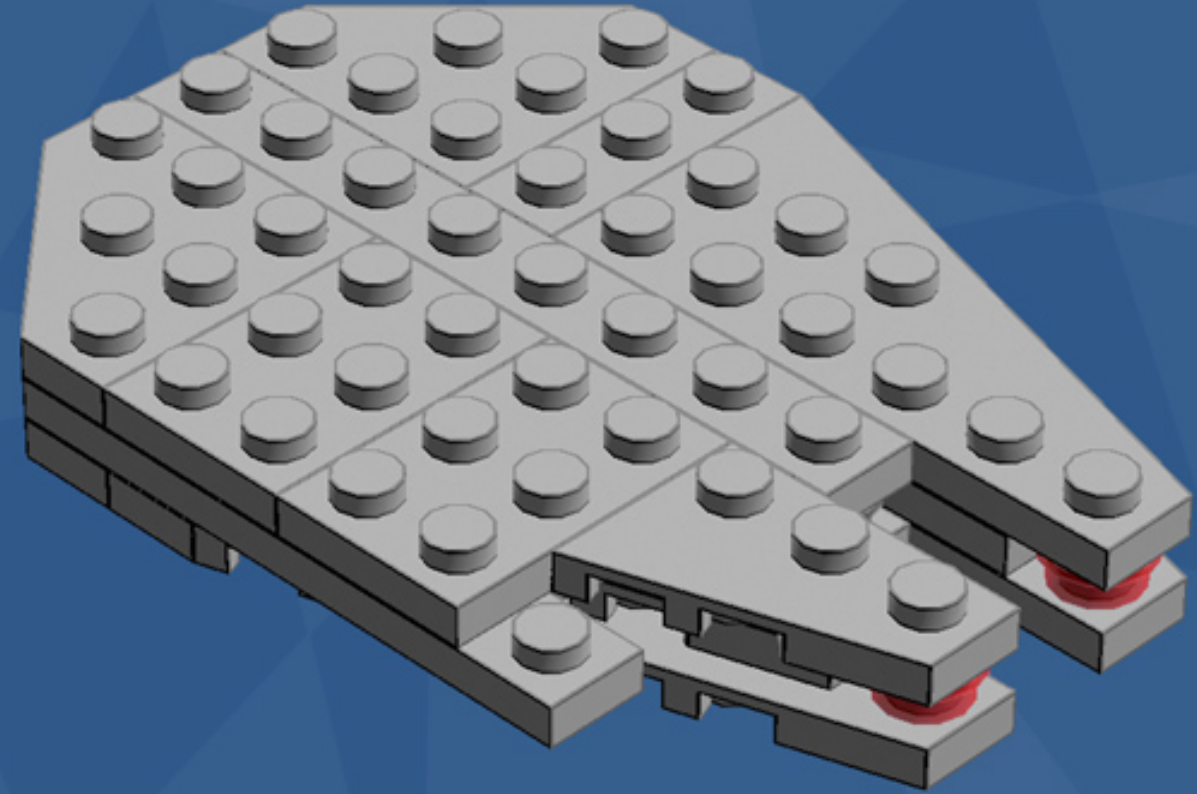

Millennium Falcon Ornament

A LEGO® project by Chris McVeigh
chrismcveigh.com

Element ID	Color	Description	Quantity
6010831	Black	Round Plate 2X2 W/Eye	1
4210719	Dark Grey	Plate 1X1	2
4210633	Dark Grey	Plate 1X1 Round	10
4211063	Dark Grey	Plate 1X2	2
4211043	Dark Grey	Plate 2X3	2
4211051	Dark Grey	Prismatic Binoculars	1
4539076	Dark Red	Plate 1X3	4
4211361	Light Grey	Corner Plate 45 Deg. 3X3	4
4211415	Light Grey	Flat Tile, 1X1	2
4211414	Light Grey	Flat Tile, 1X2	3
4558169	Light Grey	Flat Tile, 1X3	5
4211356	Light Grey	Flat Tile, 1X4	1
4211794	Light Grey	Left Plate 2X3 W/Angle	1

Element ID	Color	Description	Quantity
4282789	Light Grey	Left Plate 3X6 W Angle	2
4211429	Light Grey	Plate 1X3	4
4211438	Light Grey	Plate 1X6	1
4211425	Light Grey	Plate 1X8	2
4211396	Light Grey	Plate 2X3	2
4515351	Light Grey	Plate 4X4 Round W. Snap	1
4211791	Light Grey	Right Plate 2X3 W/Angle	2
4282786	Light Grey	Right Plate 3X6 W Angle	1
4521921	Light Grey	Roof Tile 1X1X2/3, Abs	1
4211525	Light Grey	Round Plate 1X1	4
4244368	Trans-Brown	Roof Tile 1X1X2/3, Abs	1
3000840	Trans-Clear	Plate 1X1	5
3005741	Trans-Red	Plate 1X1 Round	2