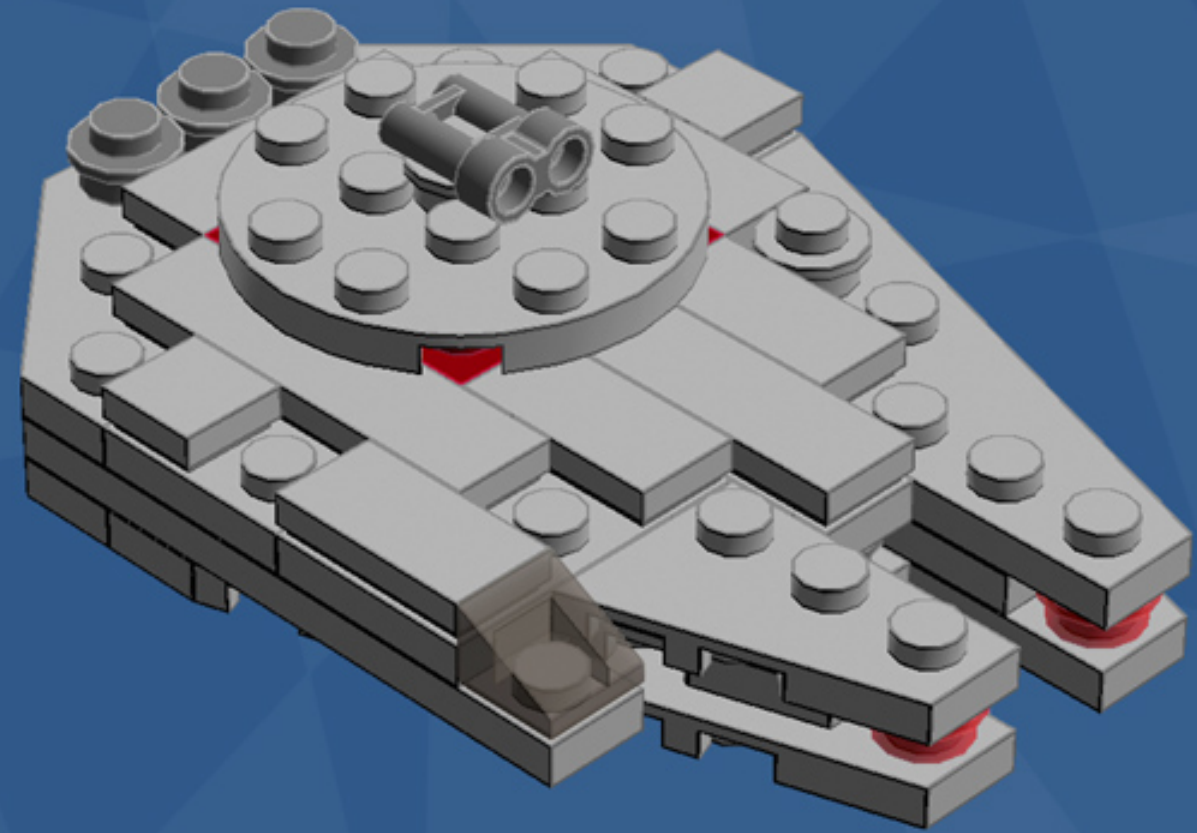

Millennium Falcon Ornament

A LEGO® project by Chris McVeigh
chrismcveigh.com

Element ID	Color	Description	Quantity
6010831	Black	Round Plate 2X2 W/Eye	1
4210719	Dark Grey	Plate 1X1	2
4210633	Dark Grey	Plate 1X1 Round	10
4211063	Dark Grey	Plate 1X2	2
4211043	Dark Grey	Plate 2X3	2
4211051	Dark Grey	Prismatic Binoculars	1
4539076	Dark Red	Plate 1X3	4
4211361	Light Grey	Corner Plate 45 Deg. 3X3	4
4211415	Light Grey	Flat Tile, 1X1	2
4211414	Light Grey	Flat Tile, 1X2	3
4558169	Light Grey	Flat Tile, 1X3	5
4211356	Light Grey	Flat Tile, 1X4	1
4211794	Light Grey	Left Plate 2X3 W/Angle	1

Element ID	Color	Description	Quantity
4282789	Light Grey	Left Plate 3X6 W Angle	2
4211429	Light Grey	Plate 1X3	4
4211438	Light Grey	Plate 1X6	1
4211425	Light Grey	Plate 1X8	2
4211396	Light Grey	Plate 2X3	2
4515351	Light Grey	Plate 4X4 Round W. Snap	1
4211791	Light Grey	Right Plate 2X3 W/Angle	2
4282786	Light Grey	Right Plate 3X6 W Angle	1
4521921	Light Grey	Roof Tile 1X1X2/3, Abs	1
4211525	Light Grey	Round Plate 1X1	4
4244368	Trans-Brown	Roof Tile 1X1X2/3, Abs	1
3000840	Trans-Clear	Plate 1X1	5
3005741	Trans-Red	Plate 1X1 Round	2

Optional hanging ornament configuration.

*For more fun builds,
please pop by chrismcveigh.com,
visit me at facebook.com/c.mcveigh.photos,
or follow me on twitter [@actionfigured](https://twitter.com/actionfigured)*