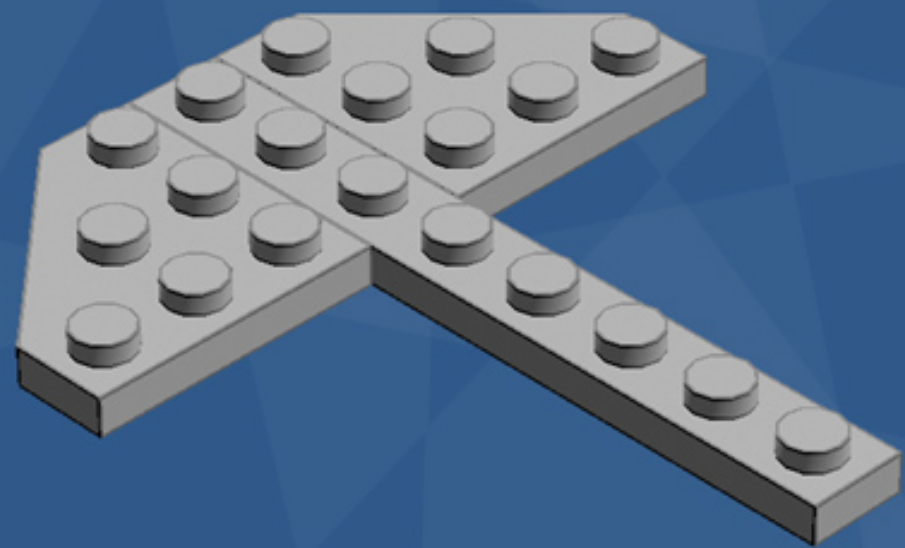

Millennium Falcon Ornament

A LEGO® project by Chris McVeigh
chrismcveigh.com

Element ID	Color	Description	Quantity
6010831	Black	Round Plate 2X2 W/Eye	1
4210719	Dark Grey	Plate 1X1	2
4210633	Dark Grey	Plate 1X1 Round	10
4211063	Dark Grey	Plate 1X2	2
4211043	Dark Grey	Plate 2X3	2
4211051	Dark Grey	Prismatic Binoculars	1
4539076	Dark Red	Plate 1X3	4
4211361	Light Grey	Corner Plate 45 Deg. 3X3	4
4211415	Light Grey	Flat Tile, 1X1	2
4211414	Light Grey	Flat Tile, 1X2	3
4558169	Light Grey	Flat Tile, 1X3	5
4211356	Light Grey	Flat Tile, 1X4	1
4211794	Light Grey	Left Plate 2X3 W/Angle	1

Element ID	Color	Description	Quantity
4282789	Light Grey	Left Plate 3X6 W Angle	2
4211429	Light Grey	Plate 1X3	4
4211438	Light Grey	Plate 1X6	1
4211425	Light Grey	Plate 1X8	2
4211396	Light Grey	Plate 2X3	2
4515351	Light Grey	Plate 4X4 Round W. Snap	1
4211791	Light Grey	Right Plate 2X3 W/Angle	2
4282786	Light Grey	Right Plate 3X6 W Angle	1
4521921	Light Grey	Roof Tile 1X1X2/3, Abs	1
4211525	Light Grey	Round Plate 1X1	4
4244368	Trans-Brown	Roof Tile 1X1X2/3, Abs	1
3000840	Trans-Clear	Plate 1X1	5
3005741	Trans-Red	Plate 1X1 Round	2