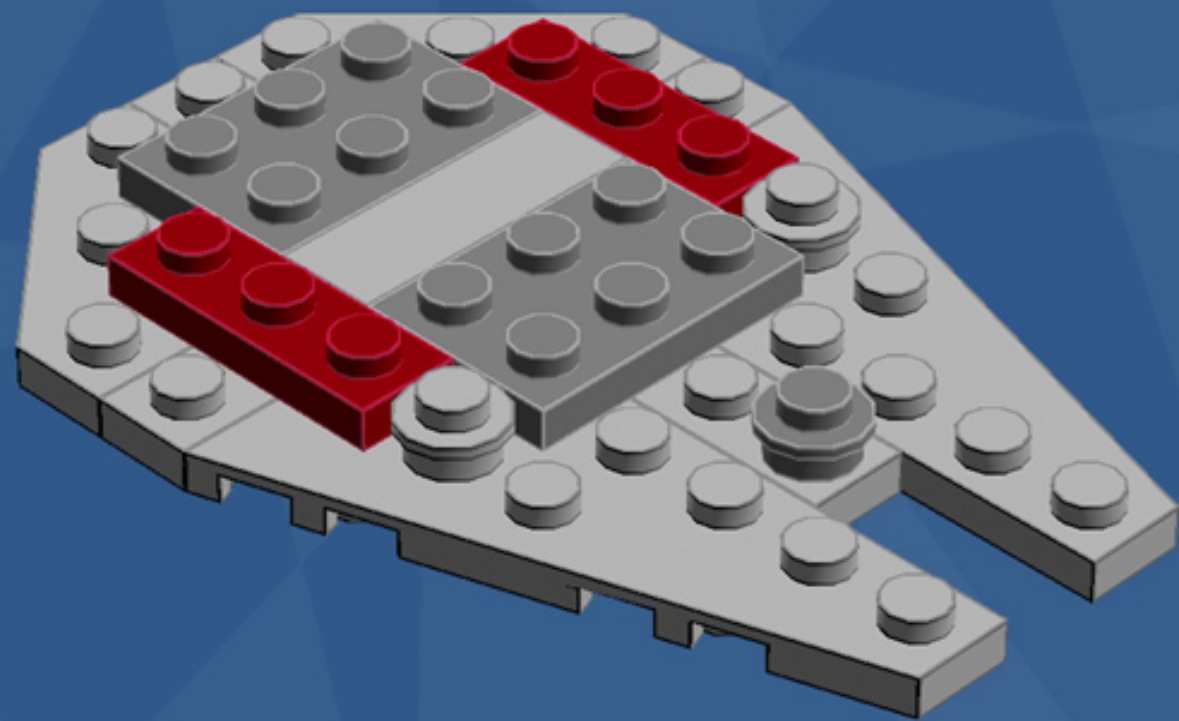

Millennium Falcon Ornament

A LEGO® project by Chris McVeigh
chrismcveigh.com

Element ID	Color	Description	Quantity
6010831	Black	Round Plate 2X2 W/Eye	1
4210719	Dark Grey	Plate 1X1	2
4210633	Dark Grey	Plate 1X1 Round	10
4211063	Dark Grey	Plate 1X2	2
4211043	Dark Grey	Plate 2X3	2
4211051	Dark Grey	Prismatic Binoculars	1
4539076	Dark Red	Plate 1X3	4
4211361	Light Grey	Corner Plate 45 Deg. 3X3	4
4211415	Light Grey	Flat Tile, 1X1	2
4211414	Light Grey	Flat Tile, 1X2	3
4558169	Light Grey	Flat Tile, 1X3	5
4211356	Light Grey	Flat Tile, 1X4	1
4211794	Light Grey	Left Plate 2X3 W/Angle	1

Element ID	Color	Description	Quantity
4282789	Light Grey	Left Plate 3X6 W Angle	2
4211429	Light Grey	Plate 1X3	4
4211438	Light Grey	Plate 1X6	1
4211425	Light Grey	Plate 1X8	2
4211396	Light Grey	Plate 2X3	2
4515351	Light Grey	Plate 4X4 Round W. Snap	1
4211791	Light Grey	Right Plate 2X3 W/Angle	2
4282786	Light Grey	Right Plate 3X6 W Angle	1
4521921	Light Grey	Roof Tile 1X1X2/3, Abs	1
4211525	Light Grey	Round Plate 1X1	4
4244368	Trans-Brown	Roof Tile 1X1X2/3, Abs	1
3000840	Trans-Clear	Plate 1X1	5
3005741	Trans-Red	Plate 1X1 Round	2