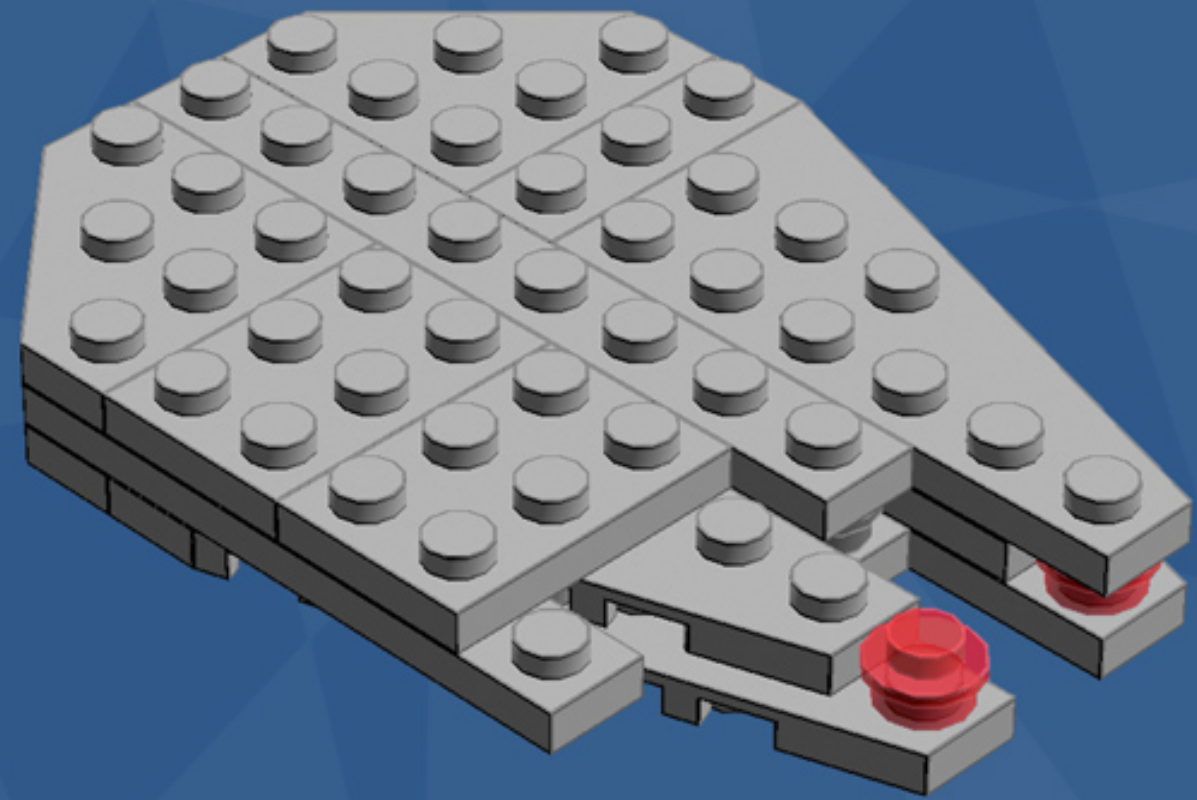

Millennium Falcon Ornament

A LEGO® project by Chris McVeigh
chrismcveigh.com

Element ID	Color	Description	Quantity
6010831	Black	Round Plate 2X2 W/Eye	1
4210719	Dark Grey	Plate 1X1	2
4210633	Dark Grey	Plate 1X1 Round	10
4211063	Dark Grey	Plate 1X2	2
4211043	Dark Grey	Plate 2X3	2
4211051	Dark Grey	Prismatic Binoculars	1
4539076	Dark Red	Plate 1X3	4
4211361	Light Grey	Corner Plate 45 Deg. 3X3	4
4211415	Light Grey	Flat Tile, 1X1	2
4211414	Light Grey	Flat Tile, 1X2	3
4558169	Light Grey	Flat Tile, 1X3	5
4211356	Light Grey	Flat Tile, 1X4	1
4211794	Light Grey	Left Plate 2X3 W/Angle	1

Element ID	Color	Description	Quantity
4282789	Light Grey	Left Plate 3X6 W Angle	2
4211429	Light Grey	Plate 1X3	4
4211438	Light Grey	Plate 1X6	1
4211425	Light Grey	Plate 1X8	2
4211396	Light Grey	Plate 2X3	2
4515351	Light Grey	Plate 4X4 Round W. Snap	1
4211791	Light Grey	Right Plate 2X3 W/Angle	2
4282786	Light Grey	Right Plate 3X6 W Angle	1
4521921	Light Grey	Roof Tile 1X1X2/3, Abs	1
4211525	Light Grey	Round Plate 1X1	4
4244368	Trans-Brown	Roof Tile 1X1X2/3, Abs	1
3000840	Trans-Clear	Plate 1X1	5
3005741	Trans-Red	Plate 1X1 Round	2