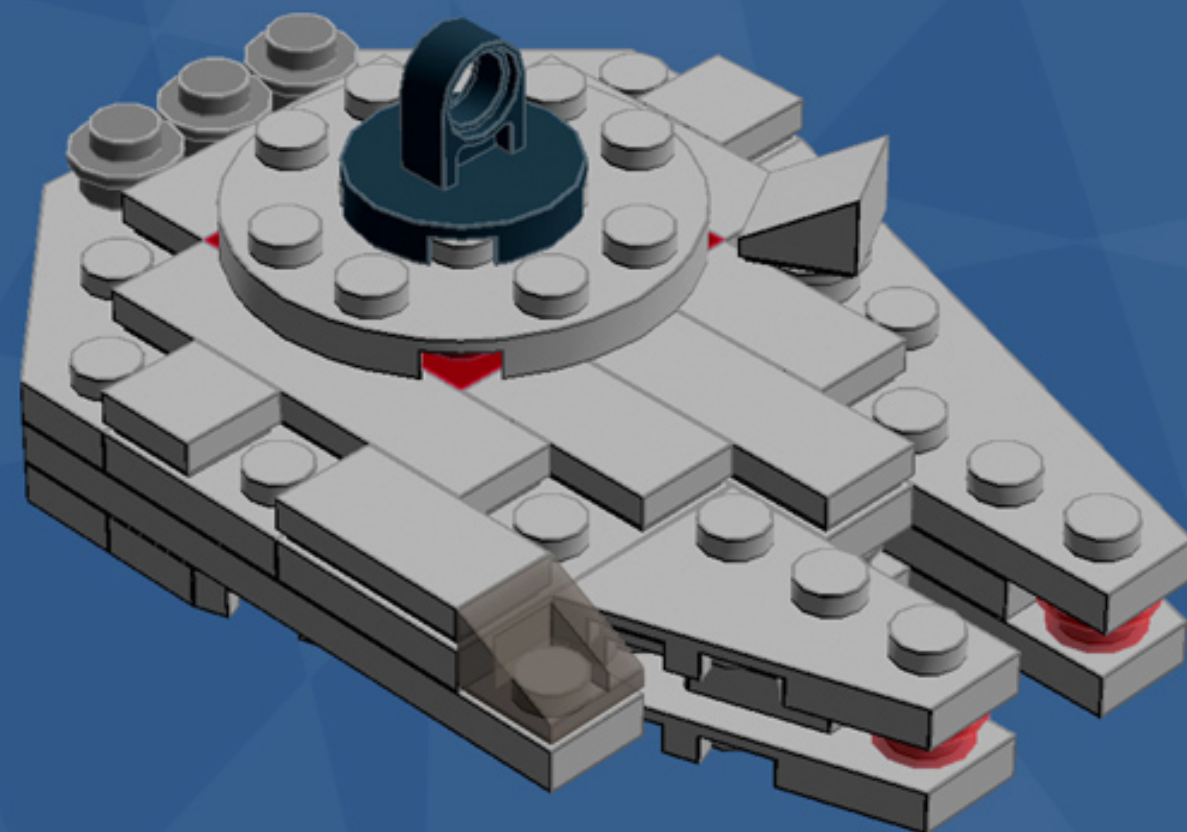

Millennium Falcon Ornament

A LEGO® project by Chris McVeigh
chrismcveigh.com

Element ID	Color	Description	Quantity
6010831	Black	Round Plate 2X2 W/Eye	1
4210719	Dark Grey	Plate 1X1	2
4210633	Dark Grey	Plate 1X1 Round	10
4211063	Dark Grey	Plate 1X2	2
4211043	Dark Grey	Plate 2X3	2
4211051	Dark Grey	Prismatic Binoculars	1
4539076	Dark Red	Plate 1X3	4
4211361	Light Grey	Corner Plate 45 Deg. 3X3	4
4211415	Light Grey	Flat Tile, 1X1	2
4211414	Light Grey	Flat Tile, 1X2	3
4558169	Light Grey	Flat Tile, 1X3	5
4211356	Light Grey	Flat Tile, 1X4	1
4211794	Light Grey	Left Plate 2X3 W/Angle	1

Element ID	Color	Description	Quantity
4282789	Light Grey	Left Plate 3X6 W Angle	2
4211429	Light Grey	Plate 1X3	4
4211438	Light Grey	Plate 1X6	1
4211425	Light Grey	Plate 1X8	2
4211396	Light Grey	Plate 2X3	2
4515351	Light Grey	Plate 4X4 Round W. Snap	1
4211791	Light Grey	Right Plate 2X3 W/Angle	2
4282786	Light Grey	Right Plate 3X6 W Angle	1
4521921	Light Grey	Roof Tile 1X1X2/3, Abs	1
4211525	Light Grey	Round Plate 1X1	4
4244368	Trans-Brown	Roof Tile 1X1X2/3, Abs	1
3000840	Trans-Clear	Plate 1X1	5
3005741	Trans-Red	Plate 1X1 Round	2

Optional hanging ornament configuration.

*For more fun builds,
please pop by chrismcveigh.com,
visit me at facebook.com/c.mcveigh.photos,
or follow me on twitter [@actionfigured](https://twitter.com/actionfigured)*