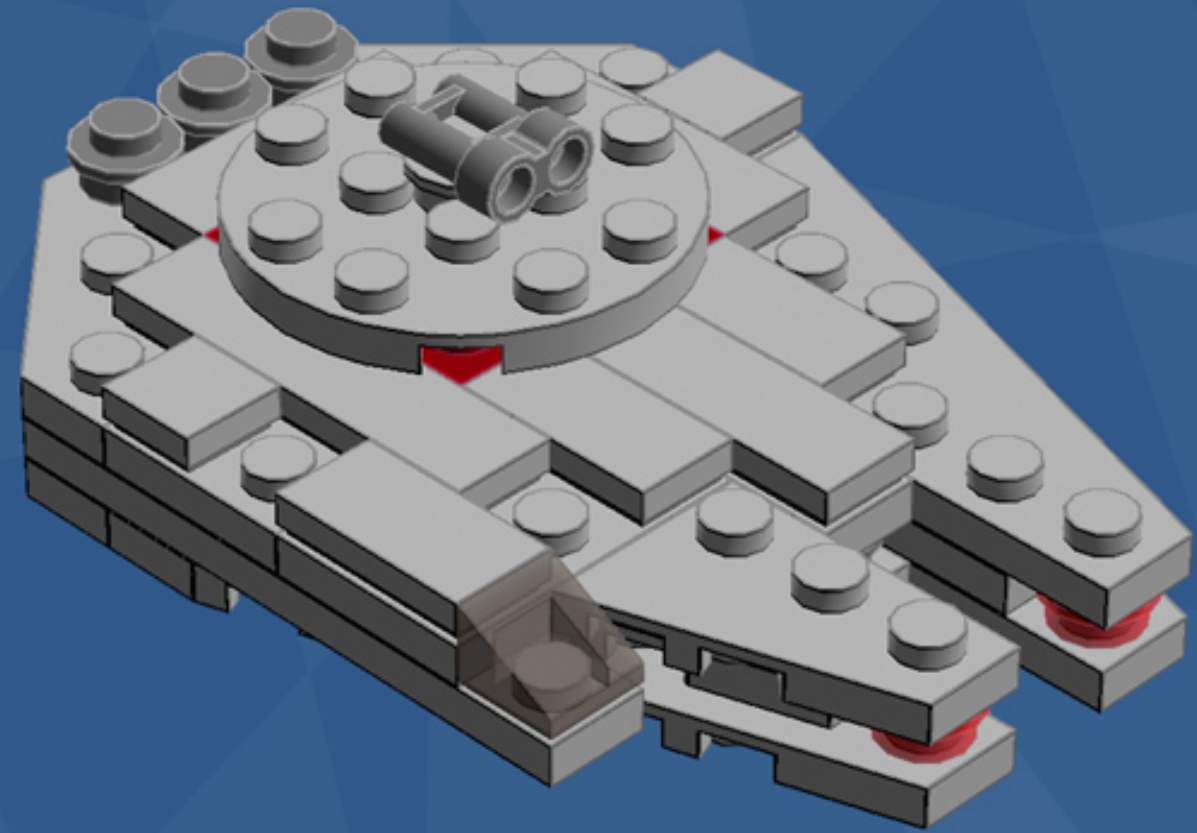

Millennium Falcon Ornament

A LEGO® project by Chris McVeigh
chrismcveigh.com

Element ID	Color	Description	Quantity
6010831	Black	Round Plate 2X2 W/Eye	1
4210719	Dark Grey	Plate 1X1	2
4210633	Dark Grey	Plate 1X1 Round	10
4211063	Dark Grey	Plate 1X2	2
4211043	Dark Grey	Plate 2X3	2
4211051	Dark Grey	Prismatic Binoculars	1
4539076	Dark Red	Plate 1X3	4
4211361	Light Grey	Corner Plate 45 Deg. 3X3	4
4211415	Light Grey	Flat Tile, 1X1	2
4211414	Light Grey	Flat Tile, 1X2	3
4558169	Light Grey	Flat Tile, 1X3	5
4211356	Light Grey	Flat Tile, 1X4	1
4211794	Light Grey	Left Plate 2X3 W/Angle	1

Element ID	Color	Description	Quantity
4282789	Light Grey	Left Plate 3X6 W Angle	2
4211429	Light Grey	Plate 1X3	4
4211438	Light Grey	Plate 1X6	1
4211425	Light Grey	Plate 1X8	2
4211396	Light Grey	Plate 2X3	2
4515351	Light Grey	Plate 4X4 Round W. Snap	1
4211791	Light Grey	Right Plate 2X3 W/Angle	2
4282786	Light Grey	Right Plate 3X6 W Angle	1
4521921	Light Grey	Roof Tile 1X1X2/3, Abs	1
4211525	Light Grey	Round Plate 1X1	4
4244368	Trans-Brown	Roof Tile 1X1X2/3, Abs	1
3000840	Trans-Clear	Plate 1X1	5
3005741	Trans-Red	Plate 1X1 Round	2

Optional hanging ornament configuration.

*For more fun builds,
please pop by chrismcveigh.com,
visit me at facebook.com/c.mcveigh.photos,
or follow me on twitter [@actionfigured](https://twitter.com/actionfigured)*