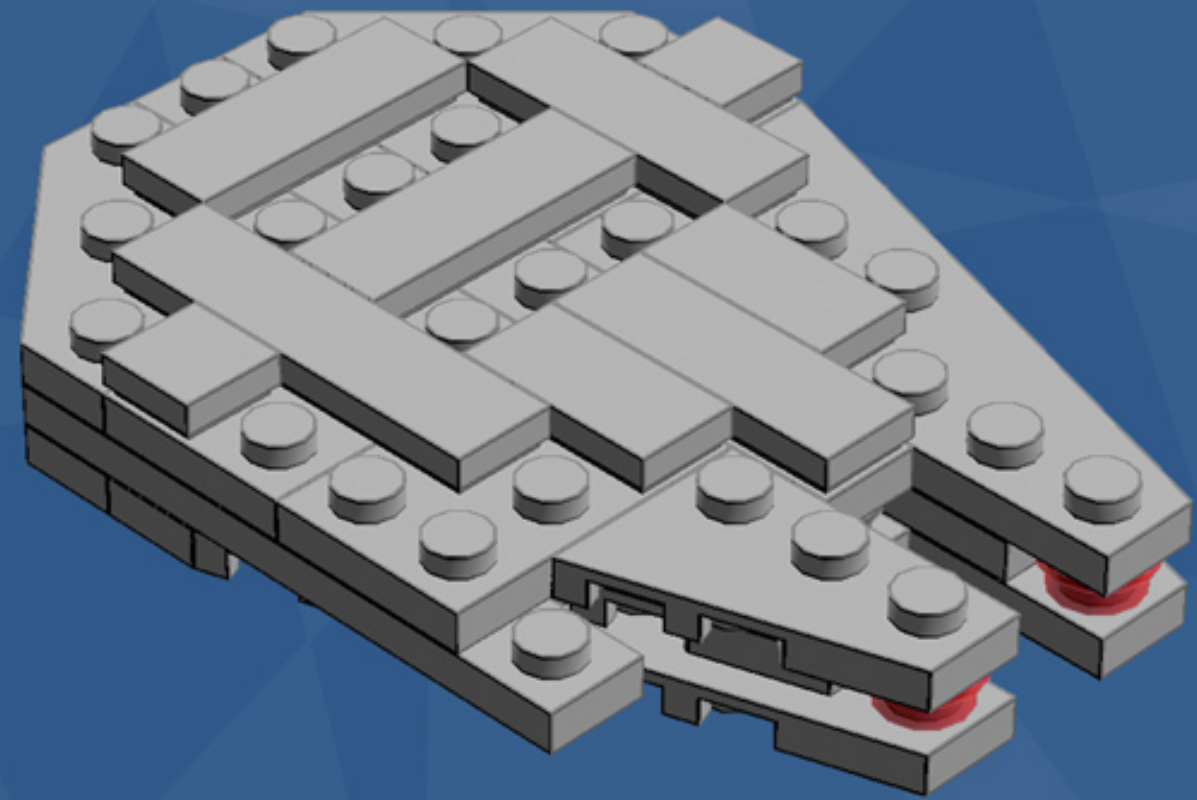

Millennium Falcon Ornament

A LEGO® project by Chris McVeigh
chrismcveigh.com

Element ID	Color	Description	Quantity
6010831	Black	Round Plate 2X2 W/Eye	1
4210719	Dark Grey	Plate 1X1	2
4210633	Dark Grey	Plate 1X1 Round	10
4211063	Dark Grey	Plate 1X2	2
4211043	Dark Grey	Plate 2X3	2
4211051	Dark Grey	Prismatic Binoculars	1
4539076	Dark Red	Plate 1X3	4
4211361	Light Grey	Corner Plate 45 Deg. 3X3	4
4211415	Light Grey	Flat Tile, 1X1	2
4211414	Light Grey	Flat Tile, 1X2	3
4558169	Light Grey	Flat Tile, 1X3	5
4211356	Light Grey	Flat Tile, 1X4	1
4211794	Light Grey	Left Plate 2X3 W/Angle	1

Element ID	Color	Description	Quantity
4282789	Light Grey	Left Plate 3X6 W Angle	2
4211429	Light Grey	Plate 1X3	4
4211438	Light Grey	Plate 1X6	1
4211425	Light Grey	Plate 1X8	2
4211396	Light Grey	Plate 2X3	2
4515351	Light Grey	Plate 4X4 Round W. Snap	1
4211791	Light Grey	Right Plate 2X3 W/Angle	2
4282786	Light Grey	Right Plate 3X6 W Angle	1
4521921	Light Grey	Roof Tile 1X1X2/3, Abs	1
4211525	Light Grey	Round Plate 1X1	4
4244368	Trans-Brown	Roof Tile 1X1X2/3, Abs	1
3000840	Trans-Clear	Plate 1X1	5
3005741	Trans-Red	Plate 1X1 Round	2