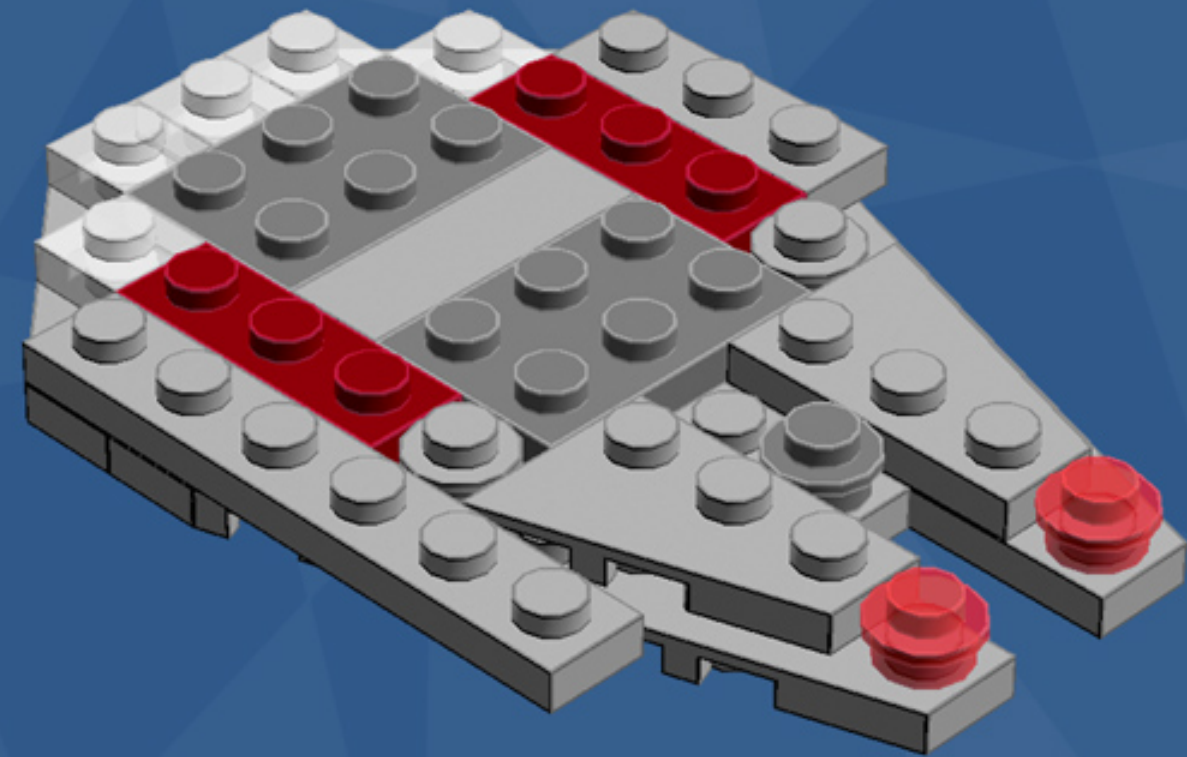

Millennium Falcon Ornament

A LEGO® project by Chris McVeigh
chrismcveigh.com

Element ID	Color	Description	Quantity
6010831	Black	Round Plate 2X2 W/Eye	1
4210719	Dark Grey	Plate 1X1	2
4210633	Dark Grey	Plate 1X1 Round	10
4211063	Dark Grey	Plate 1X2	2
4211043	Dark Grey	Plate 2X3	2
4211051	Dark Grey	Prismatic Binoculars	1
4539076	Dark Red	Plate 1X3	4
4211361	Light Grey	Corner Plate 45 Deg. 3X3	4
4211415	Light Grey	Flat Tile, 1X1	2
4211414	Light Grey	Flat Tile, 1X2	3
4558169	Light Grey	Flat Tile, 1X3	5
4211356	Light Grey	Flat Tile, 1X4	1
4211794	Light Grey	Left Plate 2X3 W/Angle	1

Element ID	Color	Description	Quantity
4282789	Light Grey	Left Plate 3X6 W Angle	2
4211429	Light Grey	Plate 1X3	4
4211438	Light Grey	Plate 1X6	1
4211425	Light Grey	Plate 1X8	2
4211396	Light Grey	Plate 2X3	2
4515351	Light Grey	Plate 4X4 Round W. Snap	1
4211791	Light Grey	Right Plate 2X3 W/Angle	2
4282786	Light Grey	Right Plate 3X6 W Angle	1
4521921	Light Grey	Roof Tile 1X1X2/3, Abs	1
4211525	Light Grey	Round Plate 1X1	4
4244368	Trans-Brown	Roof Tile 1X1X2/3, Abs	1
3000840	Trans-Clear	Plate 1X1	5
3005741	Trans-Red	Plate 1X1 Round	2