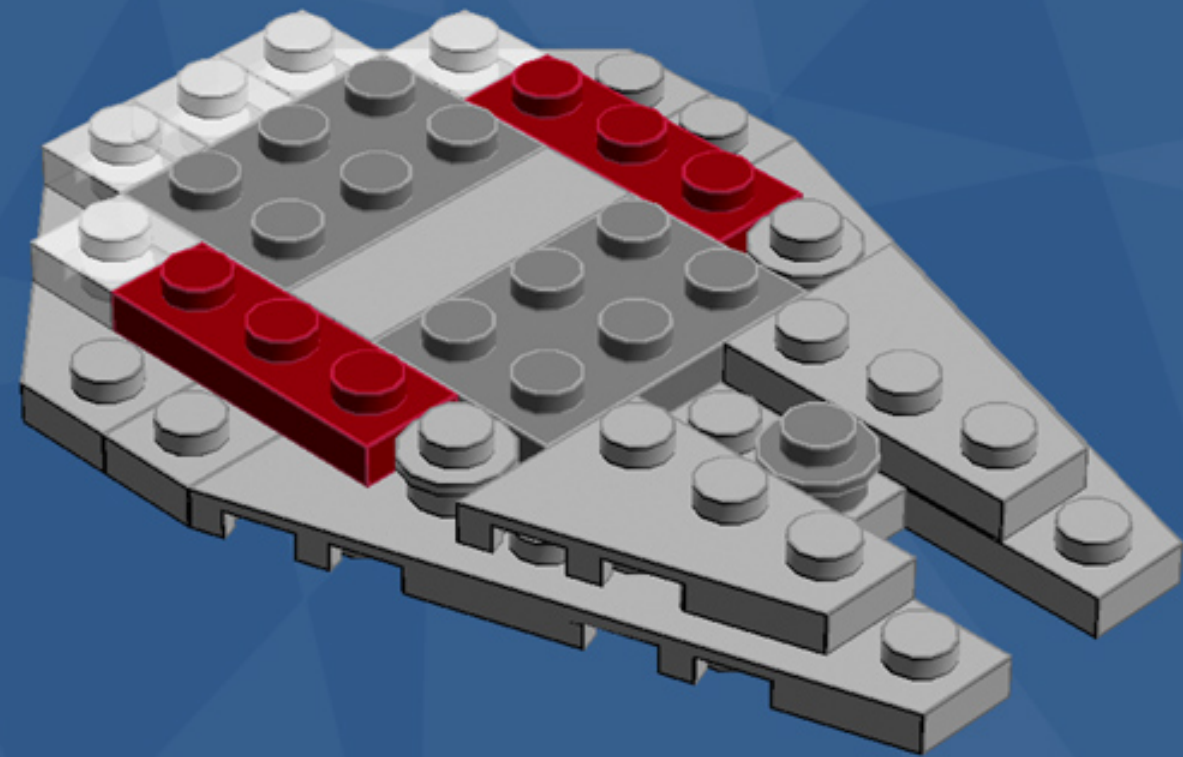

Millennium Falcon Ornament

A LEGO® project by Chris McVeigh
chrismcveigh.com

Element ID	Color	Description	Quantity
6010831	Black	Round Plate 2X2 W/Eye	1
4210719	Dark Grey	Plate 1X1	2
4210633	Dark Grey	Plate 1X1 Round	10
4211063	Dark Grey	Plate 1X2	2
4211043	Dark Grey	Plate 2X3	2
4211051	Dark Grey	Prismatic Binoculars	1
4539076	Dark Red	Plate 1X3	4
4211361	Light Grey	Corner Plate 45 Deg. 3X3	4
4211415	Light Grey	Flat Tile, 1X1	2
4211414	Light Grey	Flat Tile, 1X2	3
4558169	Light Grey	Flat Tile, 1X3	5
4211356	Light Grey	Flat Tile, 1X4	1
4211794	Light Grey	Left Plate 2X3 W/Angle	1

Element ID	Color	Description	Quantity
4282789	Light Grey	Left Plate 3X6 W Angle	2
4211429	Light Grey	Plate 1X3	4
4211438	Light Grey	Plate 1X6	1
4211425	Light Grey	Plate 1X8	2
4211396	Light Grey	Plate 2X3	2
4515351	Light Grey	Plate 4X4 Round W. Snap	1
4211791	Light Grey	Right Plate 2X3 W/Angle	2
4282786	Light Grey	Right Plate 3X6 W Angle	1
4521921	Light Grey	Roof Tile 1X1X2/3, Abs	1
4211525	Light Grey	Round Plate 1X1	4
4244368	Trans-Brown	Roof Tile 1X1X2/3, Abs	1
3000840	Trans-Clear	Plate 1X1	5
3005741	Trans-Red	Plate 1X1 Round	2