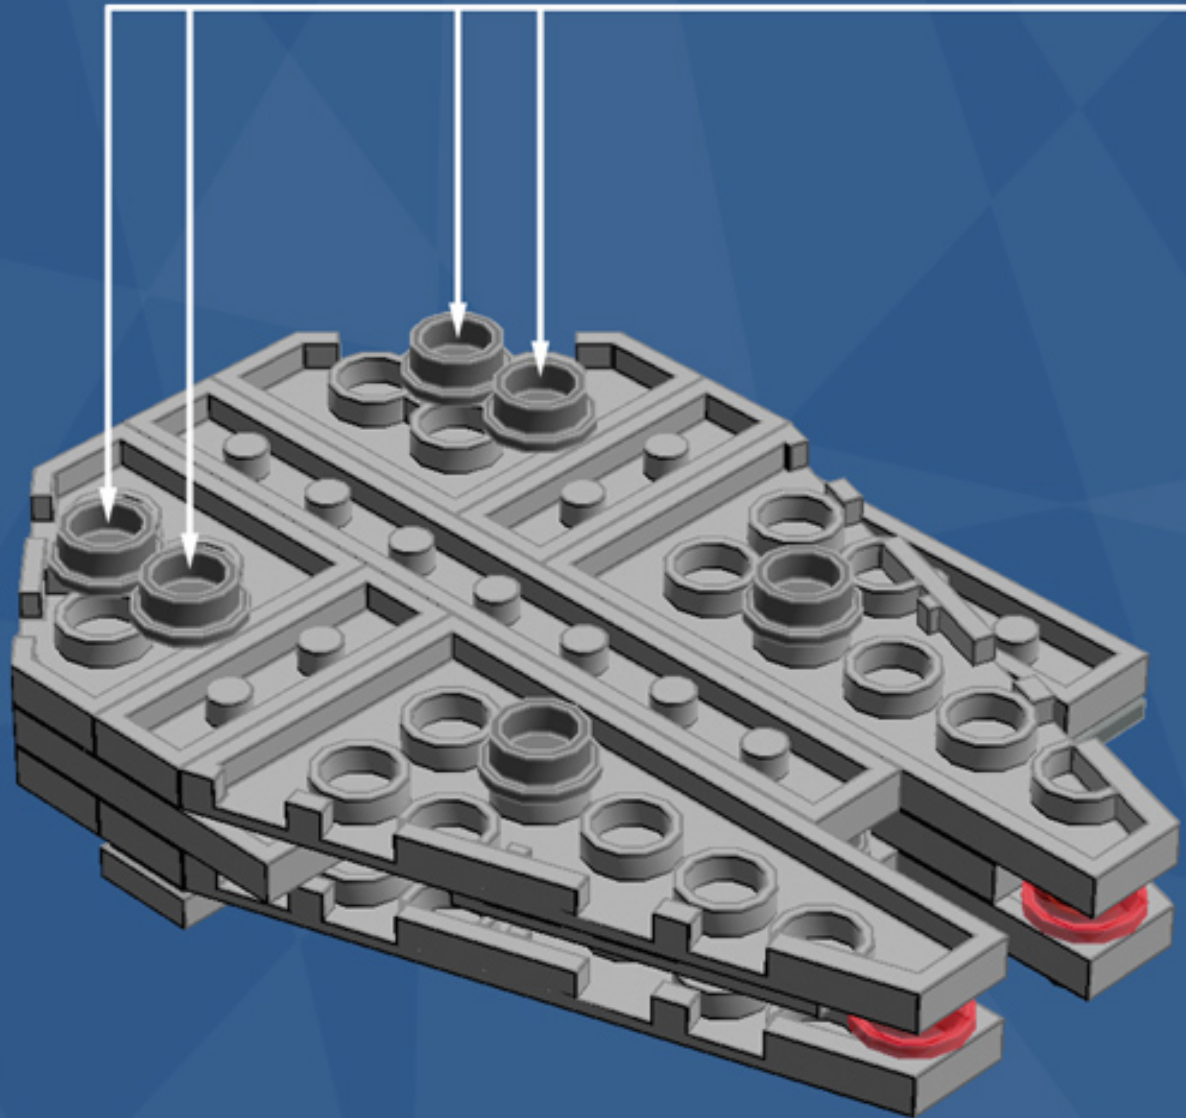

Millennium Falcon Ornament

A LEGO® project by Chris McVeigh
chrismcveigh.com

Element ID	Color	Description	Quantity
6010831	Black	Round Plate 2X2 W/Eye	1
4210719	Dark Grey	Plate 1X1	2
4210633	Dark Grey	Plate 1X1 Round	10
4211063	Dark Grey	Plate 1X2	2
4211043	Dark Grey	Plate 2X3	2
4211051	Dark Grey	Prismatic Binoculars	1
4539076	Dark Red	Plate 1X3	4
4211361	Light Grey	Corner Plate 45 Deg. 3X3	4
4211415	Light Grey	Flat Tile, 1X1	2
4211414	Light Grey	Flat Tile, 1X2	3
4558169	Light Grey	Flat Tile, 1X3	5
4211356	Light Grey	Flat Tile, 1X4	1
4211794	Light Grey	Left Plate 2X3 W/Angle	1

Element ID	Color	Description	Quantity
4282789	Light Grey	Left Plate 3X6 W Angle	2
4211429	Light Grey	Plate 1X3	4
4211438	Light Grey	Plate 1X6	1
4211425	Light Grey	Plate 1X8	2
4211396	Light Grey	Plate 2X3	2
4515351	Light Grey	Plate 4X4 Round W. Snap	1
4211791	Light Grey	Right Plate 2X3 W/Angle	2
4282786	Light Grey	Right Plate 3X6 W Angle	1
4521921	Light Grey	Roof Tile 1X1X2/3, Abs	1
4211525	Light Grey	Round Plate 1X1	4
4244368	Trans-Brown	Roof Tile 1X1X2/3, Abs	1
3000840	Trans-Clear	Plate 1X1	5
3005741	Trans-Red	Plate 1X1 Round	2

Optional hanging ornament configuration.

*For more fun builds,
please pop by chrismcveigh.com,
visit me at facebook.com/c.mcveigh.photos,
or follow me on twitter [@actionfigured](https://twitter.com/actionfigured)*