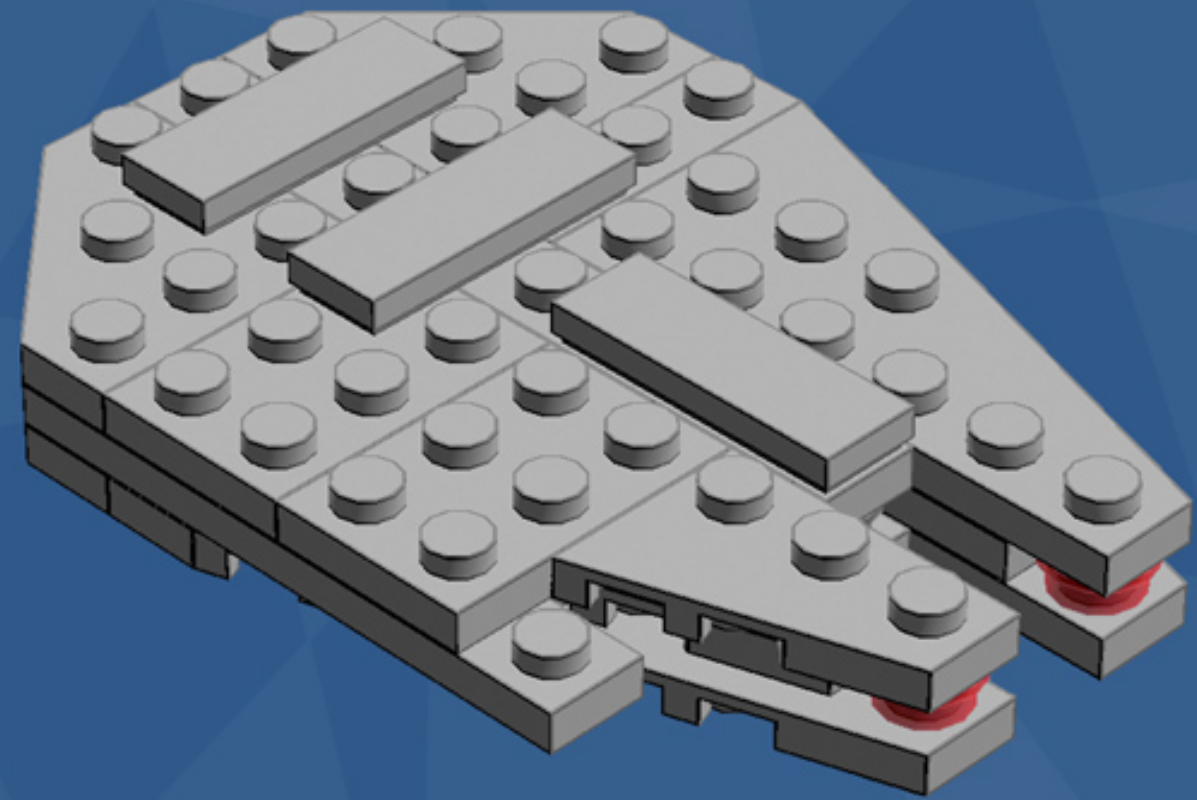

Millennium Falcon Ornament

A LEGO® project by Chris McVeigh
chrismcveigh.com

Element ID	Color	Description	Quantity
6010831	Black	Round Plate 2X2 W/Eye	1
4210719	Dark Grey	Plate 1X1	2
4210633	Dark Grey	Plate 1X1 Round	10
4211063	Dark Grey	Plate 1X2	2
4211043	Dark Grey	Plate 2X3	2
4211051	Dark Grey	Prismatic Binoculars	1
4539076	Dark Red	Plate 1X3	4
4211361	Light Grey	Corner Plate 45 Deg. 3X3	4
4211415	Light Grey	Flat Tile, 1X1	2
4211414	Light Grey	Flat Tile, 1X2	3
4558169	Light Grey	Flat Tile, 1X3	5
4211356	Light Grey	Flat Tile, 1X4	1
4211794	Light Grey	Left Plate 2X3 W/Angle	1

Element ID	Color	Description	Quantity
4282789	Light Grey	Left Plate 3X6 W Angle	2
4211429	Light Grey	Plate 1X3	4
4211438	Light Grey	Plate 1X6	1
4211425	Light Grey	Plate 1X8	2
4211396	Light Grey	Plate 2X3	2
4515351	Light Grey	Plate 4X4 Round W. Snap	1
4211791	Light Grey	Right Plate 2X3 W/Angle	2
4282786	Light Grey	Right Plate 3X6 W Angle	1
4521921	Light Grey	Roof Tile 1X1X2/3, Abs	1
4211525	Light Grey	Round Plate 1X1	4
4244368	Trans-Brown	Roof Tile 1X1X2/3, Abs	1
3000840	Trans-Clear	Plate 1X1	5
3005741	Trans-Red	Plate 1X1 Round	2