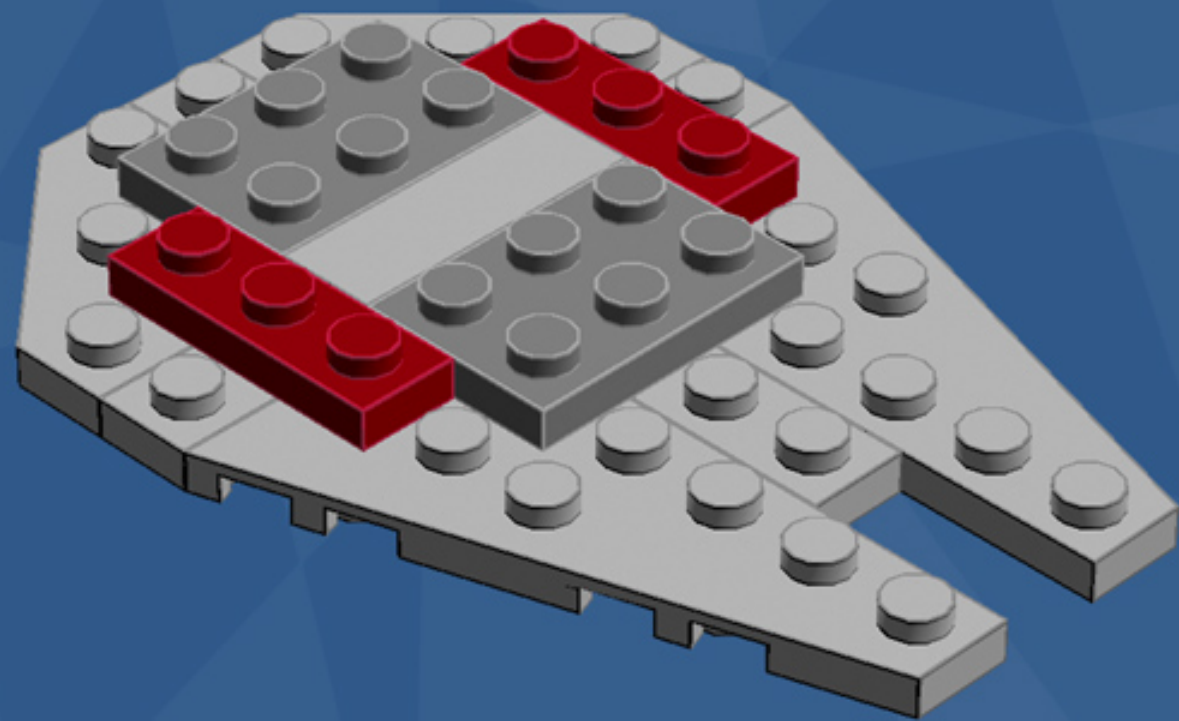

Millennium Falcon Ornament

A LEGO® project by Chris McVeigh
chrismcveigh.com

Element ID	Color	Description	Quantity
6010831	Black	Round Plate 2X2 W/Eye	1
4210719	Dark Grey	Plate 1X1	2
4210633	Dark Grey	Plate 1X1 Round	10
4211063	Dark Grey	Plate 1X2	2
4211043	Dark Grey	Plate 2X3	2
4211051	Dark Grey	Prismatic Binoculars	1
4539076	Dark Red	Plate 1X3	4
4211361	Light Grey	Corner Plate 45 Deg. 3X3	4
4211415	Light Grey	Flat Tile, 1X1	2
4211414	Light Grey	Flat Tile, 1X2	3
4558169	Light Grey	Flat Tile, 1X3	5
4211356	Light Grey	Flat Tile, 1X4	1
4211794	Light Grey	Left Plate 2X3 W/Angle	1

Element ID	Color	Description	Quantity
4282789	Light Grey	Left Plate 3X6 W Angle	2
4211429	Light Grey	Plate 1X3	4
4211438	Light Grey	Plate 1X6	1
4211425	Light Grey	Plate 1X8	2
4211396	Light Grey	Plate 2X3	2
4515351	Light Grey	Plate 4X4 Round W. Snap	1
4211791	Light Grey	Right Plate 2X3 W/Angle	2
4282786	Light Grey	Right Plate 3X6 W Angle	1
4521921	Light Grey	Roof Tile 1X1X2/3, Abs	1
4211525	Light Grey	Round Plate 1X1	4
4244368	Trans-Brown	Roof Tile 1X1X2/3, Abs	1
3000840	Trans-Clear	Plate 1X1	5
3005741	Trans-Red	Plate 1X1 Round	2