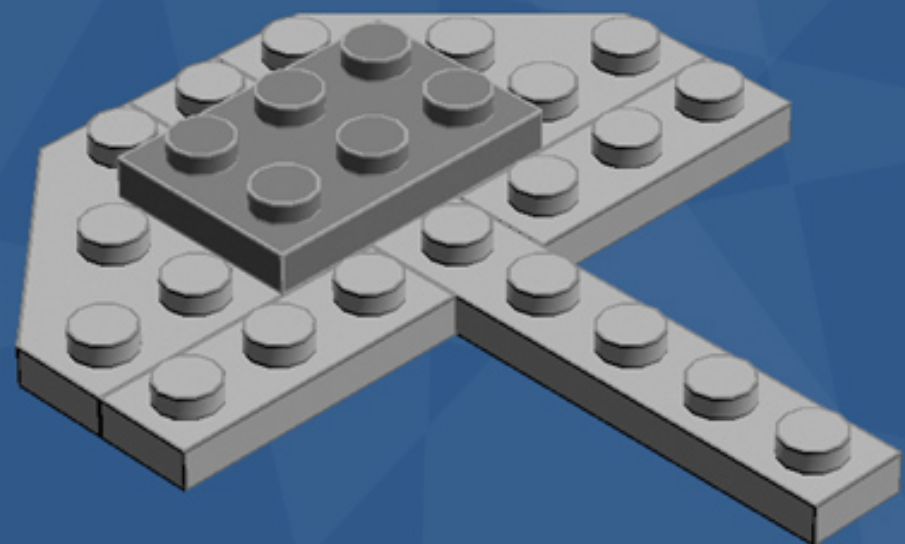

Millennium Falcon Ornament

A LEGO® project by Chris McVeigh
chrismcveigh.com

Element ID	Color	Description	Quantity
6010831	Black	Round Plate 2X2 W/Eye	1
4210719	Dark Grey	Plate 1X1	2
4210633	Dark Grey	Plate 1X1 Round	10
4211063	Dark Grey	Plate 1X2	2
4211043	Dark Grey	Plate 2X3	2
4211051	Dark Grey	Prismatic Binoculars	1
4539076	Dark Red	Plate 1X3	4
4211361	Light Grey	Corner Plate 45 Deg. 3X3	4
4211415	Light Grey	Flat Tile, 1X1	2
4211414	Light Grey	Flat Tile, 1X2	3
4558169	Light Grey	Flat Tile, 1X3	5
4211356	Light Grey	Flat Tile, 1X4	1
4211794	Light Grey	Left Plate 2X3 W/Angle	1

Element ID	Color	Description	Quantity
4282789	Light Grey	Left Plate 3X6 W Angle	2
4211429	Light Grey	Plate 1X3	4
4211438	Light Grey	Plate 1X6	1
4211425	Light Grey	Plate 1X8	2
4211396	Light Grey	Plate 2X3	2
4515351	Light Grey	Plate 4X4 Round W. Snap	1
4211791	Light Grey	Right Plate 2X3 W/Angle	2
4282786	Light Grey	Right Plate 3X6 W Angle	1
4521921	Light Grey	Roof Tile 1X1X2/3, Abs	1
4211525	Light Grey	Round Plate 1X1	4
4244368	Trans-Brown	Roof Tile 1X1X2/3, Abs	1
3000840	Trans-Clear	Plate 1X1	5
3005741	Trans-Red	Plate 1X1 Round	2