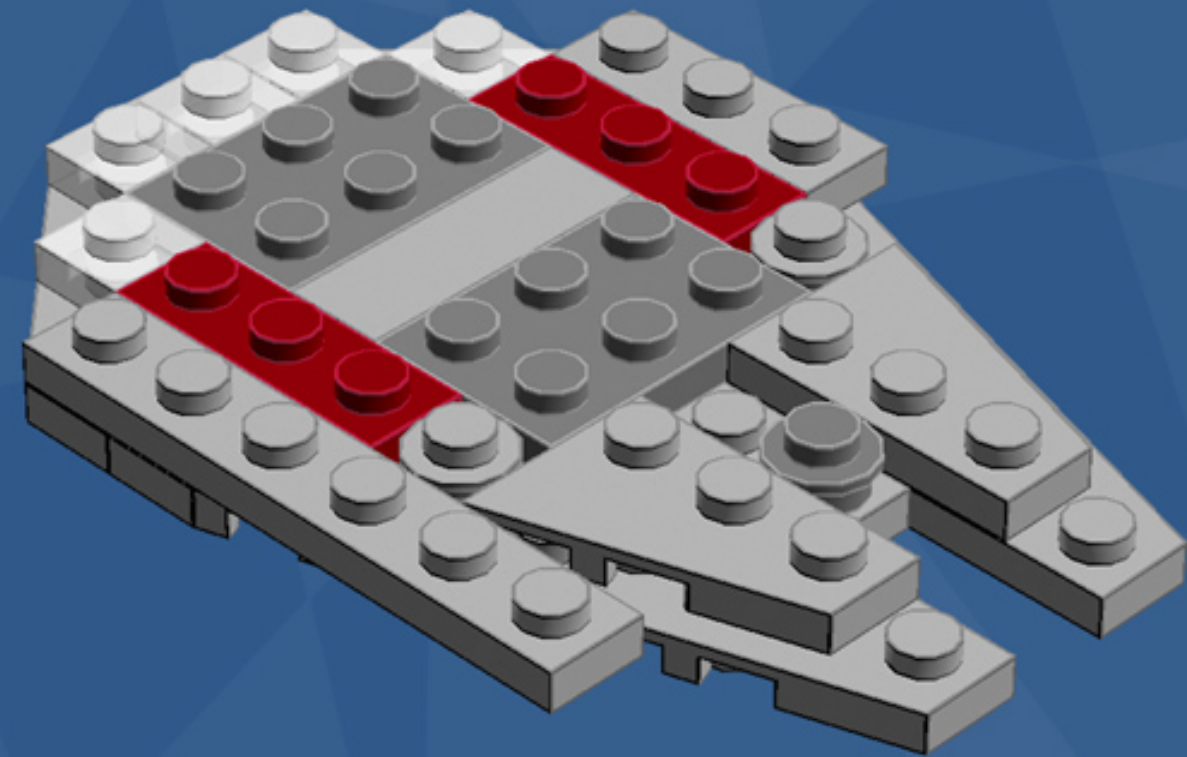

Millennium Falcon Ornament

A LEGO® project by Chris McVeigh
chrismcveigh.com

Element ID	Color	Description	Quantity
6010831	Black	Round Plate 2X2 W/Eye	1
4210719	Dark Grey	Plate 1X1	2
4210633	Dark Grey	Plate 1X1 Round	10
4211063	Dark Grey	Plate 1X2	2
4211043	Dark Grey	Plate 2X3	2
4211051	Dark Grey	Prismatic Binoculars	1
4539076	Dark Red	Plate 1X3	4
4211361	Light Grey	Corner Plate 45 Deg. 3X3	4
4211415	Light Grey	Flat Tile, 1X1	2
4211414	Light Grey	Flat Tile, 1X2	3
4558169	Light Grey	Flat Tile, 1X3	5
4211356	Light Grey	Flat Tile, 1X4	1
4211794	Light Grey	Left Plate 2X3 W/Angle	1

Element ID	Color	Description	Quantity
4282789	Light Grey	Left Plate 3X6 W Angle	2
4211429	Light Grey	Plate 1X3	4
4211438	Light Grey	Plate 1X6	1
4211425	Light Grey	Plate 1X8	2
4211396	Light Grey	Plate 2X3	2
4515351	Light Grey	Plate 4X4 Round W. Snap	1
4211791	Light Grey	Right Plate 2X3 W/Angle	2
4282786	Light Grey	Right Plate 3X6 W Angle	1
4521921	Light Grey	Roof Tile 1X1X2/3, Abs	1
4211525	Light Grey	Round Plate 1X1	4
4244368	Trans-Brown	Roof Tile 1X1X2/3, Abs	1
3000840	Trans-Clear	Plate 1X1	5
3005741	Trans-Red	Plate 1X1 Round	2