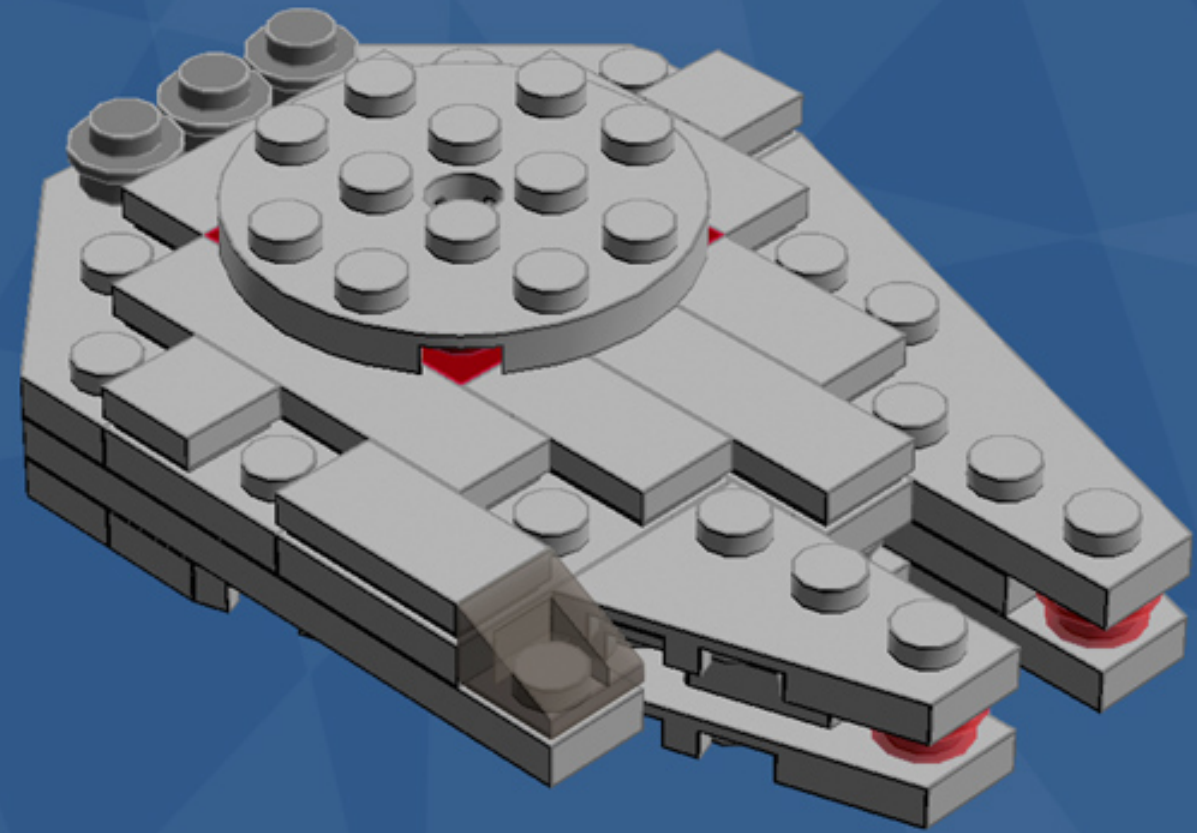

Millennium Falcon Ornament

A LEGO® project by Chris McVeigh
chrismcveigh.com

Element ID	Color	Description	Quantity
6010831	Black	Round Plate 2X2 W/Eye	1
4210719	Dark Grey	Plate 1X1	2
4210633	Dark Grey	Plate 1X1 Round	10
4211063	Dark Grey	Plate 1X2	2
4211043	Dark Grey	Plate 2X3	2
4211051	Dark Grey	Prismatic Binoculars	1
4539076	Dark Red	Plate 1X3	4
4211361	Light Grey	Corner Plate 45 Deg. 3X3	4
4211415	Light Grey	Flat Tile, 1X1	2
4211414	Light Grey	Flat Tile, 1X2	3
4558169	Light Grey	Flat Tile, 1X3	5
4211356	Light Grey	Flat Tile, 1X4	1
4211794	Light Grey	Left Plate 2X3 W/Angle	1

Element ID	Color	Description	Quantity
4282789	Light Grey	Left Plate 3X6 W Angle	2
4211429	Light Grey	Plate 1X3	4
4211438	Light Grey	Plate 1X6	1
4211425	Light Grey	Plate 1X8	2
4211396	Light Grey	Plate 2X3	2
4515351	Light Grey	Plate 4X4 Round W. Snap	1
4211791	Light Grey	Right Plate 2X3 W/Angle	2
4282786	Light Grey	Right Plate 3X6 W Angle	1
4521921	Light Grey	Roof Tile 1X1X2/3, Abs	1
4211525	Light Grey	Round Plate 1X1	4
4244368	Trans-Brown	Roof Tile 1X1X2/3, Abs	1
3000840	Trans-Clear	Plate 1X1	5
3005741	Trans-Red	Plate 1X1 Round	2

Optional hanging ornament configuration.

*For more fun builds,
please pop by chrismcveigh.com,
visit me at facebook.com/c.mcveigh.photos,
or follow me on twitter [@actionfigured](https://twitter.com/actionfigured)*