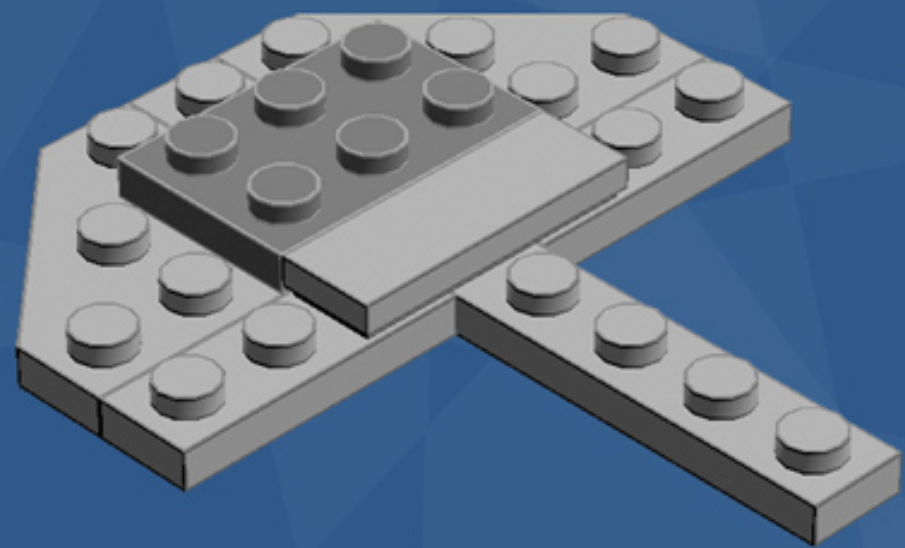

Millennium Falcon Ornament

A LEGO® project by Chris McVeigh
chrismcveigh.com

Element ID	Color	Description	Quantity
6010831	Black	Round Plate 2X2 W/Eye	1
4210719	Dark Grey	Plate 1X1	2
4210633	Dark Grey	Plate 1X1 Round	10
4211063	Dark Grey	Plate 1X2	2
4211043	Dark Grey	Plate 2X3	2
4211051	Dark Grey	Prismatic Binoculars	1
4539076	Dark Red	Plate 1X3	4
4211361	Light Grey	Corner Plate 45 Deg. 3X3	4
4211415	Light Grey	Flat Tile, 1X1	2
4211414	Light Grey	Flat Tile, 1X2	3
4558169	Light Grey	Flat Tile, 1X3	5
4211356	Light Grey	Flat Tile, 1X4	1
4211794	Light Grey	Left Plate 2X3 W/Angle	1

Element ID	Color	Description	Quantity
4282789	Light Grey	Left Plate 3X6 W Angle	2
4211429	Light Grey	Plate 1X3	4
4211438	Light Grey	Plate 1X6	1
4211425	Light Grey	Plate 1X8	2
4211396	Light Grey	Plate 2X3	2
4515351	Light Grey	Plate 4X4 Round W. Snap	1
4211791	Light Grey	Right Plate 2X3 W/Angle	2
4282786	Light Grey	Right Plate 3X6 W Angle	1
4521921	Light Grey	Roof Tile 1X1X2/3, Abs	1
4211525	Light Grey	Round Plate 1X1	4
4244368	Trans-Brown	Roof Tile 1X1X2/3, Abs	1
3000840	Trans-Clear	Plate 1X1	5
3005741	Trans-Red	Plate 1X1 Round	2