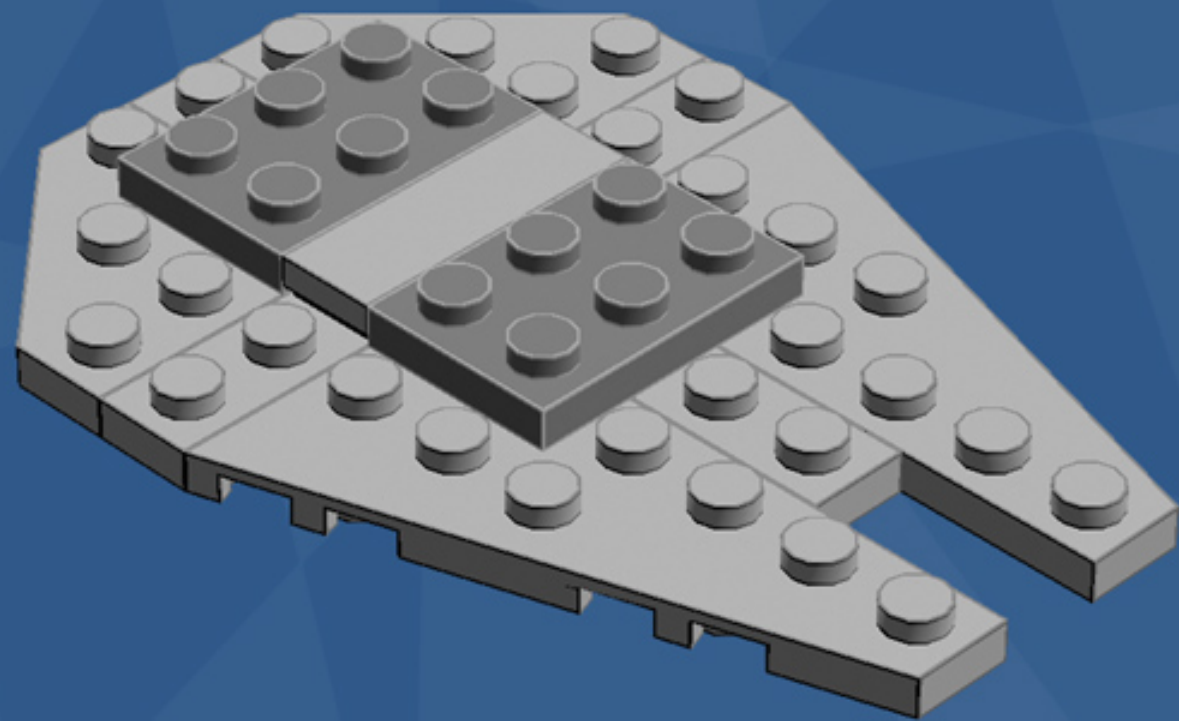

Millennium Falcon Ornament

A LEGO® project by Chris McVeigh
chrismcveigh.com

Element ID	Color	Description	Quantity
6010831	Black	Round Plate 2X2 W/Eye	1
4210719	Dark Grey	Plate 1X1	2
4210633	Dark Grey	Plate 1X1 Round	10
4211063	Dark Grey	Plate 1X2	2
4211043	Dark Grey	Plate 2X3	2
4211051	Dark Grey	Prismatic Binoculars	1
4539076	Dark Red	Plate 1X3	4
4211361	Light Grey	Corner Plate 45 Deg. 3X3	4
4211415	Light Grey	Flat Tile, 1X1	2
4211414	Light Grey	Flat Tile, 1X2	3
4558169	Light Grey	Flat Tile, 1X3	5
4211356	Light Grey	Flat Tile, 1X4	1
4211794	Light Grey	Left Plate 2X3 W/Angle	1

Element ID	Color	Description	Quantity
4282789	Light Grey	Left Plate 3X6 W Angle	2
4211429	Light Grey	Plate 1X3	4
4211438	Light Grey	Plate 1X6	1
4211425	Light Grey	Plate 1X8	2
4211396	Light Grey	Plate 2X3	2
4515351	Light Grey	Plate 4X4 Round W. Snap	1
4211791	Light Grey	Right Plate 2X3 W/Angle	2
4282786	Light Grey	Right Plate 3X6 W Angle	1
4521921	Light Grey	Roof Tile 1X1X2/3, Abs	1
4211525	Light Grey	Round Plate 1X1	4
4244368	Trans-Brown	Roof Tile 1X1X2/3, Abs	1
3000840	Trans-Clear	Plate 1X1	5
3005741	Trans-Red	Plate 1X1 Round	2