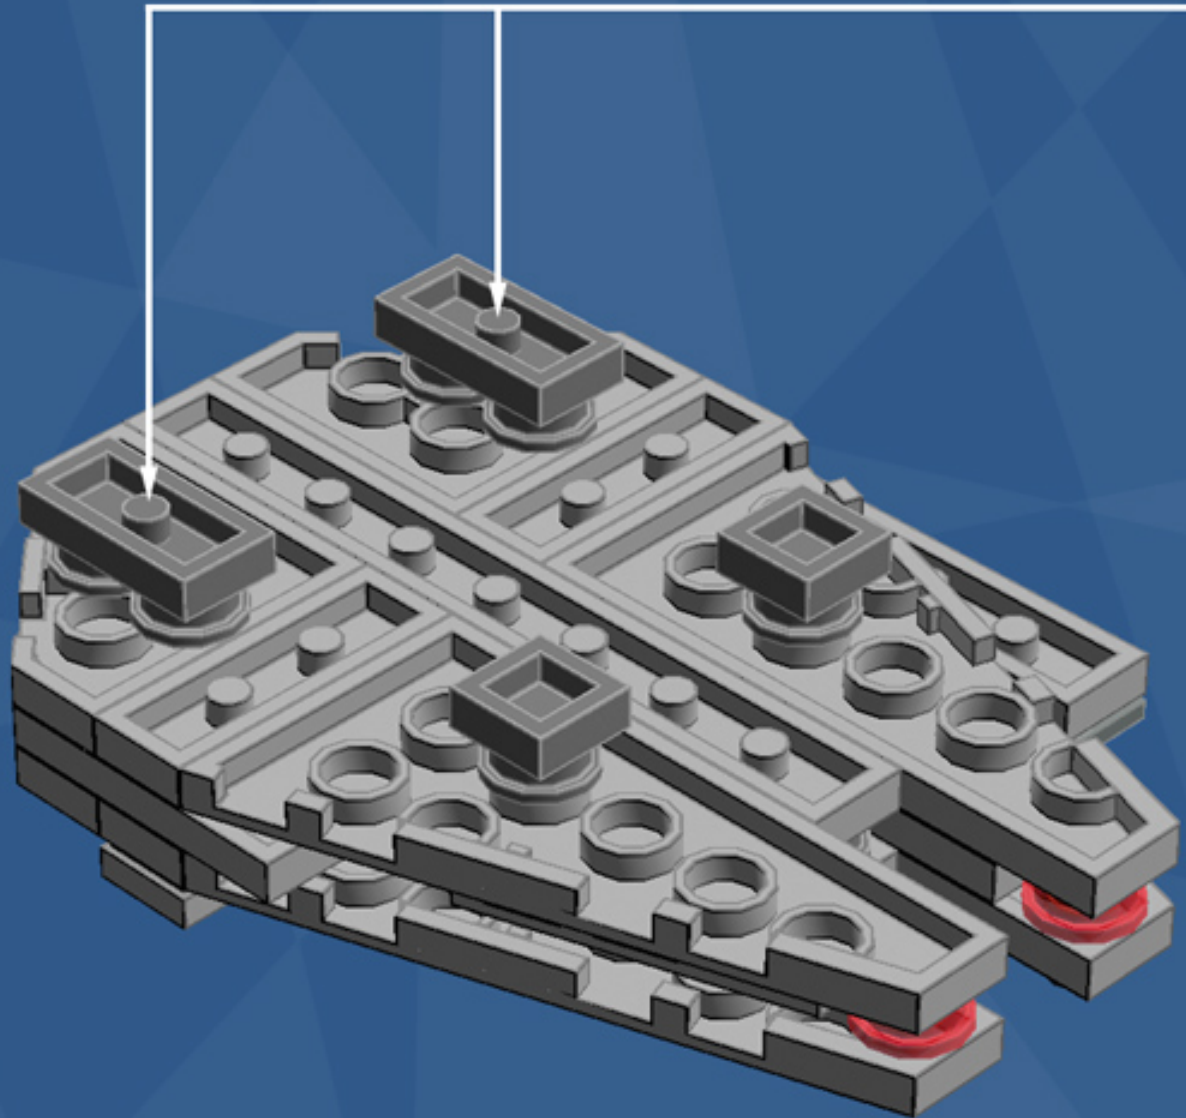

Millennium Falcon Ornament

A LEGO® project by Chris McVeigh
chrismcveigh.com

Element ID	Color	Description	Quantity
6010831	Black	Round Plate 2X2 W/Eye	1
4210719	Dark Grey	Plate 1X1	2
4210633	Dark Grey	Plate 1X1 Round	10
4211063	Dark Grey	Plate 1X2	2
4211043	Dark Grey	Plate 2X3	2
4211051	Dark Grey	Prismatic Binoculars	1
4539076	Dark Red	Plate 1X3	4
4211361	Light Grey	Corner Plate 45 Deg. 3X3	4
4211415	Light Grey	Flat Tile, 1X1	2
4211414	Light Grey	Flat Tile, 1X2	3
4558169	Light Grey	Flat Tile, 1X3	5
4211356	Light Grey	Flat Tile, 1X4	1
4211794	Light Grey	Left Plate 2X3 W/Angle	1

Element ID	Color	Description	Quantity
4282789	Light Grey	Left Plate 3X6 W Angle	2
4211429	Light Grey	Plate 1X3	4
4211438	Light Grey	Plate 1X6	1
4211425	Light Grey	Plate 1X8	2
4211396	Light Grey	Plate 2X3	2
4515351	Light Grey	Plate 4X4 Round W. Snap	1
4211791	Light Grey	Right Plate 2X3 W/Angle	2
4282786	Light Grey	Right Plate 3X6 W Angle	1
4521921	Light Grey	Roof Tile 1X1X2/3, Abs	1
4211525	Light Grey	Round Plate 1X1	4
4244368	Trans-Brown	Roof Tile 1X1X2/3, Abs	1
3000840	Trans-Clear	Plate 1X1	5
3005741	Trans-Red	Plate 1X1 Round	2