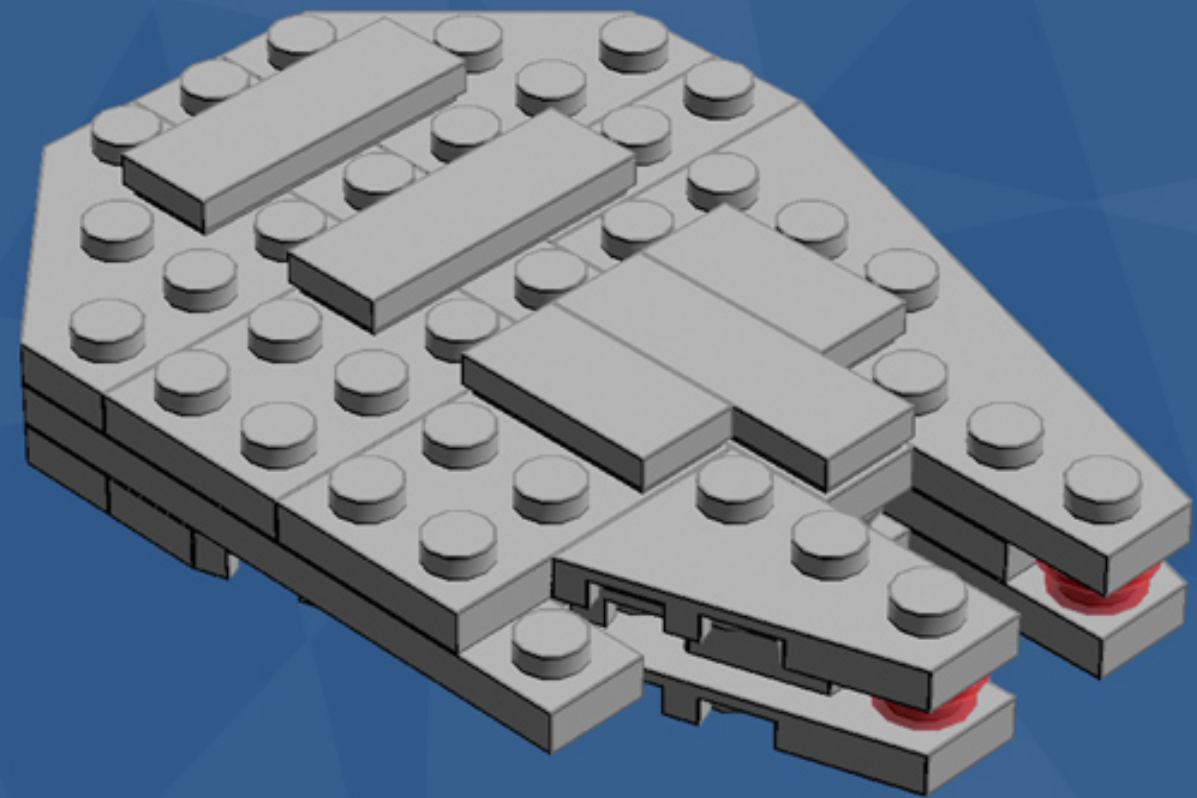

Millennium Falcon Ornament

A LEGO® project by Chris McVeigh
chrismcveigh.com

Element ID	Color	Description	Quantity
6010831	Black	Round Plate 2X2 W/Eye	1
4210719	Dark Grey	Plate 1X1	2
4210633	Dark Grey	Plate 1X1 Round	10
4211063	Dark Grey	Plate 1X2	2
4211043	Dark Grey	Plate 2X3	2
4211051	Dark Grey	Prismatic Binoculars	1
4539076	Dark Red	Plate 1X3	4
4211361	Light Grey	Corner Plate 45 Deg. 3X3	4
4211415	Light Grey	Flat Tile, 1X1	2
4211414	Light Grey	Flat Tile, 1X2	3
4558169	Light Grey	Flat Tile, 1X3	5
4211356	Light Grey	Flat Tile, 1X4	1
4211794	Light Grey	Left Plate 2X3 W/Angle	1

Element ID	Color	Description	Quantity
4282789	Light Grey	Left Plate 3X6 W Angle	2
4211429	Light Grey	Plate 1X3	4
4211438	Light Grey	Plate 1X6	1
4211425	Light Grey	Plate 1X8	2
4211396	Light Grey	Plate 2X3	2
4515351	Light Grey	Plate 4X4 Round W. Snap	1
4211791	Light Grey	Right Plate 2X3 W/Angle	2
4282786	Light Grey	Right Plate 3X6 W Angle	1
4521921	Light Grey	Roof Tile 1X1X2/3, Abs	1
4211525	Light Grey	Round Plate 1X1	4
4244368	Trans-Brown	Roof Tile 1X1X2/3, Abs	1
3000840	Trans-Clear	Plate 1X1	5
3005741	Trans-Red	Plate 1X1 Round	2