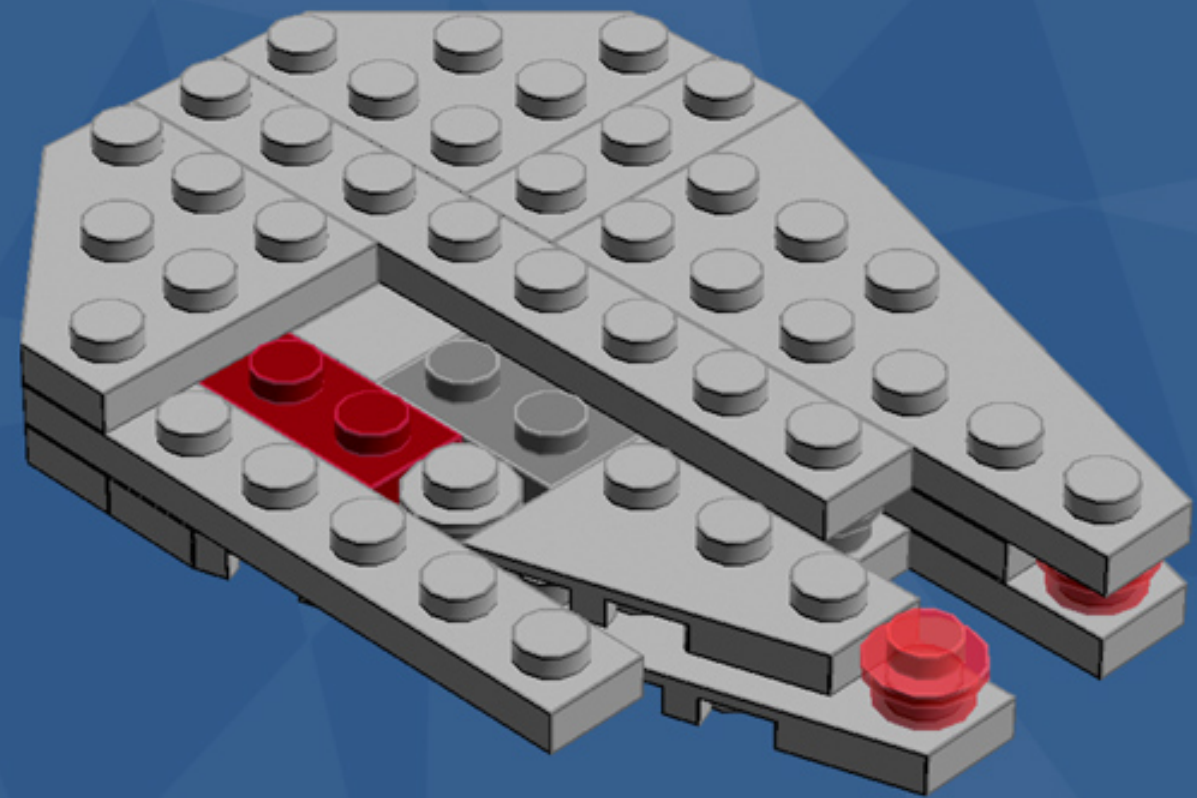

Millennium Falcon Ornament

A LEGO® project by Chris McVeigh
chrismcveigh.com

Element ID	Color	Description	Quantity
6010831	Black	Round Plate 2X2 W/Eye	1
4210719	Dark Grey	Plate 1X1	2
4210633	Dark Grey	Plate 1X1 Round	10
4211063	Dark Grey	Plate 1X2	2
4211043	Dark Grey	Plate 2X3	2
4211051	Dark Grey	Prismatic Binoculars	1
4539076	Dark Red	Plate 1X3	4
4211361	Light Grey	Corner Plate 45 Deg. 3X3	4
4211415	Light Grey	Flat Tile, 1X1	2
4211414	Light Grey	Flat Tile, 1X2	3
4558169	Light Grey	Flat Tile, 1X3	5
4211356	Light Grey	Flat Tile, 1X4	1
4211794	Light Grey	Left Plate 2X3 W/Angle	1

Element ID	Color	Description	Quantity
4282789	Light Grey	Left Plate 3X6 W Angle	2
4211429	Light Grey	Plate 1X3	4
4211438	Light Grey	Plate 1X6	1
4211425	Light Grey	Plate 1X8	2
4211396	Light Grey	Plate 2X3	2
4515351	Light Grey	Plate 4X4 Round W. Snap	1
4211791	Light Grey	Right Plate 2X3 W/Angle	2
4282786	Light Grey	Right Plate 3X6 W Angle	1
4521921	Light Grey	Roof Tile 1X1X2/3, Abs	1
4211525	Light Grey	Round Plate 1X1	4
4244368	Trans-Brown	Roof Tile 1X1X2/3, Abs	1
3000840	Trans-Clear	Plate 1X1	5
3005741	Trans-Red	Plate 1X1 Round	2