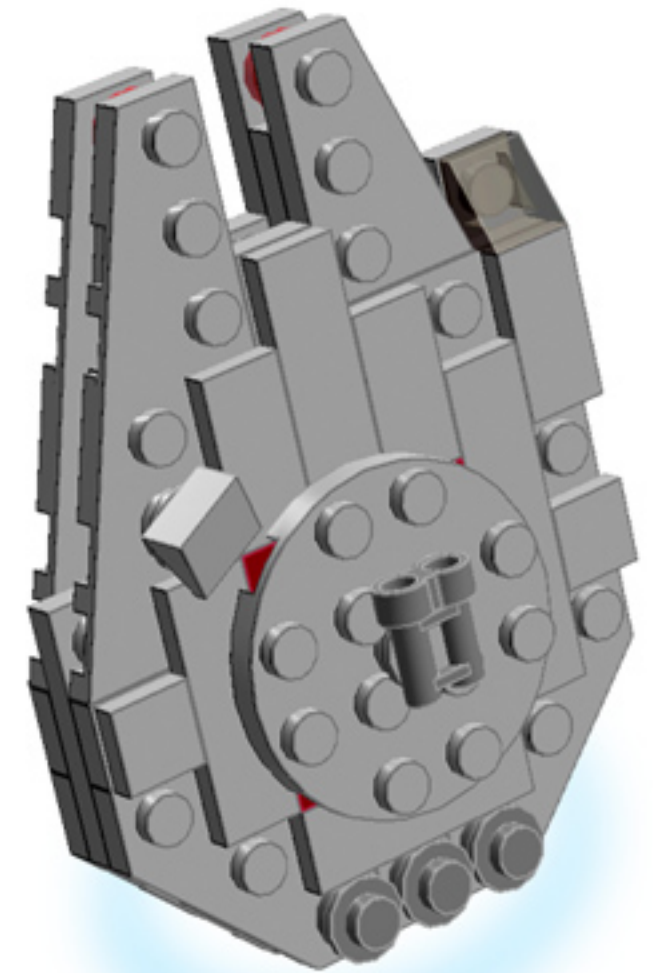

Millennium Falcon Ornament

A LEGO® project by Chris McVeigh
chrismcveigh.com

Element ID	Color	Description	Quantity
6010831	Black	Round Plate 2X2 W/Eye	1
4210719	Dark Grey	Plate 1X1	2
4210633	Dark Grey	Plate 1X1 Round	10
4211063	Dark Grey	Plate 1X2	2
4211043	Dark Grey	Plate 2X3	2
4211051	Dark Grey	Prismatic Binoculars	1
4539076	Dark Red	Plate 1X3	4
4211361	Light Grey	Corner Plate 45 Deg. 3X3	4
4211415	Light Grey	Flat Tile, 1X1	2
4211414	Light Grey	Flat Tile, 1X2	3
4558169	Light Grey	Flat Tile, 1X3	5
4211356	Light Grey	Flat Tile, 1X4	1
4211794	Light Grey	Left Plate 2X3 W/Angle	1

Element ID	Color	Description	Quantity
4282789	Light Grey	Left Plate 3X6 W Angle	2
4211429	Light Grey	Plate 1X3	4
4211438	Light Grey	Plate 1X6	1
4211425	Light Grey	Plate 1X8	2
4211396	Light Grey	Plate 2X3	2
4515351	Light Grey	Plate 4X4 Round W. Snap	1
4211791	Light Grey	Right Plate 2X3 W/Angle	2
4282786	Light Grey	Right Plate 3X6 W Angle	1
4521921	Light Grey	Roof Tile 1X1X2/3, Abs	1
4211525	Light Grey	Round Plate 1X1	4
4244368	Trans-Brown	Roof Tile 1X1X2/3, Abs	1
3000840	Trans-Clear	Plate 1X1	5
3005741	Trans-Red	Plate 1X1 Round	2

Optional hanging ornament configuration.

*For more fun builds,
please pop by chrismcveigh.com,
visit me at facebook.com/c.mcveigh.photos,
or follow me on twitter [@actionfigured](https://twitter.com/actionfigured)*