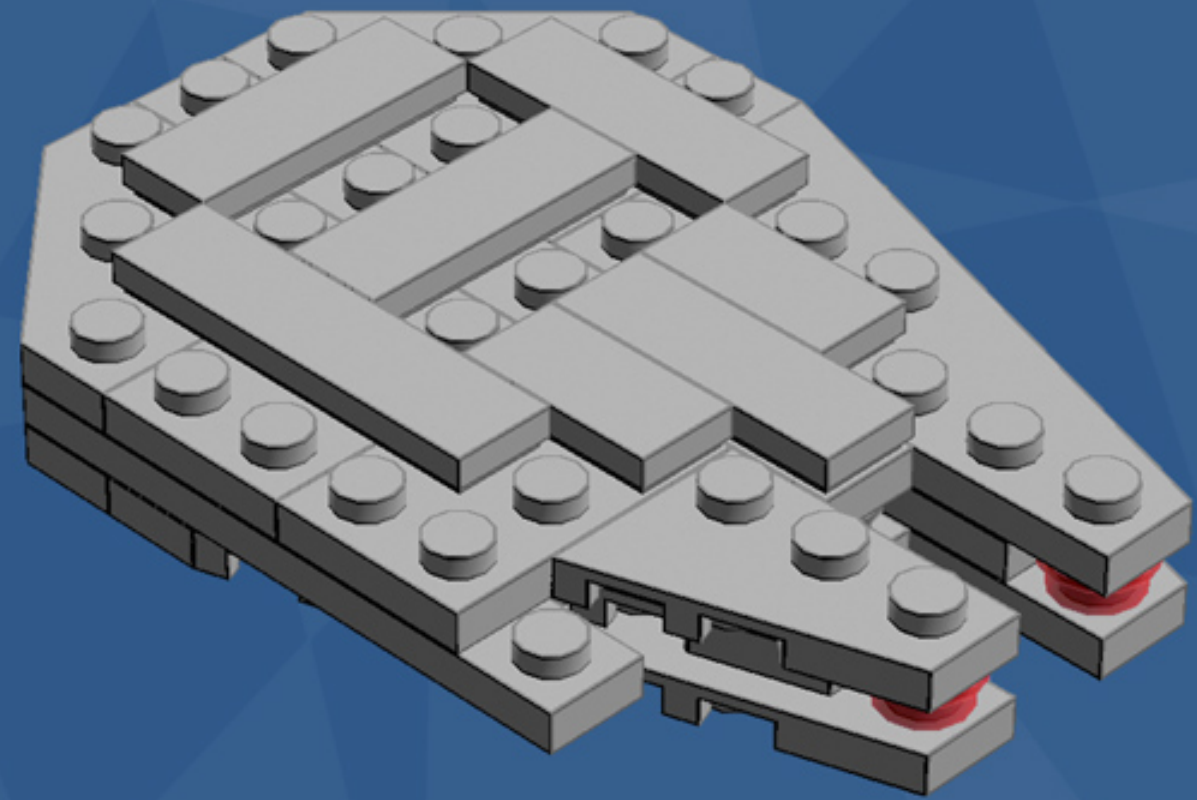

Millennium Falcon Ornament

A LEGO® project by Chris McVeigh
chrismcveigh.com

Element ID	Color	Description	Quantity
6010831	Black	Round Plate 2X2 W/Eye	1
4210719	Dark Grey	Plate 1X1	2
4210633	Dark Grey	Plate 1X1 Round	10
4211063	Dark Grey	Plate 1X2	2
4211043	Dark Grey	Plate 2X3	2
4211051	Dark Grey	Prismatic Binoculars	1
4539076	Dark Red	Plate 1X3	4
4211361	Light Grey	Corner Plate 45 Deg. 3X3	4
4211415	Light Grey	Flat Tile, 1X1	2
4211414	Light Grey	Flat Tile, 1X2	3
4558169	Light Grey	Flat Tile, 1X3	5
4211356	Light Grey	Flat Tile, 1X4	1
4211794	Light Grey	Left Plate 2X3 W/Angle	1

Element ID	Color	Description	Quantity
4282789	Light Grey	Left Plate 3X6 W Angle	2
4211429	Light Grey	Plate 1X3	4
4211438	Light Grey	Plate 1X6	1
4211425	Light Grey	Plate 1X8	2
4211396	Light Grey	Plate 2X3	2
4515351	Light Grey	Plate 4X4 Round W. Snap	1
4211791	Light Grey	Right Plate 2X3 W/Angle	2
4282786	Light Grey	Right Plate 3X6 W Angle	1
4521921	Light Grey	Roof Tile 1X1X2/3, Abs	1
4211525	Light Grey	Round Plate 1X1	4
4244368	Trans-Brown	Roof Tile 1X1X2/3, Abs	1
3000840	Trans-Clear	Plate 1X1	5
3005741	Trans-Red	Plate 1X1 Round	2