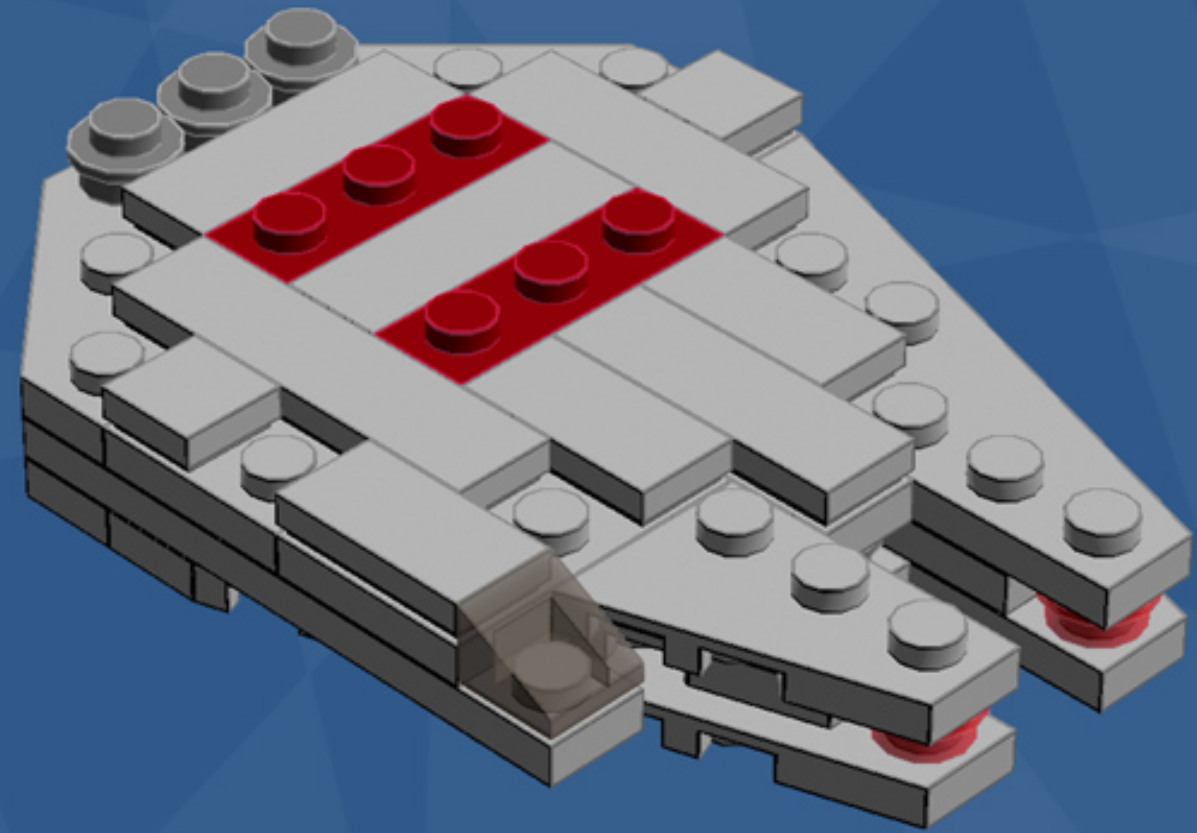

Millennium Falcon Ornament

A LEGO® project by Chris McVeigh
chrismcveigh.com

Element ID	Color	Description	Quantity
6010831	Black	Round Plate 2X2 W/Eye	1
4210719	Dark Grey	Plate 1X1	2
4210633	Dark Grey	Plate 1X1 Round	10
4211063	Dark Grey	Plate 1X2	2
4211043	Dark Grey	Plate 2X3	2
4211051	Dark Grey	Prismatic Binoculars	1
4539076	Dark Red	Plate 1X3	4
4211361	Light Grey	Corner Plate 45 Deg. 3X3	4
4211415	Light Grey	Flat Tile, 1X1	2
4211414	Light Grey	Flat Tile, 1X2	3
4558169	Light Grey	Flat Tile, 1X3	5
4211356	Light Grey	Flat Tile, 1X4	1
4211794	Light Grey	Left Plate 2X3 W/Angle	1

Element ID	Color	Description	Quantity
4282789	Light Grey	Left Plate 3X6 W Angle	2
4211429	Light Grey	Plate 1X3	4
4211438	Light Grey	Plate 1X6	1
4211425	Light Grey	Plate 1X8	2
4211396	Light Grey	Plate 2X3	2
4515351	Light Grey	Plate 4X4 Round W. Snap	1
4211791	Light Grey	Right Plate 2X3 W/Angle	2
4282786	Light Grey	Right Plate 3X6 W Angle	1
4521921	Light Grey	Roof Tile 1X1X2/3, Abs	1
4211525	Light Grey	Round Plate 1X1	4
4244368	Trans-Brown	Roof Tile 1X1X2/3, Abs	1
3000840	Trans-Clear	Plate 1X1	5
3005741	Trans-Red	Plate 1X1 Round	2

Optional hanging ornament configuration.

*For more fun builds,
please pop by chrismcveigh.com,
visit me at facebook.com/c.mcveigh.photos,
or follow me on twitter [@actionfigured](https://twitter.com/actionfigured)*