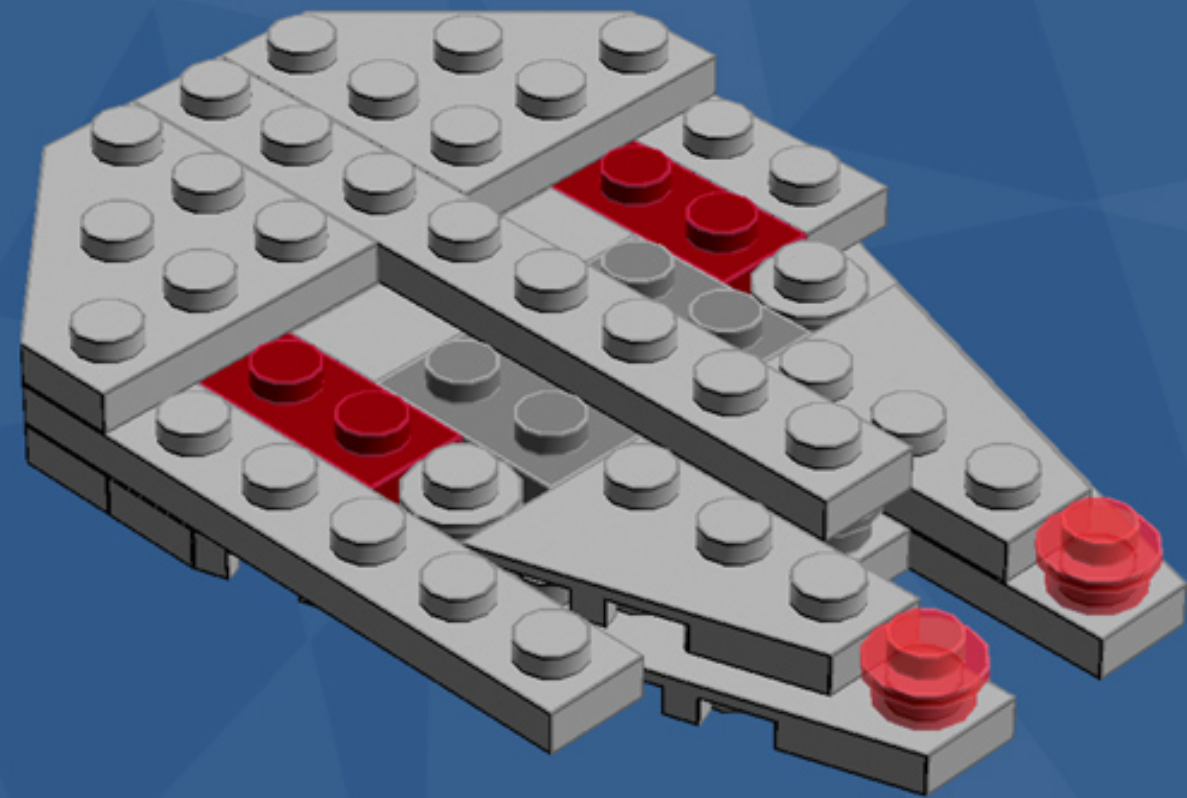

Millennium Falcon Ornament

A LEGO® project by Chris McVeigh
chrismcveigh.com

Element ID	Color	Description	Quantity
6010831	Black	Round Plate 2X2 W/Eye	1
4210719	Dark Grey	Plate 1X1	2
4210633	Dark Grey	Plate 1X1 Round	10
4211063	Dark Grey	Plate 1X2	2
4211043	Dark Grey	Plate 2X3	2
4211051	Dark Grey	Prismatic Binoculars	1
4539076	Dark Red	Plate 1X3	4
4211361	Light Grey	Corner Plate 45 Deg. 3X3	4
4211415	Light Grey	Flat Tile, 1X1	2
4211414	Light Grey	Flat Tile, 1X2	3
4558169	Light Grey	Flat Tile, 1X3	5
4211356	Light Grey	Flat Tile, 1X4	1
4211794	Light Grey	Left Plate 2X3 W/Angle	1

Element ID	Color	Description	Quantity
4282789	Light Grey	Left Plate 3X6 W Angle	2
4211429	Light Grey	Plate 1X3	4
4211438	Light Grey	Plate 1X6	1
4211425	Light Grey	Plate 1X8	2
4211396	Light Grey	Plate 2X3	2
4515351	Light Grey	Plate 4X4 Round W. Snap	1
4211791	Light Grey	Right Plate 2X3 W/Angle	2
4282786	Light Grey	Right Plate 3X6 W Angle	1
4521921	Light Grey	Roof Tile 1X1X2/3, Abs	1
4211525	Light Grey	Round Plate 1X1	4
4244368	Trans-Brown	Roof Tile 1X1X2/3, Abs	1
3000840	Trans-Clear	Plate 1X1	5
3005741	Trans-Red	Plate 1X1 Round	2