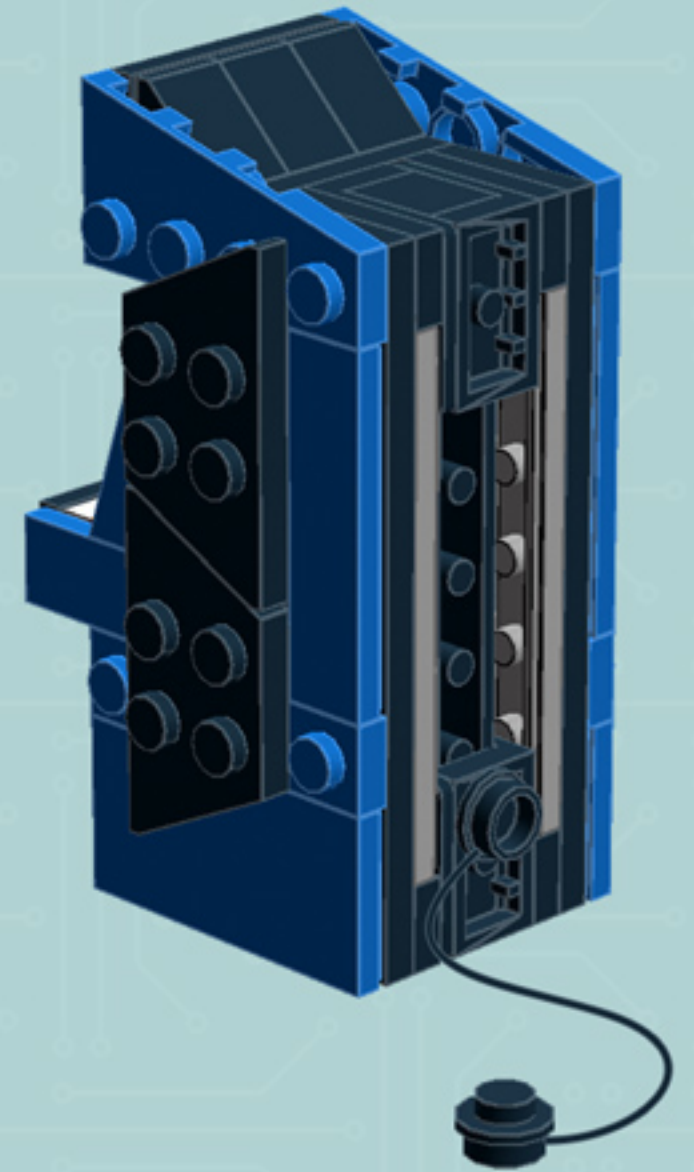

Non-Ornament Assembly