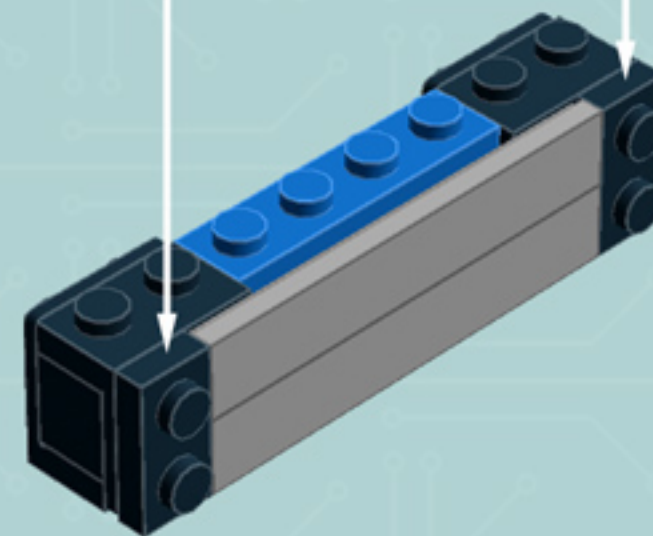

Non-Ornament Assembly