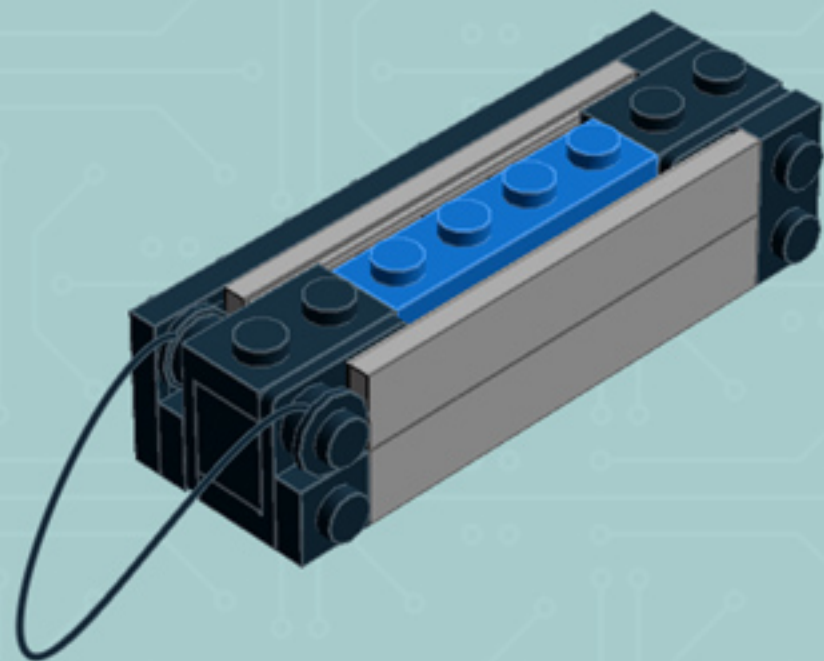

Non-Ornament Assembly