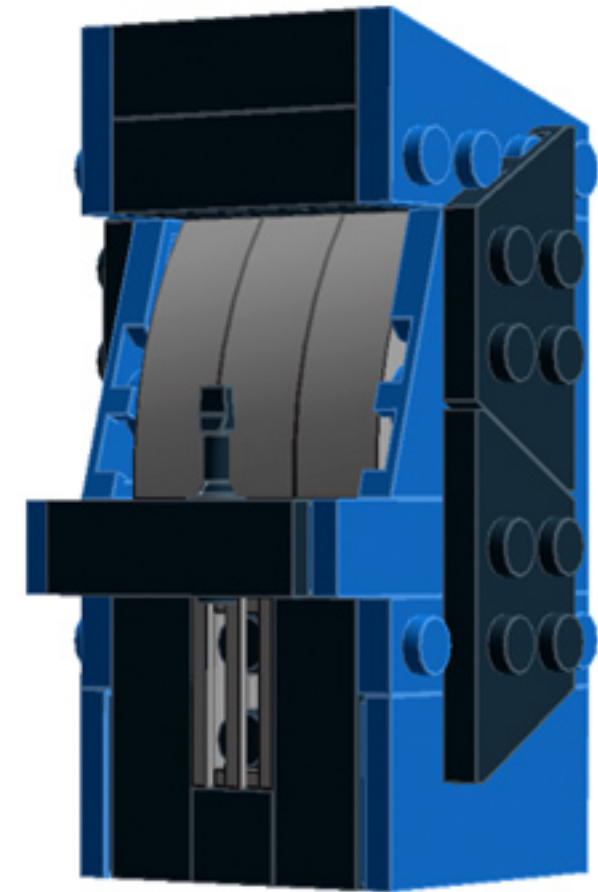

Element ID	Color	Description	Quantity
4560179	Bright Red	Flat Tile 2X4	2
4180533	Bright Red	Left Plate 2X3 W/Angle	1
4161329	Bright Red	Left Plate 2X4 W/Angle	1
371021	Bright Red	Plate 1X4	5
4180504	Bright Red	Right Plate 2X3 W/Angle	1
4160866	Bright Red	Right Plate 2X4 W/Angle	1
6035598	Medium Azure	Brick W/Bow 1/3	3
4619636	Silver Metallic	Radiator Grille 1X2	3
302401	White	Plate 1X1	4