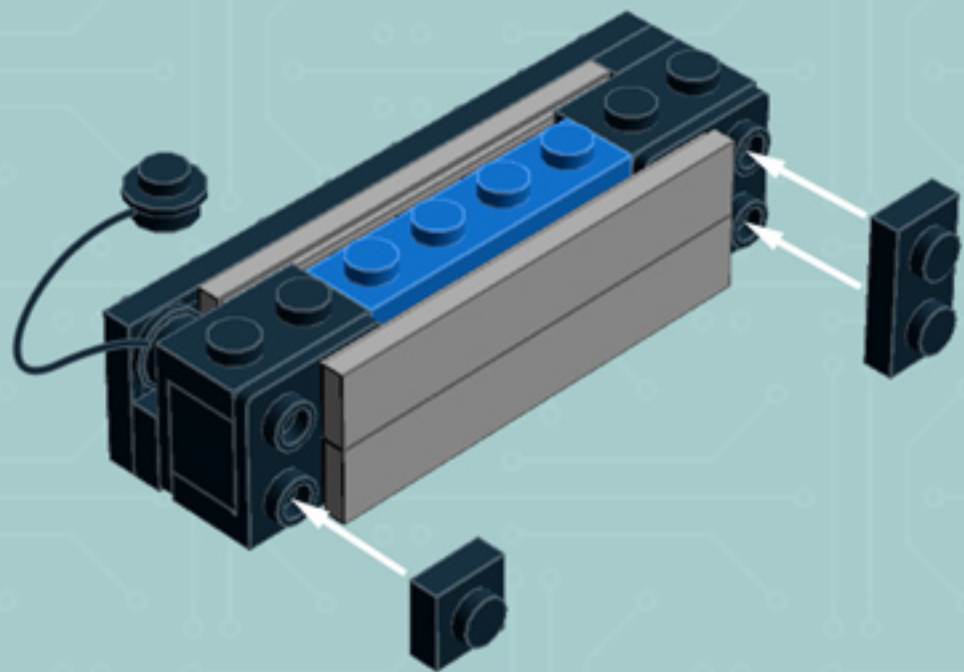

Non-Ornament Assembly