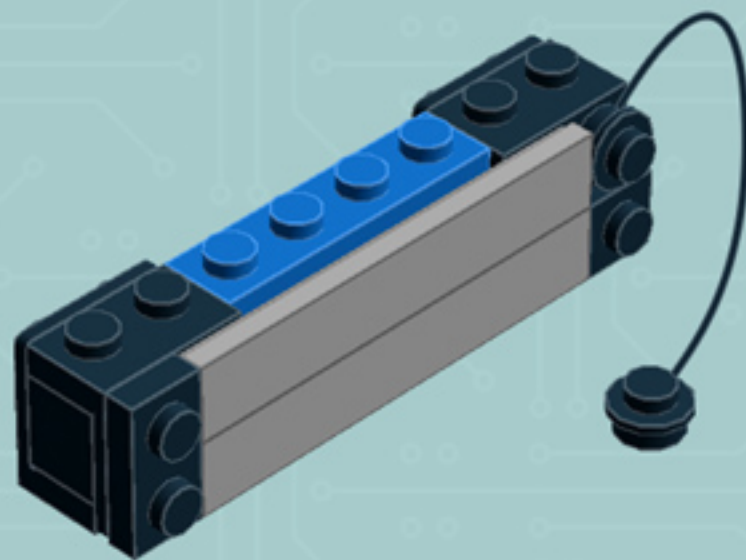

Non-Ornament Assembly