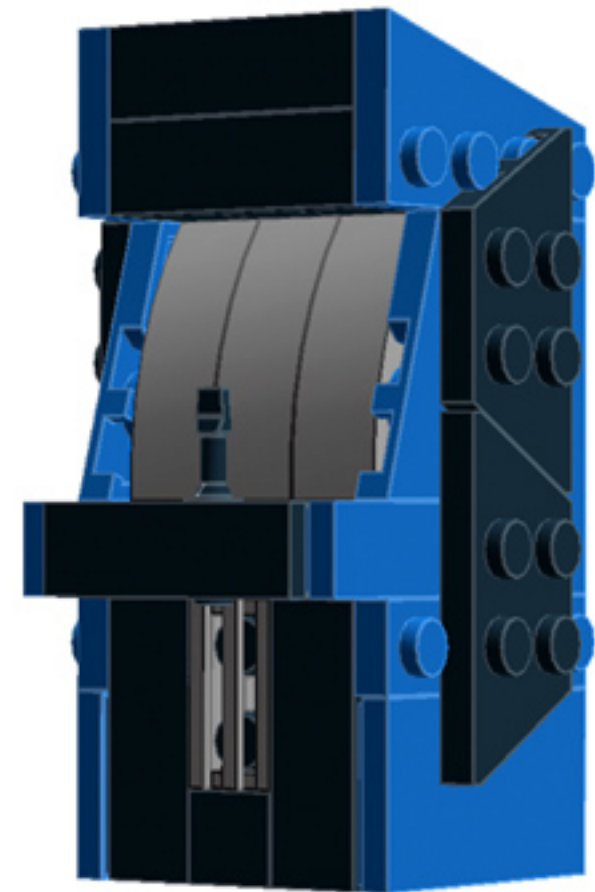

# Arcade Machine (Blue)

*A LEGO® project  
by Chris McVeigh*

*[chrismcveigh.com](http://chrismcveigh.com)*

Element ID	Color	Description	Quantity
4277932	Black	Angle Plate 1X2 / 2X2	2
407026	Black	Angular Brick 1X1	1
6000650	Black	Angular Plate 1.5 Bot. 1X2 2/1	2
4558954	Black	Brick 1X1 W. 1 Knob	2
362226	Black	Brick 1X3	1
300826	Black	Brick 1X8	1
307026	Black	Flat Tile 1X1	1
4558170	Black	Flat Tile 1X3	5
302426	Black	Plate 1X1	2
302326	Black	Plate 1X2	4

Element ID	Color	Description	Quantity
362326	Black	Plate 1X3	3
302126	Black	Plate 2X3	5
4531412	Black	Plate 2X4X18°	4
303426	Black	Plate 2X8	2
366526	Black	Roof Tile 1X2 Inv.	3
6030785	Black	Screwdriver	1
6037558	Black	String 11M W. 2 Knobs	1
4524929	Bright Orange	Plate 1X1	2
243121	Bright Red	Flat Tile 1X4	4
4113858	Bright Red	Flat Tile 1X6	4