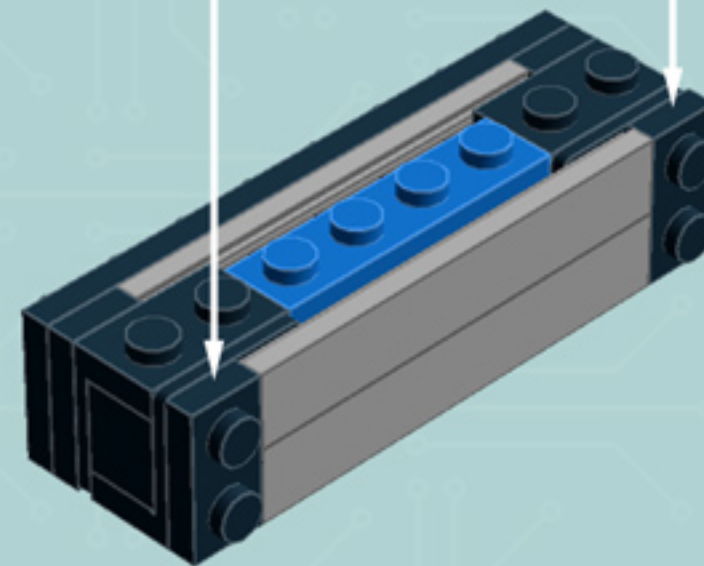

Non-Ornament Assembly