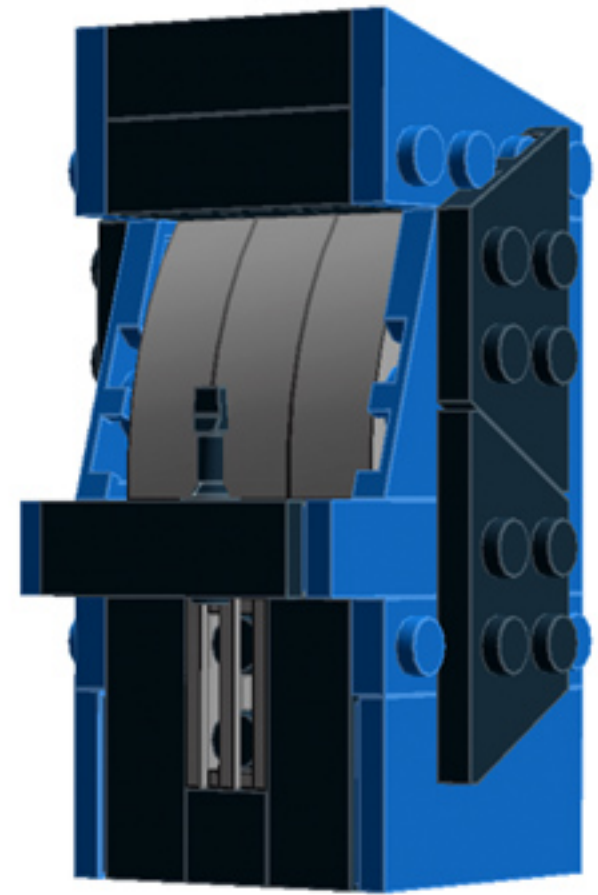

# Arcade Machine (Blue)

*A LEGO® project  
by Chris McVeigh*

*[chrismcveigh.com](http://chrismcveigh.com)*

Element ID	Color	Description	Quantity
4277932	Black	Angle Plate 1X2 / 2X2	2
407026	Black	Angular Brick 1X1	1
6000650	Black	Angular Plate 1.5 Bot. 1X2 2/1	2
4558954	Black	Brick 1X1 W. 1 Knob	2
362226	Black	Brick 1X3	1
300826	Black	Brick 1X8	1
307026	Black	Flat Tile 1X1	1
4558170	Black	Flat Tile 1X3	5
302426	Black	Plate 1X1	2
302326	Black	Plate 1X2	4

Element ID	Color	Description	Quantity
362326	Black	Plate 1X3	3
302126	Black	Plate 2X3	5
4531412	Black	Plate 2X4X18°	4
303426	Black	Plate 2X8	2
366526	Black	Roof Tile 1X2 Inv.	3
6030785	Black	Screwdriver	1
6037558	Black	String 11M W. 2 Knobs	1
4524929	Bright Orange	Plate 1X1	2
243121	Bright Red	Flat Tile 1X4	4
4113858	Bright Red	Flat Tile 1X6	4