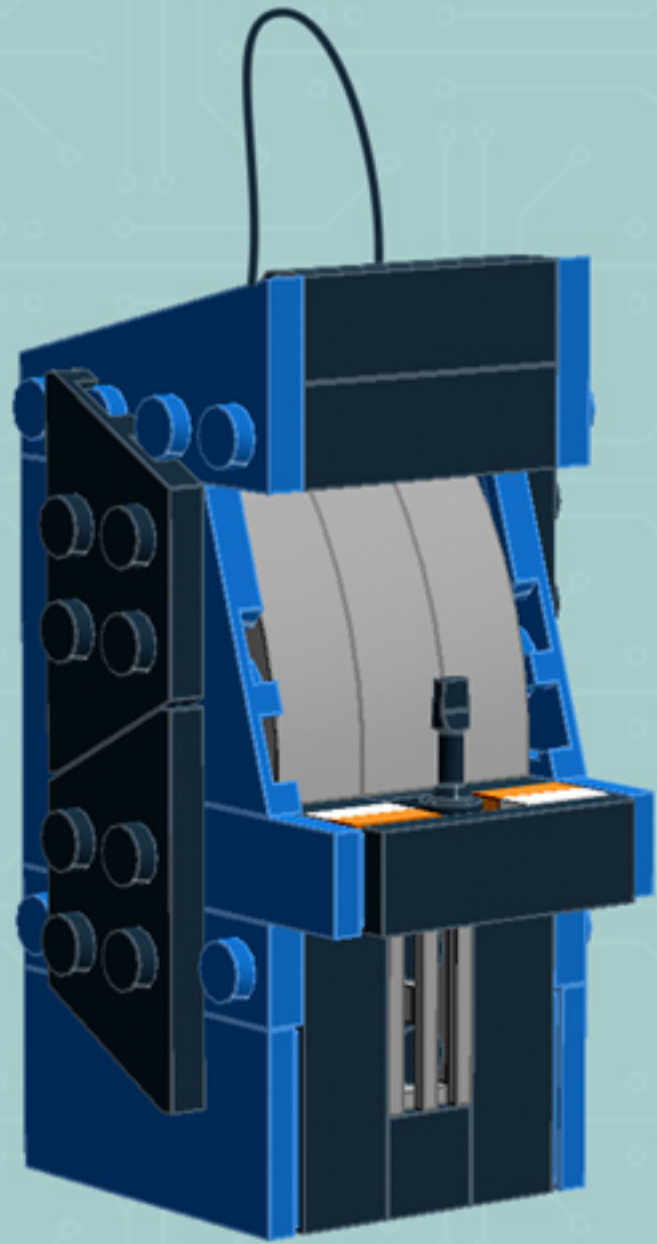

Non-Ornament Assembly