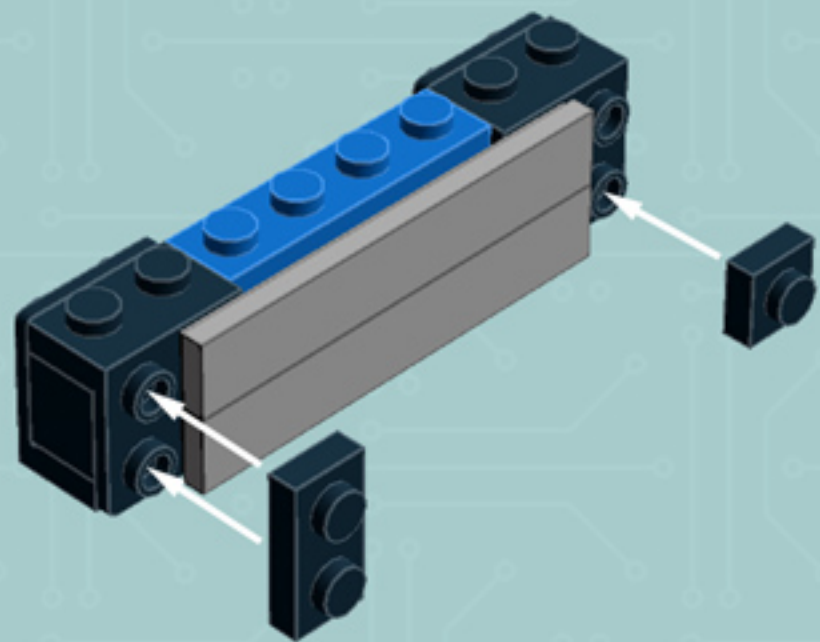

Non-Ornament Assembly