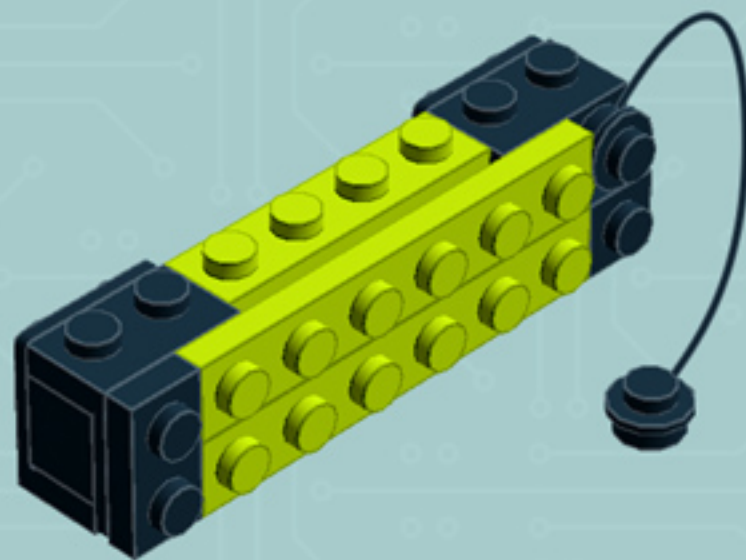

Non-Ornament Assembly