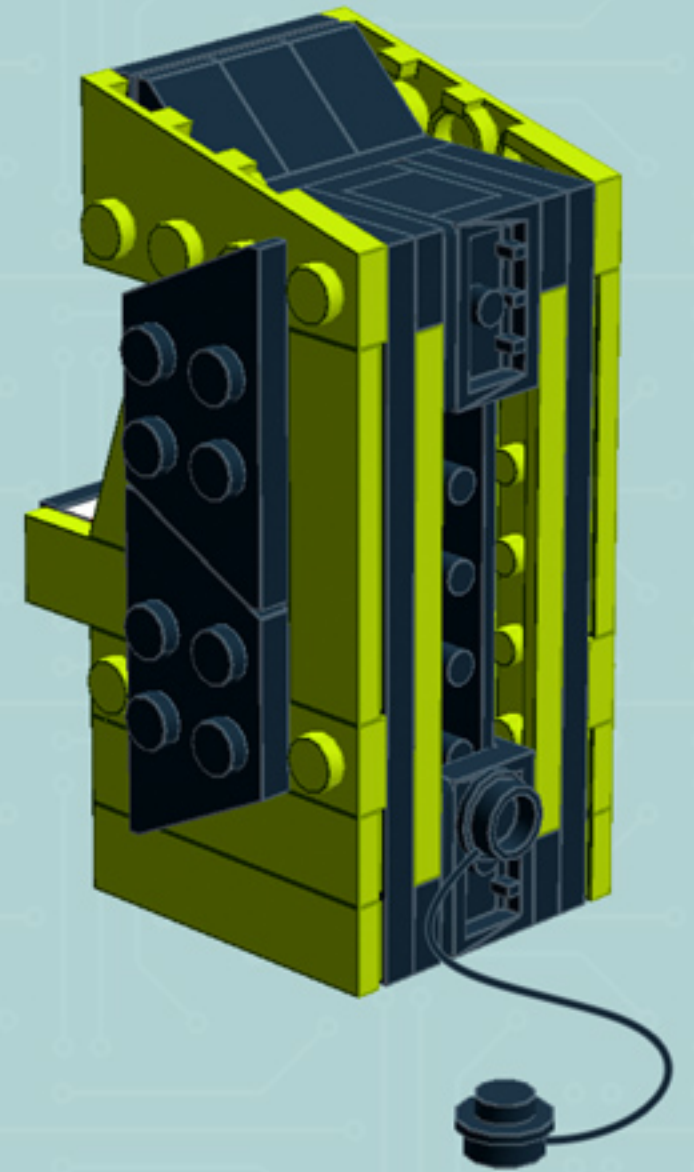

Non-Ornament Assembly