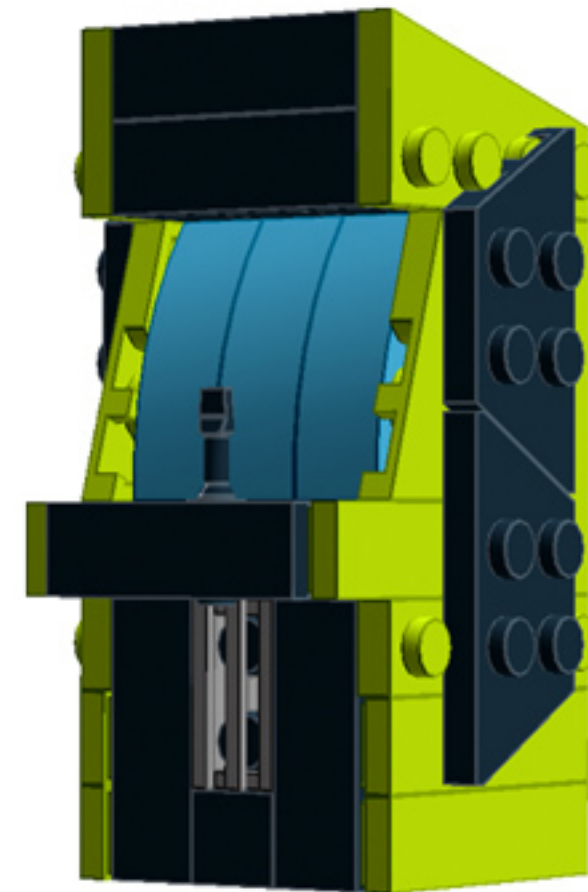

Arcade Machine (Lime)

*A LEGO® project
by Chris McVeigh*

chrismcveigh.com

Element ID	Color	Description	Quantity
4277932	Black	Angle Plate 1X2 / 2X2	2
407026	Black	Angular Brick 1X1	1
6000650	Black	Angular Plate 1.5 Bot. 1X2 2/1	2
4558954	Black	Brick 1X1 W. 1 Knob	2
362226	Black	Brick 1X3	1
300826	Black	Brick 1X8	1
307026	Black	Flat Tile 1X1	1
4558170	Black	Flat Tile 1X3	5
302426	Black	Plate 1X1	2
302326	Black	Plate 1X2	4

Element ID	Color	Description	Quantity
362326	Black	Plate 1X3	3
302126	Black	Plate 2X3	5
4531412	Black	Plate 2X4X18°	4
303426	Black	Plate 2X8	2
366526	Black	Roof Tile 1X2 Inv.	3
6030785	Black	Screwdriver	1
6037558	Black	String 11M W. 2 Knobs	1
4524929	Bright Orange	Plate 1X1	2
4164021	Bright Yellowish Green	Flat Tile 1X4	8