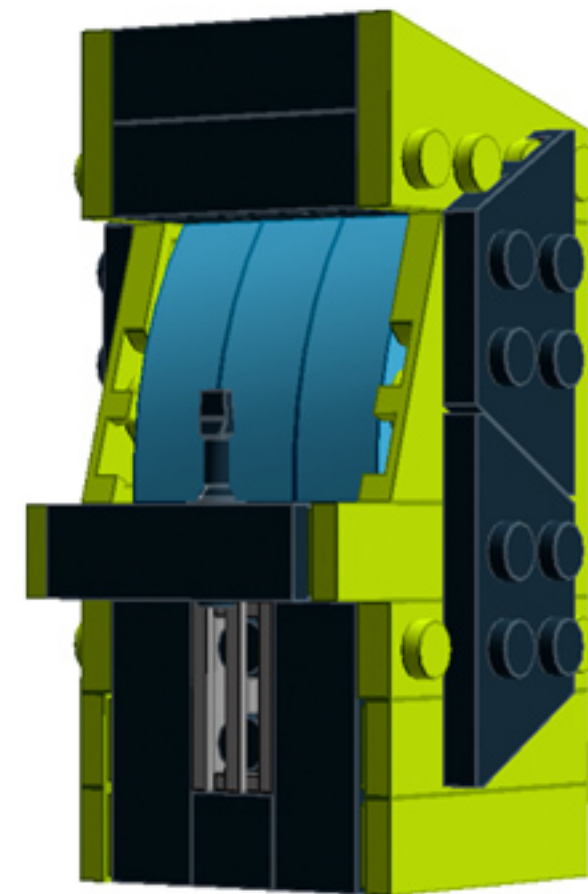

Element ID	Color	Description	Quantity
4539907	Bright Yellowish Green	Left Plate 2X3 W/Angle	1
4164034	Bright Yellowish Green	Left Plate 2X4 W/Angle	1
4187743	Bright Yellowish Green	Plate 1X4	5
4529160	Bright Yellowish Green	Plate 1X6	4
4539908	Bright Yellowish Green	Right Plate 2X3 W/Angle	1
4164033	Bright Yellowish Green	Right Plate 2X4 W/Angle	1
6035598	Medium Azure	Brick W/Bow 1/3	3
4619636	Silver Metallic	Radiator Grille 1X2	3
302401	White	Plate 1X1	4