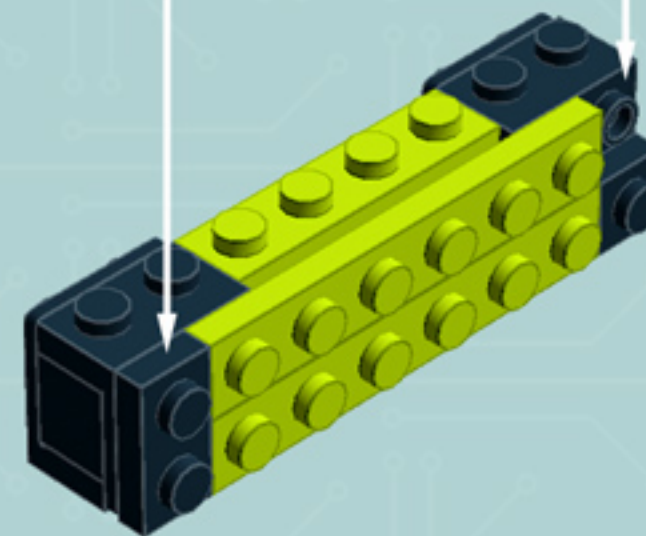

Non-Ornament Assembly