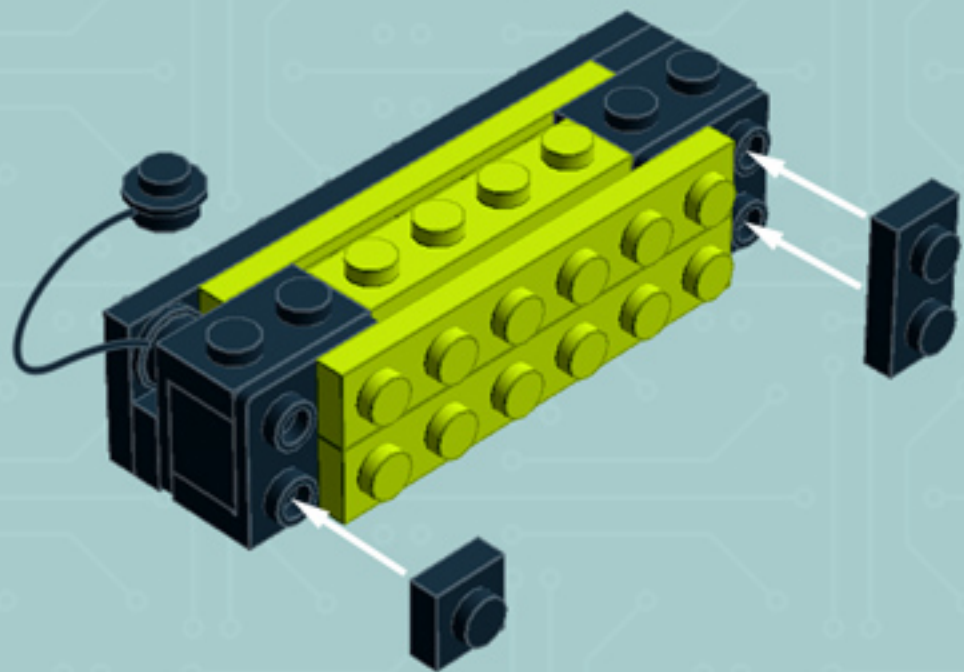

Non-Ornament Assembly