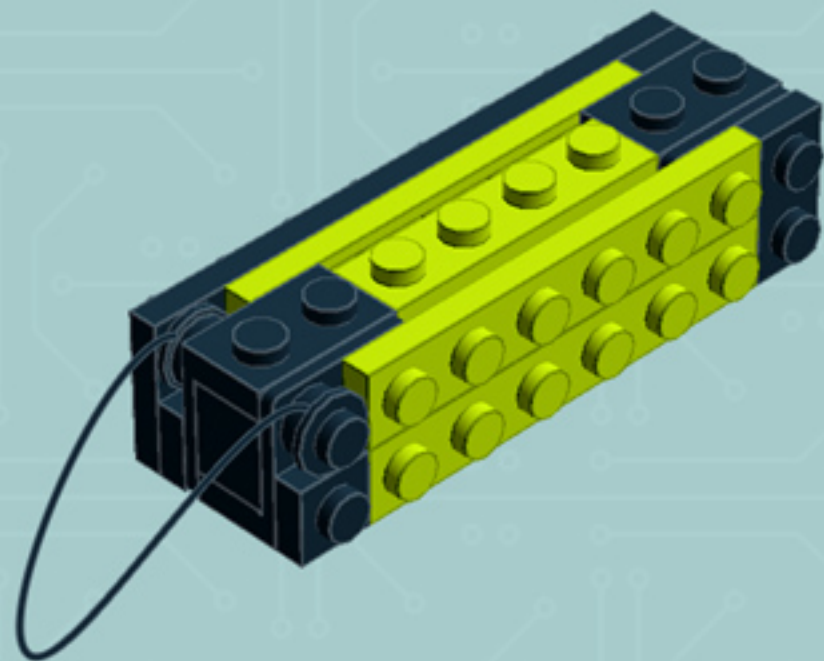

Non-Ornament Assembly