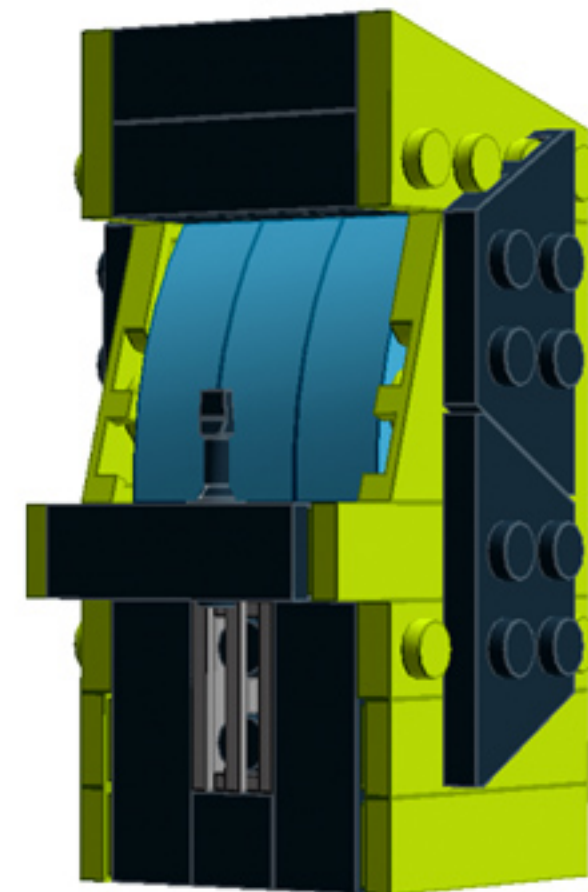

Arcade Machine (Lime)

*A LEGO® project
by Chris McVeigh*

chrismcveigh.com

Element ID	Color	Description	Quantity
4277932	Black	Angle Plate 1X2 / 2X2	2
407026	Black	Angular Brick 1X1	1
6000650	Black	Angular Plate 1.5 Bot. 1X2 2/1	2
4558954	Black	Brick 1X1 W. 1 Knob	2
362226	Black	Brick 1X3	1
300826	Black	Brick 1X8	1
307026	Black	Flat Tile 1X1	1
4558170	Black	Flat Tile 1X3	5
302426	Black	Plate 1X1	2
302326	Black	Plate 1X2	4

Element ID	Color	Description	Quantity
362326	Black	Plate 1X3	3
302126	Black	Plate 2X3	5
4531412	Black	Plate 2X4X18°	4
303426	Black	Plate 2X8	2
366526	Black	Roof Tile 1X2 Inv.	3
6030785	Black	Screwdriver	1
6037558	Black	String 11M W. 2 Knobs	1
4524929	Bright Orange	Plate 1X1	2
4164021	Bright Yellowish Green	Flat Tile 1X4	8