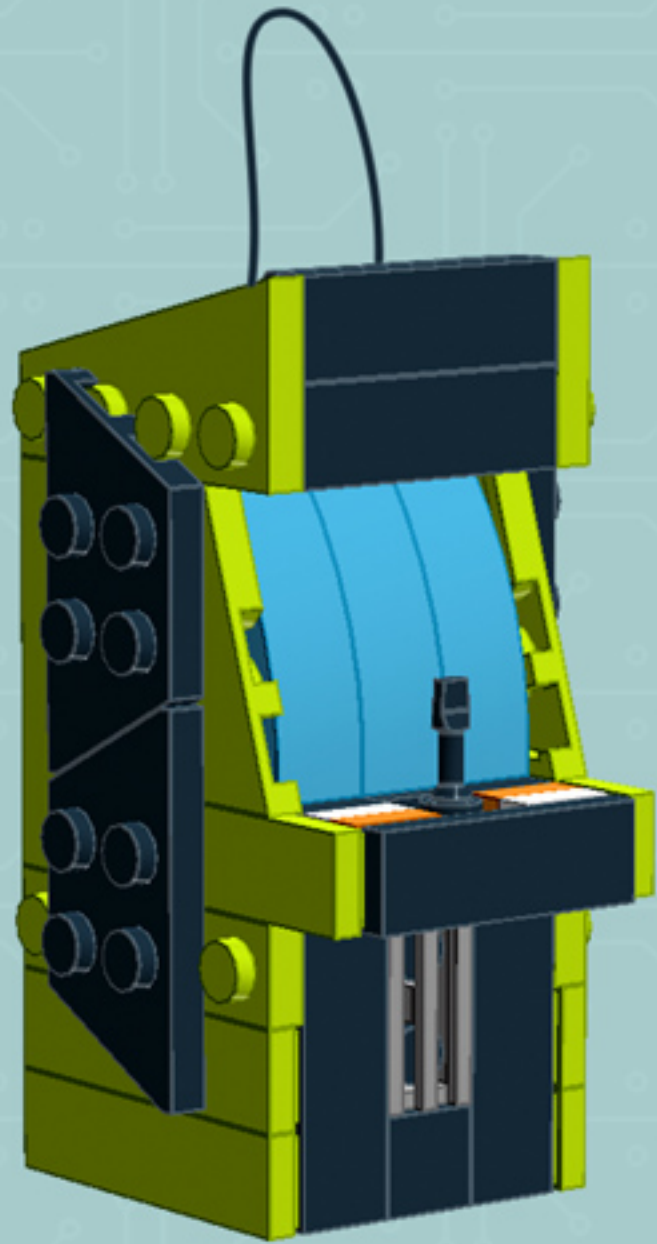

Non-Ornament Assembly