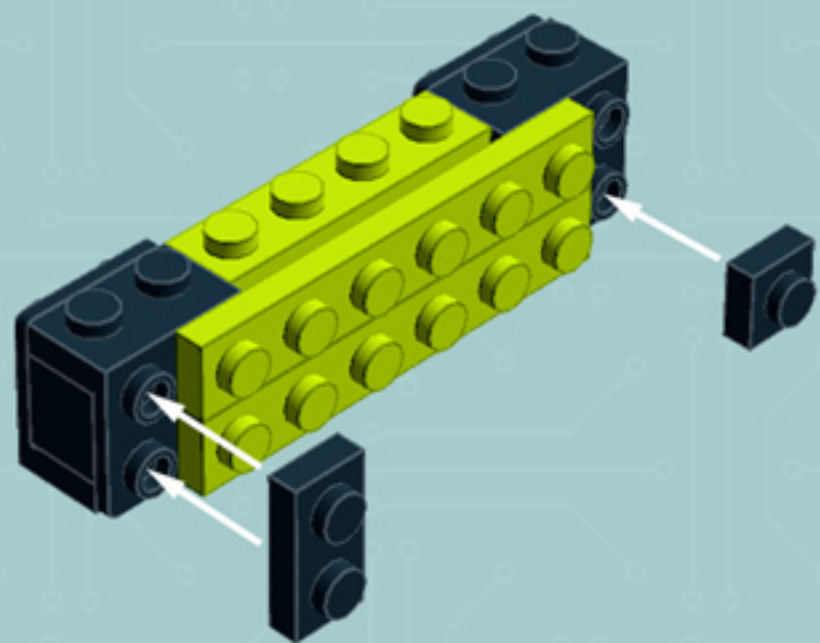

Non-Ornament Assembly