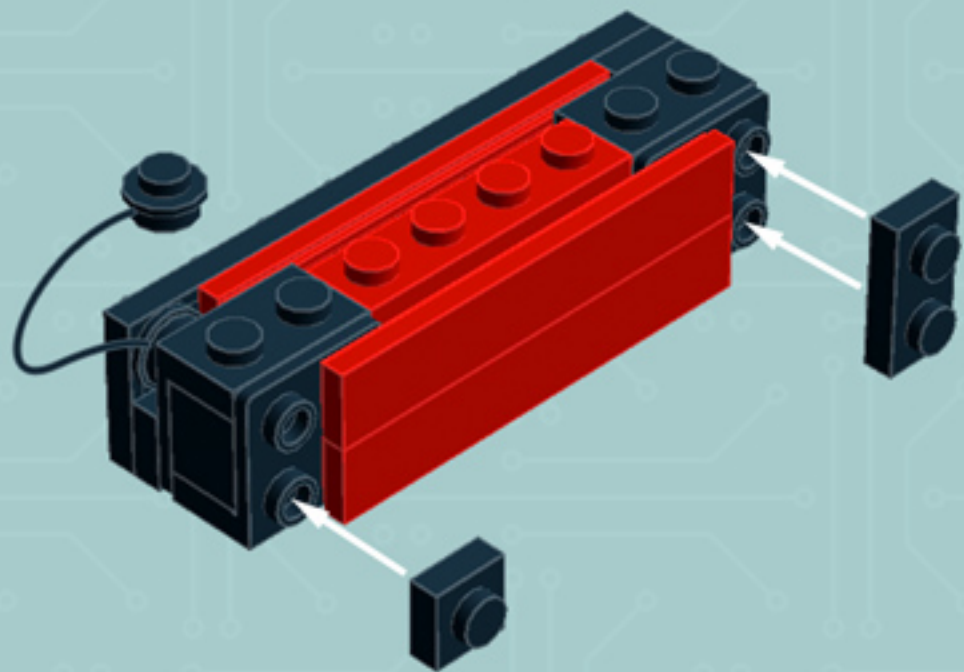

Non-Ornament Assembly