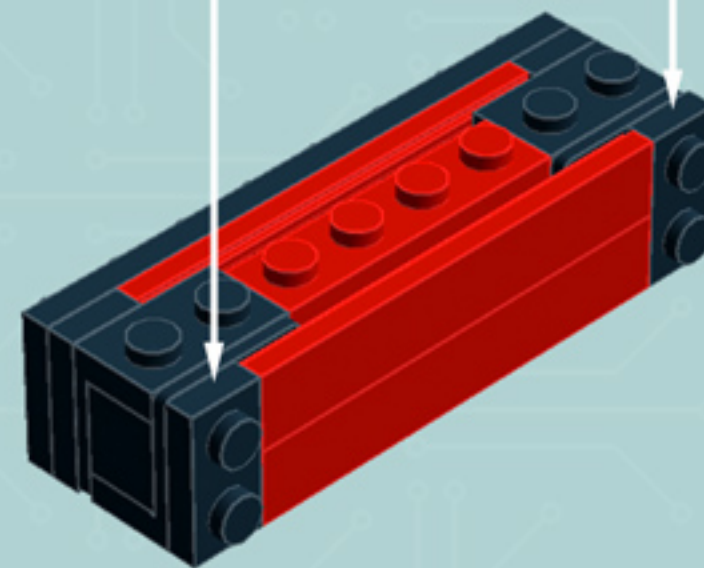

Non-Ornament Assembly