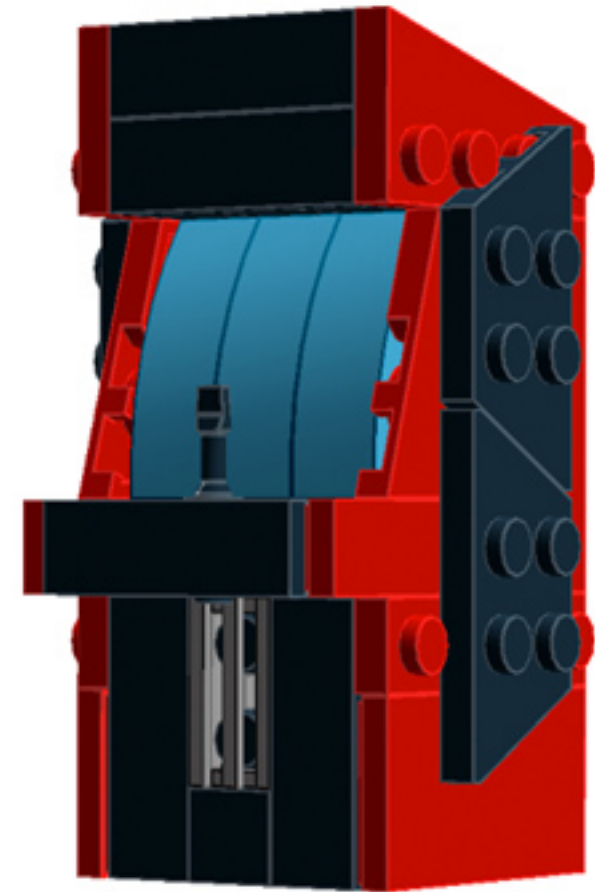

Element ID	Color	Description	Quantity
4560179	Bright Red	Flat Tile 2X4	2
4180533	Bright Red	Left Plate 2X3 W/Angle	1
4161329	Bright Red	Left Plate 2X4 W/Angle	1
371021	Bright Red	Plate 1X4	5
4180504	Bright Red	Right Plate 2X3 W/Angle	1
4160866	Bright Red	Right Plate 2X4 W/Angle	1
6035598	Medium Azure	Brick W/Bow 1/3	3
4619636	Silver Metallic	Radiator Grille 1X2	3
302401	White	Plate 1X1	4