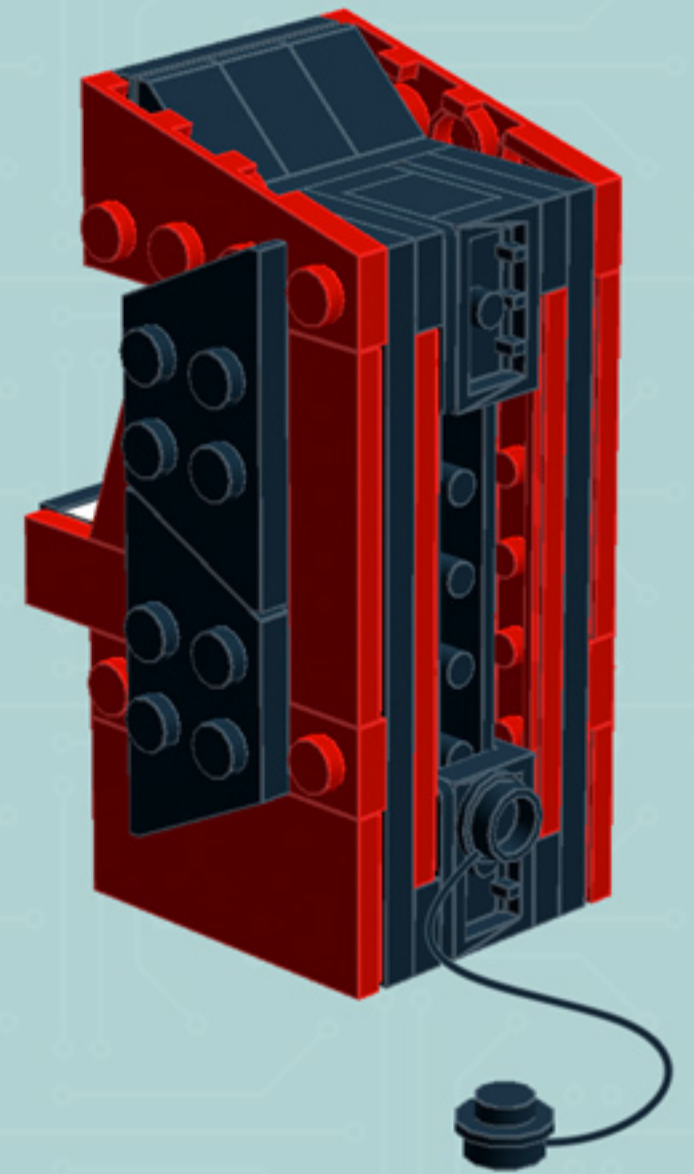

Non-Ornament Assembly