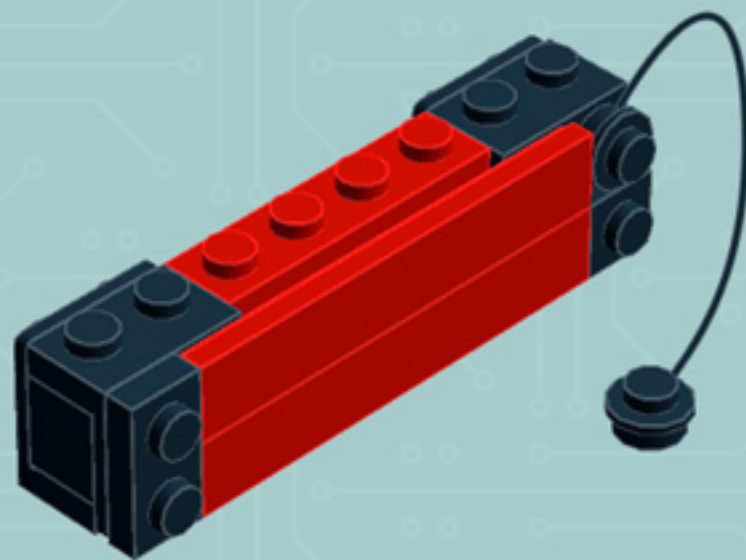

Non-Ornament Assembly