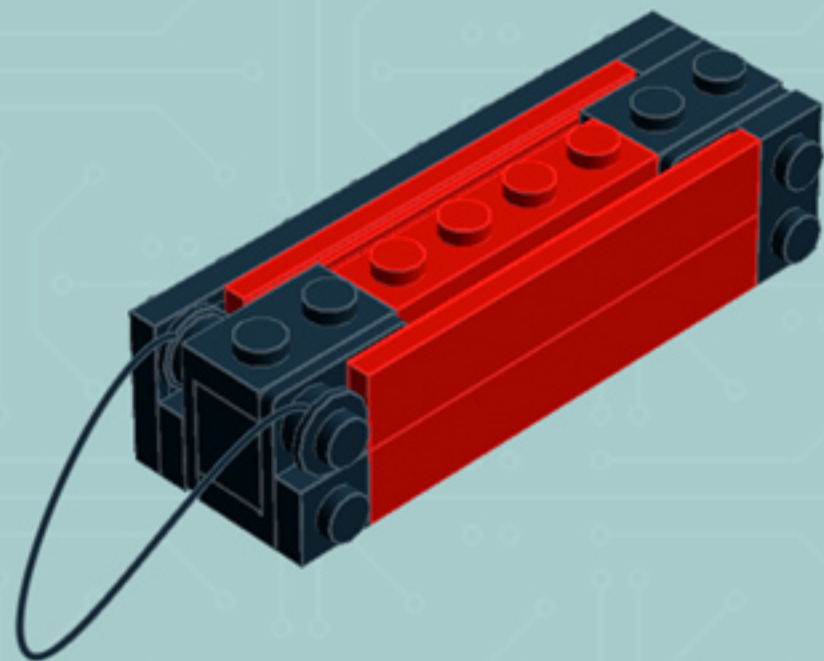

Non-Ornament Assembly