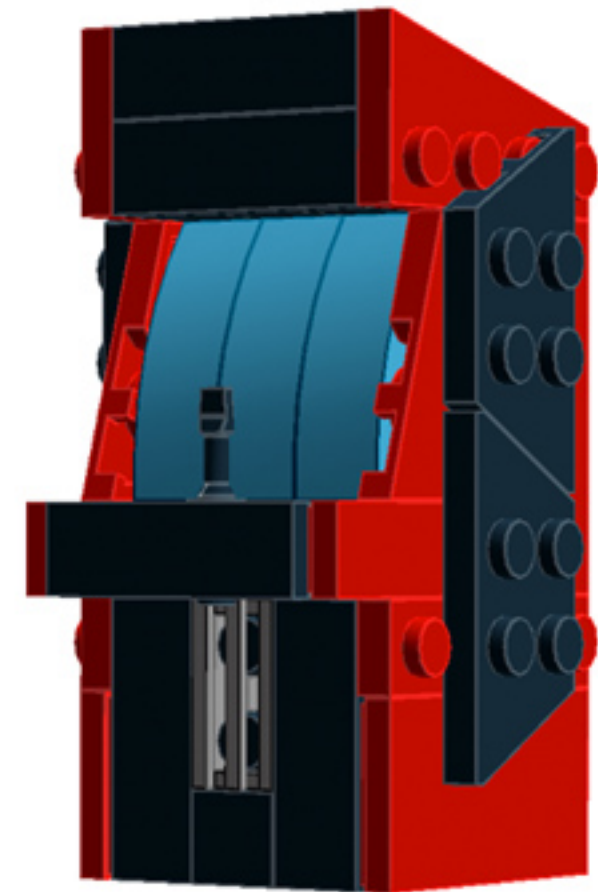

# Arcade Machine (Red)

*A LEGO® project  
by Chris McVeigh*

*[chrismcveigh.com](http://chrismcveigh.com)*

Element ID	Color	Description	Quantity
4277932	Black	Angle Plate 1X2 / 2X2	2
407026	Black	Angular Brick 1X1	1
6000650	Black	Angular Plate 1.5 Bot. 1X2 2/1	2
4558954	Black	Brick 1X1 W. 1 Knob	2
362226	Black	Brick 1X3	1
300826	Black	Brick 1X8	1
307026	Black	Flat Tile 1X1	1
4558170	Black	Flat Tile 1X3	5
302426	Black	Plate 1X1	2
302326	Black	Plate 1X2	4

Element ID	Color	Description	Quantity
362326	Black	Plate 1X3	3
302126	Black	Plate 2X3	5
4531412	Black	Plate 2X4X18°	4
303426	Black	Plate 2X8	2
366526	Black	Roof Tile 1X2 Inv.	3
6030785	Black	Screwdriver	1
6037558	Black	String 11M W. 2 Knobs	1
4524929	Bright Orange	Plate 1X1	2
243121	Bright Red	Flat Tile 1X4	4
4113858	Bright Red	Flat Tile 1X6	4