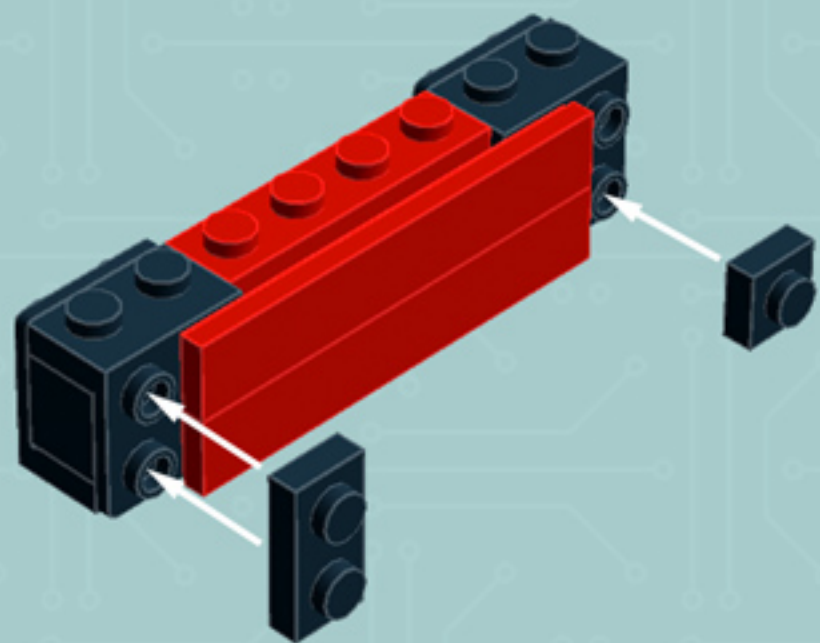

Non-Ornament Assembly