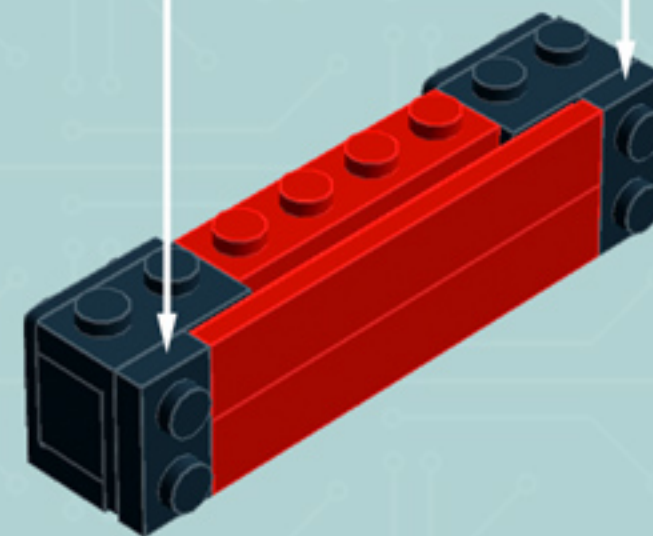

Non-Ornament Assembly