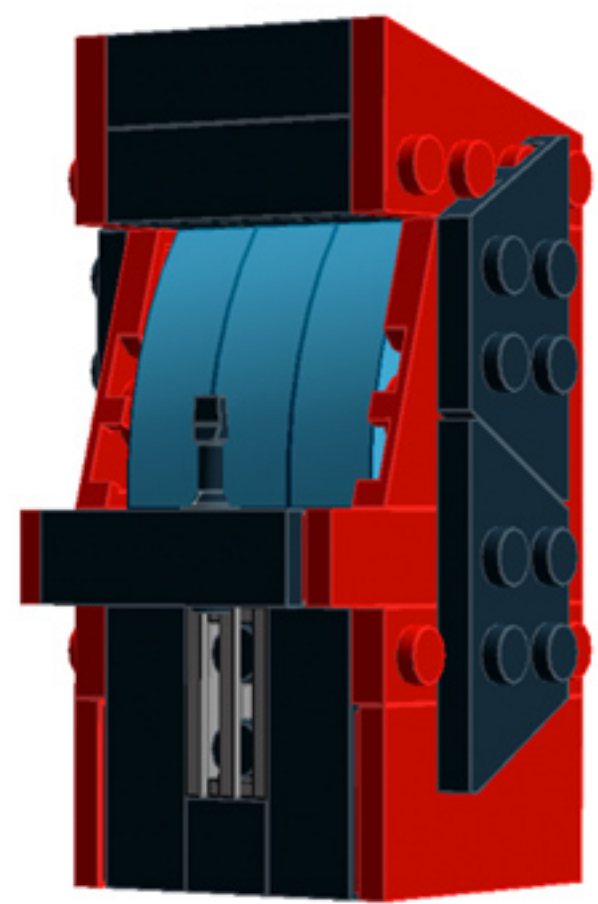

# Arcade Machine (Red)

*A LEGO® project  
by Chris McVeigh*

*[chrismcveigh.com](http://chrismcveigh.com)*

Element ID	Color	Description	Quantity
4277932	Black	Angle Plate 1X2 / 2X2	2
407026	Black	Angular Brick 1X1	1
6000650	Black	Angular Plate 1.5 Bot. 1X2 2/1	2
4558954	Black	Brick 1X1 W. 1 Knob	2
362226	Black	Brick 1X3	1
300826	Black	Brick 1X8	1
307026	Black	Flat Tile 1X1	1
4558170	Black	Flat Tile 1X3	5
302426	Black	Plate 1X1	2
302326	Black	Plate 1X2	4

Element ID	Color	Description	Quantity
362326	Black	Plate 1X3	3
302126	Black	Plate 2X3	5
4531412	Black	Plate 2X4X18°	4
303426	Black	Plate 2X8	2
366526	Black	Roof Tile 1X2 Inv.	3
6030785	Black	Screwdriver	1
6037558	Black	String 11M W. 2 Knobs	1
4524929	Bright Orange	Plate 1X1	2
243121	Bright Red	Flat Tile 1X4	4
4113858	Bright Red	Flat Tile 1X6	4