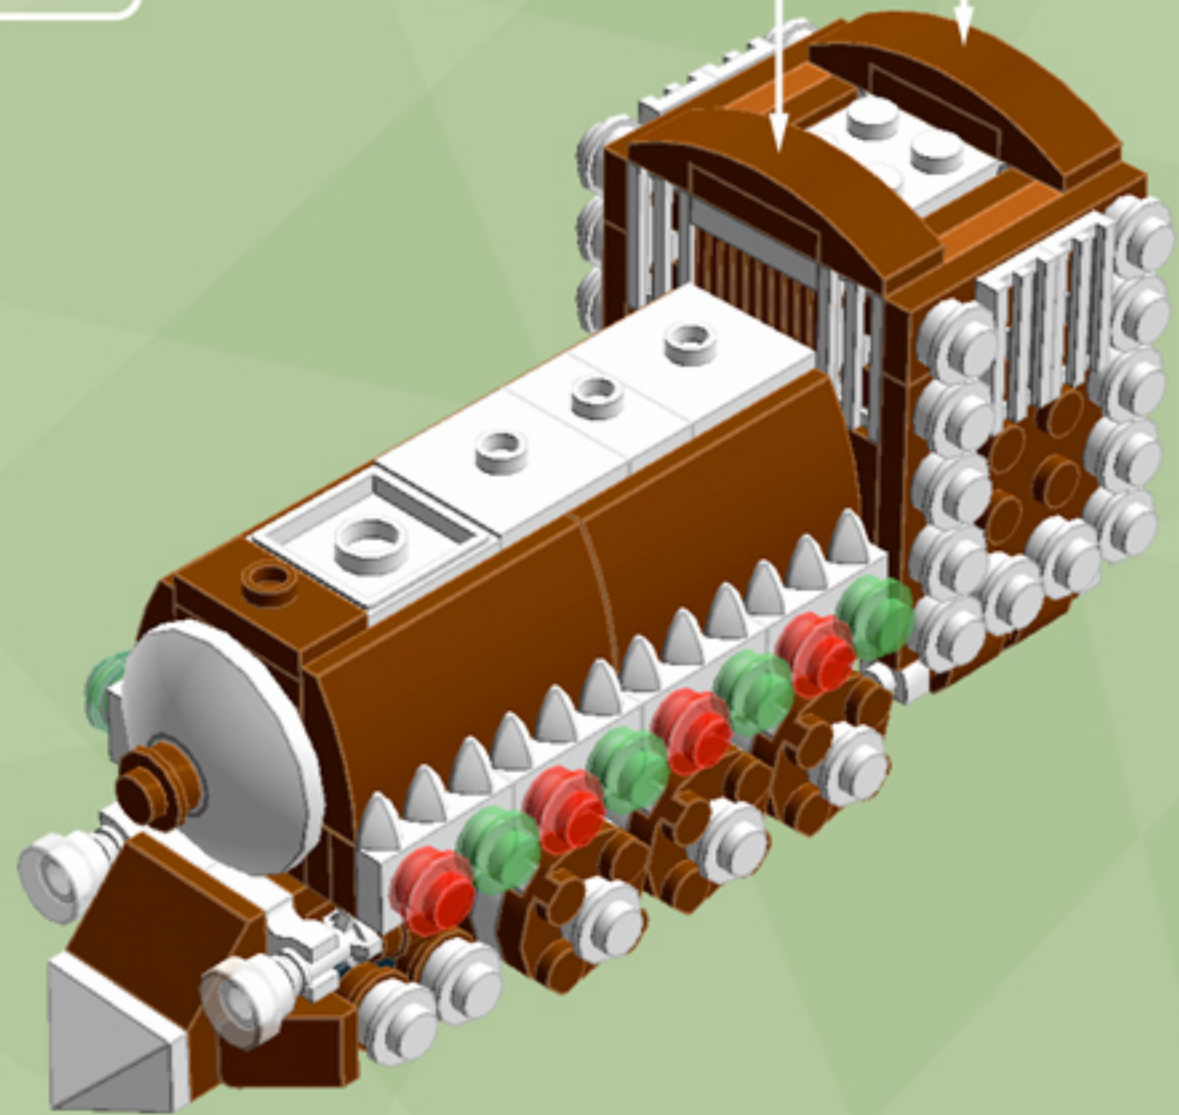

# The Gingerbread Express

*A LEGO® project by Chris McVeigh*  
[chrismcveigh.com](http://chrismcveigh.com)

Element ID	Color	Description	Quantity
6016172	Black	Angular Plate 1,5 Top 1X2 1/2	2
281726	Black	Technic Doub. Bearing Pl. 2X2	3
4666579	Brick Yellow	Connector Peg/Cross Axle	6
4570877	Dark Orange	Plate 1X2	4
4616027	Dark Orange	Plate 2X2 Round	3
6055313	Dark Stone Grey	Flat Tile 2x2 Round W. Hole Ø4.85	1
4211066	Dark Stone Grey	Rocker Bearing 1X2	2
4211881	Medium Stone Grey	Plate 2X2 (Rocking)	2
6075212	Reddish Brown	Angle Plate 1X2 / 2X2	1
4618545	Reddish Brown	Brick 1X1 W. 1 Knob	2
4211151	Reddish Brown	Flat Tile 1X2	6
4221744	Reddish Brown	Plate 1X1	2
4216581	Reddish Brown	Plate 1X1 Round	10
4211150	Reddish Brown	Plate 1X2	5
4219726	Reddish Brown	Plate 1X2 W. 1 Knob	2

2x

3x

2x

2x

2x

2x

*For more fun builds,  
please pop by [chrismcveigh.com](http://chrismcveigh.com),  
visit me at [facebook.com/c.mcveigh.photos](https://facebook.com/c.mcveigh.photos),  
or follow me on twitter [@actionfigured](https://twitter.com/actionfigured)*