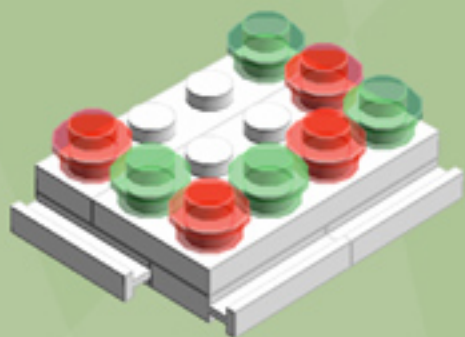

Element ID	Color	Description	Quantity
4179580	White	Parabolic Reflector Ø24X6,4	1
614101	White	Plate 1X1 Round	43
4613256	White	Plate 1X1 W. Holder	2
4538353	White	Plate 1X1 W/Holder Vertical	4
302301	White	Plate 1X2	6
6051511	White	Plate 1X2 W. 1 Knob	2
4611700	White	Plate 1X2 W. Vertical Schaft	1
4249563	White	Plate 1X2 With Slide	8
371001	White	Plate 1X4	2
403201	White	Plate 2X2 Round	18
4565324	White	Plate 2X2 W 1 Knob	6
6046979	White	Plate 2X2X2/3 W. 2. Hor. Knob	2
302001	White	Plate 2X4	3
241201	White	Radiator Grille 1X2	8

2x

3x

2x

2x

2x

2x

*For more fun builds,  
please pop by [chrismcveigh.com](http://chrismcveigh.com),  
visit me at [facebook.com/c.mcveigh.photos](https://facebook.com/c.mcveigh.photos),  
or follow me on twitter [@actionfigured](https://twitter.com/actionfigured)*