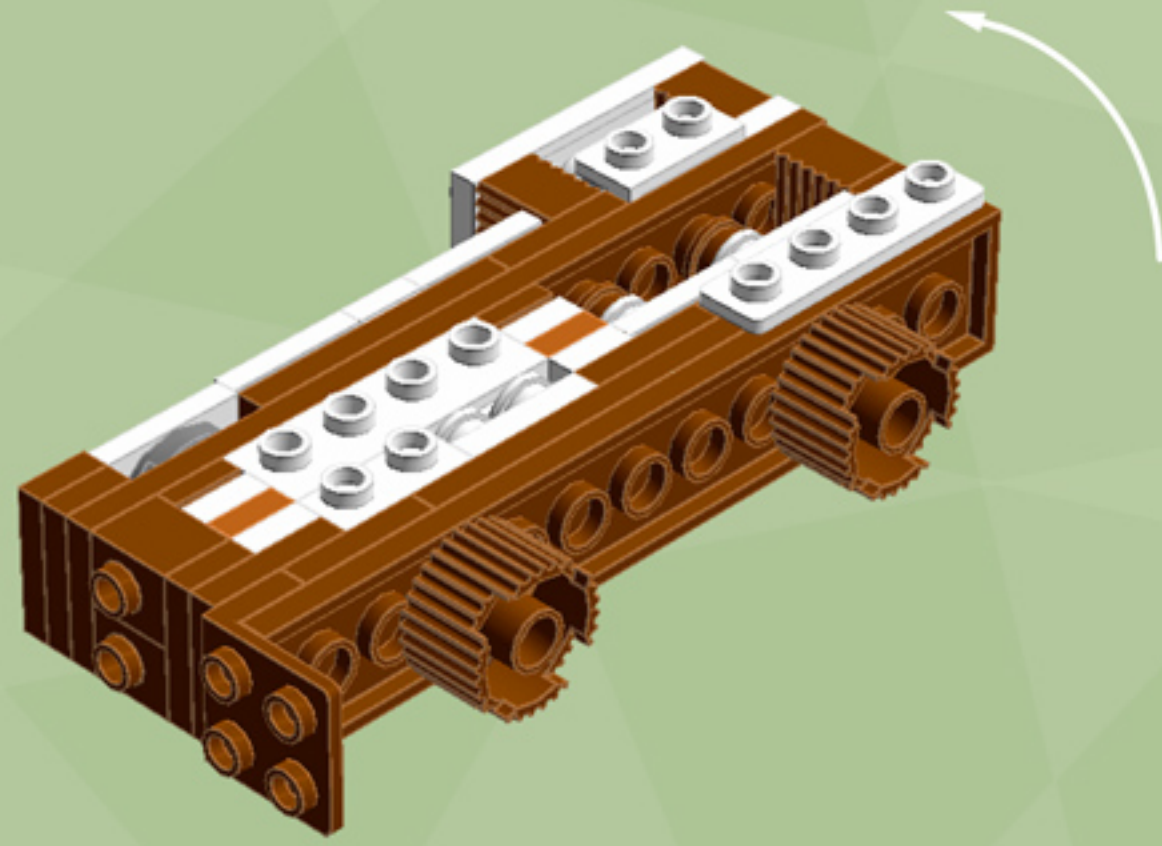

# The Gingerbread Express

*A LEGO® project by Chris McVeigh*  
[chrismcveigh.com](http://chrismcveigh.com)

Element ID	Color	Description	Quantity
6016172	Black	Angular Plate 1,5 Top 1X2 1/2	2
281726	Black	Technic Doub. Bearing Pl. 2X2	3
4666579	Brick Yellow	Connector Peg/Cross Axle	6
4570877	Dark Orange	Plate 1X2	4
4616027	Dark Orange	Plate 2X2 Round	3
6055313	Dark Stone Grey	Flat Tile 2x2 Round W. Hole Ø4.85	1
4211066	Dark Stone Grey	Rocker Bearing 1X2	2
4211881	Medium Stone Grey	Plate 2X2 (Rocking)	2
6075212	Reddish Brown	Angle Plate 1X2 / 2X2	1
4618545	Reddish Brown	Brick 1X1 W. 1 Knob	2
4211151	Reddish Brown	Flat Tile 1X2	6
4221744	Reddish Brown	Plate 1X1	2
4216581	Reddish Brown	Plate 1X1 Round	10
4211150	Reddish Brown	Plate 1X2	5
4219726	Reddish Brown	Plate 1X2 W. 1 Knob	2

Element ID	Color	Description	Quantity
4211190	Reddish Brown	Plate 1X4	8
4216945	Reddish Brown	Plate 1X8	6
4225700	Reddish Brown	Plate 2X12	2
4216695	Reddish Brown	Plate 2X2	4
4211159	Reddish Brown	Plate 2X2 Round	13
4211186	Reddish Brown	Plate 2X4	4
4243838	Reddish Brown	Plate 4X4	2
4658005	Reddish Brown	Plate W. Bow 1X4X2/3	2
4597565	Reddish Brown	Plate W. Bow 2X4X2/3	4
4223303	Reddish Brown	Profile Brick 1X2	4
6036503	Reddish Brown	Profile Brick Ø15.83 W. Cross	2
6063444	Reddish Brown	Rocket Step 3X3X2 W. Cross	1
4504376	Reddish Brown	Roof Tile 1X1X2/3, Abs	1
6075287	Reddish Brown	Roof Tile 1X2 45° W 1/3 Plate	2
4211202	Reddish Brown	Roof Tile 2X2/45°	1

Element ID	Color	Description	Quantity
4179580	White	Parabolic Reflector Ø24X6,4	1
614101	White	Plate 1X1 Round	43
4613256	White	Plate 1X1 W. Holder	2
4538353	White	Plate 1X1 W/Holder Vertical	4
302301	White	Plate 1X2	6
6051511	White	Plate 1X2 W. 1 Knob	2
4611700	White	Plate 1X2 W. Vertical Schaft	1
4249563	White	Plate 1X2 With Slide	8
371001	White	Plate 1X4	2
403201	White	Plate 2X2 Round	18
4565324	White	Plate 2X2 W 1 Knob	6
6046979	White	Plate 2X2X2/3 W. 2. Hor. Knob	2
302001	White	Plate 2X4	3
241201	White	Radiator Grille 1X2	8