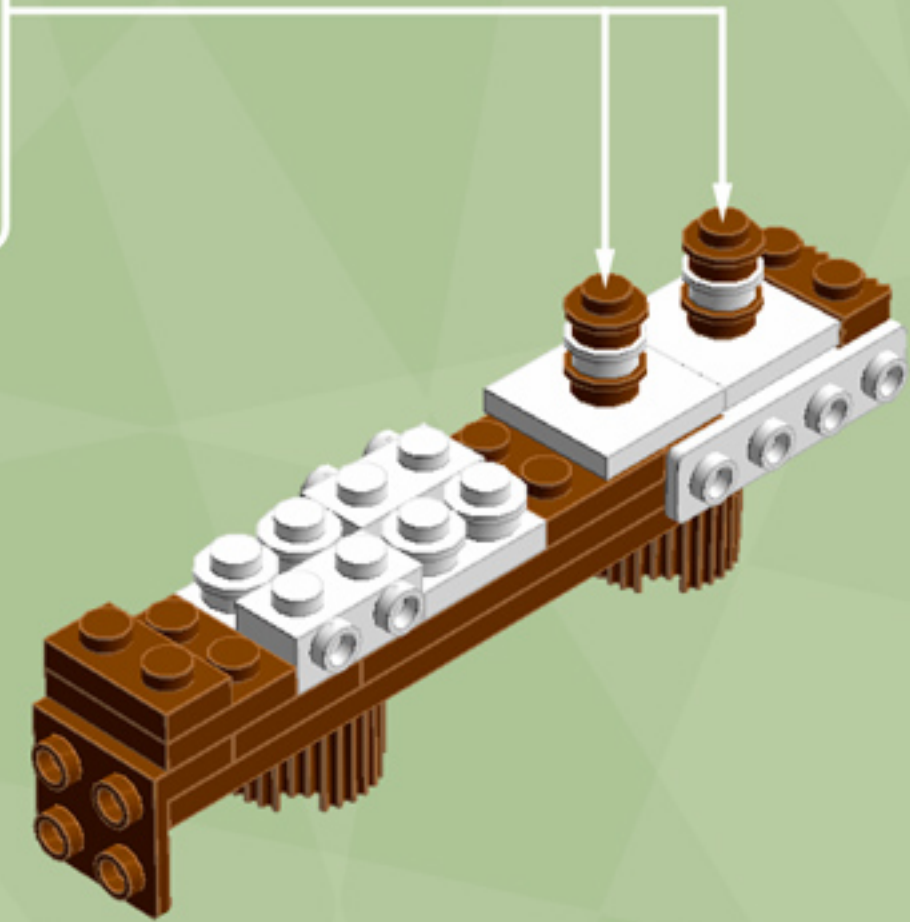

# The Gingerbread Express

*A LEGO® project by Chris McVeigh*  
[chrismcveigh.com](http://chrismcveigh.com)

Element ID	Color	Description	Quantity
6016172	Black	Angular Plate 1,5 Top 1X2 1/2	2
281726	Black	Technic Doub. Bearing Pl. 2X2	3
4666579	Brick Yellow	Connector Peg/Cross Axle	6
4570877	Dark Orange	Plate 1X2	4
4616027	Dark Orange	Plate 2X2 Round	3
6055313	Dark Stone Grey	Flat Tile 2x2 Round W. Hole Ø4.85	1
4211066	Dark Stone Grey	Rocker Bearing 1X2	2
4211881	Medium Stone Grey	Plate 2X2 (Rocking)	2
6075212	Reddish Brown	Angle Plate 1X2 / 2X2	1
4618545	Reddish Brown	Brick 1X1 W. 1 Knob	2
4211151	Reddish Brown	Flat Tile 1X2	6
4221744	Reddish Brown	Plate 1X1	2
4216581	Reddish Brown	Plate 1X1 Round	10
4211150	Reddish Brown	Plate 1X2	5
4219726	Reddish Brown	Plate 1X2 W. 1 Knob	2

Element ID	Color	Description	Quantity
4179580	White	Parabolic Reflector Ø24X6,4	1
614101	White	Plate 1X1 Round	43
4613256	White	Plate 1X1 W. Holder	2
4538353	White	Plate 1X1 W/Holder Vertical	4
302301	White	Plate 1X2	6
6051511	White	Plate 1X2 W. 1 Knob	2
4611700	White	Plate 1X2 W. Vertical Schaft	1
4249563	White	Plate 1X2 With Slide	8
371001	White	Plate 1X4	2
403201	White	Plate 2X2 Round	18
4565324	White	Plate 2X2 W 1 Knob	6
6046979	White	Plate 2X2X2/3 W. 2. Hor. Knob	2
302001	White	Plate 2X4	3
241201	White	Radiator Grille 1X2	8