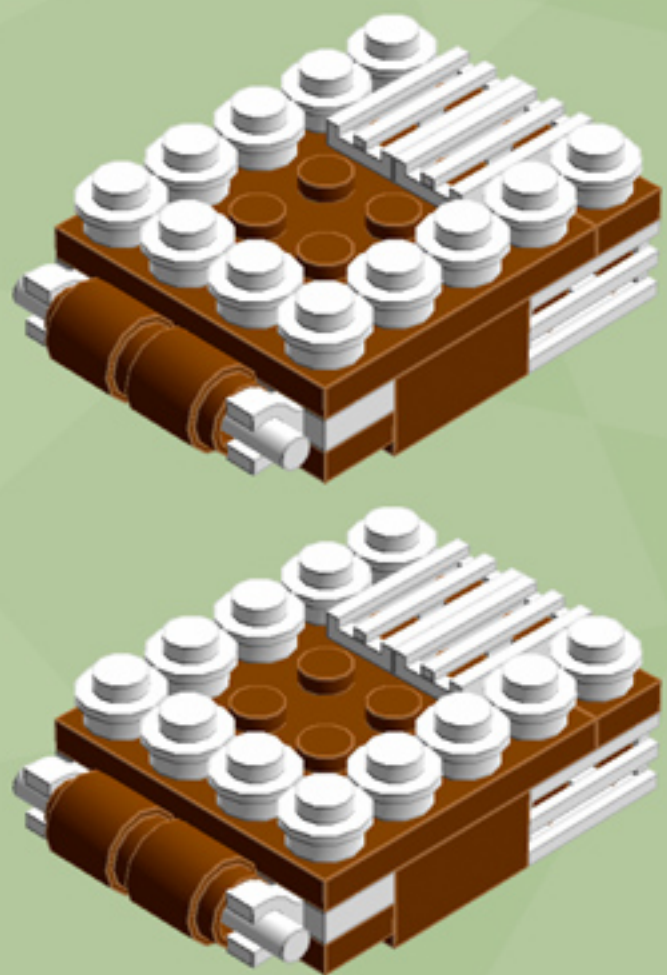

# The Gingerbread Express

*A LEGO® project by Chris McVeigh*  
[chrismcveigh.com](http://chrismcveigh.com)

Element ID	Color	Description	Quantity
6016172	Black	Angular Plate 1,5 Top 1X2 1/2	2
281726	Black	Technic Doub. Bearing Pl. 2X2	3
4666579	Brick Yellow	Connector Peg/Cross Axle	6
4570877	Dark Orange	Plate 1X2	4
4616027	Dark Orange	Plate 2X2 Round	3
6055313	Dark Stone Grey	Flat Tile 2x2 Round W. Hole Ø4.85	1
4211066	Dark Stone Grey	Rocker Bearing 1X2	2
4211881	Medium Stone Grey	Plate 2X2 (Rocking)	2
6075212	Reddish Brown	Angle Plate 1X2 / 2X2	1
4618545	Reddish Brown	Brick 1X1 W. 1 Knob	2
4211151	Reddish Brown	Flat Tile 1X2	6
4221744	Reddish Brown	Plate 1X1	2
4216581	Reddish Brown	Plate 1X1 Round	10
4211150	Reddish Brown	Plate 1X2	5
4219726	Reddish Brown	Plate 1X2 W. 1 Knob	2

Element ID	Color	Description	Quantity
4211190	Reddish Brown	Plate 1X4	8
4216945	Reddish Brown	Plate 1X8	6
4225700	Reddish Brown	Plate 2X12	2
4216695	Reddish Brown	Plate 2X2	4
4211159	Reddish Brown	Plate 2X2 Round	13
4211186	Reddish Brown	Plate 2X4	4
4243838	Reddish Brown	Plate 4X4	2
4658005	Reddish Brown	Plate W. Bow 1X4X2/3	2
4597565	Reddish Brown	Plate W. Bow 2X4X2/3	4
4223303	Reddish Brown	Profile Brick 1X2	4
6036503	Reddish Brown	Profile Brick Ø15.83 W. Cross	2
6063444	Reddish Brown	Rocket Step 3X3X2 W. Cross	1
4504376	Reddish Brown	Roof Tile 1X1X2/3, Abs	1
6075287	Reddish Brown	Roof Tile 1X2 45° W 1/3 Plate	2
4211202	Reddish Brown	Roof Tile 2X2/45°	1

2x

3x

2x

2x

2x

2x

*For more fun builds,  
please pop by [chrismcveigh.com](http://chrismcveigh.com),  
visit me at [facebook.com/c.mcveigh.photos](https://facebook.com/c.mcveigh.photos),  
or follow me on twitter [@actionfigured](https://twitter.com/actionfigured)*