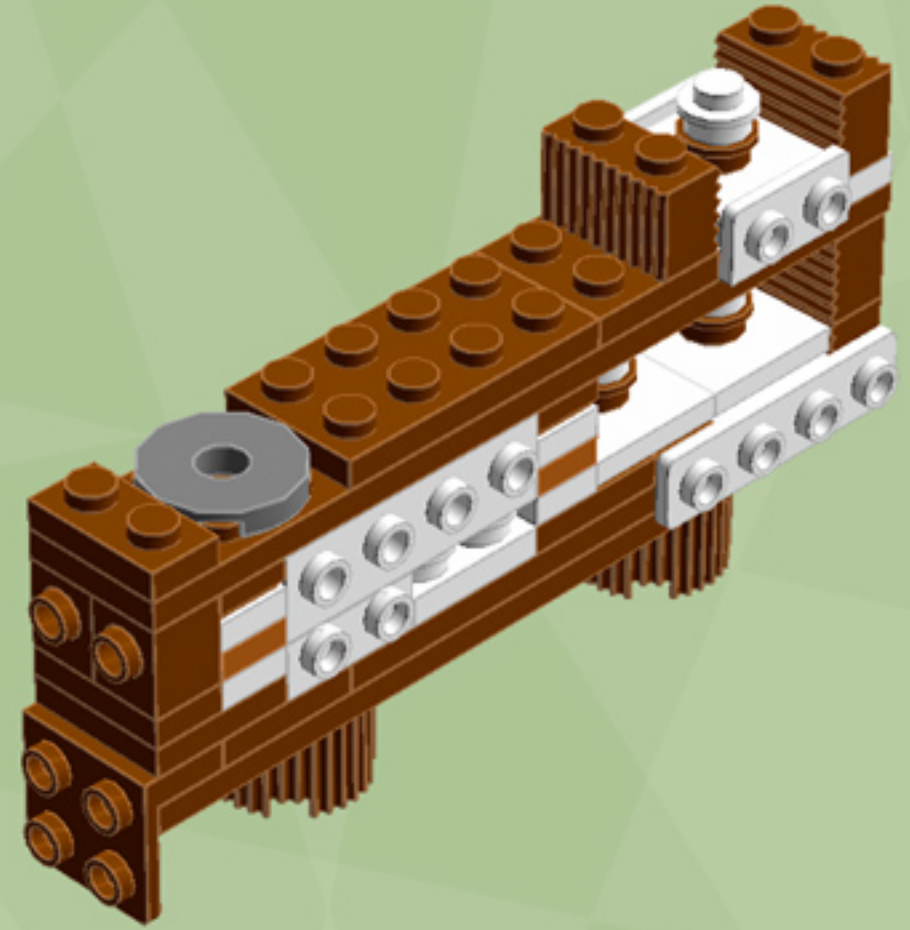

# The Gingerbread Express

*A LEGO® project by Chris McVeigh*  
[chrismcveigh.com](http://chrismcveigh.com)

Element ID	Color	Description	Quantity
6016172	Black	Angular Plate 1,5 Top 1X2 1/2	2
281726	Black	Technic Doub. Bearing Pl. 2X2	3
4666579	Brick Yellow	Connector Peg/Cross Axle	6
4570877	Dark Orange	Plate 1X2	4
4616027	Dark Orange	Plate 2X2 Round	3
6055313	Dark Stone Grey	Flat Tile 2x2 Round W. Hole Ø4.85	1
4211066	Dark Stone Grey	Rocker Bearing 1X2	2
4211881	Medium Stone Grey	Plate 2X2 (Rocking)	2
6075212	Reddish Brown	Angle Plate 1X2 / 2X2	1
4618545	Reddish Brown	Brick 1X1 W. 1 Knob	2
4211151	Reddish Brown	Flat Tile 1X2	6
4221744	Reddish Brown	Plate 1X1	2
4216581	Reddish Brown	Plate 1X1 Round	10
4211150	Reddish Brown	Plate 1X2	5
4219726	Reddish Brown	Plate 1X2 W. 1 Knob	2

Element ID	Color	Description	Quantity
4211190	Reddish Brown	Plate 1X4	8
4216945	Reddish Brown	Plate 1X8	6
4225700	Reddish Brown	Plate 2X12	2
4216695	Reddish Brown	Plate 2X2	4
4211159	Reddish Brown	Plate 2X2 Round	13
4211186	Reddish Brown	Plate 2X4	4
4243838	Reddish Brown	Plate 4X4	2
4658005	Reddish Brown	Plate W. Bow 1X4X2/3	2
4597565	Reddish Brown	Plate W. Bow 2X4X2/3	4
4223303	Reddish Brown	Profile Brick 1X2	4
6036503	Reddish Brown	Profile Brick Ø15.83 W. Cross	2
6063444	Reddish Brown	Rocket Step 3X3X2 W. Cross	1
4504376	Reddish Brown	Roof Tile 1X1X2/3, Abs	1
6075287	Reddish Brown	Roof Tile 1X2 45° W 1/3 Plate	2
4211202	Reddish Brown	Roof Tile 2X2/45°	1

Element ID	Color	Description	Quantity
4179580	White	Parabolic Reflector Ø24X6,4	1
614101	White	Plate 1X1 Round	43
4613256	White	Plate 1X1 W. Holder	2
4538353	White	Plate 1X1 W/Holder Vertical	4
302301	White	Plate 1X2	6
6051511	White	Plate 1X2 W. 1 Knob	2
4611700	White	Plate 1X2 W. Vertical Schaft	1
4249563	White	Plate 1X2 With Slide	8
371001	White	Plate 1X4	2
403201	White	Plate 2X2 Round	18
4565324	White	Plate 2X2 W 1 Knob	6
6046979	White	Plate 2X2X2/3 W. 2. Hor. Knob	2
302001	White	Plate 2X4	3
241201	White	Radiator Grille 1X2	8