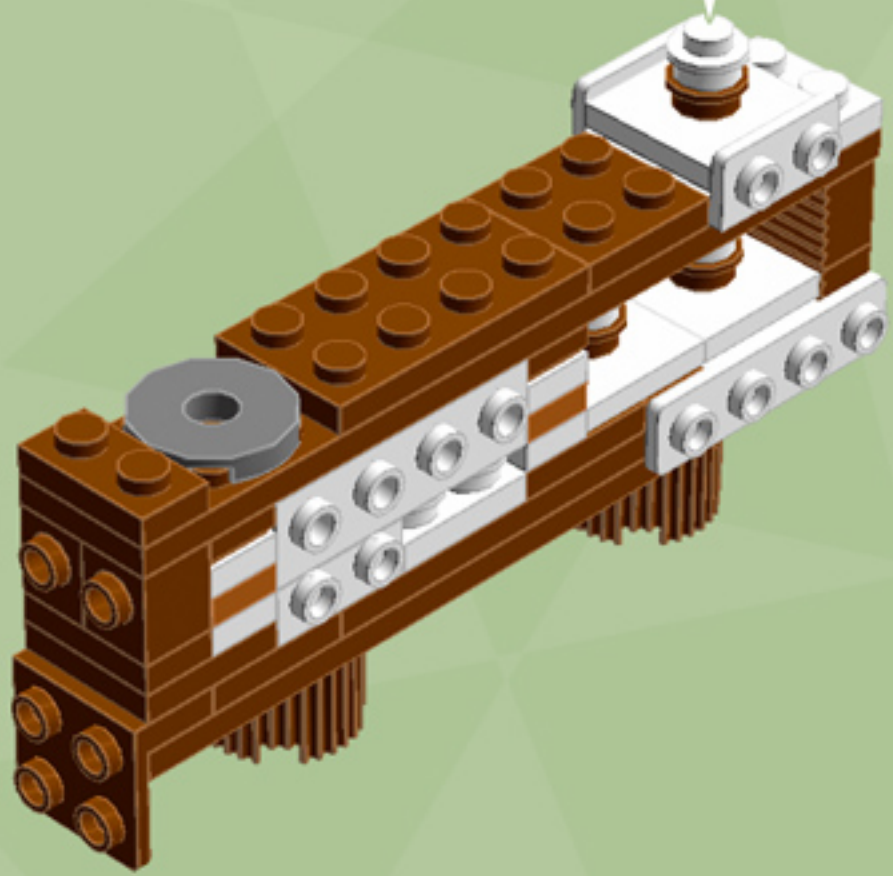

# The Gingerbread Express

*A LEGO® project by Chris McVeigh*  
[chrismcveigh.com](http://chrismcveigh.com)

Element ID	Color	Description	Quantity
6016172	Black	Angular Plate 1,5 Top 1X2 1/2	2
281726	Black	Technic Doub. Bearing Pl. 2X2	3
4666579	Brick Yellow	Connector Peg/Cross Axle	6
4570877	Dark Orange	Plate 1X2	4
4616027	Dark Orange	Plate 2X2 Round	3
6055313	Dark Stone Grey	Flat Tile 2x2 Round W. Hole Ø4.85	1
4211066	Dark Stone Grey	Rocker Bearing 1X2	2
4211881	Medium Stone Grey	Plate 2X2 (Rocking)	2
6075212	Reddish Brown	Angle Plate 1X2 / 2X2	1
4618545	Reddish Brown	Brick 1X1 W. 1 Knob	2
4211151	Reddish Brown	Flat Tile 1X2	6
4221744	Reddish Brown	Plate 1X1	2
4216581	Reddish Brown	Plate 1X1 Round	10
4211150	Reddish Brown	Plate 1X2	5
4219726	Reddish Brown	Plate 1X2 W. 1 Knob	2

Element ID	Color	Description	Quantity
4211190	Reddish Brown	Plate 1X4	8
4216945	Reddish Brown	Plate 1X8	6
4225700	Reddish Brown	Plate 2X12	2
4216695	Reddish Brown	Plate 2X2	4
4211159	Reddish Brown	Plate 2X2 Round	13
4211186	Reddish Brown	Plate 2X4	4
4243838	Reddish Brown	Plate 4X4	2
4658005	Reddish Brown	Plate W. Bow 1X4X2/3	2
4597565	Reddish Brown	Plate W. Bow 2X4X2/3	4
4223303	Reddish Brown	Profile Brick 1X2	4
6036503	Reddish Brown	Profile Brick Ø15.83 W. Cross	2
6063444	Reddish Brown	Rocket Step 3X3X2 W. Cross	1
4504376	Reddish Brown	Roof Tile 1X1X2/3, Abs	1
6075287	Reddish Brown	Roof Tile 1X2 45° W 1/3 Plate	2
4211202	Reddish Brown	Roof Tile 2X2/45°	1

Element ID	Color	Description	Quantity
4179580	White	Parabolic Reflector Ø24X6,4	1
614101	White	Plate 1X1 Round	43
4613256	White	Plate 1X1 W. Holder	2
4538353	White	Plate 1X1 W/Holder Vertical	4
302301	White	Plate 1X2	6
6051511	White	Plate 1X2 W. 1 Knob	2
4611700	White	Plate 1X2 W. Vertical Schaft	1
4249563	White	Plate 1X2 With Slide	8
371001	White	Plate 1X4	2
403201	White	Plate 2X2 Round	18
4565324	White	Plate 2X2 W 1 Knob	6
6046979	White	Plate 2X2X2/3 W. 2. Hor. Knob	2
302001	White	Plate 2X4	3
241201	White	Radiator Grille 1X2	8