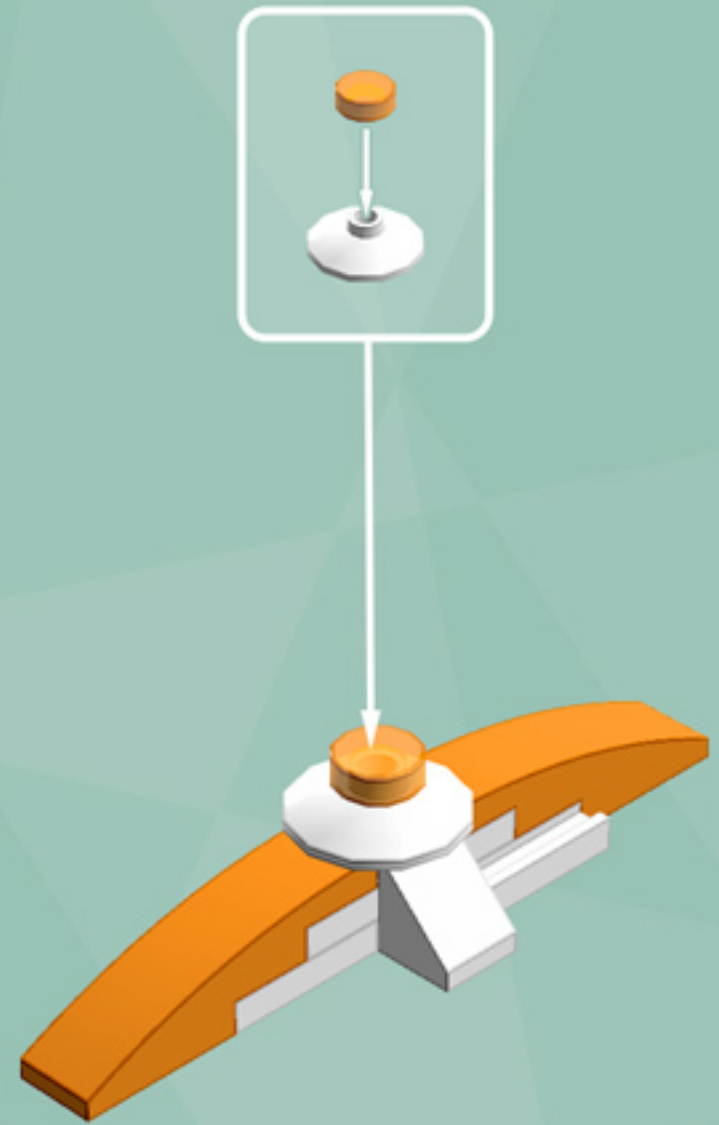

Mini Diamond Ornament (Orange)

*A LEGO® project
by Chris McVeigh*

chrismcveigh.com

Element ID	Color	Description	Quantity
6030875	Black	Tool Set (Box Wrench)	1
4523603	Bright Orange	Brick With Bow 1X4	8
4646865	Tr. Br.Orange	Flat Tile 1X1, Round	4
4111971	White	Brick 1X1 W. 4 Knobs	2
474001	White	Parabola Ø16	4
302401	White	Plate 1X1	4
362301	White	Plate 1X3	4
4249563	White	Plate 1X2 With Slide	8
6069002	White	Roof Tile 1X2 45° W 1/3 Plate	4
4646844	White	Flat Tile 1X1, Round	1