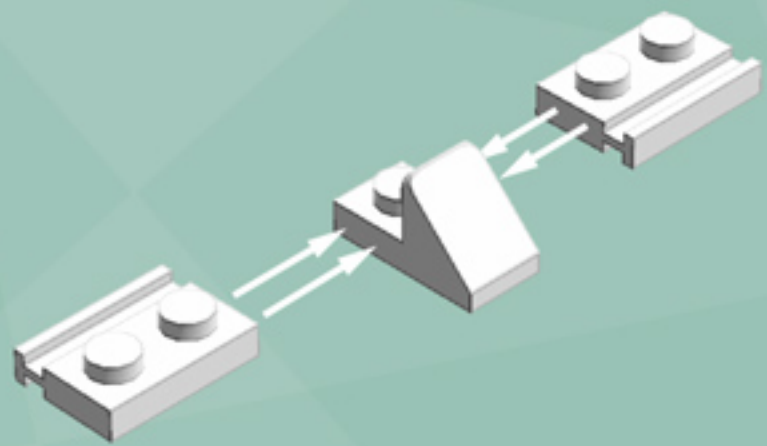

Mini Diamond Ornament (Orange)

*A LEGO® project
by Chris McVeigh*

chrismcveigh.com

Element ID	Color	Description	Quantity
6030875	Black	Tool Set (Box Wrench)	1
4523603	Bright Orange	Brick With Bow 1X4	8
4646865	Tr. Br.Orange	Flat Tile 1X1, Round	4
4111971	White	Brick 1X1 W. 4 Knobs	2
474001	White	Parabola Ø16	4
302401	White	Plate 1X1	4
362301	White	Plate 1X3	4
4249563	White	Plate 1X2 With Slide	8
6069002	White	Roof Tile 1X2 45° W 1/3 Plate	4
4646844	White	Flat Tile 1X1, Round	1