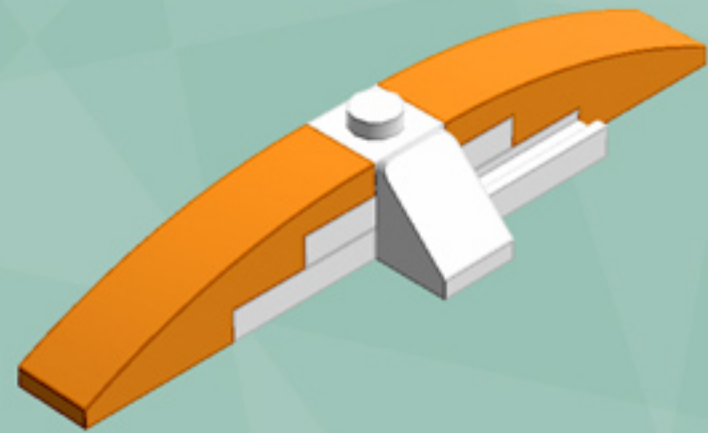

Mini Diamond Ornament (Orange)

*A LEGO® project
by Chris McVeigh*

chrismcveigh.com

Element ID	Color	Description	Quantity
6030875	Black	Tool Set (Box Wrench)	1
4523603	Bright Orange	Brick With Bow 1X4	8
4646865	Tr. Br.Orange	Flat Tile 1X1, Round	4
4111971	White	Brick 1X1 W. 4 Knobs	2
474001	White	Parabola Ø16	4
302401	White	Plate 1X1	4
362301	White	Plate 1X3	4
4249563	White	Plate 1X2 With Slide	8
6069002	White	Roof Tile 1X2 45° W 1/3 Plate	4
4646844	White	Flat Tile 1X1, Round	1