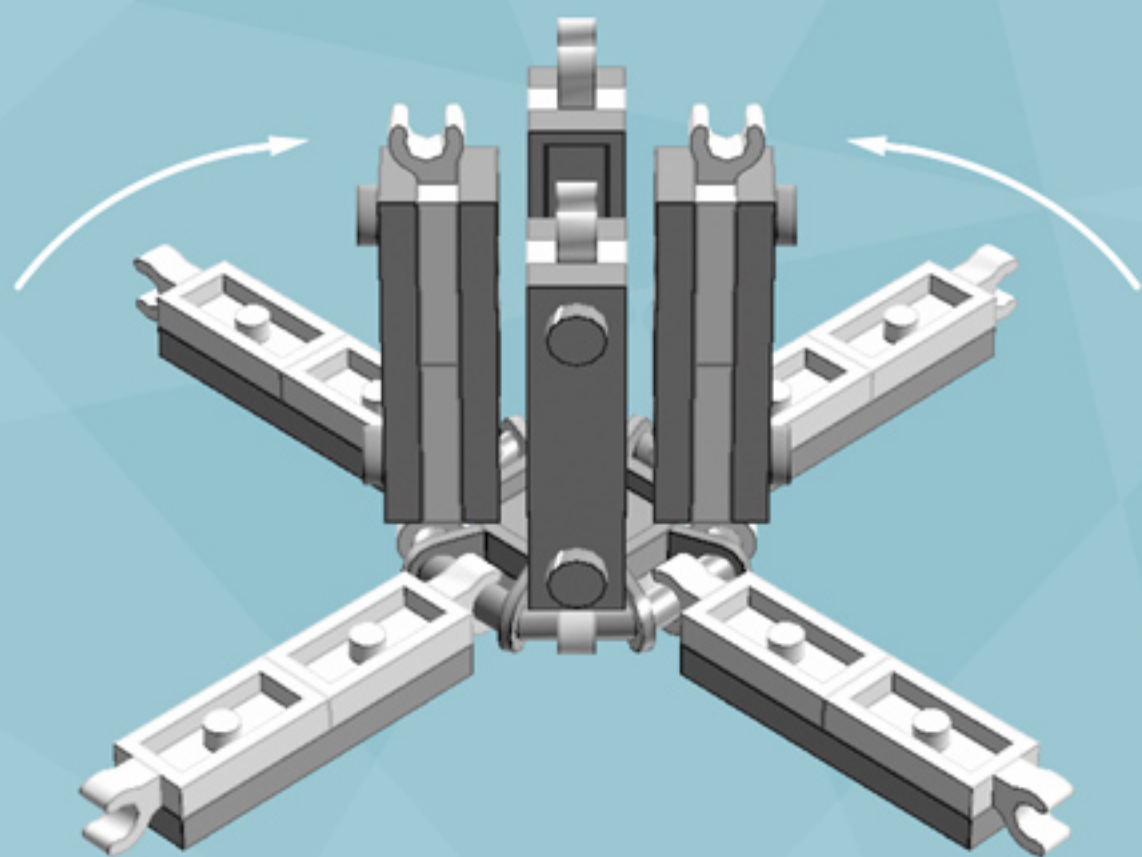

Roller Gem Ornament (Bright Red)

A LEGO® project by Chris McVeigh
chrismcveigh.com

Element ID	Color	Description	Quantity
6010831	Black	Round Plate 2X2 W/Eye	1
4142865	Bright Red	2M Cross Axle W. Groove	2
379521	Bright Red	Plate 2X6	8
4211445	Medium Stone Grey	Plate 1X4	4
4599498	Medium Stone Grey	Plate 1X4 W. 2 Knobs	8
6020990	Silver Metallic	Parabolic Ring	2
3000841	Tr. Red	Plate 1X1	8
6051511	White	Plate 1X2 W. 1 Knob	16
4535737	White	Plate 2X1 W/Holder,Vertical	16
403201	White	Plate 2X2 Round	2
4565324	White	Plate 2X2 W 1 Knob	8
4504369	White	Roof Tile 1X1X2/3, Abs	32
396001	White	Round Plate Ø32X6.4	2

* Optional parts for alternate deco modes.

*

8x

8x

*For more fun builds,
please pop by chrismcveigh.com,
visit me at facebook.com/c.mcveigh.photos,
or follow me on twitter [@actionfigured](https://twitter.com/actionfigured)*