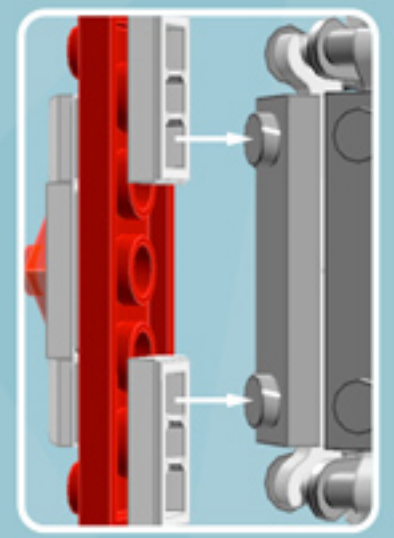

Roller Gem Ornament (Bright Red)

A LEGO® project by Chris McVeigh
chrismcveigh.com

Element ID	Color	Description	Quantity
6010831	Black	Round Plate 2X2 W/Eye	1
4142865	Bright Red	2M Cross Axle W. Groove	2
379521	Bright Red	Plate 2X6	8
4211445	Medium Stone Grey	Plate 1X4	4
4599498	Medium Stone Grey	Plate 1X4 W. 2 Knobs	8
6020990	Silver Metallic	Parabolic Ring	2
3000841	Tr. Red	Plate 1X1	8
6051511	White	Plate 1X2 W. 1 Knob	16
4535737	White	Plate 2X1 W/Holder,Vertical	16
403201	White	Plate 2X2 Round	2
4565324	White	Plate 2X2 W 1 Knob	8
4504369	White	Roof Tile 1X1X2/3, Abs	32
396001	White	Round Plate Ø32X6.4	2

* Optional parts for alternate deco modes.

*

8x

8x

*For more fun builds,
please pop by chrismcveigh.com,
visit me at facebook.com/c.mcveigh.photos,
or follow me on twitter [@actionfigured](https://twitter.com/actionfigured)*