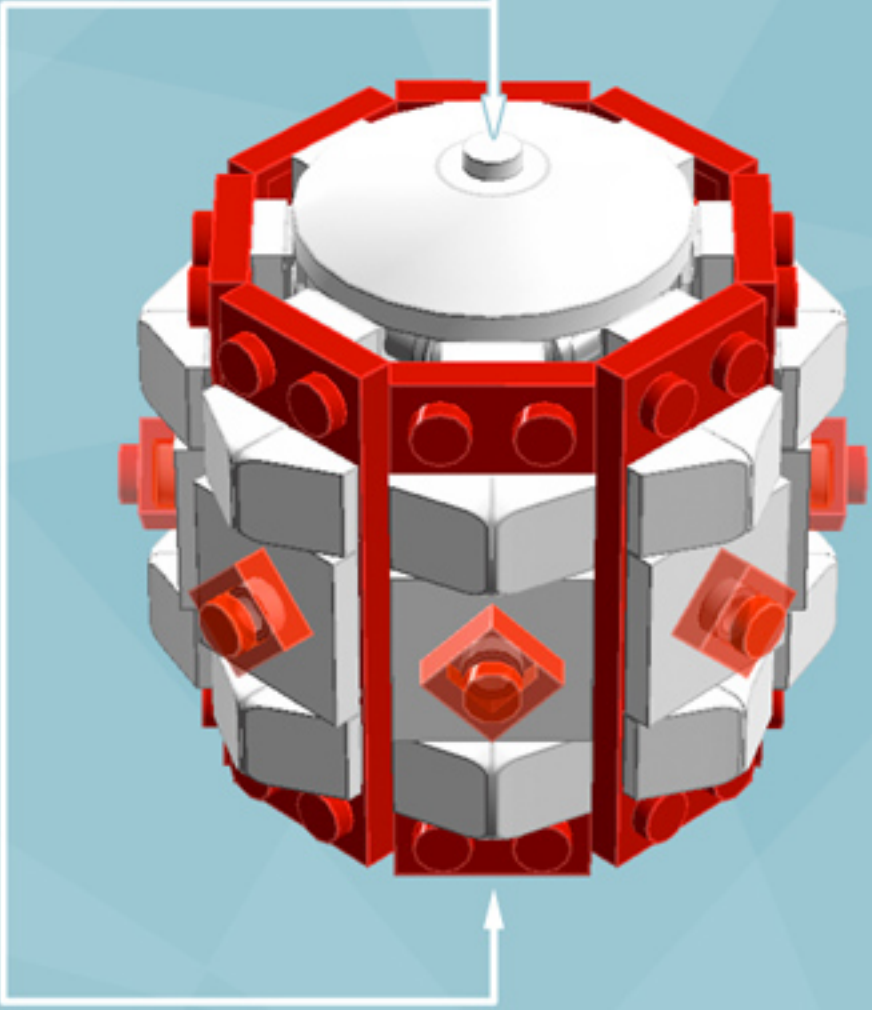

Roller Gem Ornament (Bright Red)

A LEGO® project by Chris McVeigh
chrismcveigh.com

Element ID	Color	Description	Quantity
6010831	Black	Round Plate 2X2 W/Eye	1
4142865	Bright Red	2M Cross Axle W. Groove	2
379521	Bright Red	Plate 2X6	8
4211445	Medium Stone Grey	Plate 1X4	4
4599498	Medium Stone Grey	Plate 1X4 W. 2 Knobs	8
6020990	Silver Metallic	Parabolic Ring	2
3000841	Tr. Red	Plate 1X1	8
6051511	White	Plate 1X2 W. 1 Knob	16
4535737	White	Plate 2X1 W/Holder,Vertical	16
403201	White	Plate 2X2 Round	2
4565324	White	Plate 2X2 W 1 Knob	8
4504369	White	Roof Tile 1X1X2/3, Abs	32
396001	White	Round Plate Ø32X6.4	2

* Optional parts for alternate deco modes.

*

8x

8x

*For more fun builds,
please pop by chrismcveigh.com,
visit me at facebook.com/c.mcveigh.photos,
or follow me on twitter [@actionfigured](https://twitter.com/actionfigured)*