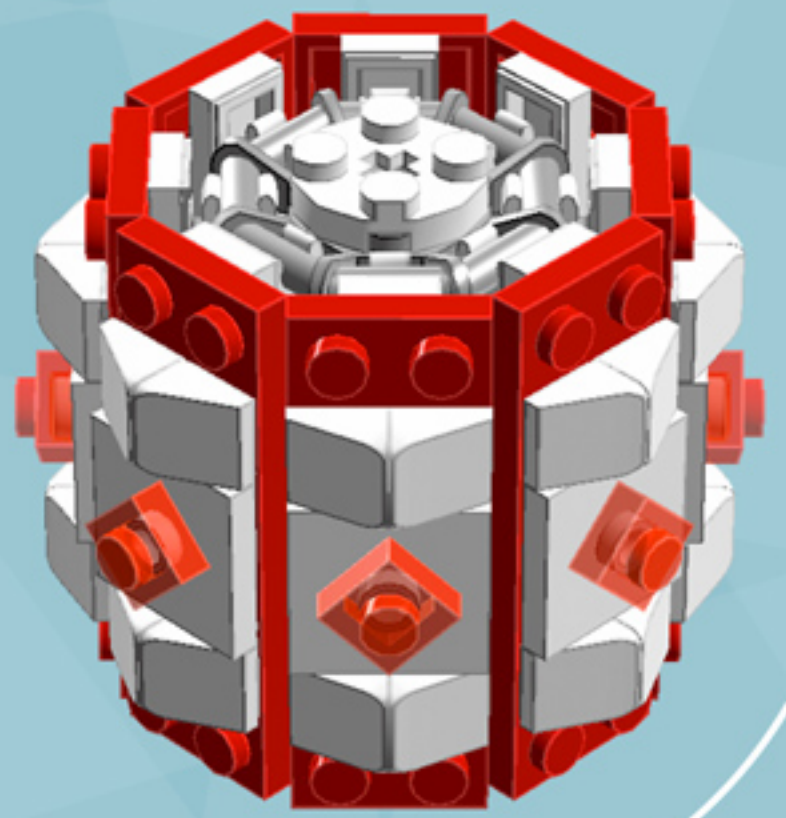

Roller Gem Ornament (Bright Red)

A LEGO® project by Chris McVeigh
chrismcveigh.com

Element ID	Color	Description	Quantity
6010831	Black	Round Plate 2X2 W/Eye	1
4142865	Bright Red	2M Cross Axle W. Groove	2
379521	Bright Red	Plate 2X6	8
4211445	Medium Stone Grey	Plate 1X4	4
4599498	Medium Stone Grey	Plate 1X4 W. 2 Knobs	8
6020990	Silver Metallic	Parabolic Ring	2
3000841	Tr. Red	Plate 1X1	8
6051511	White	Plate 1X2 W. 1 Knob	16
4535737	White	Plate 2X1 W/Holder,Vertical	16
403201	White	Plate 2X2 Round	2
4565324	White	Plate 2X2 W 1 Knob	8
4504369	White	Roof Tile 1X1X2/3, Abs	32
396001	White	Round Plate Ø32X6.4	2

* Optional parts for alternate deco modes.

*

8x

8x

*For more fun builds,
please pop by chrismcveigh.com,
visit me at facebook.com/c.mcveigh.photos,
or follow me on twitter [@actionfigured](https://twitter.com/actionfigured)*