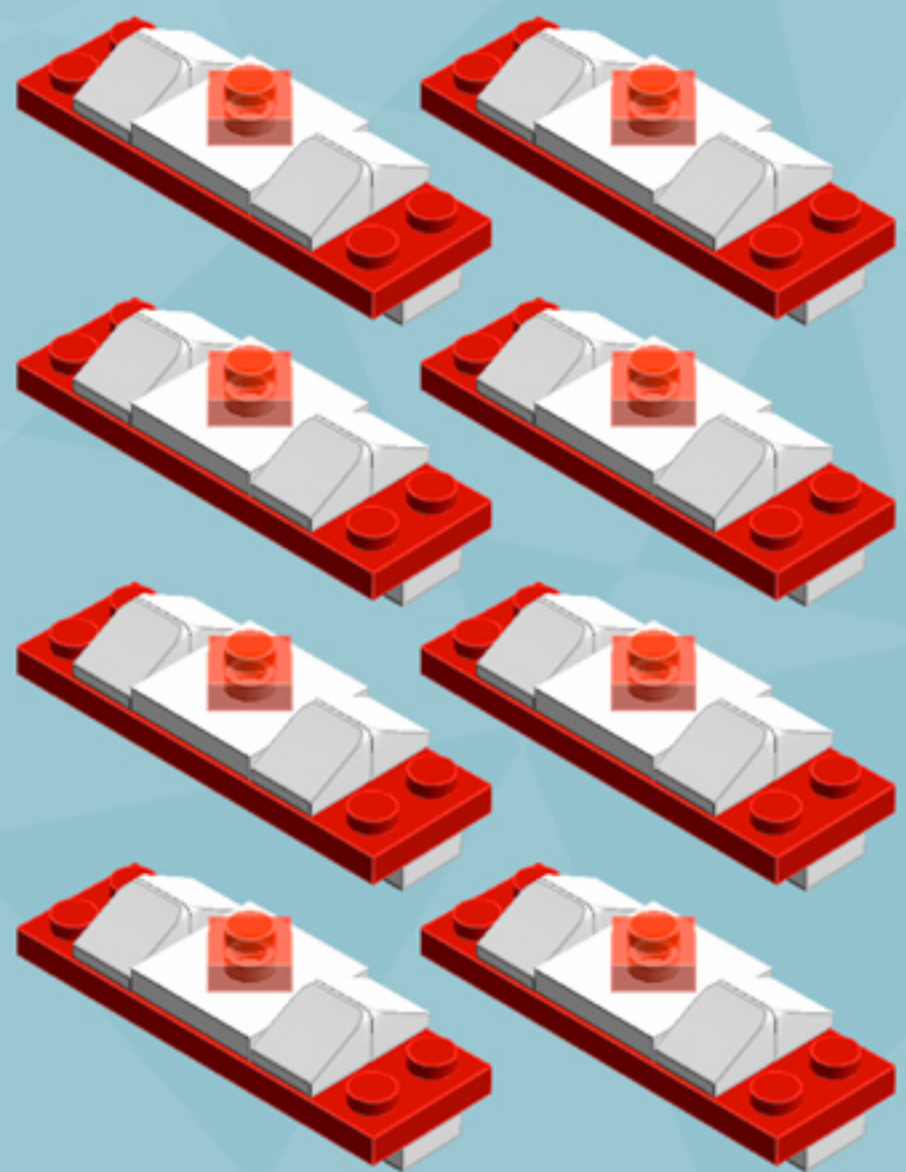

Roller Gem Ornament (Bright Red)

A LEGO® project by Chris McVeigh
chrismcveigh.com

Element ID	Color	Description	Quantity
6010831	Black	Round Plate 2X2 W/Eye	1
4142865	Bright Red	2M Cross Axle W. Groove	2
379521	Bright Red	Plate 2X6	8
4211445	Medium Stone Grey	Plate 1X4	4
4599498	Medium Stone Grey	Plate 1X4 W. 2 Knobs	8
6020990	Silver Metallic	Parabolic Ring	2
3000841	Tr. Red	Plate 1X1	8
6051511	White	Plate 1X2 W. 1 Knob	16
4535737	White	Plate 2X1 W/Holder,Vertical	16
403201	White	Plate 2X2 Round	2
4565324	White	Plate 2X2 W 1 Knob	8
4504369	White	Roof Tile 1X1X2/3, Abs	32
396001	White	Round Plate Ø32X6.4	2

* Optional parts for alternate deco modes.

*

8x

8x

*For more fun builds,
please pop by chrismcveigh.com,
visit me at facebook.com/c.mcveigh.photos,
or follow me on twitter [@actionfigured](https://twitter.com/actionfigured)*