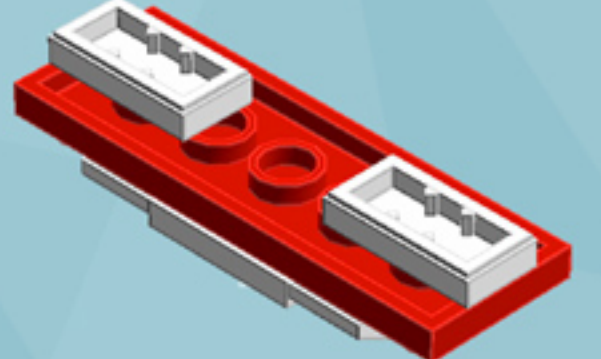

Roller Gem Ornament (Bright Red)

A LEGO® project by Chris McVeigh
chrismcveigh.com

Element ID	Color	Description	Quantity
6010831	Black	Round Plate 2X2 W/Eye	1
4142865	Bright Red	2M Cross Axle W. Groove	2
379521	Bright Red	Plate 2X6	8
4211445	Medium Stone Grey	Plate 1X4	4
4599498	Medium Stone Grey	Plate 1X4 W. 2 Knobs	8
6020990	Silver Metallic	Parabolic Ring	2
3000841	Tr. Red	Plate 1X1	8
6051511	White	Plate 1X2 W. 1 Knob	16
4535737	White	Plate 2X1 W/Holder,Vertical	16
403201	White	Plate 2X2 Round	2
4565324	White	Plate 2X2 W 1 Knob	8
4504369	White	Roof Tile 1X1X2/3, Abs	32
396001	White	Round Plate Ø32X6.4	2

* Optional parts for alternate deco modes.

*

8x

8x

*For more fun builds,
please pop by chrismcveigh.com,
visit me at facebook.com/c.mcveigh.photos,
or follow me on twitter [@actionfigured](https://twitter.com/actionfigured)*