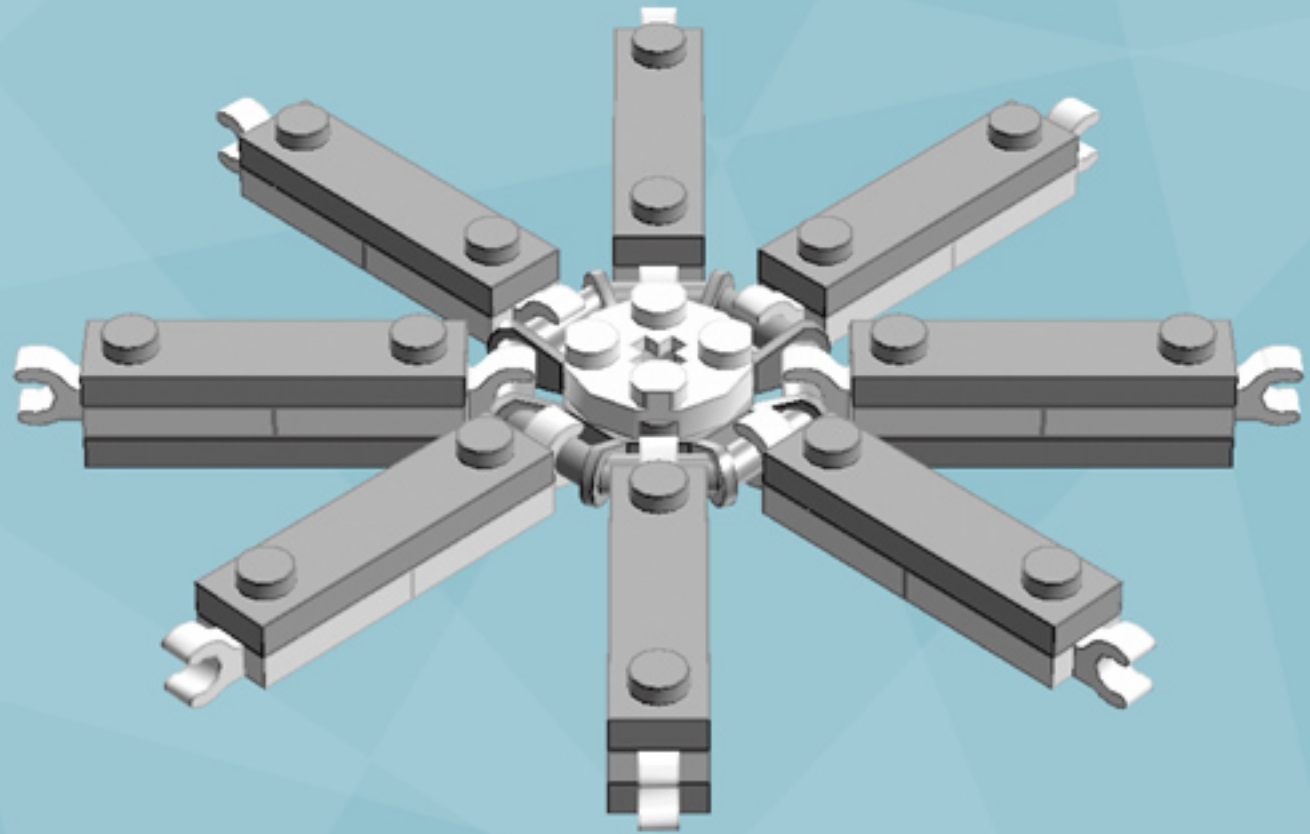

Roller Gem Ornament (Bright Red)

A LEGO® project by Chris McVeigh
chrismcveigh.com

Element ID	Color	Description	Quantity
6010831	Black	Round Plate 2X2 W/Eye	1
4142865	Bright Red	2M Cross Axle W. Groove	2
379521	Bright Red	Plate 2X6	8
4211445	Medium Stone Grey	Plate 1X4	4
4599498	Medium Stone Grey	Plate 1X4 W. 2 Knobs	8
6020990	Silver Metallic	Parabolic Ring	2
3000841	Tr. Red	Plate 1X1	8
6051511	White	Plate 1X2 W. 1 Knob	16
4535737	White	Plate 2X1 W/Holder,Vertical	16
403201	White	Plate 2X2 Round	2
4565324	White	Plate 2X2 W 1 Knob	8
4504369	White	Roof Tile 1X1X2/3, Abs	32
396001	White	Round Plate Ø32X6.4	2

* Optional parts for alternate deco modes.

*

8x

8x

*For more fun builds,
please pop by chrismcveigh.com,
visit me at facebook.com/c.mcveigh.photos,
or follow me on twitter [@actionfigured](https://twitter.com/actionfigured)*