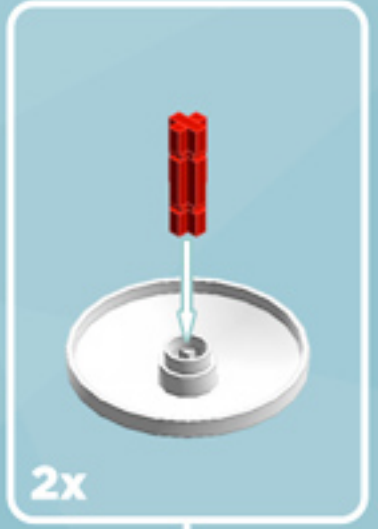

Roller Gem Ornament (Bright Red)

A LEGO® project by Chris McVeigh
chrismcveigh.com

Element ID	Color	Description	Quantity
6010831	Black	Round Plate 2X2 W/Eye	1
4142865	Bright Red	2M Cross Axle W. Groove	2
379521	Bright Red	Plate 2X6	8
4211445	Medium Stone Grey	Plate 1X4	4
4599498	Medium Stone Grey	Plate 1X4 W. 2 Knobs	8
6020990	Silver Metallic	Parabolic Ring	2
3000841	Tr. Red	Plate 1X1	8
6051511	White	Plate 1X2 W. 1 Knob	16
4535737	White	Plate 2X1 W/Holder,Vertical	16
403201	White	Plate 2X2 Round	2
4565324	White	Plate 2X2 W 1 Knob	8
4504369	White	Roof Tile 1X1X2/3, Abs	32
396001	White	Round Plate Ø32X6.4	2

* Optional parts for alternate deco modes.

*

8x

8x

*For more fun builds,
please pop by chrismcveigh.com,
visit me at facebook.com/c.mcveigh.photos,
or follow me on twitter [@actionfigured](https://twitter.com/actionfigured)*