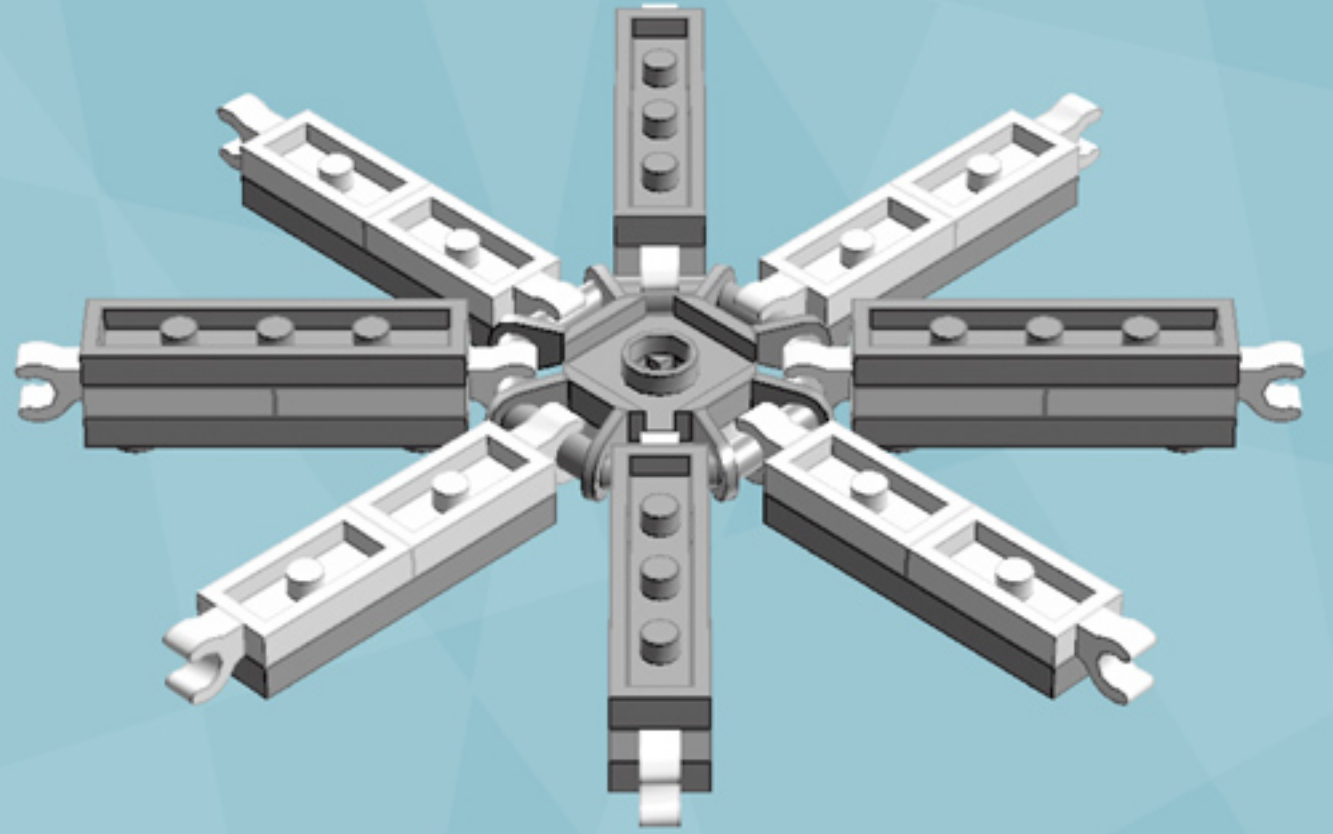

Roller Gem Ornament (Bright Red)

A LEGO® project by Chris McVeigh
chrismcveigh.com

Element ID	Color	Description	Quantity
6010831	Black	Round Plate 2X2 W/Eye	1
4142865	Bright Red	2M Cross Axle W. Groove	2
379521	Bright Red	Plate 2X6	8
4211445	Medium Stone Grey	Plate 1X4	4
4599498	Medium Stone Grey	Plate 1X4 W. 2 Knobs	8
6020990	Silver Metallic	Parabolic Ring	2
3000841	Tr. Red	Plate 1X1	8
6051511	White	Plate 1X2 W. 1 Knob	16
4535737	White	Plate 2X1 W/Holder,Vertical	16
403201	White	Plate 2X2 Round	2
4565324	White	Plate 2X2 W 1 Knob	8
4504369	White	Roof Tile 1X1X2/3, Abs	32
396001	White	Round Plate Ø32X6.4	2

* Optional parts for alternate deco modes.

*

8x

8x

*For more fun builds,
please pop by chrismcveigh.com,
visit me at facebook.com/c.mcveigh.photos,
or follow me on twitter [@actionfigured](https://twitter.com/actionfigured)*