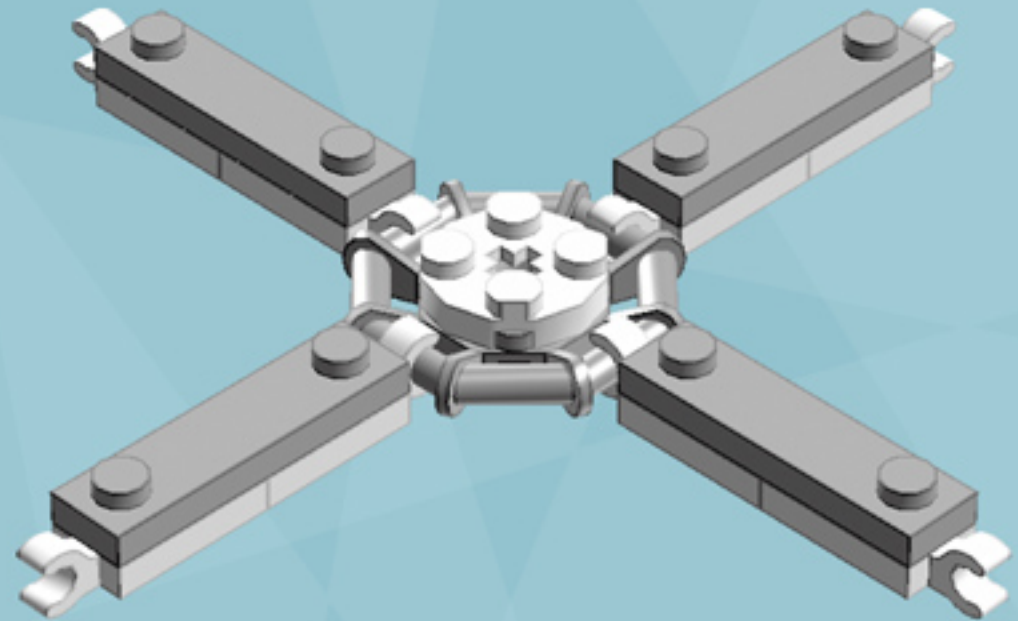

Roller Gem Ornament (Bright Red)

A LEGO® project by Chris McVeigh
chrismcveigh.com

Element ID	Color	Description	Quantity
6010831	Black	Round Plate 2X2 W/Eye	1
4142865	Bright Red	2M Cross Axle W. Groove	2
379521	Bright Red	Plate 2X6	8
4211445	Medium Stone Grey	Plate 1X4	4
4599498	Medium Stone Grey	Plate 1X4 W. 2 Knobs	8
6020990	Silver Metallic	Parabolic Ring	2
3000841	Tr. Red	Plate 1X1	8
6051511	White	Plate 1X2 W. 1 Knob	16
4535737	White	Plate 2X1 W/Holder,Vertical	16
403201	White	Plate 2X2 Round	2
4565324	White	Plate 2X2 W 1 Knob	8
4504369	White	Roof Tile 1X1X2/3, Abs	32
396001	White	Round Plate Ø32X6.4	2

* Optional parts for alternate deco modes.

*

8x

8x

*For more fun builds,
please pop by chrismcveigh.com,
visit me at facebook.com/c.mcveigh.photos,
or follow me on twitter [@actionfigured](https://twitter.com/actionfigured)*