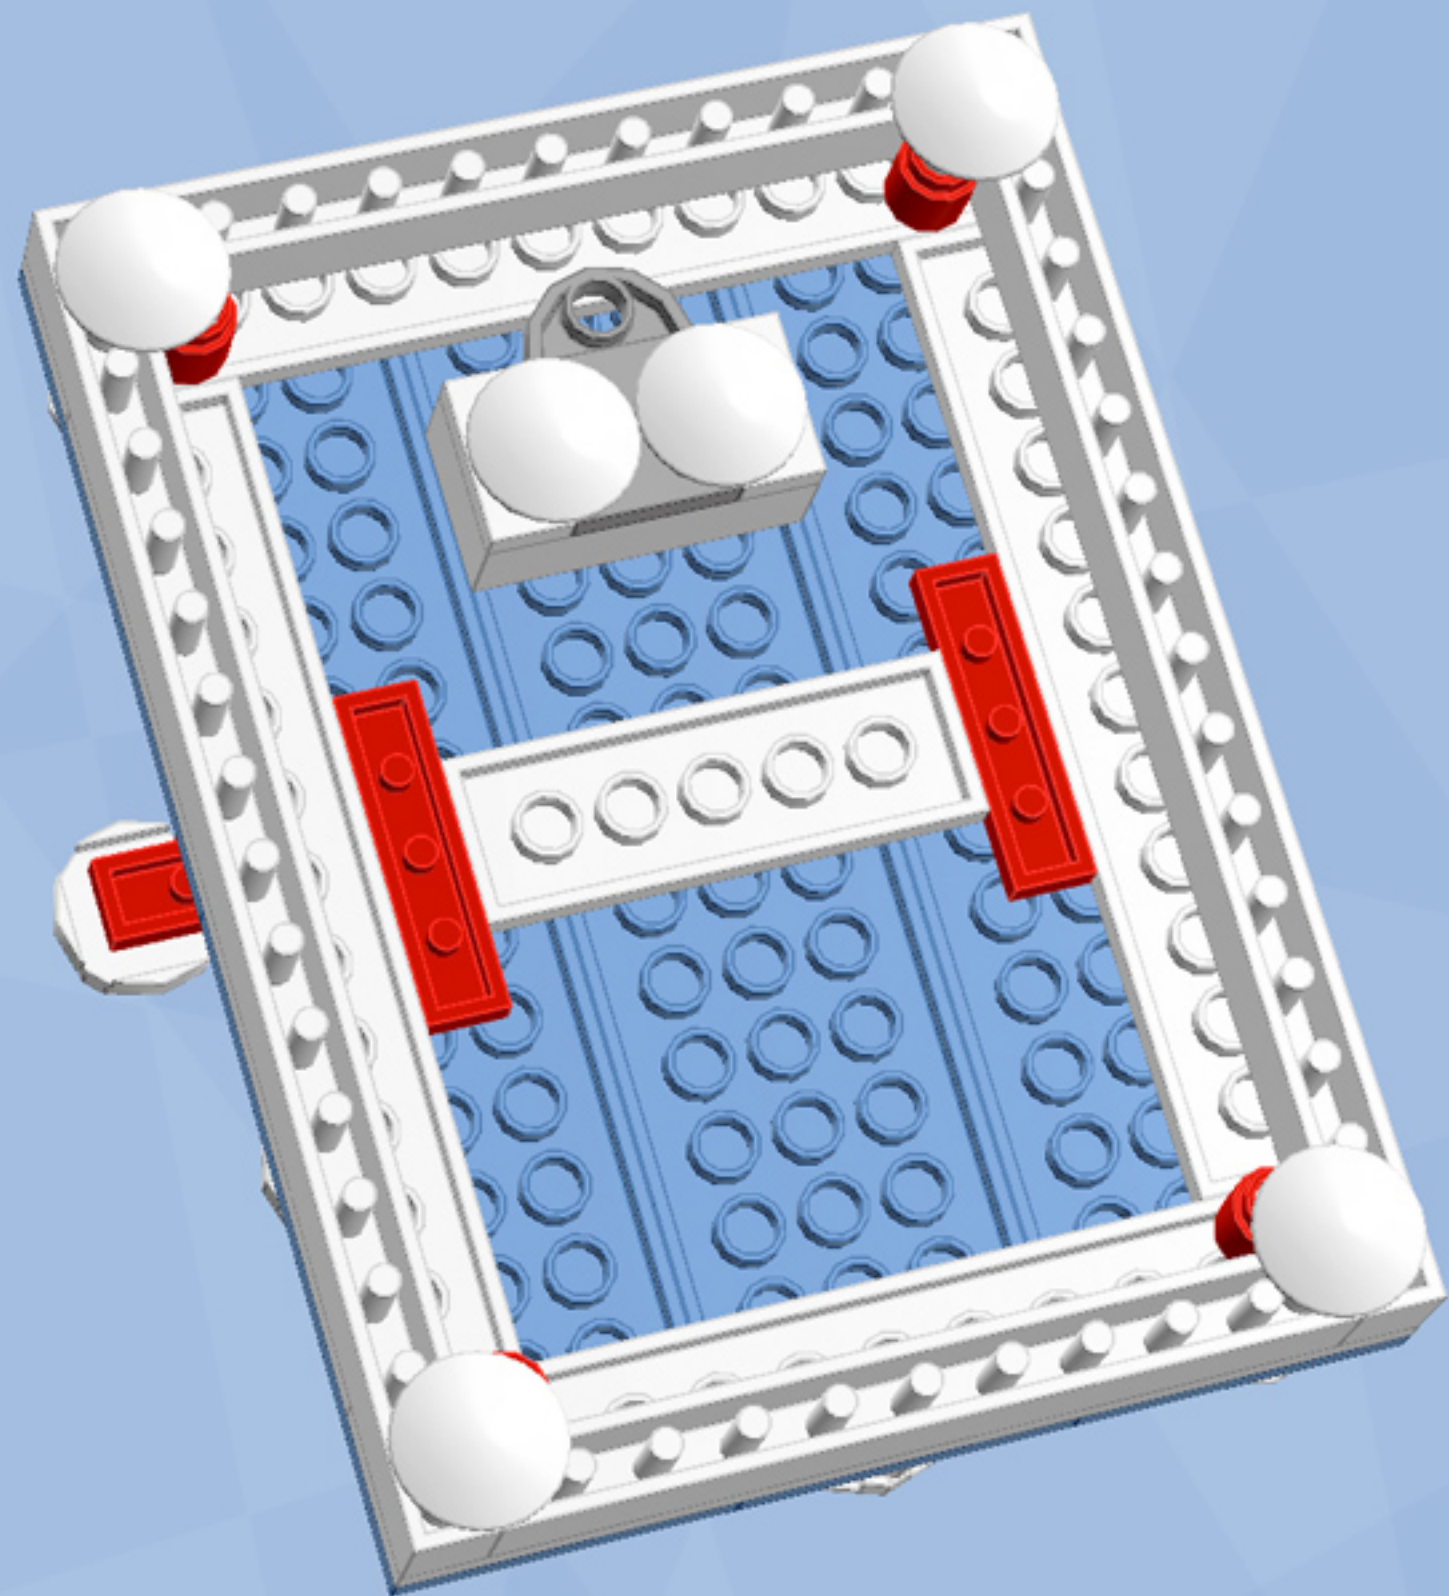

# Santa Brick Sketch™

*A LEGO® project by Chris McVeigh*  
[chrismcveigh.com](http://chrismcveigh.com)

Element ID	Color	Description	Quantity
4504476	Black	Horn w. shaft ø 3.2	2
4579260	Brick Yellow	Brick 1X1 W. 1 Knob	2
4114026	Brick Yellow	Flat Tile 1X2	4
6066344	Brick Yellow	Flat Tile 2X2, Round	1
4113917	Brick Yellow	Plate 1X2	3
4155708	Brick Yellow	Plate 1X2 W. 1 Knob	2
4121921	Brick Yellow	Plate 1X3	4
4124067	Brick Yellow	Plate 1X6	5
4140562	Brick Yellow	Plate 2X2 Round	2
4543858	Brick Yellow	Plate 3X3, 1/4 Circle	4
6046924	Brick Yellow	Plate W. Bow 2X2X2/3	1
245021	Bright Red	Corner Plate 45 Deg. 3X3	2
4180533	Bright Red	Left Plate 2X3 W/Angle	2

Element ID	Color	Description	Quantity
614121	Bright Red	Plate 1X1 Round	7
4631877	Bright Red	Plate 1X4 W. 2 Knobs	6
4180504	Bright Red	Right Plate 2X3 W/Angle	3
306221	Bright Red	Round Brick 1X1	4
4587271	Medium Blue	Plate 4X8	6
4211419	Medium Stone Grey	Coupling Plate 2X1	1
4539060	New Dark Red	Flat Tile 1X4	1
611101	White	Brick 1X10	2
246501	White	Brick 1X16	2
300101	White	Brick 2X4	1
4179875	White	Left Plate 2X3 W/Angle	10
4161326	White	Left Plate 2X4 W/Angle	2

Element ID	Color	Description	Quantity
614101	White	Plate 1X1 Round	10
302301	White	Plate 1X2	5
4249563	White	Plate 1X2 With Slide	1
4597131	White	Plate 1X4 W. 2 Knobs	5
244501	White	Plate 2X12	4
403201	White	Plate 2X2 Round	1
302101	White	Plate 2X3	4
4249506	White	Plate 2X4X18°	10
379501	White	Plate 2X6	3
4179874	White	Right Plate 2X3 W/Angle	10
4160857	White	Right Plate 2X4 W/Angle	2
4278271	White	Slide Shoe Round 2X2	6