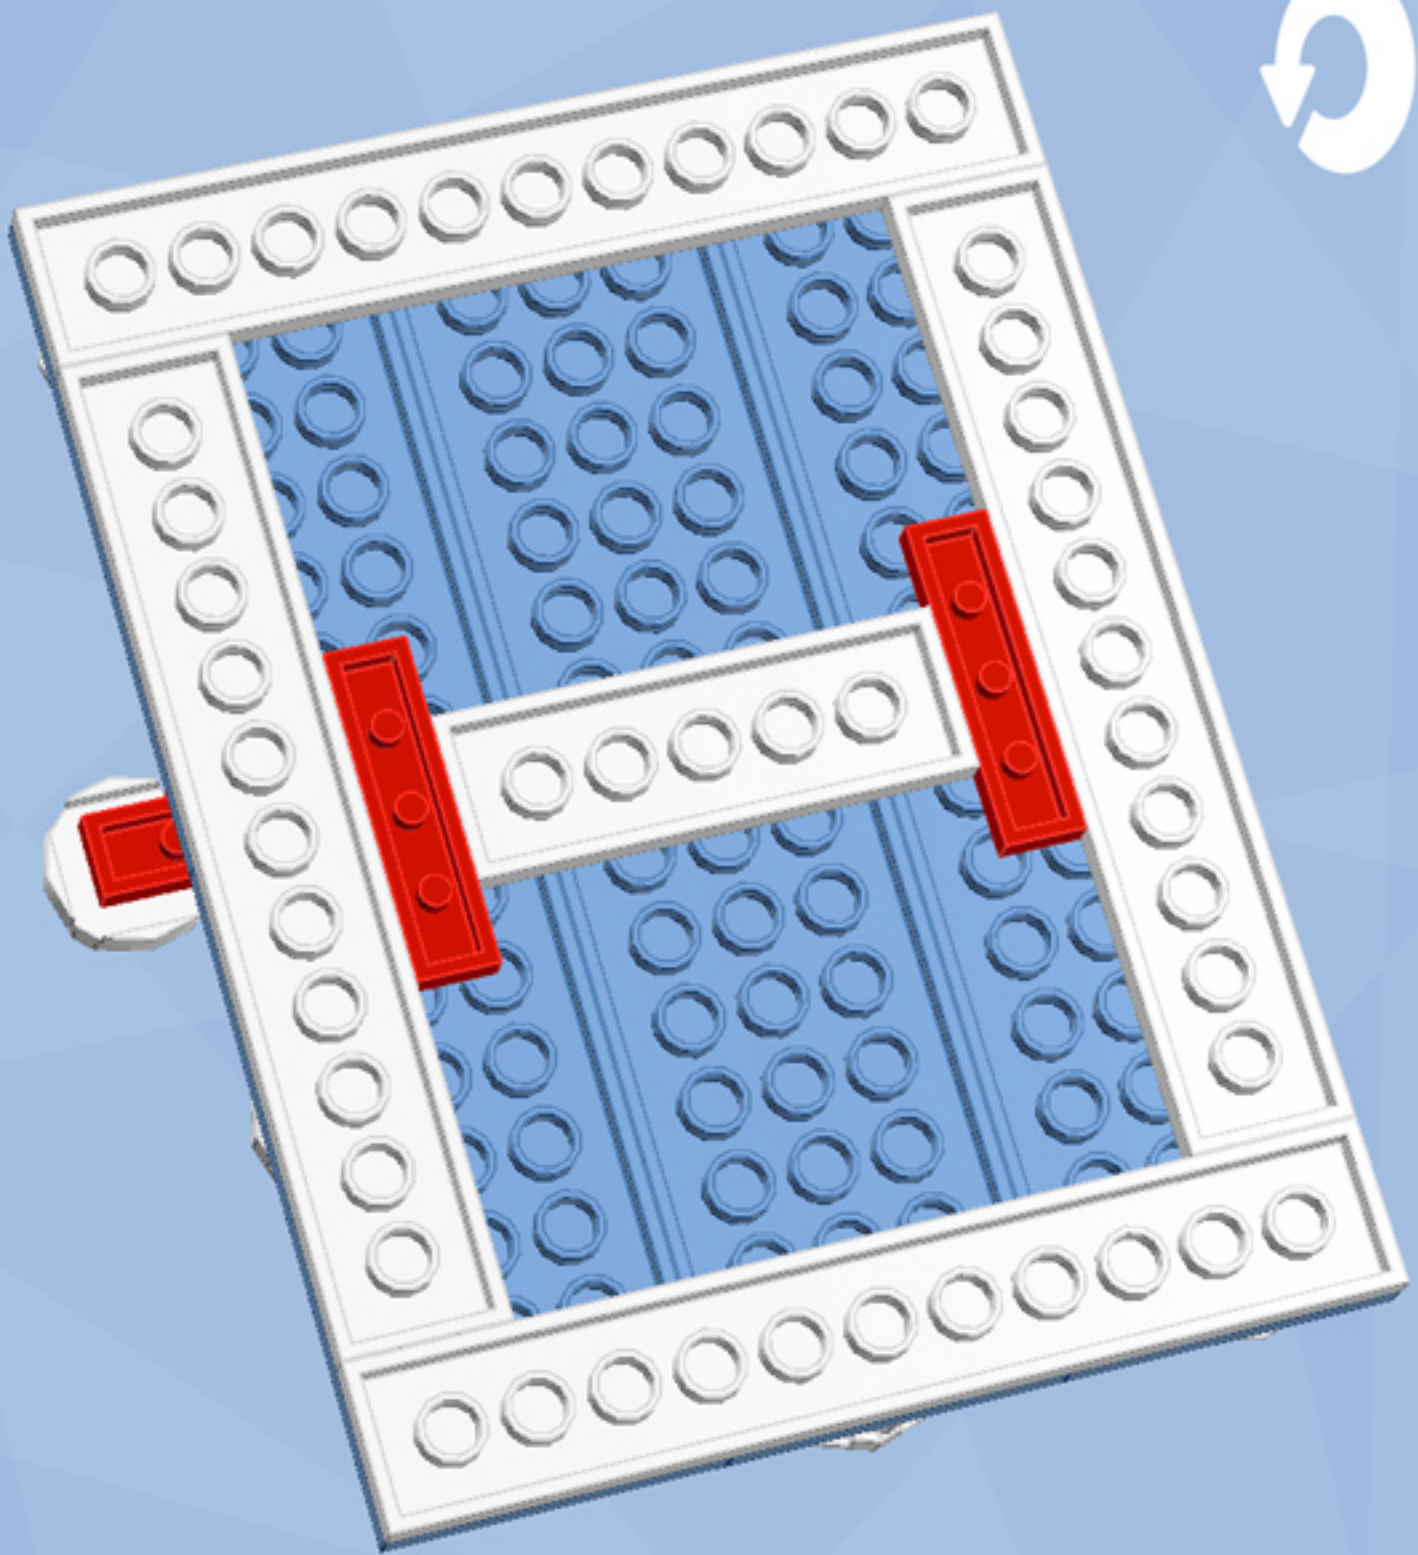

# Santa Brick Sketch™

*A LEGO® project by Chris McVeigh*  
[chrismcveigh.com](http://chrismcveigh.com)

Element ID	Color	Description	Quantity
4504476	Black	Horn w. shaft ø 3.2	2
4579260	Brick Yellow	Brick 1X1 W. 1 Knob	2
4114026	Brick Yellow	Flat Tile 1X2	4
6066344	Brick Yellow	Flat Tile 2X2, Round	1
4113917	Brick Yellow	Plate 1X2	3
4155708	Brick Yellow	Plate 1X2 W. 1 Knob	2
4121921	Brick Yellow	Plate 1X3	4
4124067	Brick Yellow	Plate 1X6	5
4140562	Brick Yellow	Plate 2X2 Round	2
4543858	Brick Yellow	Plate 3X3, 1/4 Circle	4
6046924	Brick Yellow	Plate W. Bow 2X2X2/3	1
245021	Bright Red	Corner Plate 45 Deg. 3X3	2
4180533	Bright Red	Left Plate 2X3 W/Angle	2

Element ID	Color	Description	Quantity
614121	Bright Red	Plate 1X1 Round	7
4631877	Bright Red	Plate 1X4 W. 2 Knobs	6
4180504	Bright Red	Right Plate 2X3 W/Angle	3
306221	Bright Red	Round Brick 1X1	4
4587271	Medium Blue	Plate 4X8	6
4211419	Medium Stone Grey	Coupling Plate 2X1	1
4539060	New Dark Red	Flat Tile 1X4	1
611101	White	Brick 1X10	2
246501	White	Brick 1X16	2
300101	White	Brick 2X4	1
4179875	White	Left Plate 2X3 W/Angle	10
4161326	White	Left Plate 2X4 W/Angle	2

Element ID	Color	Description	Quantity
614101	White	Plate 1X1 Round	10
302301	White	Plate 1X2	5
4249563	White	Plate 1X2 With Slide	1
4597131	White	Plate 1X4 W. 2 Knobs	5
244501	White	Plate 2X12	4
403201	White	Plate 2X2 Round	1
302101	White	Plate 2X3	4
4249506	White	Plate 2X4X18°	10
379501	White	Plate 2X6	3
4179874	White	Right Plate 2X3 W/Angle	10
4160857	White	Right Plate 2X4 W/Angle	2
4278271	White	Slide Shoe Round 2X2	6