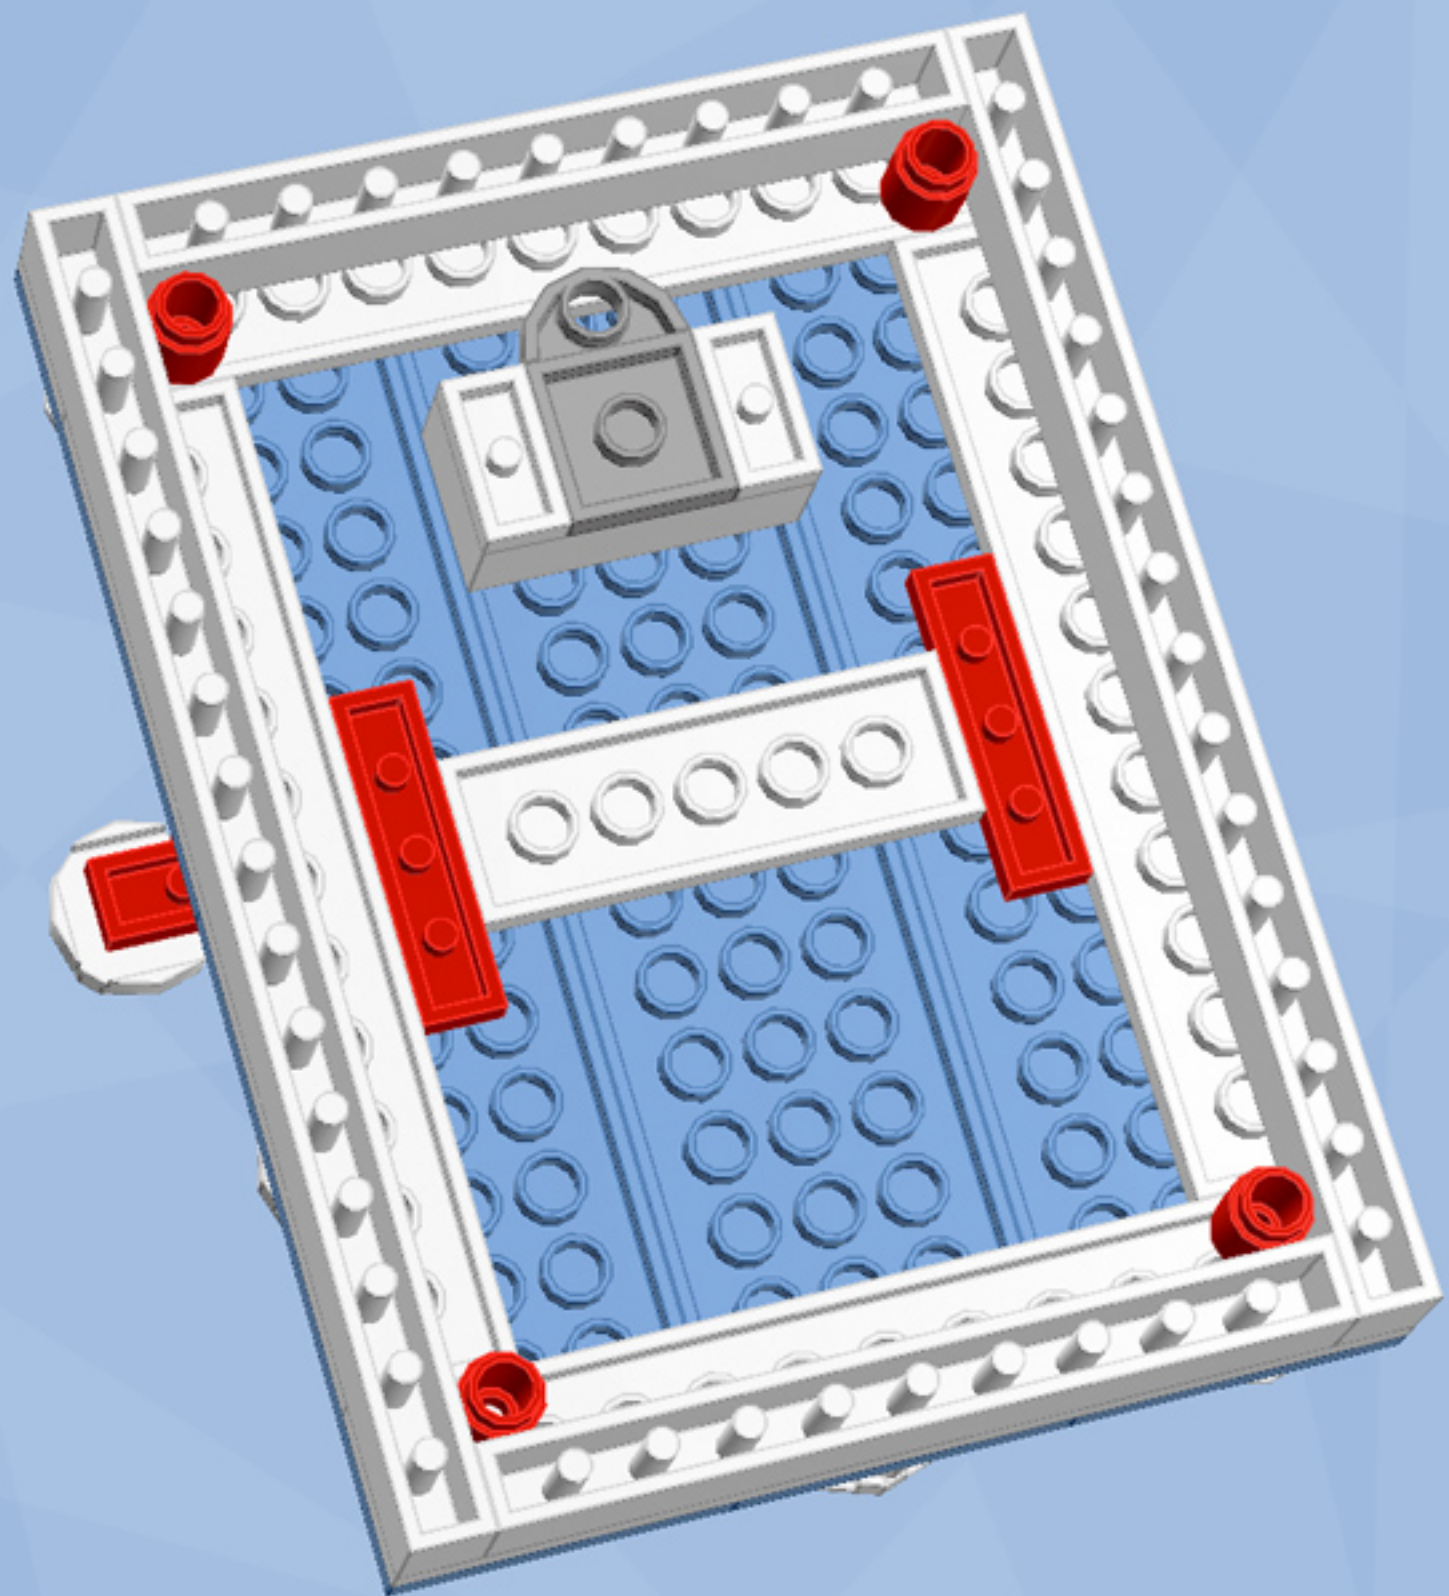

# Santa Brick Sketch™

*A LEGO® project by Chris McVeigh*  
[chrismcveigh.com](http://chrismcveigh.com)

Element ID	Color	Description	Quantity
4504476	Black	Horn w. shaft ø 3.2	2
4579260	Brick Yellow	Brick 1X1 W. 1 Knob	2
4114026	Brick Yellow	Flat Tile 1X2	4
6066344	Brick Yellow	Flat Tile 2X2, Round	1
4113917	Brick Yellow	Plate 1X2	3
4155708	Brick Yellow	Plate 1X2 W. 1 Knob	2
4121921	Brick Yellow	Plate 1X3	4
4124067	Brick Yellow	Plate 1X6	5
4140562	Brick Yellow	Plate 2X2 Round	2
4543858	Brick Yellow	Plate 3X3, 1/4 Circle	4
6046924	Brick Yellow	Plate W. Bow 2X2X2/3	1
245021	Bright Red	Corner Plate 45 Deg. 3X3	2
4180533	Bright Red	Left Plate 2X3 W/Angle	2

Element ID	Color	Description	Quantity
614121	Bright Red	Plate 1X1 Round	7
4631877	Bright Red	Plate 1X4 W. 2 Knobs	6
4180504	Bright Red	Right Plate 2X3 W/Angle	3
306221	Bright Red	Round Brick 1X1	4
4587271	Medium Blue	Plate 4X8	6
4211419	Medium Stone Grey	Coupling Plate 2X1	1
4539060	New Dark Red	Flat Tile 1X4	1
611101	White	Brick 1X10	2
246501	White	Brick 1X16	2
300101	White	Brick 2X4	1
4179875	White	Left Plate 2X3 W/Angle	10
4161326	White	Left Plate 2X4 W/Angle	2

Element ID	Color	Description	Quantity
614101	White	Plate 1X1 Round	10
302301	White	Plate 1X2	5
4249563	White	Plate 1X2 With Slide	1
4597131	White	Plate 1X4 W. 2 Knobs	5
244501	White	Plate 2X12	4
403201	White	Plate 2X2 Round	1
302101	White	Plate 2X3	4
4249506	White	Plate 2X4X18°	10
379501	White	Plate 2X6	3
4179874	White	Right Plate 2X3 W/Angle	10
4160857	White	Right Plate 2X4 W/Angle	2
4278271	White	Slide Shoe Round 2X2	6