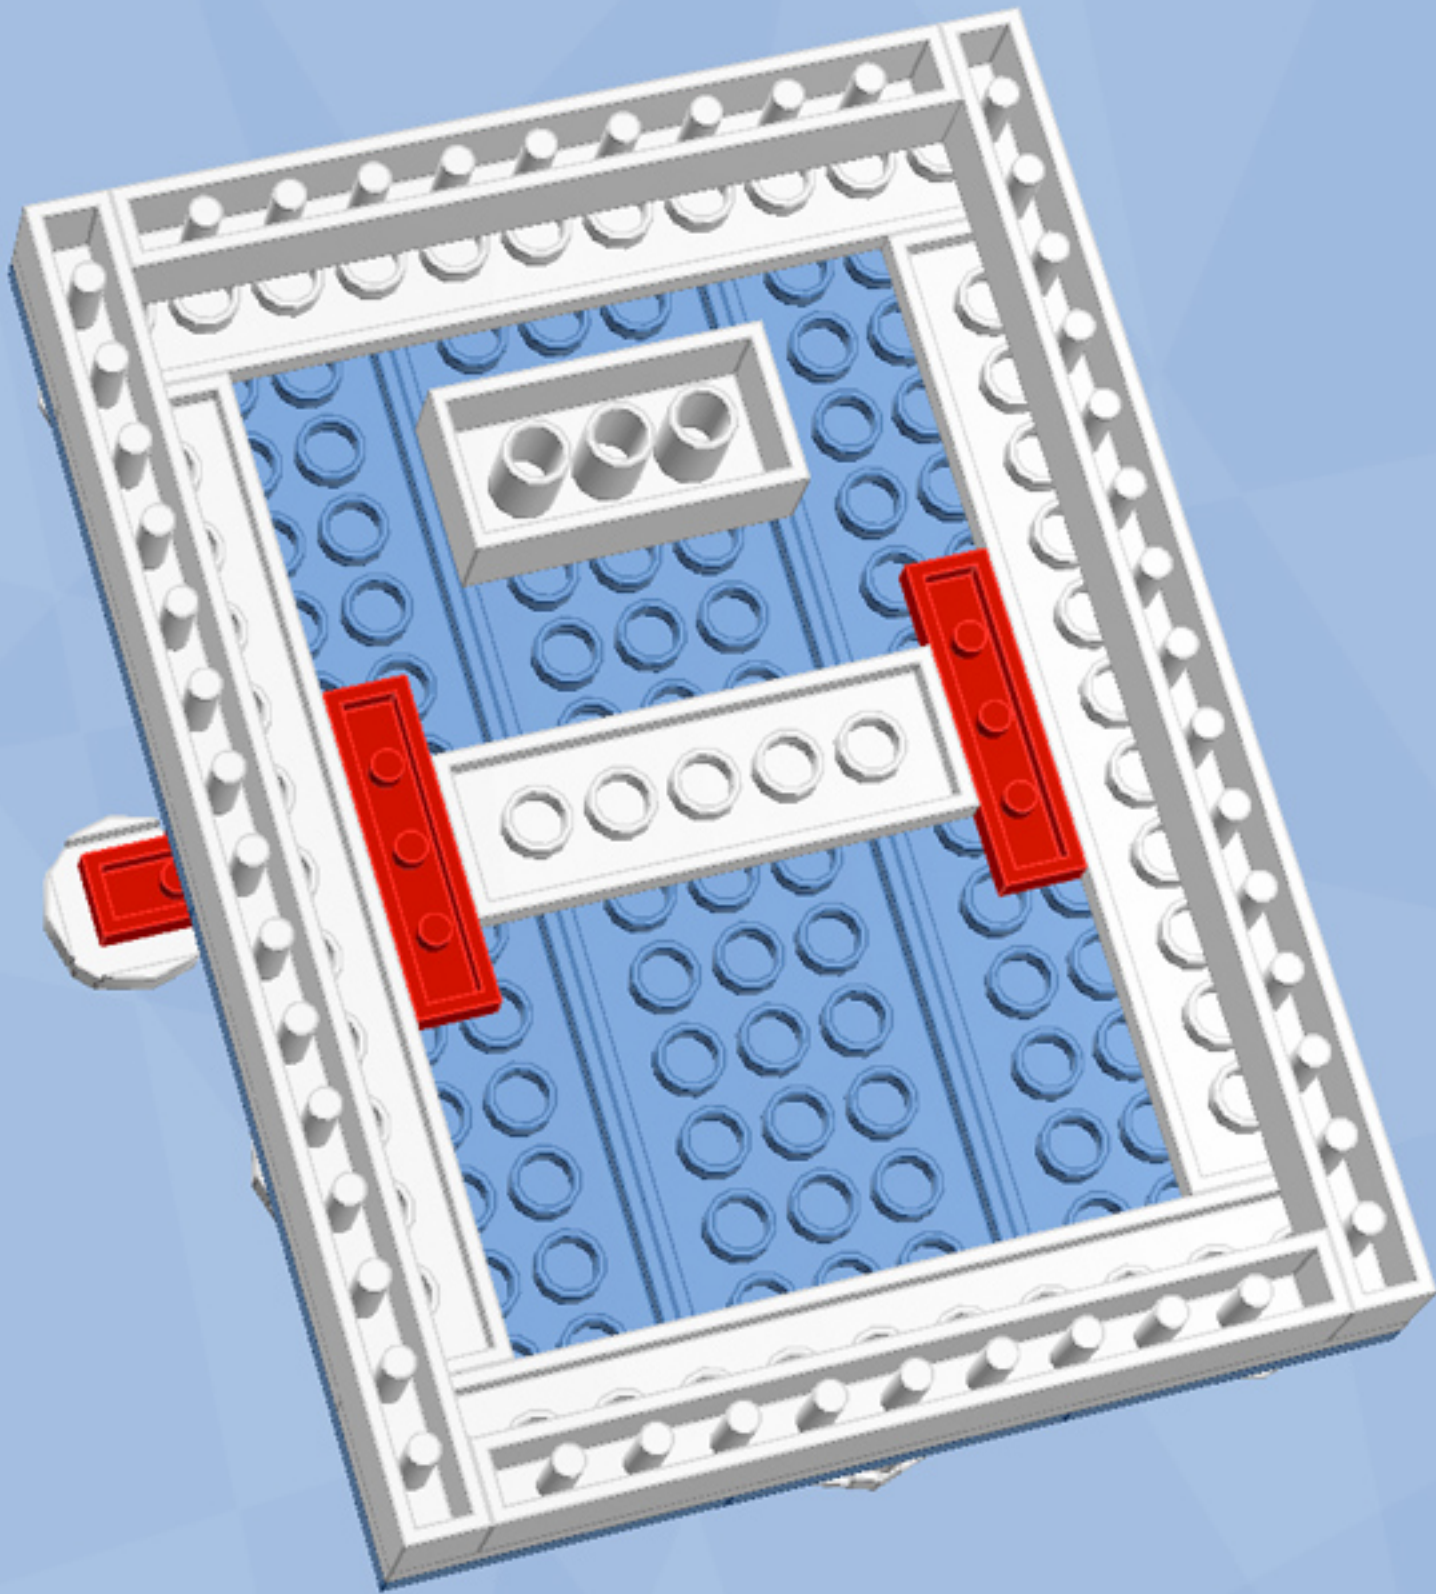

# Santa Brick Sketch™

*A LEGO® project by Chris McVeigh*  
[chrismcveigh.com](http://chrismcveigh.com)

Element ID	Color	Description	Quantity
4504476	Black	Horn w. shaft ø 3.2	2
4579260	Brick Yellow	Brick 1X1 W. 1 Knob	2
4114026	Brick Yellow	Flat Tile 1X2	4
6066344	Brick Yellow	Flat Tile 2X2, Round	1
4113917	Brick Yellow	Plate 1X2	3
4155708	Brick Yellow	Plate 1X2 W. 1 Knob	2
4121921	Brick Yellow	Plate 1X3	4
4124067	Brick Yellow	Plate 1X6	5
4140562	Brick Yellow	Plate 2X2 Round	2
4543858	Brick Yellow	Plate 3X3, 1/4 Circle	4
6046924	Brick Yellow	Plate W. Bow 2X2X2/3	1
245021	Bright Red	Corner Plate 45 Deg. 3X3	2
4180533	Bright Red	Left Plate 2X3 W/Angle	2

Element ID	Color	Description	Quantity
614121	Bright Red	Plate 1X1 Round	7
4631877	Bright Red	Plate 1X4 W. 2 Knobs	6
4180504	Bright Red	Right Plate 2X3 W/Angle	3
306221	Bright Red	Round Brick 1X1	4
4587271	Medium Blue	Plate 4X8	6
4211419	Medium Stone Grey	Coupling Plate 2X1	1
4539060	New Dark Red	Flat Tile 1X4	1
611101	White	Brick 1X10	2
246501	White	Brick 1X16	2
300101	White	Brick 2X4	1
4179875	White	Left Plate 2X3 W/Angle	10
4161326	White	Left Plate 2X4 W/Angle	2

Element ID	Color	Description	Quantity
614101	White	Plate 1X1 Round	10
302301	White	Plate 1X2	5
4249563	White	Plate 1X2 With Slide	1
4597131	White	Plate 1X4 W. 2 Knobs	5
244501	White	Plate 2X12	4
403201	White	Plate 2X2 Round	1
302101	White	Plate 2X3	4
4249506	White	Plate 2X4X18°	10
379501	White	Plate 2X6	3
4179874	White	Right Plate 2X3 W/Angle	10
4160857	White	Right Plate 2X4 W/Angle	2
4278271	White	Slide Shoe Round 2X2	6